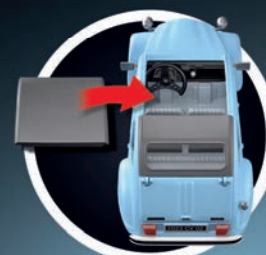

70640 Citroën 2 CV

Trademarks, design patents and copyrights are used with the approval of the owner Volkswagen AG.