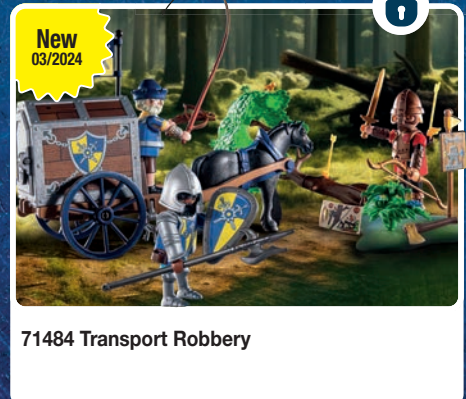

71483 Knight's Tower with Blacksmith and Dragon

71487 My Figures: Knights of Novelmore

71484 Transport Robbery