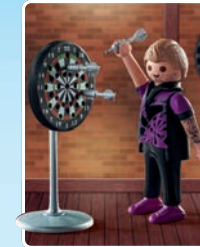

3 71681 My Take Along 1.2.3 Noah's Ark

SPECIAL PLUS WITH MORE ACCESSORIES FOR ENORMOUS FUN!

New 02/2024

71478 Road Cyclist Paul

71061 Bicycle Excursion

71161 Pizza Chef

71162 Policeman with Dog

71163 Environmentalist