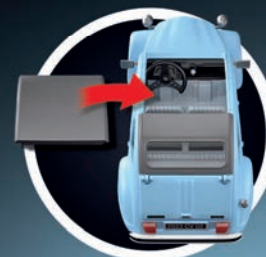

70640 Citroën 2 CV

Trademarks, design patents and copyrights are used with the approval of the owner Volkswagen AG.