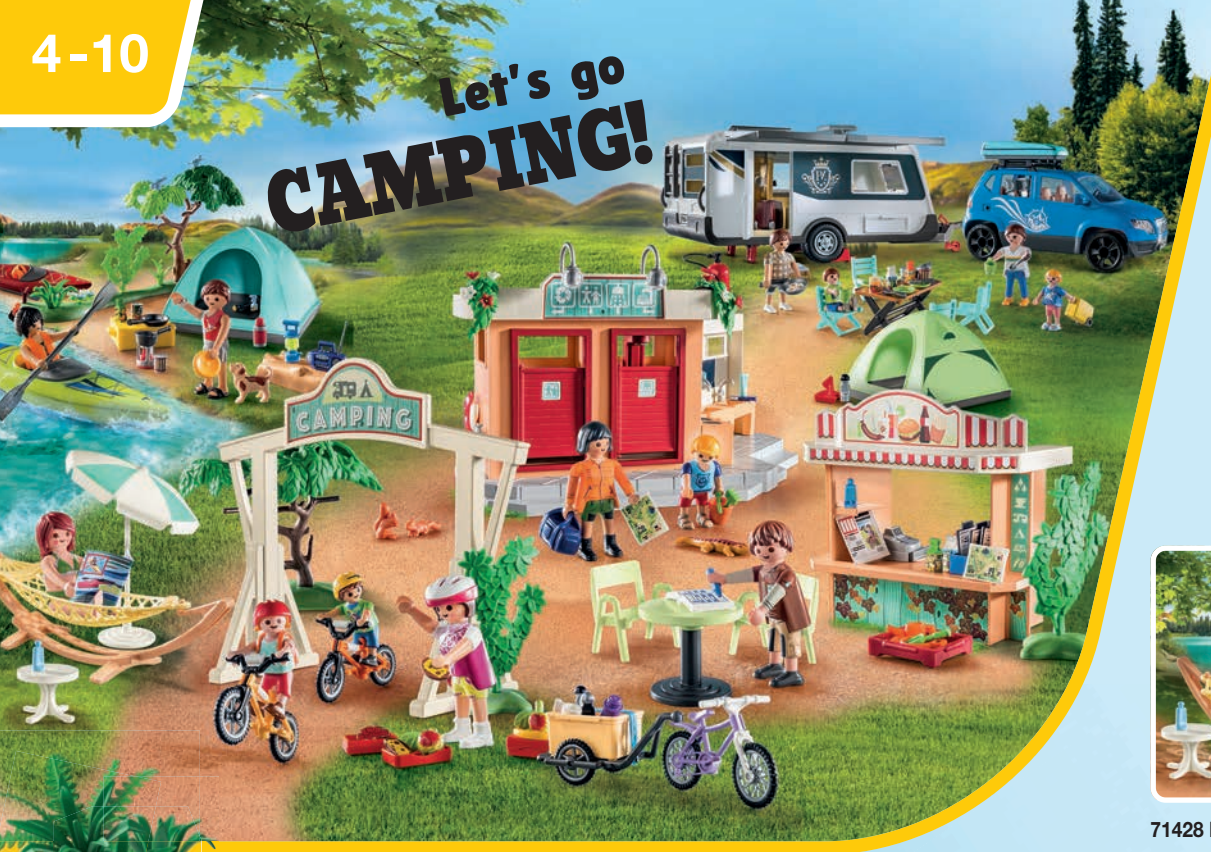

# SMALL HOUSE, BIG FAMILY FUN

**Small but mighty!**  
Discover the Tiny House with loving details and design the rooms according to your ideas. In the garden you can grill delicious marshmallows and enjoy exciting adventures in nature.

New  
03/2024

71512 Care of the Hedgehog Family

New  
03/2024

71510 Little Chicken Farm in the Tiny House garden

Let's go **CAMPING!**

myLife

Gift Set

70676 Dog Trainer Gift Set

71428 Beach Lounger

Family Fun

An exciting day at the **ZOO**

LIMITED EDITION!\*

\* Only while stocks last.

71191 Petting Zoo

PROMO PACK PROMO PACK

70088 Camper Van with Furniture