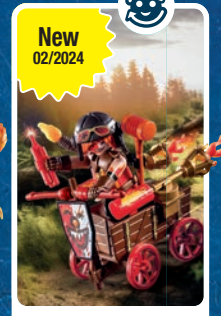

New 02/2024