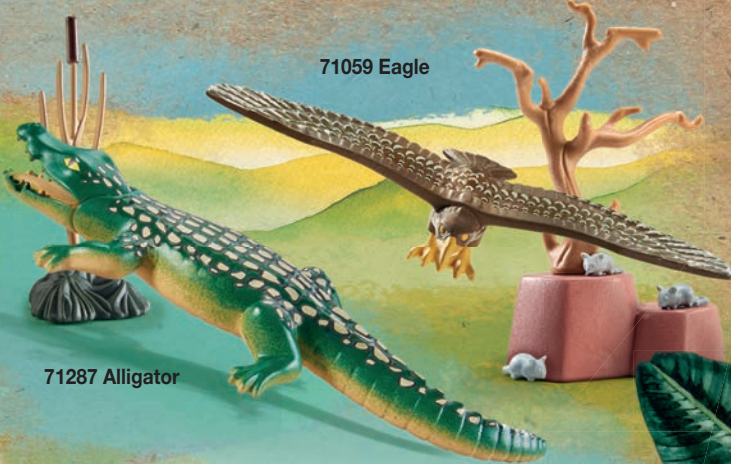

# DISCOVER THE AMAZON...

\* Wiltopia-Products: made with more than 80% recycled and bio-based materials on average

71291 Beaver

71066 Raccoon

71055 Tiger

71060 Panda

71048 Giraffe

71290 Kangaroo with Joey

71069 Meerkats

71289 African Wild Donkey

71049 Baby Elephant

71287 Alligator

71059 Eagle

71051 Dolphin

71058 Giant Tortoise

71288 Sea Lion