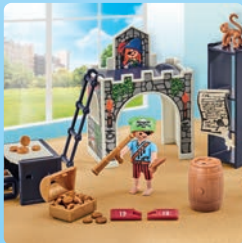

26.3" L x 19.2" W x 21.8" H

Bakery 1025 \$29.99

Baby Store 1026 \$26.99

Townhouse Furniture 1027 \$34.99

Light Kit for the Modern House (9266) 6555 \$15.99

working lamp
(requires
1 x AAA
battery)

Laundry Room 6557 \$15.99

Pirate's Room 9868 \$15.99

Office Furniture 1028 \$29.99

Princess' Room 9869 \$15.99

Garage 4318 \$36.99

Tool Shed with Garden 6558 \$26.99

ATTENTION!

**WARNING:
CHOKING HAZARD**
Toy contains a small ball and small parts.
Not for children under 3 yrs.