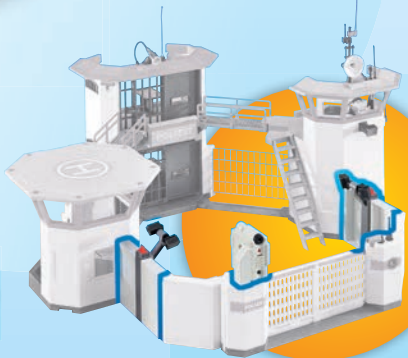

EXPAND YOUR POLICE HEADQUARTERS!

Expand your Police Headquarters with Prison (9131) with the Wall Extension and other police sets! Available on the PLAYMOBIL webshop.

24.8" L x 21.6" W x 10.2" H