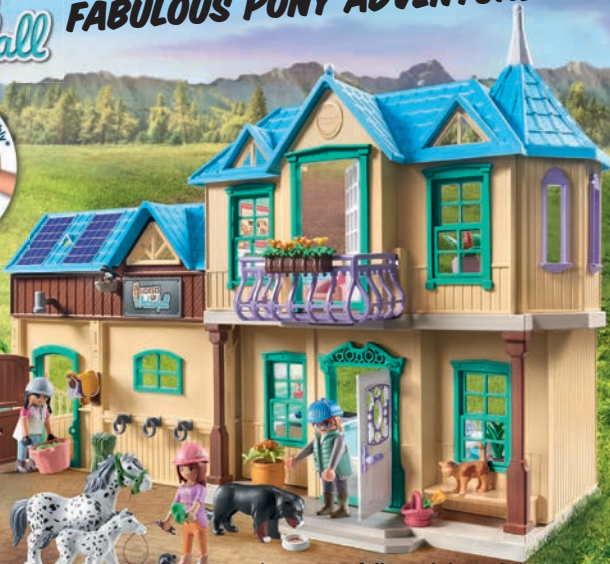

Expand your **Waterfall Ranch (71351)** with the Stable Extensions and other Horses of Waterfall sets!

WARNING: CHOKING HAZARD
Toy contains a small ball and small parts.
Not for children under 3 yrs.

WILD WEST ADVENTURES!

with three secret hiding spaces

12.2"L x 5.1"W x 5.5"H

Native Americans

with lots of accessories

Cowboys

ATTENTION!