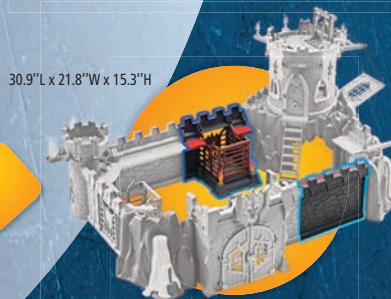

38" L x 22.4" W x 17.3" H

Tower Extension for Grand Castle of Novelmore
\$34.99
9840

38" L x 22.4" W x 17.3" H

Wall Extension for Burnham Raiders Fortress
\$26.99
9841

30.9" L x 21.8" W x 15.3" H

NOVELMORE