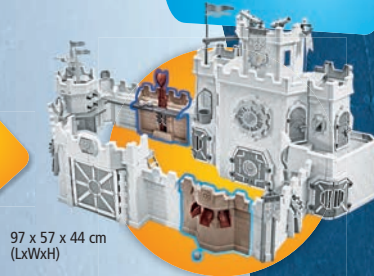

ENLARGE YOUR KNIGHT'S CASTLES!

With the extensions, the 70220 Grand Castle of Novelmore and the 70221 Burnham Raiders Fortress will become even more powerful!

NOVELMORE

KNIGHTS

EXPAND YOUR MEDIEVAL CITY

£ 59.99

£ 59.99

£ 49.99

£ 49.99

£ 49.99

£ 49.99

ATTENTION!
SMALL PARTS.
CHOKING HAZARD.