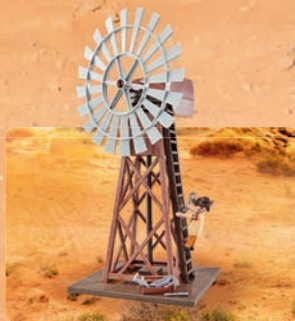

Two Cowboys and Cowgirl 6278 £ 8.99

elaborately decorated

ATTENTION!
SMALL PARTS.
CHOKING HAZARD.

EXPERIENCE THE WILD WEST!

Western City 70944 £ 99.99

Western City Extension 1002 £ 15.99

Water Tower 1022 £ 29.99