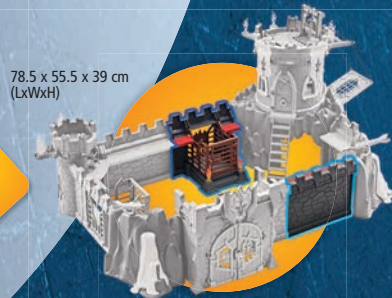

Wall Extension for Grand Castle of Novelmore
£ 19.99
9839

97 x 57 x 44 cm
(LxWxH)

Tower Extension for Grand Castle of Novelmore
£ 29.99
9840

97 x 57 x 44 cm
(LxWxH)

Wall Extension for Burnham Raiders Fortress
£ 22.99
9841