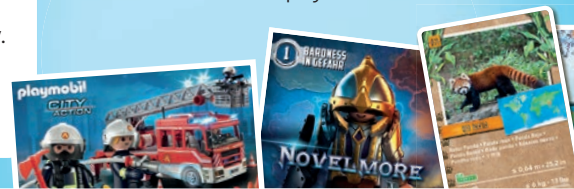

LEARN - PLAY - FUN ON MANY CHANNELS

Find themed mini-series, audio clips, game apps and much more at www.playmobil.co.uk

A TOY THAT CONNECTS GENERATIONS - FROM AGES 1 TO 99

Realistic play worlds or fantastic adventure scenes on the children's room carpet - nostalgic **collector's items** or iconic vehicle models on the **collector's shelf**: PLAYMOBIL inspires young and old.