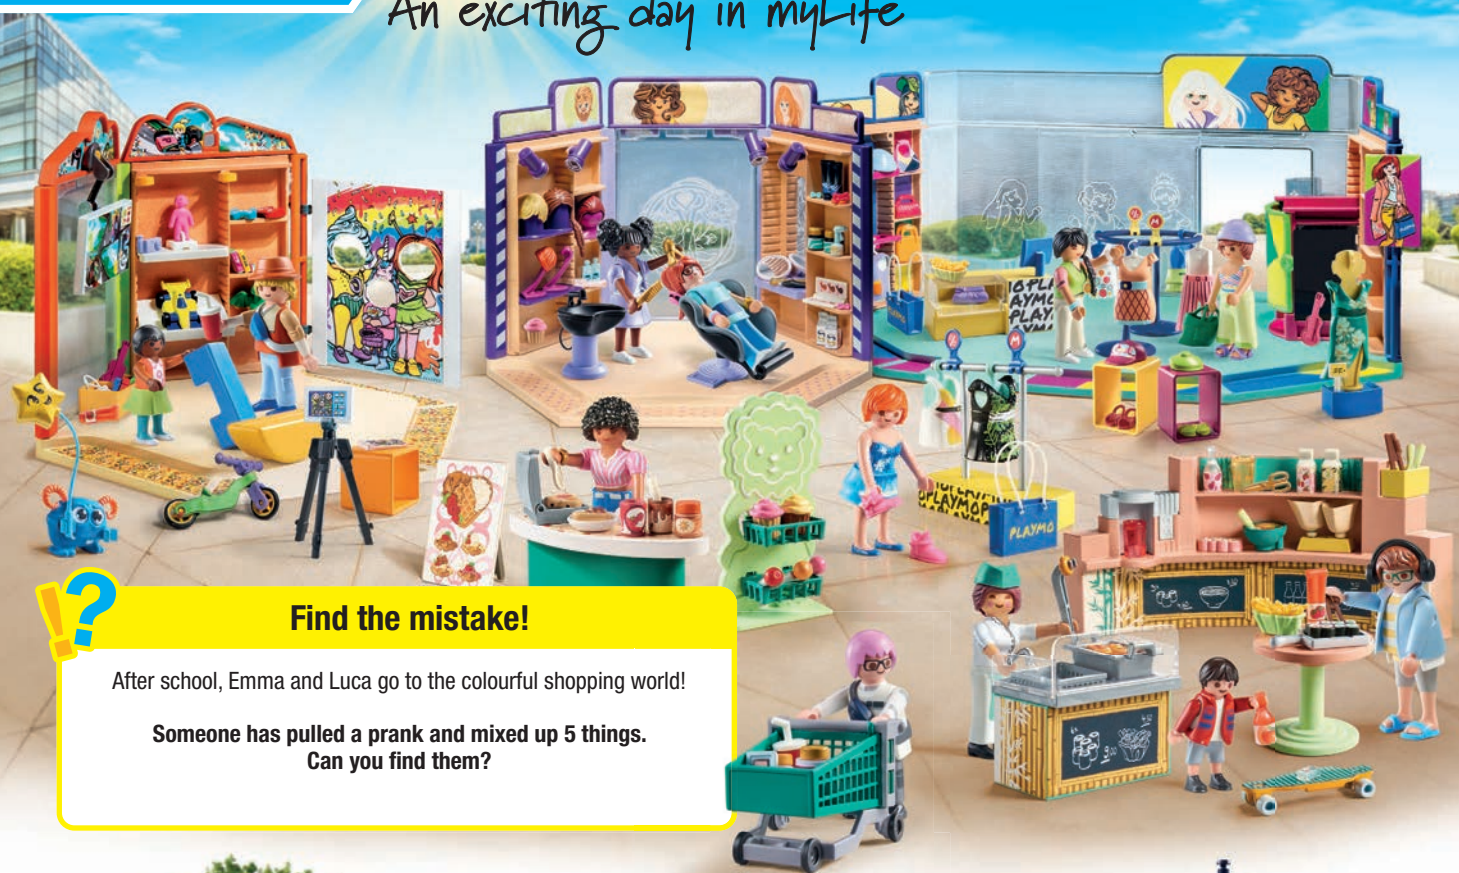

An exciting day in myLife