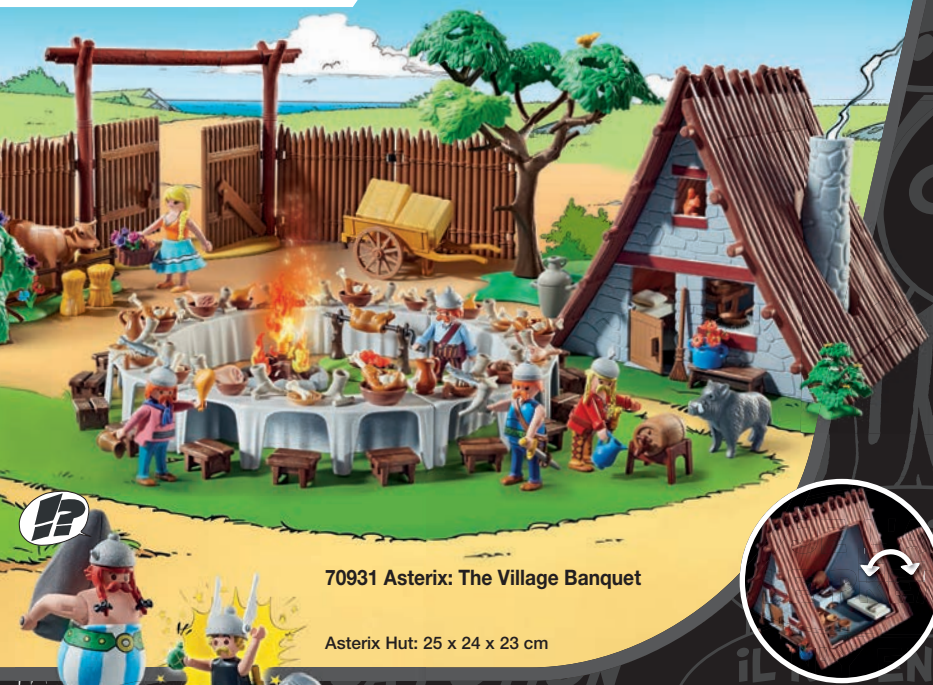

Astérix 65

70931 Asterix: The Village Banquet

Asterix Hut: 25 x 24 x 23 cm

70934 Asterix: Roman Troop

71268 Asterix: Edifis and the Battle of the Palace

Astérix

71269 Asterix: Artifis and the Poisoned Cake

71270 Asterix: Caesar and Cleopatra