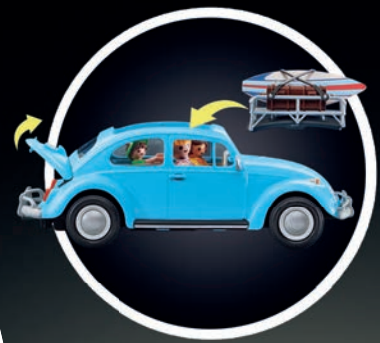

70640 Citroën 2 CV

Trademarks, design patents and copyrights are used with the approval of the owner Volkswagen AG.