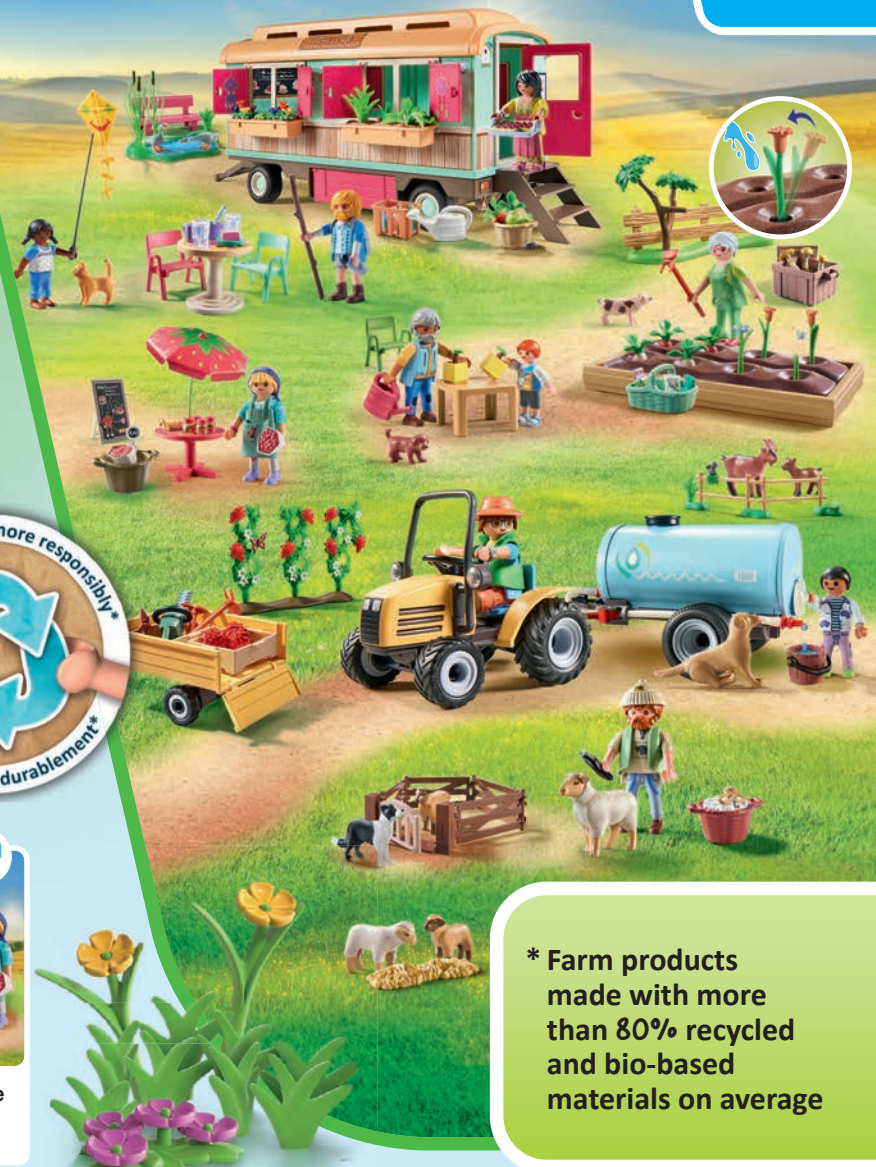

EXPERIENCE THE DIVERSITY OF COUNTRY LIFE!

New adventures on the farm! Join the shepherd and his flock and explore the world of animals, nature and agriculture. The new farm playsets fit perfectly into your existing farm world.

71444 Young Shepherd with Flock of Sheep

71443 Vegetable Garden with Grandparents

71445 Homemade Strawberry Jam Stall

71441 Cosy Train Café with Vegetable Garden

71442 Tractor with Trailer and Water Tank

* Farm products made with more than 80% recycled and bio-based materials on average

playmobil®

A TURBULENT DAY ON THE FARM!

It's really busy on the organic farm today!
It's not easy to keep track of everything, is it? How are you doing?
Here you can test whether your eagle eyes really don't miss anything!