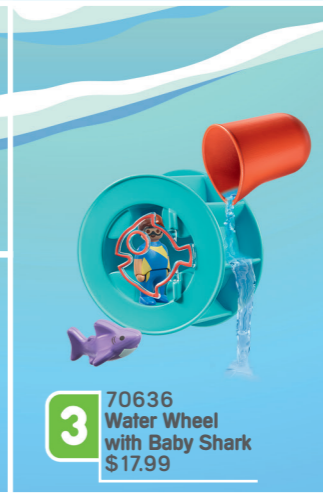

3 6765 My Take Along 1.2.3 Noah's Ark \$44.99

3 6962 My Take Along Farm \$44.99

playmobil® 1.2.3 AQUA

1.5 - 4 YEARS

3 70267 Splish Splash Water Park \$74.99

3 70268 Water Wheel Carousel \$29.99

1 70271 Duck Family \$12.99

2 70637 Water Slide with Sea Animals \$17.99

3 70635 Water Seesaw with Boat \$24.99

3 70636 Water Wheel with Baby Shark \$17.99

ADVENT CALENDARS

An advent calendar with various bathtime figures.

2 71086 Advent Calendar - PLAYMOBIL 1.2.3 Bathtime Fun \$34.99

... ALSO FOR OUTDOOR, POOL & BATH TIME!

NOVELTIES 2023!

1 - 4 YEARS

July

2 71324
1.2.3: Number-Merry-Go-Round
\$21.99

3 71326
1.2.3: Adventure Tower with Ice Cream Booth
\$49.99

1 71322
1.2.3: Rocking Snail with Rattle Feature
\$8.99