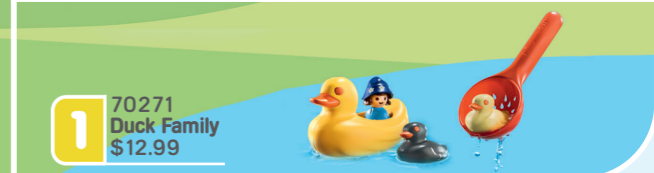

3 6765 My Take Along 1.2.3 Noah's Ark \$44.99

3 6962 My Take Along Farm \$44.99

playmobil® 1.2.3 AQUA

1.5 - 4 YEARS

3 70267 Splish Splash Water Park \$74.99

3 70268 Water Wheel Carousel \$29.99

1 70271 Duck Family \$12.99

2 70637 Water Slide with Sea Animals \$17.99

3 70635 Water Seesaw with Boat \$24.99

3 70636 Water Wheel with Baby Shark \$17.99

ADVENT CALENDARS

An advent calendar with various bathtime figures.

2 71086 Advent Calendar - PLAYMOBIL 1.2.3 Bathtime Fun \$34.99

... ALSO FOR OUTDOOR, POOL & BATH TIME!

NOVELTIES 2023!

1 - 4 YEARS

July

2 71324
1.2.3: Number-Merry-Go-Round
\$21.99

3 71326
1.2.3: Adventure Tower with Ice Cream Booth
\$49.99

1 71322
1.2.3: Rocking Snail with Rattle Feature
\$8.99