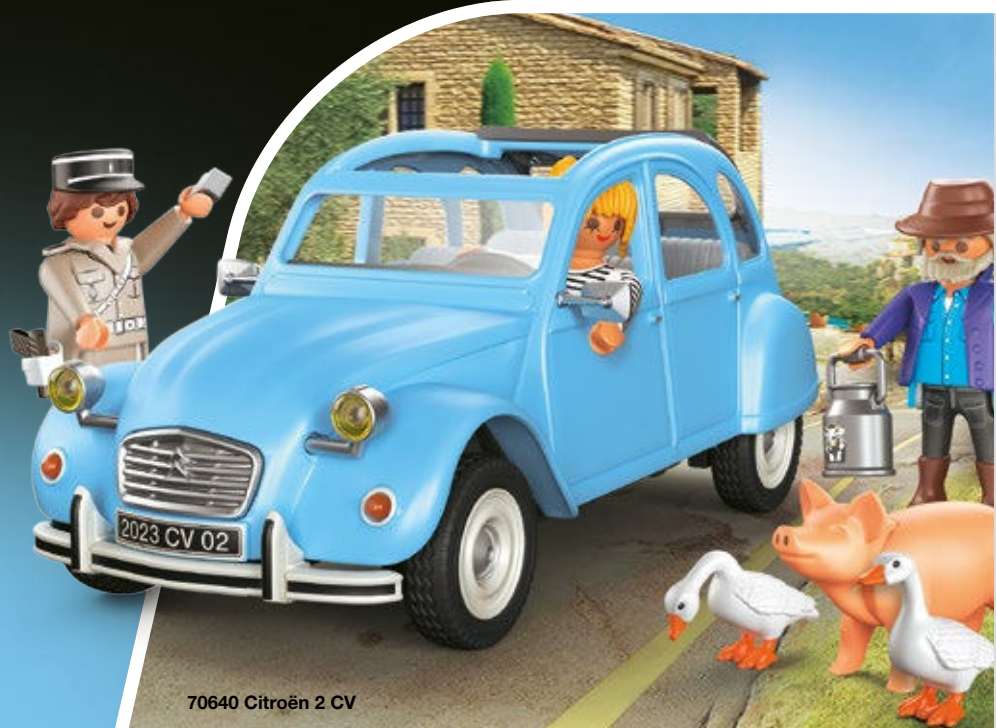

PORSCHE

CITROËN

70640 Citroën 2 CV

Vespa®

Vespa® Official Licensee. Vespa® is a registered trademark owned by Piaggio & C. S.p.A. and used under license by Geobra Brandstätter Stiftung & Co. KG

71620 60s Vespa Garage