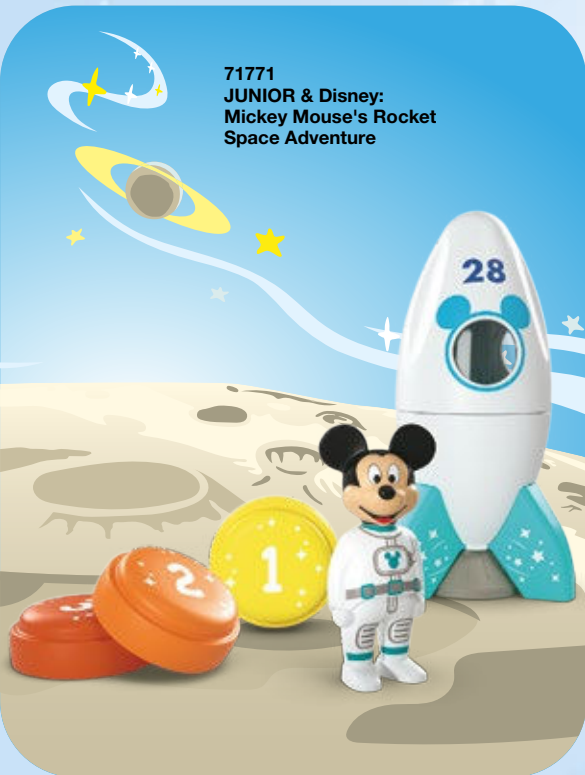

71459
JUNIOR & Disney:
Moana's Sail Boat

71460
JUNIOR & Disney:
Ariel's Shell Shower

71707
JUNIOR & Disney:
Mickey Mouse's
Boat Tour

71706
JUNIOR & Disney:
Minnie Mouse's Beach Trip

71705
JUNIOR & Disney:
Winnie the Pooh's &
Piglet's Water Adventure

71704
JUNIOR & Disney:
Tigger's Rubber Boat Ride

71769
JUNIOR & Disney:
Peter Pan's Splashing
Pirate Ship

71772
JUNIOR & Disney:
Tinker Bell's Floating
Fairy Flower

71687
JUNIOR AQUA:
Water Seesaw
with Boat

71689
JUNIOR AQUA:
Water Slide with
Sea Animals

1-4 JAHRE
YEARS
ANS

71771
JUNIOR & Disney:
Mickey Mouse's Rocket
Space Adventure

71770
JUNIOR & Disney:
Minnie Mouse's Color
Sorting Fruit Truck

71438
JUNIOR & Tinti:
Colourful Octopus