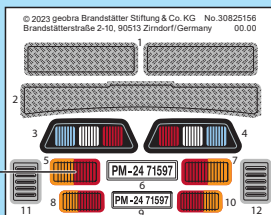

playmobil®

ACTION HEROES

50

71597

WARNING: CHOKING HAZARD

Small parts. Not for children under 3 years.

”Ne concerne que les USA“

1