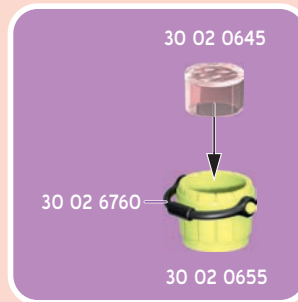

30 02 0645

30 02 6760

30 02 0655