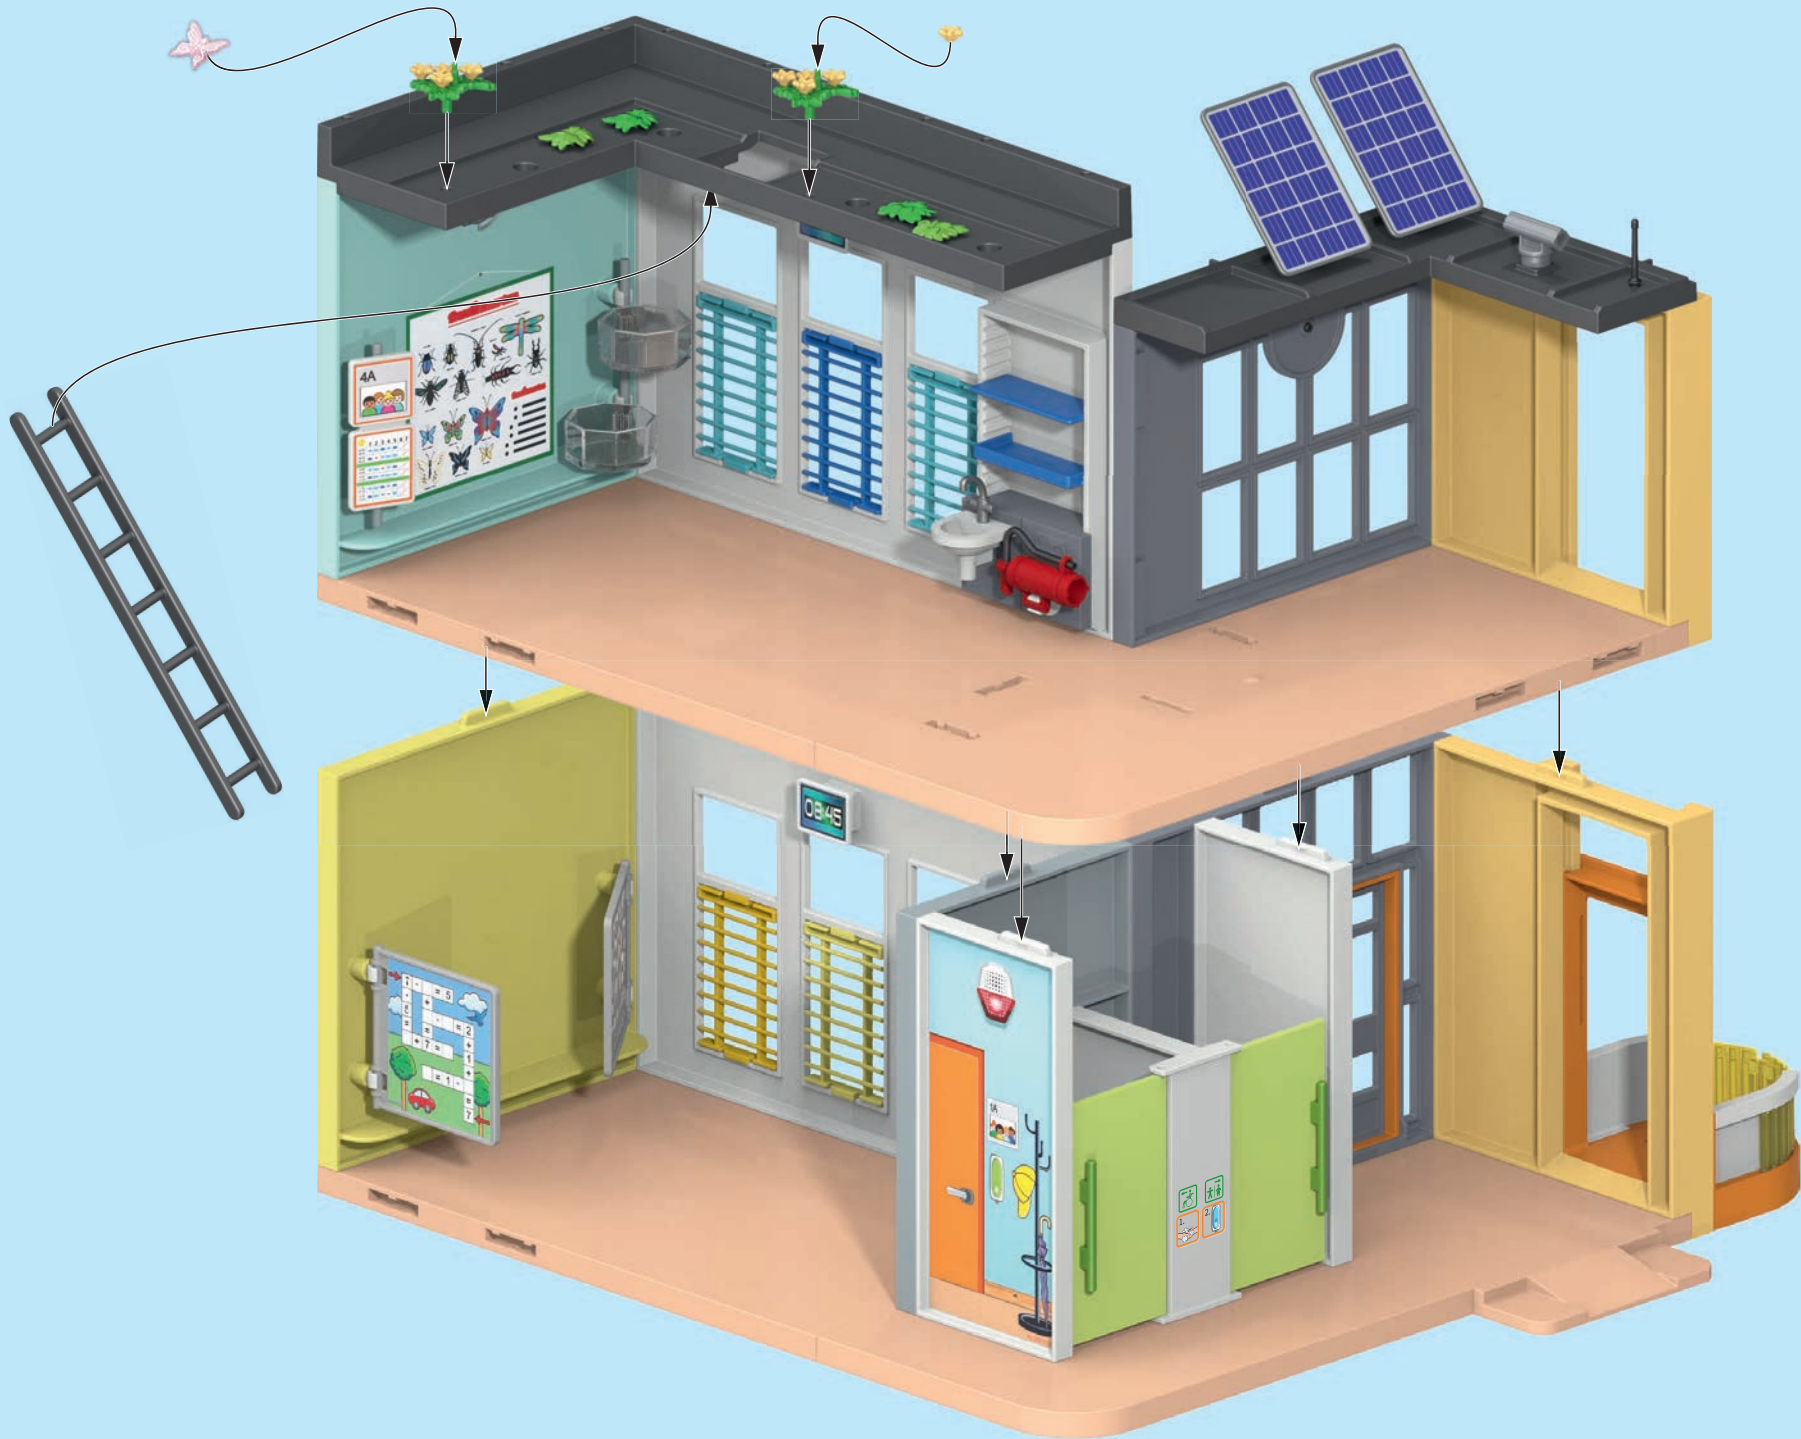

The inset diagram shows a yellow flower piece being placed on a grey roof ledge. A circular callout highlights the specific placement point. Below the callout, a small black arrow points to the flower piece on the ledge.