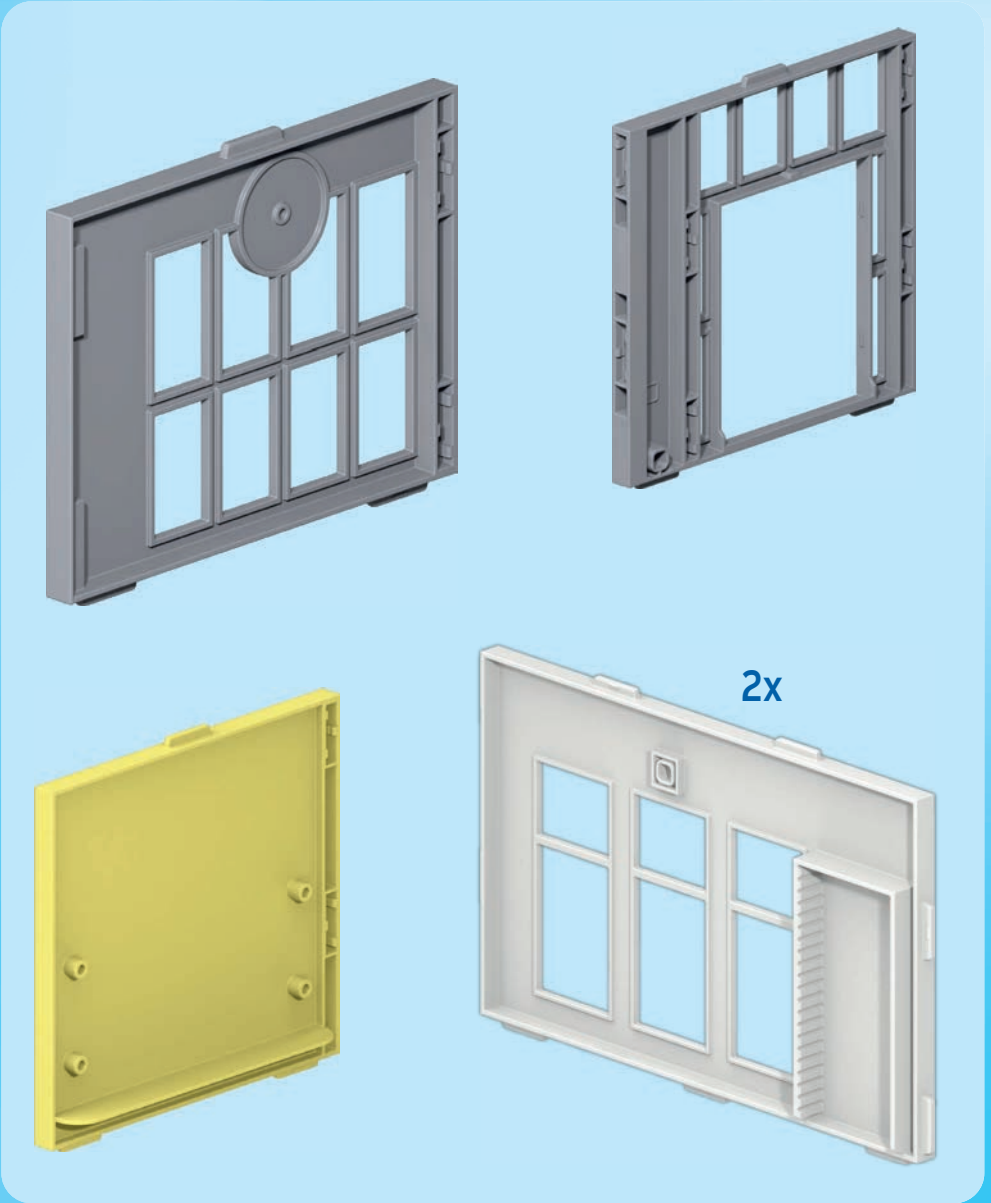

WARNING:
CHOKING HAZARD
Small parts. Not for children under 3 years.
"Ne concerne que les USA"