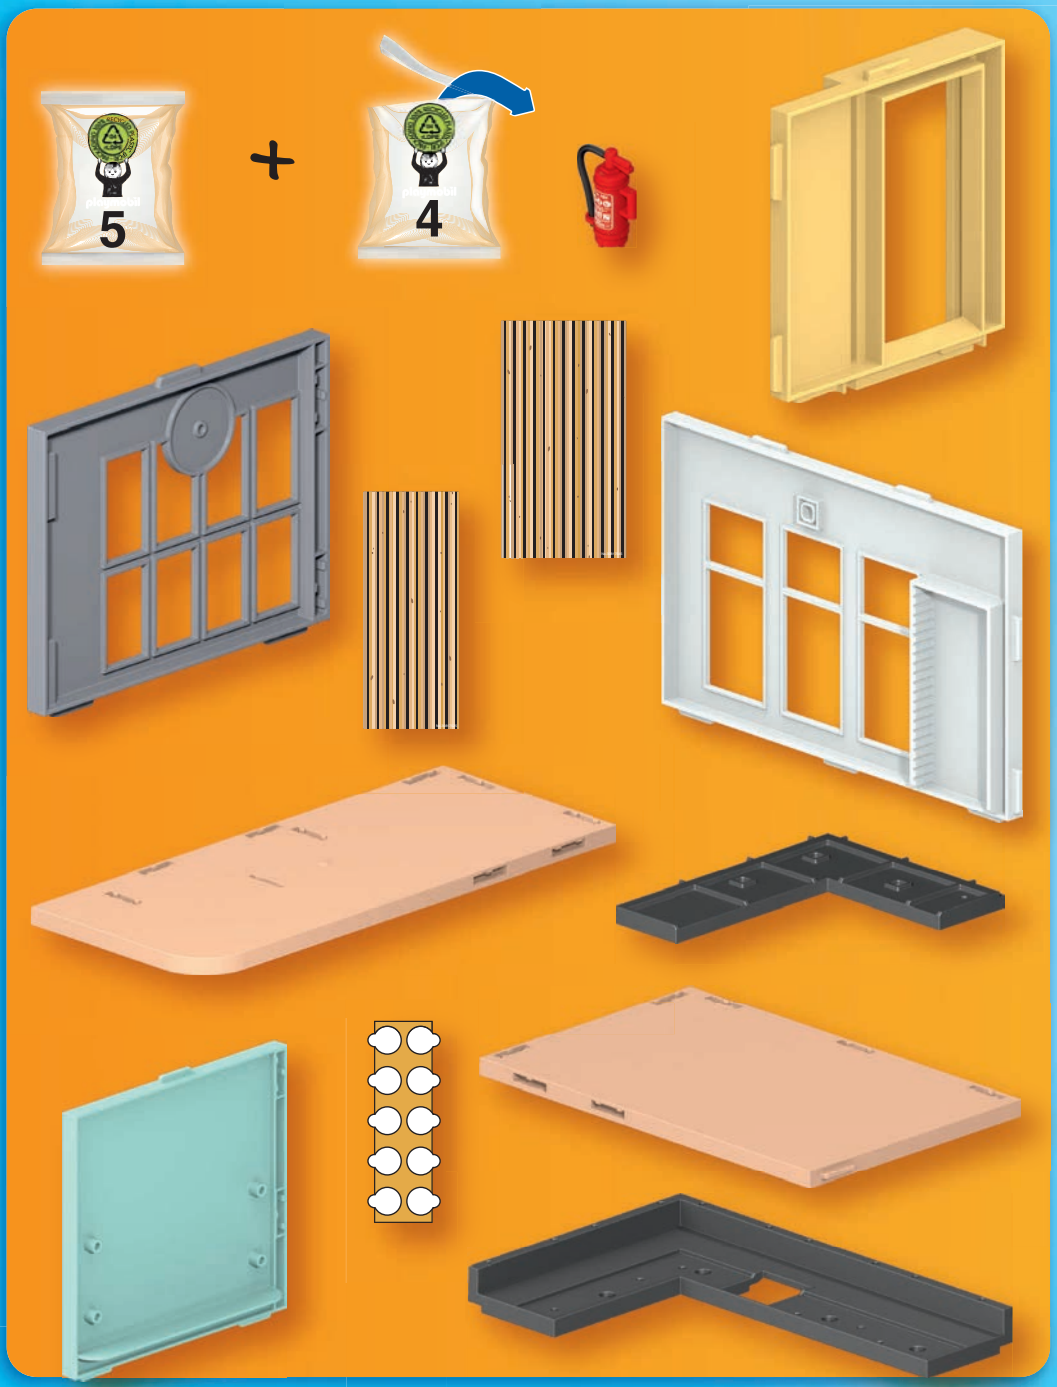

14

15

16

17

18

19

20

21

The inset diagram shows a yellow flower piece being placed on a grey roof ledge. A circular callout highlights the specific placement point. Below the callout, a small black arrow points to the flower piece on the ledge.