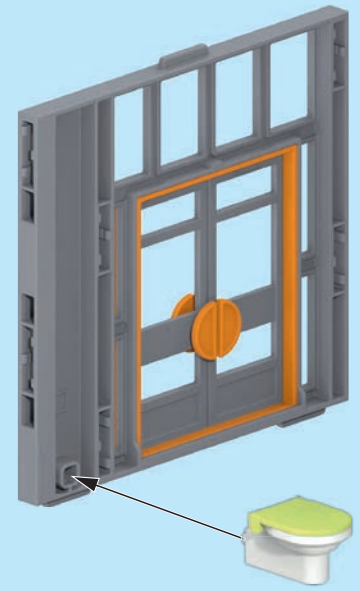

7

DE AT CH LU BE repositionierbar
US GB CA MT IE repositionable
FR CA BE LU CH repositionnable
ES MX reposable
NL BE herpositioneerbaar
IT CH riposizionabile

8

9