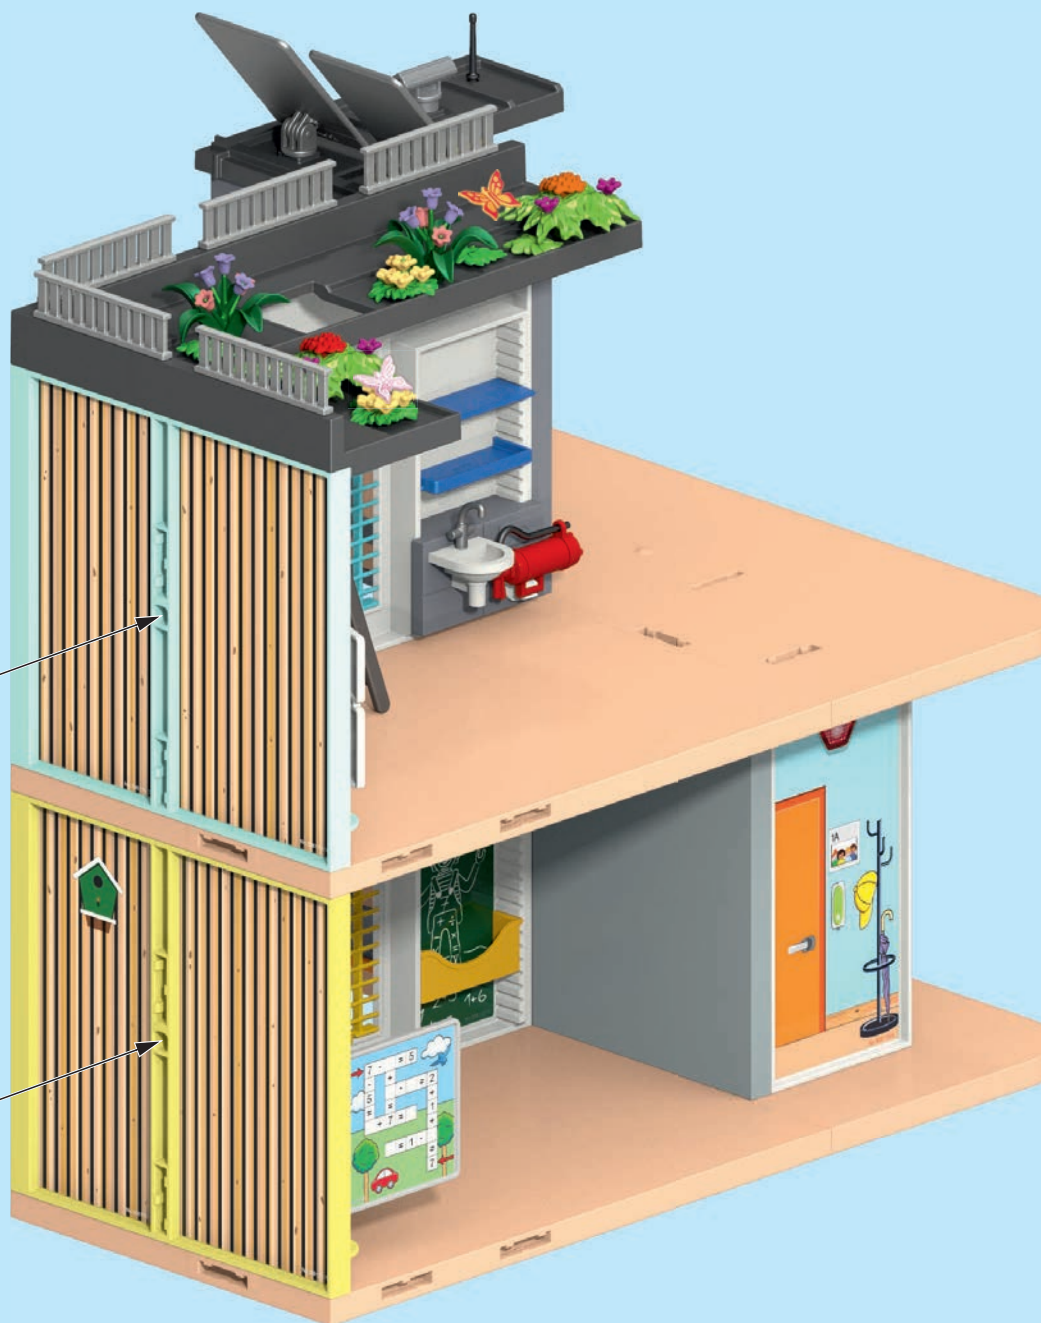

31

2x

Wichtige Unterlagen, bitte sorgfältig aufbewahren!
Important: Please keep these instructions for future reference!
Documents importants, à conserver soigneusement!
¡Por favor, guarde estas instrucciones para el futuro!
Belangrijke documenten, bewaar deze zorgvuldig!

Abbildungen können vom Original abweichen.
Product may differ from image shown.
Les illustrations peuvent différer de l'original.
Las ilustraciones pueden diferir del original.
Afbeeldingen kunnen verschillen van het werkelijke artikel.

Serviceadressen finden Sie in allen
PLAYMOBIL-Prospekten

Addresses of Customer Service Departments are
shown in all PLAYMOBIL catalogues

L'adresse du service consommateurs est indiquée
dans tous les catalogues PLAYMOBIL

Troverete gli indirizzi dei centri di assistenza in tutti i
cataloghi PLAYMOBIL

In alle PLAYMOBIL catalogi vindt u het adres van
onze klantendienst.

Las Direcciones de los Departamentos de Servicio al
Consumidor se encuentran en todos los catálogos
PLAYMOBIL

Η διεύθυνση του Γραφείου Εξυπηρέτησης Καταναλωτών
PLAYMOBIL βρίσκεται σε όλους τους καταλόγους
PLAYMOBIL.

pronounced: pläy-mō-bēēl

UK-Importer:
Playmobil UK Ltd.
Regency House
1 Miles Gray Road
Basildon
Essex
SS14 3RW
UK