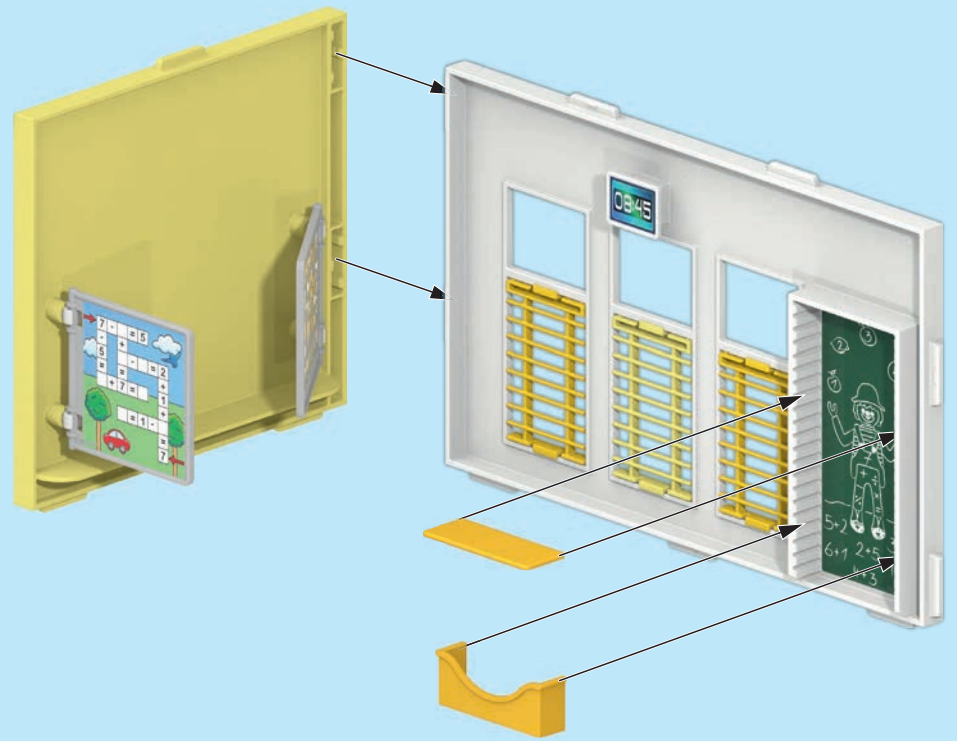

1

2

3

4

5

6

7

 DE AT CH LU BE repositionierbar
 US GB CA MT IE repositionable
 FR CA BE LU CH repositionnable
 ES MX reposable
 NL BE herpositioneerbaar
 IT CH riposizionabile

The inset diagram shows a yellow flower piece being placed on a grey roof ledge. A circular callout highlights the specific placement point. Below the callout, a small black arrow points to the flower piece on the ledge.