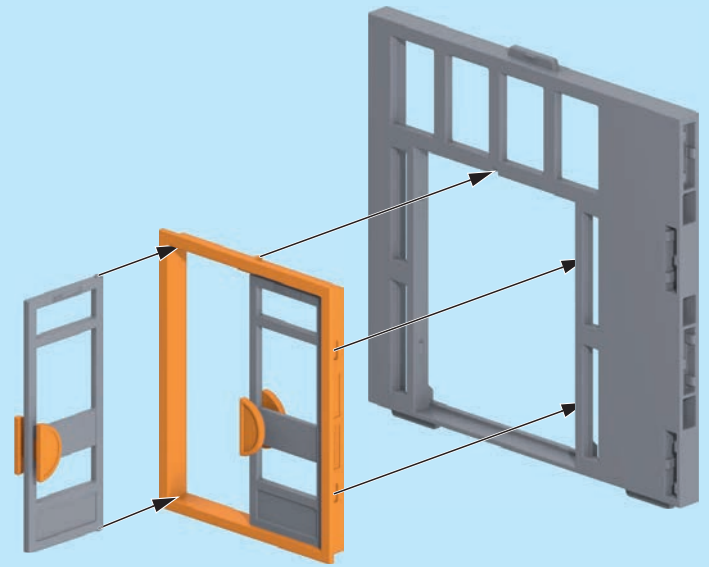

7

DE AT CH LU BE repositionierbar
US GB CA MT IE repositionable
FR CA BE LU CH repositionnable
ES MX reposable
NL BE herpositioneerbaar
IT CH riposizionabile

8

9