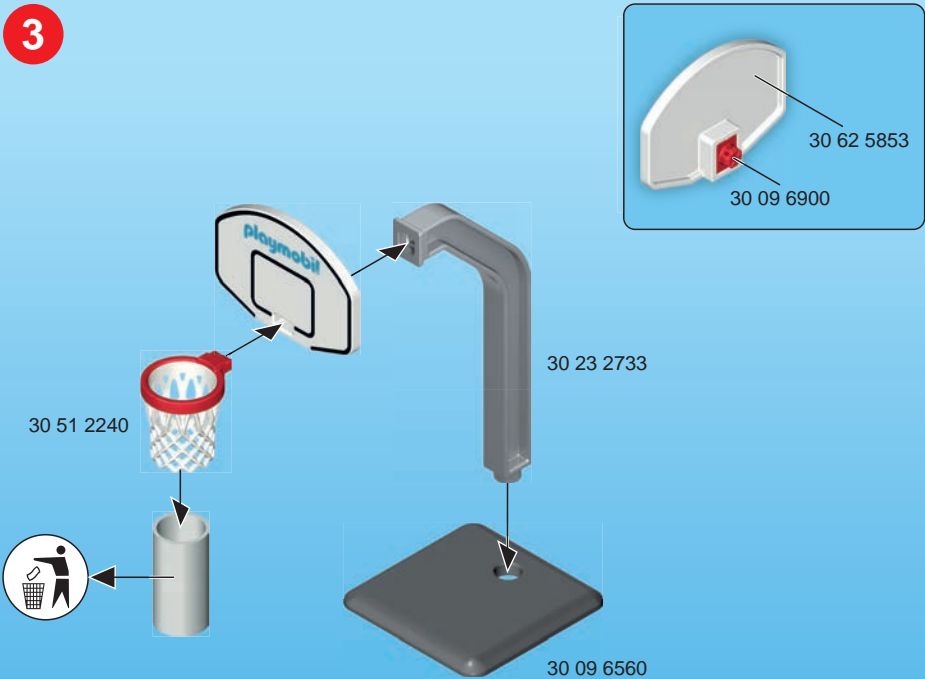

30 00 5704

2

30 06 3922

30 00 5694

3

UK-Importer:
Playmobil UK Ltd.
Regency House
1 Miles Gray Road
Basildon
Essex
SS14 3RW
UK

© 2019 geobra Brandstätter Stiftung & Co.KG
 Brandstätterstr. 2-10
 90513 Zirndorf, Germany.
 No. 30 81 4385 09.22