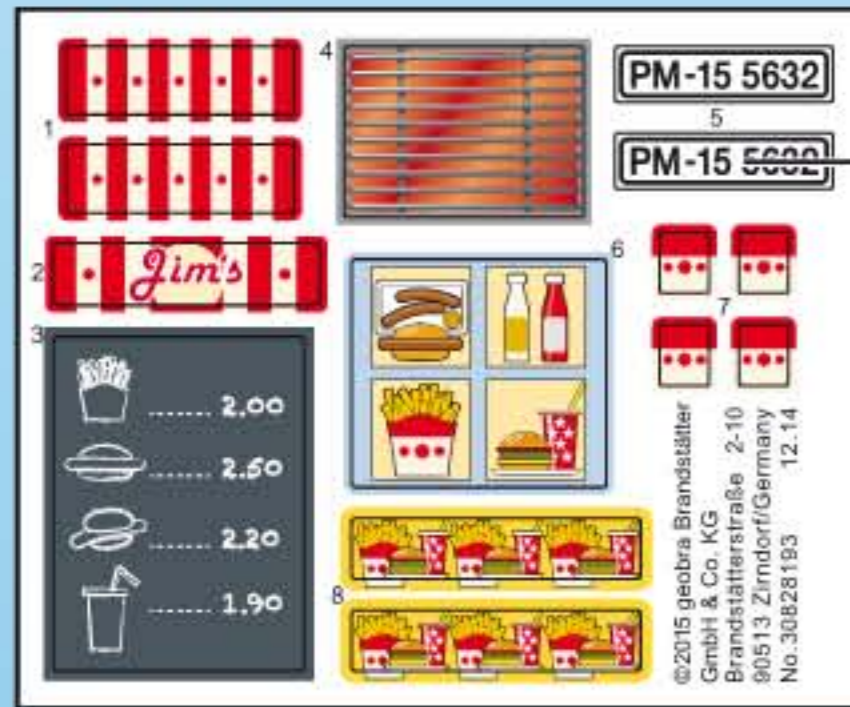

## WARNING: CHOKING HAZARD

Small parts. Not for children under 3 years.

"Ne concerne que les USA"

30 82 8193

5

6

4

5

30 82 4690

30 20 6502

2

30 28 0210

This inset box lists the parts for step 3. It shows two types of wheels. The first is a black wheel with a white hub, labeled '1' and '30 25 9873'. The second is a black wheel with a grey hub and a grey axle, labeled '2' and '30 28 0210'. A circular inset shows a close-up of the axle assembly for the second wheel type, with a black axle and a grey hub. The quantity '4x' is indicated at the top left of the inset.

30 23 8903

2.

1.

30 23 2560

The main diagram shows a red van with a white 'Jim's' logo on the front and white stars on the side. The roof is being attached to the top of the van. A red roof panel, labeled '30 23 8903', is shown above the van. Two callouts, '1.' and '2.', point to the roof panel. Callout '1.' points to the front edge of the roof, and callout '2.' points to the rear edge. A grey latch, labeled '30 23 2560', is shown on the rear door. The van has a license plate that reads 'PM-15 5632'. The wheels are shown with their axles inserted into the chassis.