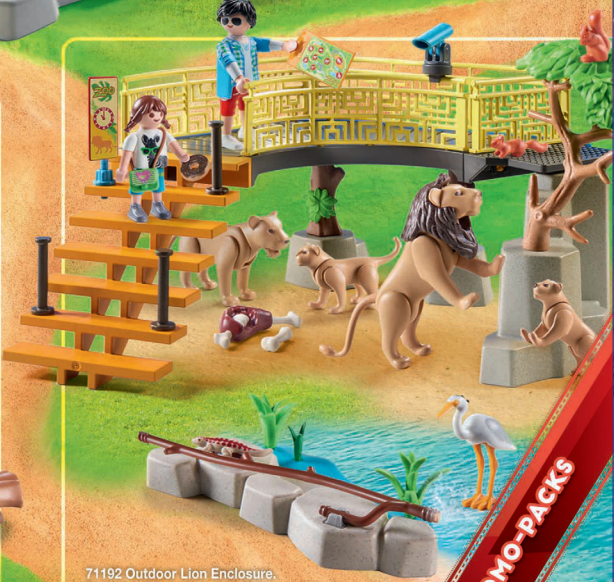

An Exciting Day at the Zoo!

4-10
Years

LIMITED EDITION

71192 Outdoor Lion Enclosure. From the observation path, father and son have a good view of the lions in the outdoor enclosure. The path can be combined with the Adventure Zoo (71190, sold separately).

PROMO-PACKS