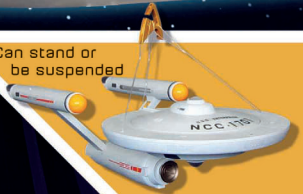

71155 Star Trek Collector's Set. Includes the crew members of the Enterprise, Captain Kirk, Spock, Uhura and McCoy.

6-99 Years

I AIN'T AFRAID OF NO-GHOSTS!