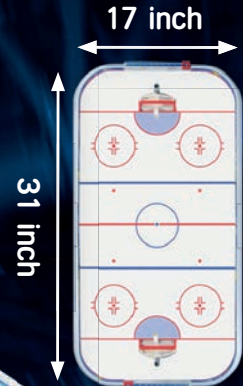

70716 SCOOBY-DOO! Collectible Samurai Figure

Cool NHL® Action from PLAYMOBIL

5+
Years

WARNING:
CHOKING HAZARD
Toy contains a small ball and small parts.
Not for children under 3 yrs.

with cool one-handed shooting function