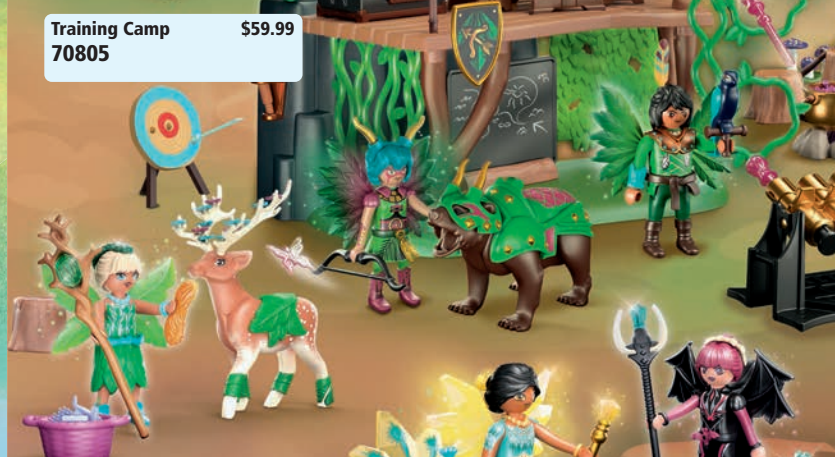

Forest Fairy with Soul Animal
70806 $16.99