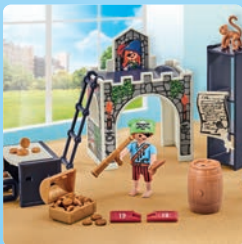

Pirate's Room $12.99
9868