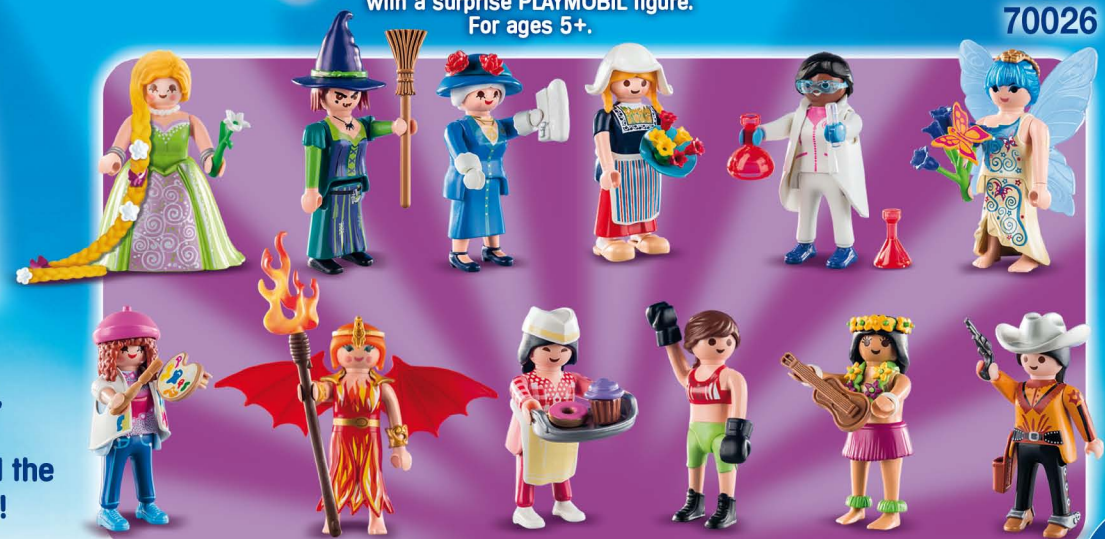

Immerse yourself in the magical world of ice and create four virtual ice sculptures.

playmogram.playmobil.com

Download the free app **PLAYMOGRAM 3D**

Place the pyramid on your smartphone

Watch the animals magically float!

playmobil
FIGURES

NEW 01/2019

SERIES
15

Each series contains 12 mystery bags with a surprise **PLAYMOBIL** figure. For ages 5+.

70026

WARNING: CHOKING HAZARD
Small parts.
Not for children under 3 yrs.

To assemble, collect, and interchange. Endless fun thanks to all the different possibilities!