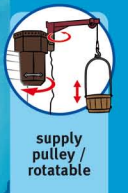

WESTERN

WARNING: CHOKING HAZARD
Small parts.
Not for children under 3 yrs.

LIMITED EDITION

70013 Western Stagecoach with removable roof. Includes two figures and pieces of luggage. Dimensions: 12.9 x 4.1 x 4.9 in (LxWxH).

70012 Take Along Western City with a bank and sheriff's office. Includes a break-out function and lockable safe. Foldable for carrying. Dimensions: 20.8 x 5.9 x 7.7 in (LxWxH).

4+ Years

KNIGHTS

Defend the Kingdom

WARNING: CHOKING HAZARD
Small parts.
Not for children under 3 yrs.

4+ Years

PLAYMO-FRIENDS

More of your favorite figures to collect!

4+ Years

NEW
01/2019

9343 Giant Troll with Dwarf Fighter. The backpack is removable.

9344 Dwarf King with Guards. The entourage carries their Dwarf King on the shield.

9345 Dwarf Fighter with Pony. Includes removable pony armor and various battle gear.

9341 Horse-Drawn Ballista. The functioning ballista is moved by the horse and carriage.

9342 Dwarf Flyer. The dwarf warrior uses his flying machine to spy on the enemy.

9340 Mobile Dwarf Fortress. To the beat of the drums, the giant roll pulls the dwarf fortress equipped with a battering ram, crossbows, and prison. Dimensions: 13.5 x 7.8 x 15.3 in (LxWxH).