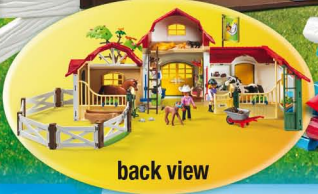

WARNING: CHOKING HAZARD
Small parts.
Not for children under 3 yrs.

Watch the great "Horse Farm" movie!
More information on fun.playmobil.com

Galloping Good Times
at the
HORSE FARM

5+
Years