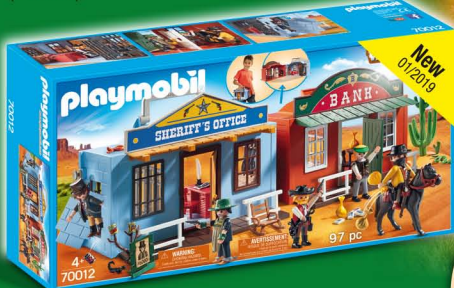

70012 Take Along Western City with a bank and sheriff's office. Includes a break-out function and lockable safe. Foldable for carrying. Dimensions: 20.8 x 5.9 x 7.7 in (LxWxH).