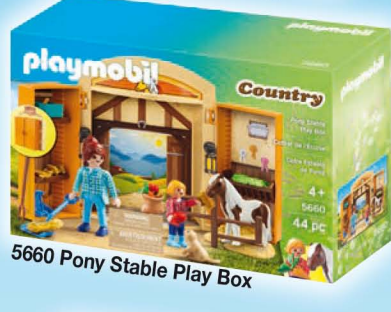

Unlock New Adventures with PLAYMOBIL Play Boxes

4+
Years

70110 Mars Mission Play Box

9111 Police Station Play Box

*70109 Beauty Salon Play Box

9110 Hospital Play Box

9311 Egyptian Tomb Play Box

5660 Pony Stable Play Box

*9310 Winter Princess Play Box

5661 Fairy Garden Play Box

PORSCHE

The Porsche Macan GTS from PLAYMOBIL!

4+
Years

NEW
01/2019

Macan GTS

9376
Porsche Macan GTS
With a horse trailer, a retractable winch, and lots of other accessories. Includes functioning interior and exterior lights (3 x AAA batteries required).
Dimensions (Porsche): 11.2 x 4.9 x 3.7 in (LxWxH).