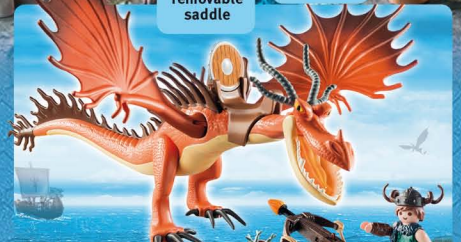

9459 Snotlout and Hookfang with removable saddle, functioning ballista, and other accessories. Use the tossing sheep in the dragon race from Gobber the Belch with Sheep Sling (9461 - sold separately). Dimensions Hookfang: 15.7 x 14.2 x 4.3 in (LxWxH).