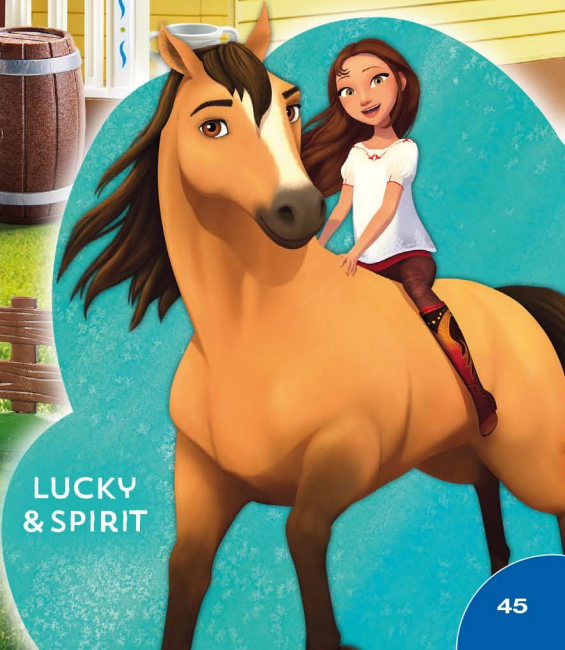

9480 Abigail & Boomerang with Horse Stall. Abigail and her loyal horse Boomerang. Horse Stall Dimensions: 12.6 x 4.7 x 5.5 in (LxWxH). Can be combined with Horse Stalls 9478 and 9479 (sold separately).

9477 Lucky's Dad and Wagon. Perfect for a trip to the wilderness. Includes horses, raccoons, campfire and camping accessories. Dimensions: 11.4 x 3.9 x 3.9 in (LxWxH).

9481 Maricela. Daughter of the mayor of Miradero.

secret hideout

LUCKY & SPIRIT

NETFLIX
NOW STREAMING

DREAMWORKS Spirit RIDING FREE

**WARNING:
CHOKING HAZARD**
Small parts.
Not for children under 3 yrs.

4+
Years

70122 Pru with Horse and Foal. Pru looks after the newborn foal, Governor, and its mother.