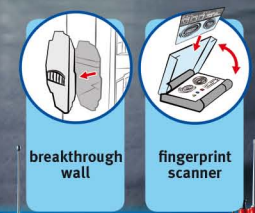

POLICE MISSION

9131 Police Headquarters with Prison and helipad. Make sure the prisoners don't escape from their cells through the breakthrough wall. Includes a fingerprint scanner and lots of other accessories. Dimensions: 24.8 x 17.7 x 10.2 in (LxWxH).