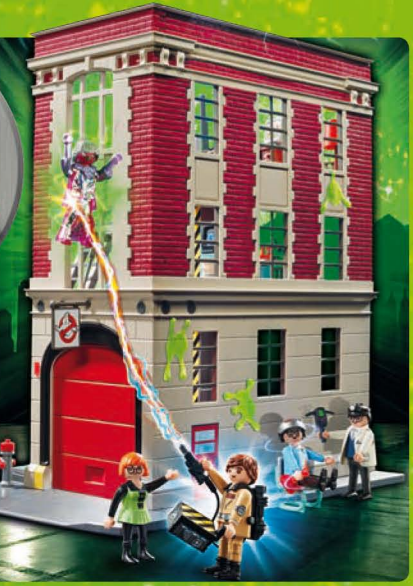

9222 Slimer with Hot Dog Stand. The greedy ghost can eat his fill.

stickable slime splashes

flashing lights and sounds (3 x AAA batteries required)

stickable slime splashes

removable roof

9220 Ghostbusters™ Ecto-1. Legendary action vehicle with lights and original siren sound (3 x AAA batteries required). Includes Ghostbusters Winston Zeddemore and Janine Melnitz in their official uniforms with proton packs. Dimensions: 13 x 4.9 x 5.1 in (LxWxH).

stickable slime splashes

sliding pole

9219 Ghostbusters™ Firehouse. The iconic headquarters with Ray Stantz, Egon Spengler, Janine Melnitz, and Louis Tully, plus the Library Ghost and plenty of accessories for hunting down ghosts! Dimensions: 17.7 x 10.8 x 17.9 in (LxWxH).