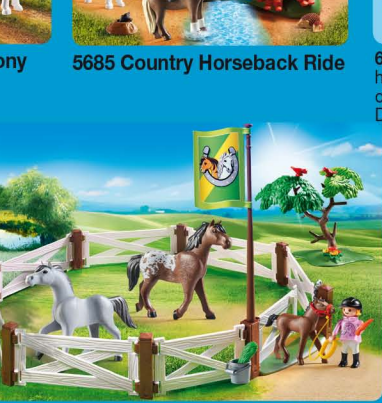

6931 Horse Paddock. The paddock gate can be locked. Dimensions: 15.4 x 11.4 x 2 in (LxWxH).