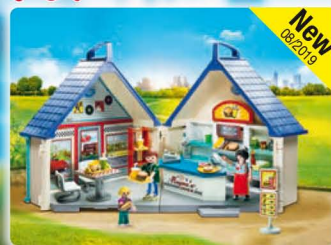

70111 Take Along Diner