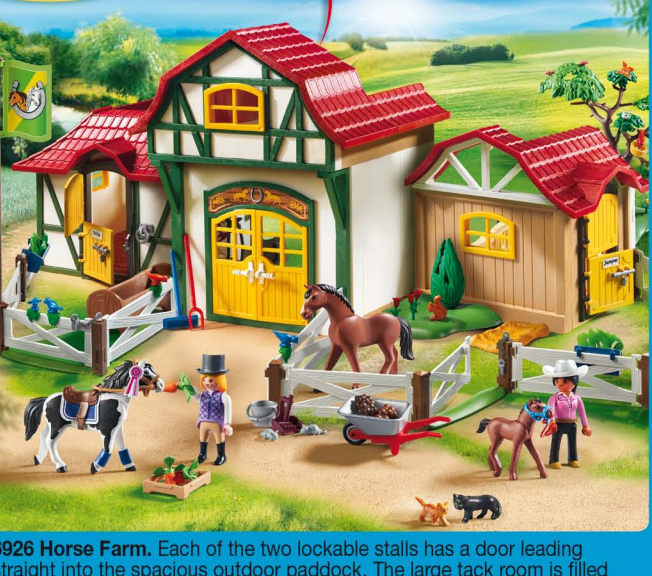

5684 Pony Farm with accommodations for three ponies in two stables. The loft provides plenty of storage. Includes tons of accessories. Dimensions: 11.4 x 11.8 x 9.1 in (LxWxH).

5688 Pony Walk

6931 Horse Paddock. The paddock gate can be locked. Dimensions: 15.4 x 11.4 x 2 in (LxWxH).

6930 Horse Show. Show course includes jumps, walls, and other obstacles of varying difficulty. Includes a trophy and prize ribbons.

6935 Horse Stable with Appaloosa. Includes a lockable door, rider, horse, and accessories are color-coordinated. Perfect for expanding the Horse Farm (6926 - sold separately).

6928 Horse Transporter with space for two horses, a sleeping place for figures, and lots of accessories. Dimensions: 10.6 x 4.3 x 5.5 in (LxWxH).

6926 Horse Farm. Each of the two lockable stalls has a door leading straight into the spacious outdoor paddock. The large tack room is filled with lots of accessories. Dimensions: 27.2 x 16.1 x 9.4 in (LxWxH). Additional stables (6934 and 6935) can be connected for more fun!