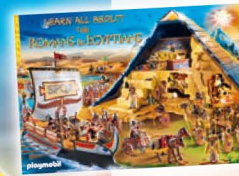

Travel Back in Time to the Mystifying World of Egyptians and Romans

WARNING: CHOKING HAZARD
Small parts.
Not for children under 3 yrs.

Discover fun facts with the Romans & Egyptians Booklet at history.playmobil.com!

6+ Years

History buff?
Test your knowledge by trying the online quiz.