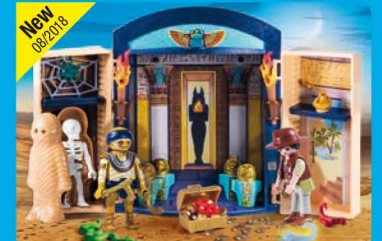

9168 Roman Troop