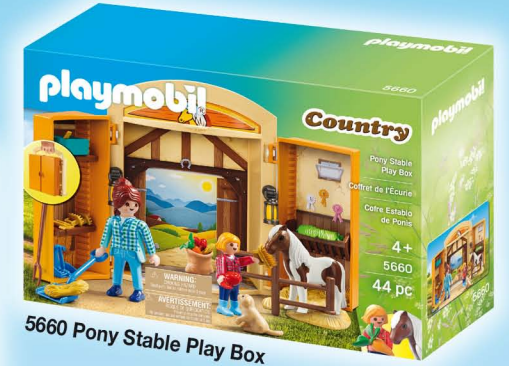

5661 Fairy Garden Play Box

9109 Coffee Shop Play Box

*9310 Winter Princess Play Box

9311 Egyptian Tomb Play Box

9109 Coffee Shop Play Box

9111 Police Station Play Box

5660 Pony Stable Play Box

9108 Bike Shop Play Box

NEW

6+
Years

WARNING:
CHOKING HAZARD
Small parts.
Not for children under 3 yrs.

THE EXPLORERS
DISCOVER THE SECRET
DINOSAUR ISLAND

playmobil®

THE EXPLORERS

shoots

removable roof