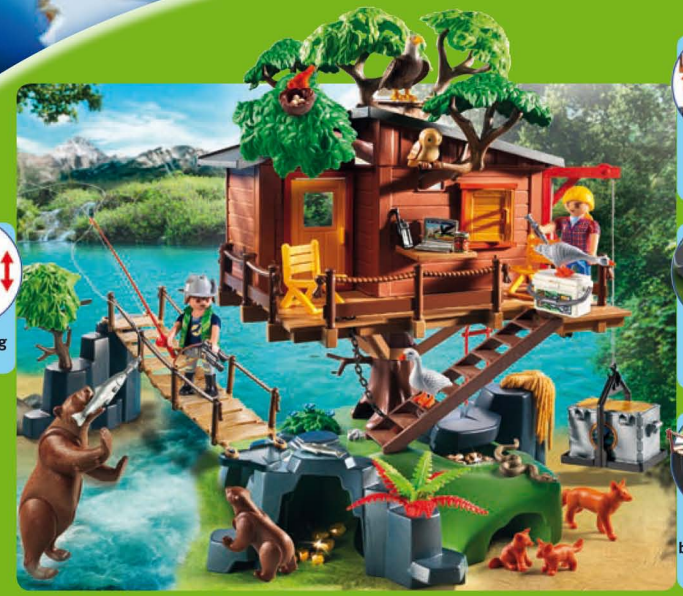

shoots

working lights
(1 x AAA battery required)

functional winch

shoots

removable roof

functioning ice drill

9059 Ice Pirates with Snow Truck with winch and giant cannon. Dimensions: 7.9 x 4.9 x 5.5 in (LxWxH).

9056 Arctic Explorers with Polar Bears and functional ice drill.

9058 Ice Pirate with Snowmobile with movable dual cannons and outboard motor.

shoots

9057 Husky-Drawn Sled with lots of research accessories and 4 sled dogs.

functioning lift

9217 Ranger and Hunter

5557 Adventure Tree House. Reachable via the rope bridge, but beware of those broken planks! Includes lots of exciting equipment. Dimensions: 23.6 x 12.6 x 15 in (LxWxH).