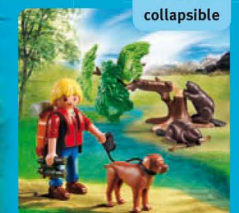

firefighting function

floats

5559 Inflatable Boat with Explorers floats on water and can be upgraded with the underwater motor (#5159 sold separately).

floats

5561 Lynx Family with Cameraman

collapsible

cable winch