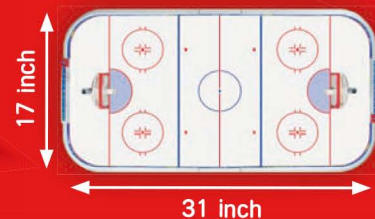

9015 NHL® Stanley Cup® Presentation

OFFICIAL LICENSED PRODUCT
PRODUIT LICENCIÉ OFFICIEL

Cool NHL® Action from PLAYMOBIL

OFFICIAL LICENSED PRODUCT
PRODUIT LICENCIÉ OFFICIEL

5+
Years