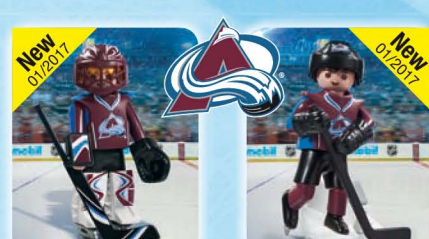

9020 NHL Winnipeg Jets™ Goalie 9021 NHL Winnipeg Jets™ Player

9022 NHL Edmonton Oilers® Goalie 9023 NHL Edmonton Oilers® Player

9185 NHL Tampa Bay Lightning® Goalie 9186 NHL Tampa Bay Lightning® Player

9187 NHL Anaheim Ducks® Goalie 9188 NHL Anaheim Ducks® Player