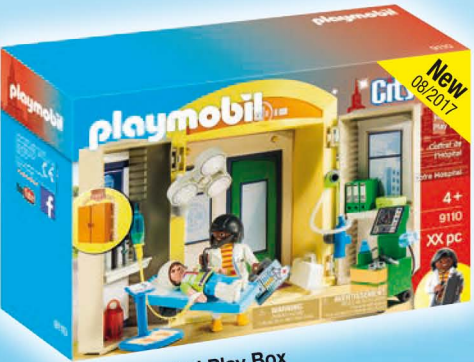

6671 Summer Camper with kitchenette, mini bathroom, lodging for the entire family, and storage for all the travel gear. Dimensions: 12.6 x 5.1 x 5.9 in (LxWxH).

6672 Splish Splash Café

Unlock New Adventures with PLAYMOBIL Play Boxes

5659 Royal Knights Play Box

5661 Fairy Garden Play Box

9109 Coffee Shop Play Box

9110 Hospital Play Box

9111 Police Station Play Box

5638 Haunted House Play Box

4-10
Years

5660 Pony Stable Play Box