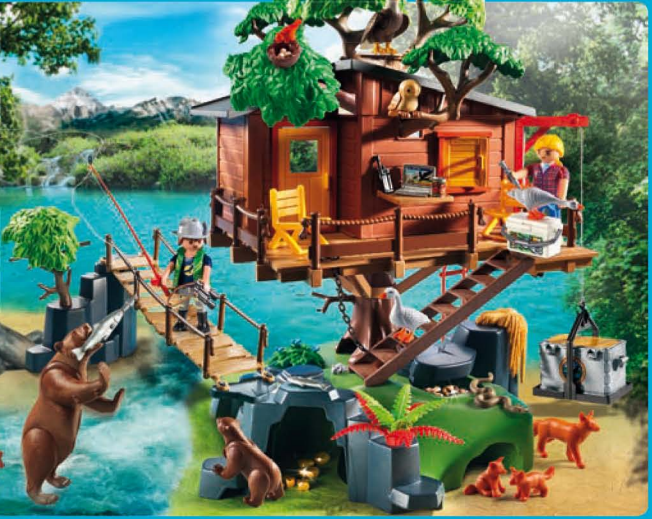

Live on the Wild Side in the Adventure Tree House

WARNING: CHOKING HAZARD
Small parts.
Not for children under 3 yrs.

4-10
Years

5560 Firefighting Seaplane. Includes fillable water tank with real firefighting capabilities. Seats one pilot. Dimensions: 11.8 x 15.7 x 3.9 in (LxWxH).

5562 Beavers with Backpacker

floats

5558 Adventure Pickup Truck with front cable winch and height-adjustable trailer hitch. The truck's hood and hatchback door can be opened, while the floating canoe attaches to the roof rack. Dimensions: 10.6 x 4.7 x 5.1 in (LxWxH).

retractable staircase

secret gold hideout

bridge with breakthrough planks

5557 Adventure Tree House. Reachable via the rope bridge, but beware of those broken planks! Includes lots of exciting equipment. Dimensions: 23.6 x 12.6 x 15 in (LxWxH).

functioning lift

Discover the WILD Animals of
AFRICA

4-10
Years

WARNING: CHOKING HAZARD
Small parts.
Not for children under 3 yrs.

Complete your African wildlife with tons of extra animals!

6940 Leopard with Cubs