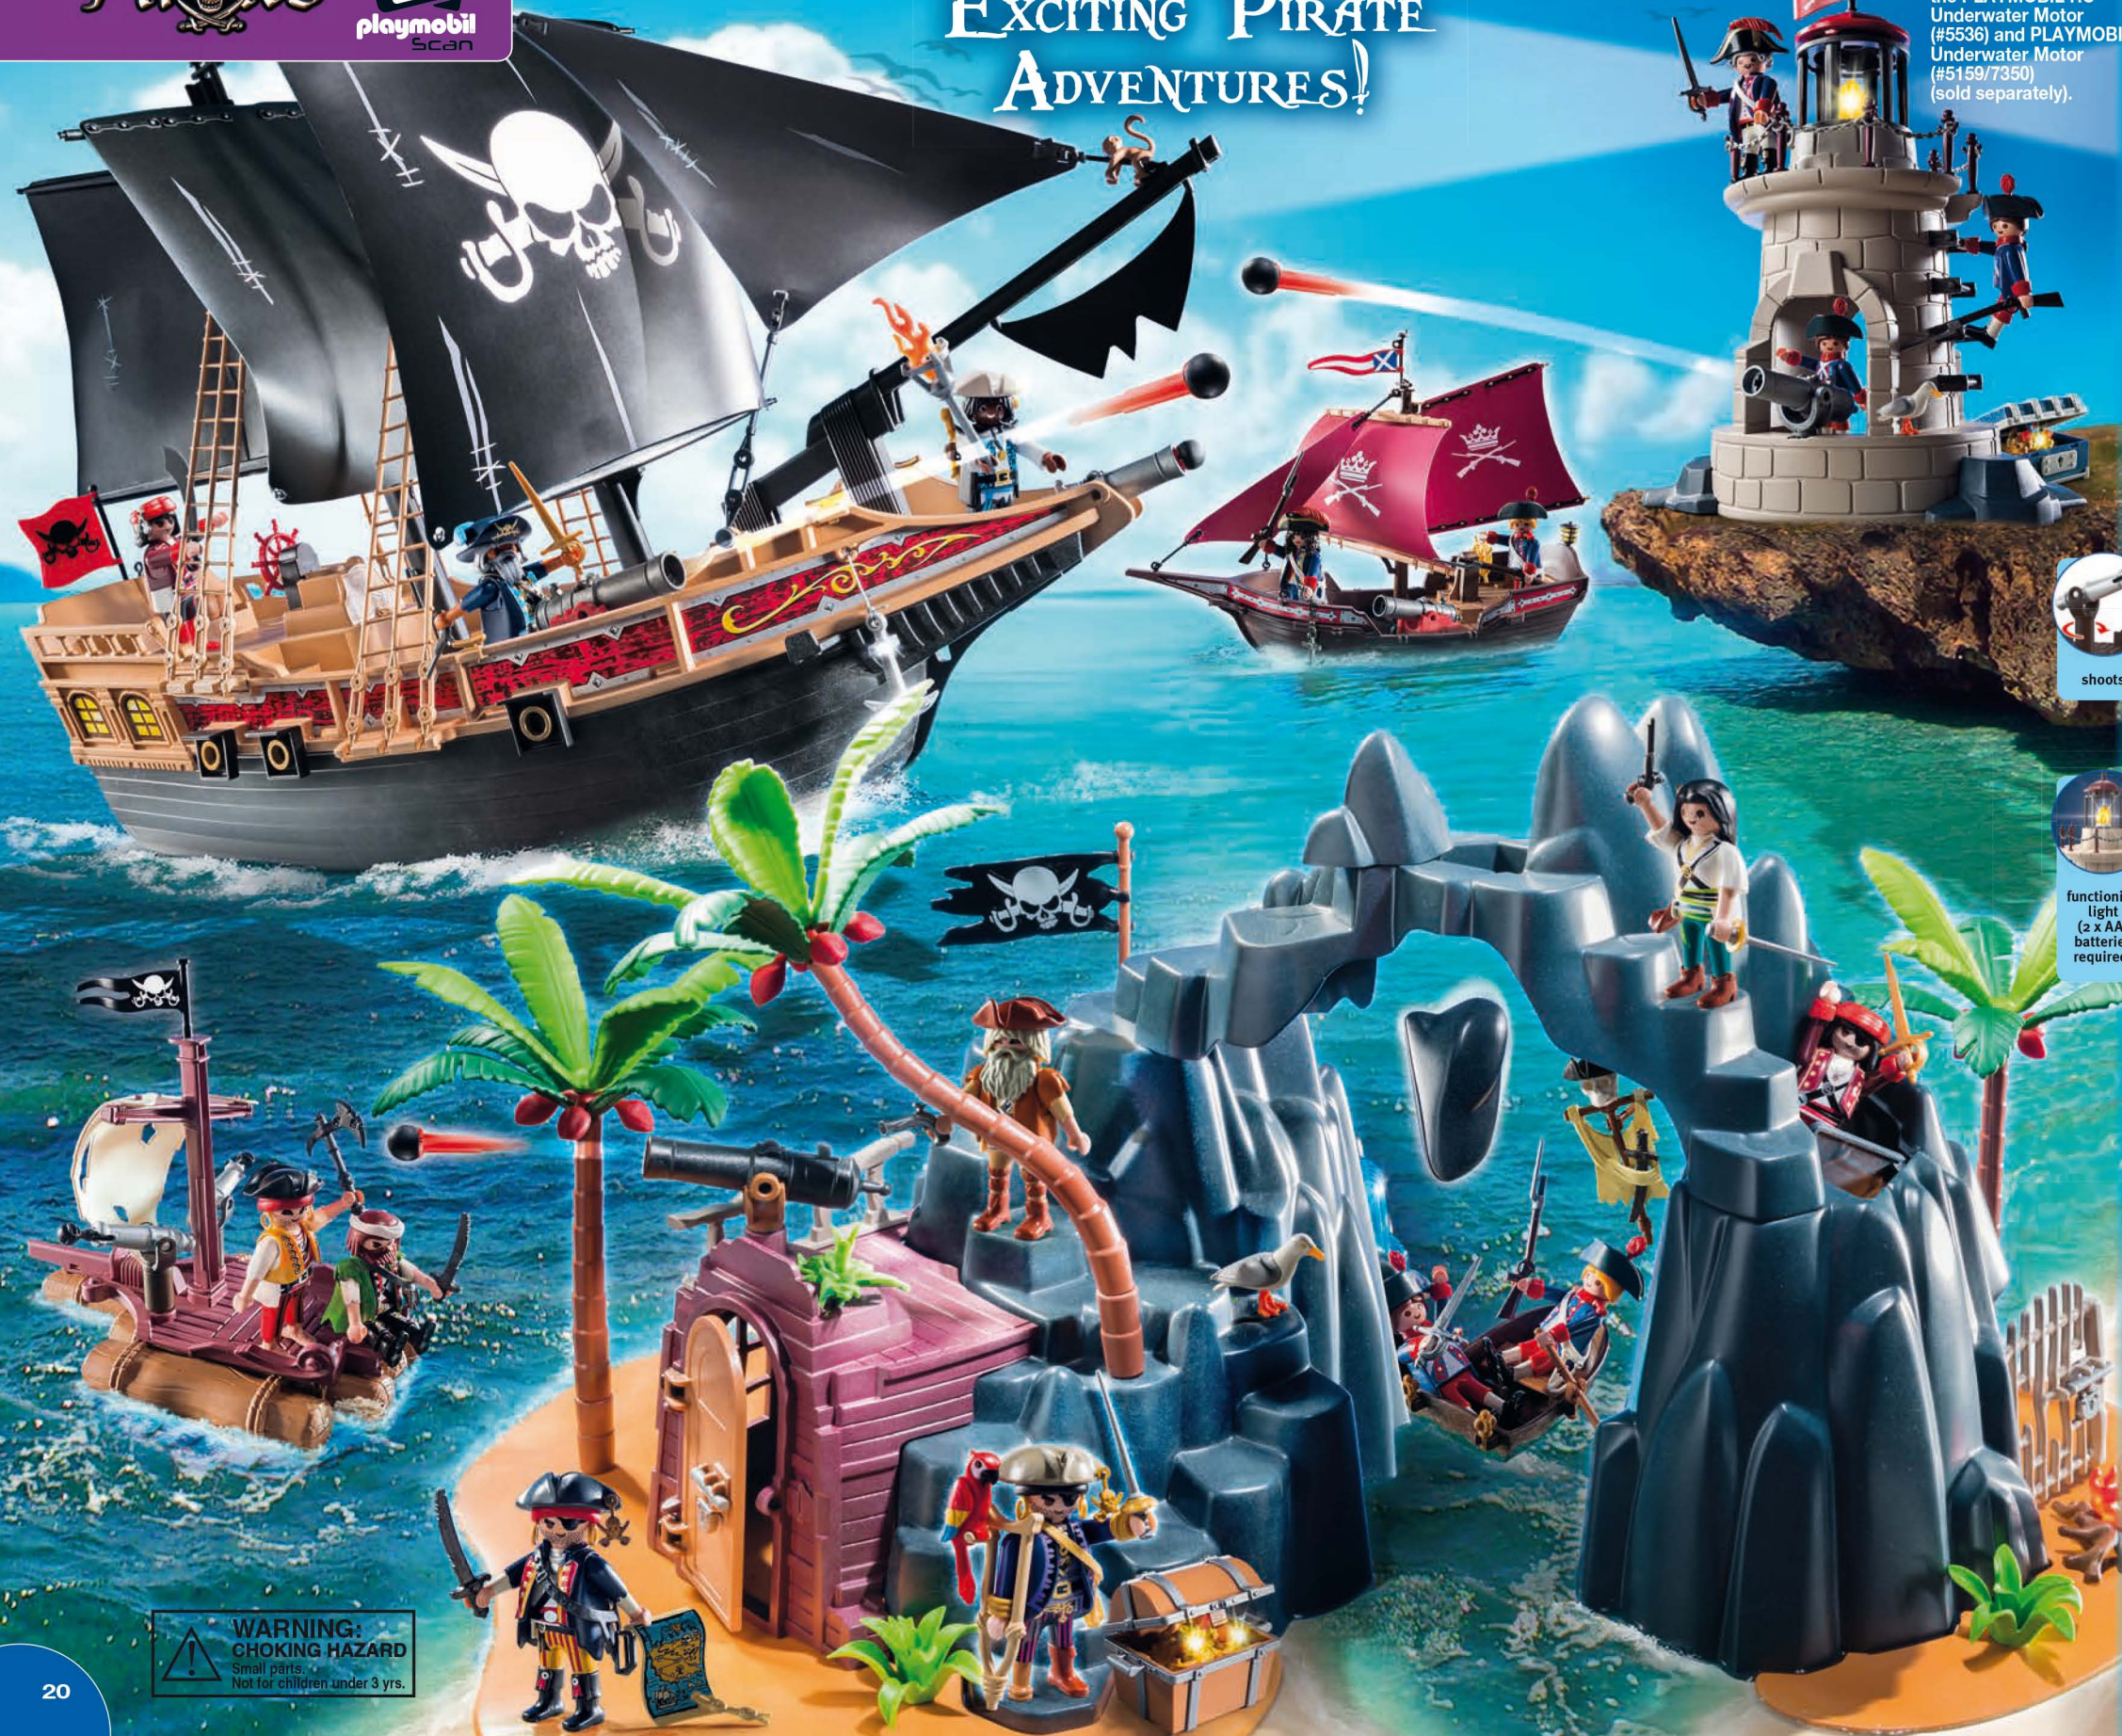

EXCITING PIRATE ADVENTURES!

^ can be upgraded with the PLAYMOBIL RC Underwater Motor (#5536) and PLAYMOBIL Underwater Motor (#5159/7350) (sold separately).

4-10
Years

9112 Take Along Pirate Stronghold

6146 Pirate Fort Super Set