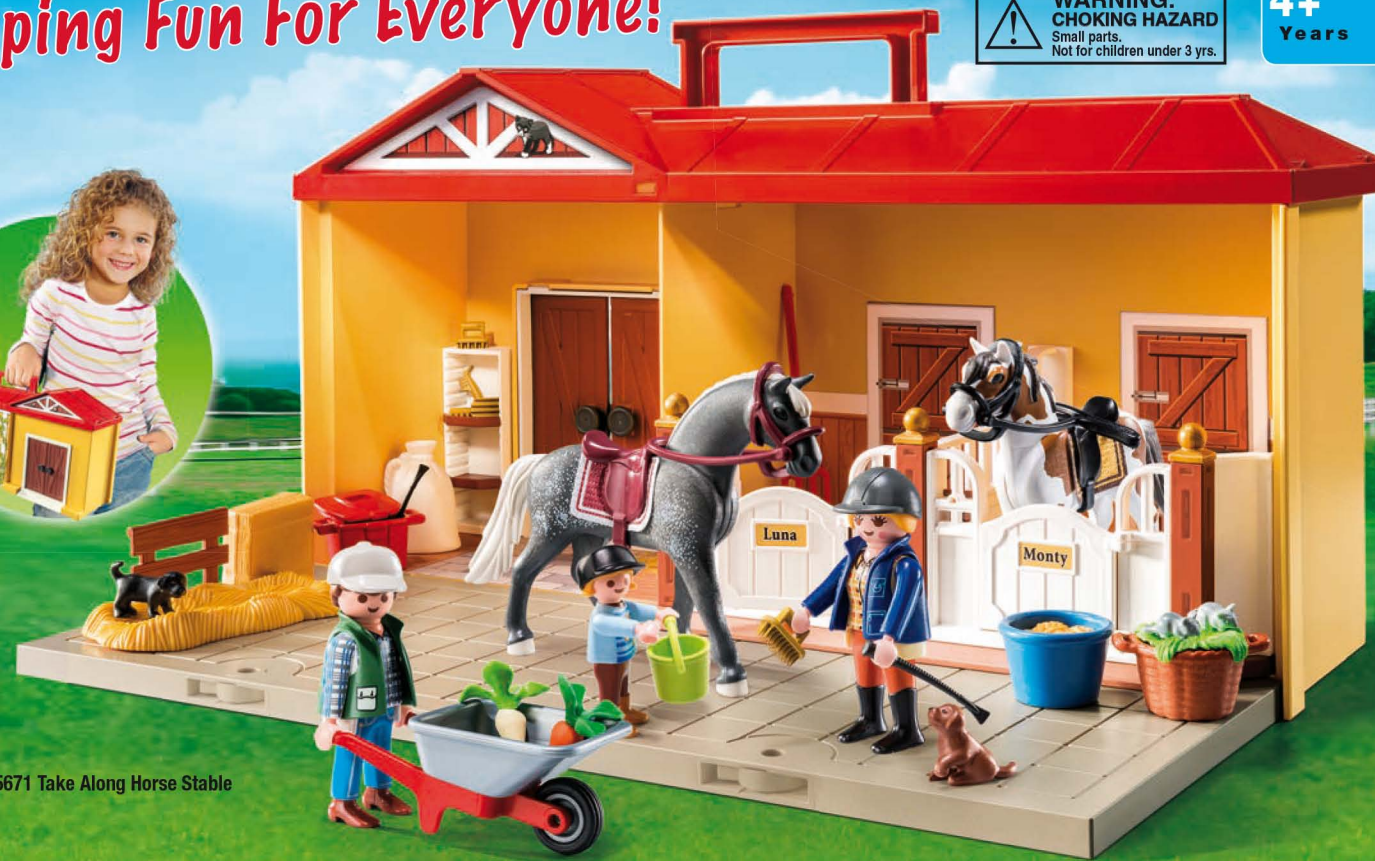

5688 Pony Walk

5684 Pony Farm with accommodations for three ponies in the two stables. The left provides plenty of storage. Includes tons of accessories. Dimensions: 11.4 x 11.8 x 9.1 in (LxWxH).

5671 Take Along Horse Stable
Dimensions: 15.4 x 4.3/9.6 x 7.9 in (LxWxH; closed/open).

5660 Pony Stable Play Box

Fun Times at the Pony Farm

Country

WARNING:
CHOKING HAZARD
Small parts.
Not for children under 3 yrs.

Galloping Fun For Everyone!

WARNING: CHOKING HAZARD
Small parts.
Not for children under 3 yrs.

4+
Years

5671 Take Along Horse Stable

***WARNING: CHOKING HAZARD**
Toy contains a small ball and small parts.
Not for children under 3 yrs.

4+
Years

*9113 Take Along Fashion Store

Fashion Favorites!

5652 Fashion Boutique Carry Case