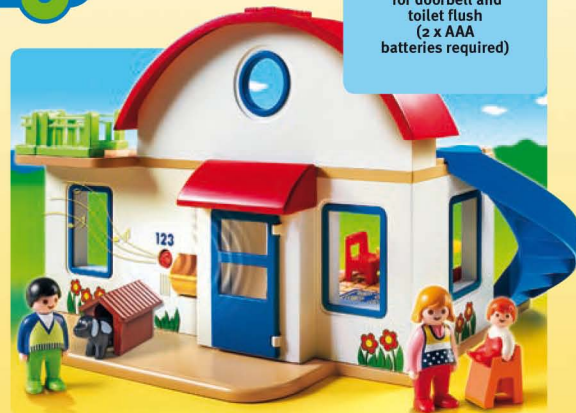

52 Deluxe Dollhouse

Dollhouse

54

Christmas

playmobil®

1.2.3

PLAYMOBIL 1.2.3 - perfect for children 18 months and up!

The bright colors and rounded pieces of PLAYMOBIL 1.2.3 help toddlers develop and learn through play. PLAYMOBIL 1.2.3 toys are safe, colorfast, and easy to clean. Available at a toy store near you!

Use the PLAYMOBIL Scan app to watch a video and find out more about PLAYMOBIL 1.2.3!

Watch the PLAYMOBIL 1.2.3 Video by scanning this page with the PLAYMOBIL Scan App

6784 Suburban Home.
Furnished with kitchen, dining room, bedroom, and bath.
Dimensions: 16.5 x 10.2 x 9.4 in (LxWxH).