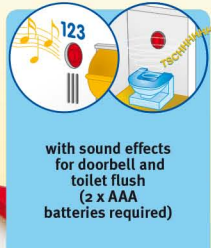

playmobil®

1.2.3

PLAYMOBIL 1.2.3 - perfect for children 18 months and up!

The bright colors and rounded pieces of PLAYMOBIL 1.2.3 help toddlers develop and learn through play. PLAYMOBIL 1.2.3 toys are safe, colorfast, and easy to clean. Available at a toy store near you!

Use the PLAYMOBIL Scan app to watch a video and find out more about PLAYMOBIL 1.2.3!

Watch the PLAYMOBIL 1.2.3 Video by scanning this page with the PLAYMOBIL Scan App