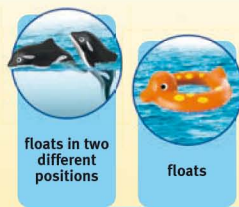

playmobil®

1.2.3

PLAYMOBIL 1.2.3 - perfect for children 18 months and up!

The bright colors and rounded pieces of PLAYMOBIL 1.2.3 help toddlers develop and learn through play. PLAYMOBIL 1.2.3 toys are safe, colorfast, and easy to clean. Available at a toy store near you!

Use the PLAYMOBIL Scan app to watch a video and find out more about PLAYMOBIL 1.2.3!

Watch the PLAYMOBIL 1.2.3 Video by scanning this page with the PLAYMOBIL Scan App