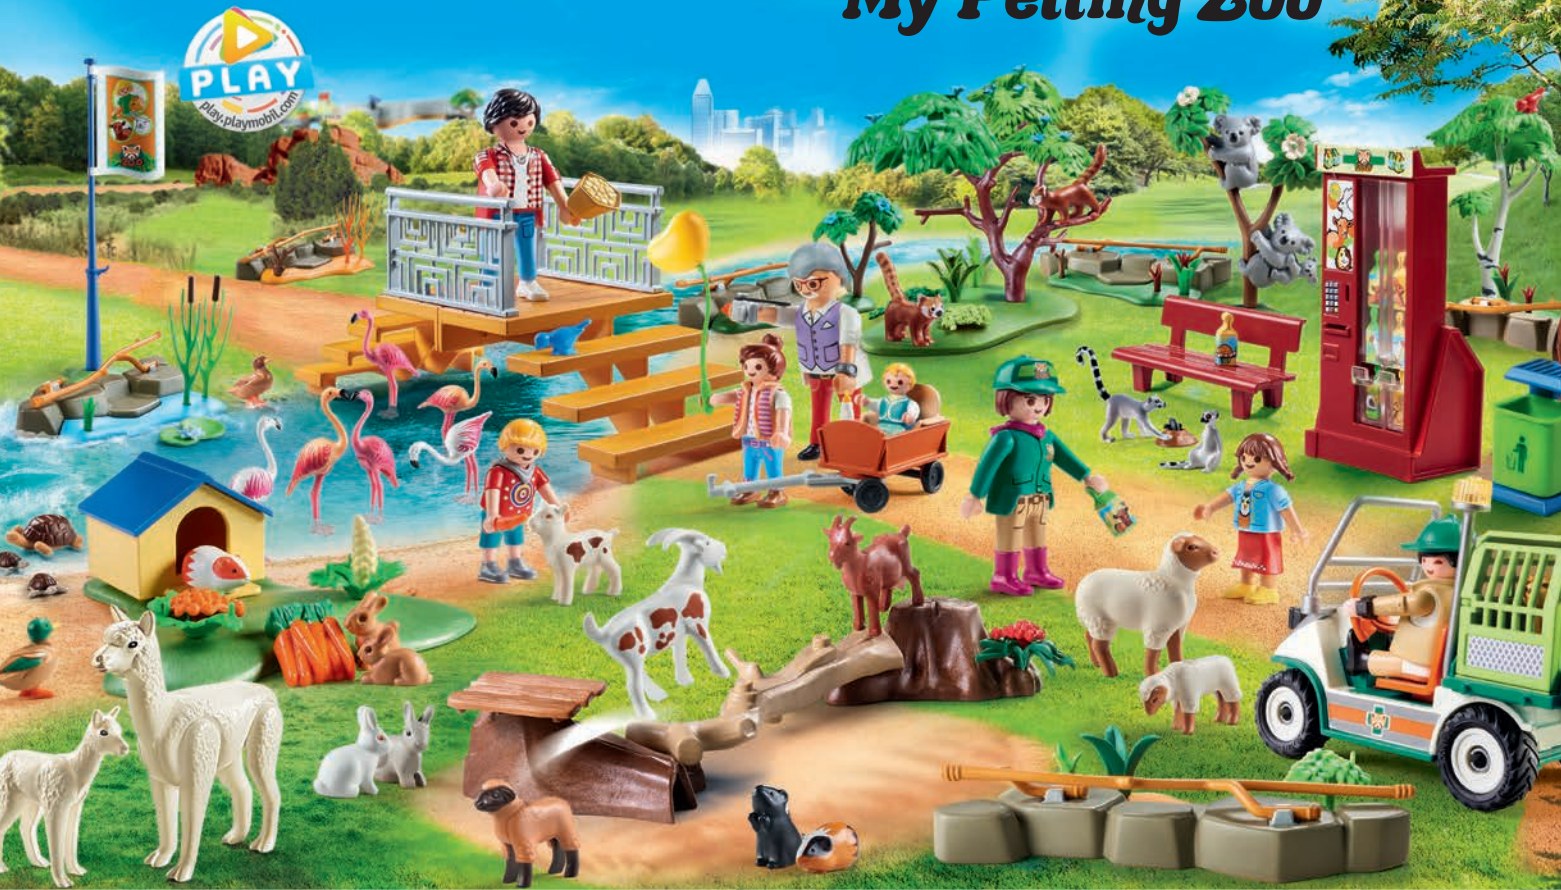

70346 Zoo Vet with Medical Cart.
The car has a removable box for young animals, an ultrasound device, and many accessories for feeding the animals. Includes baby lion and monkey. Dimensions: 5.9 x 3.3 x 3.9 in (LxWxH).

My Petting Zoo

functioning

70351 Flock of Flamingos