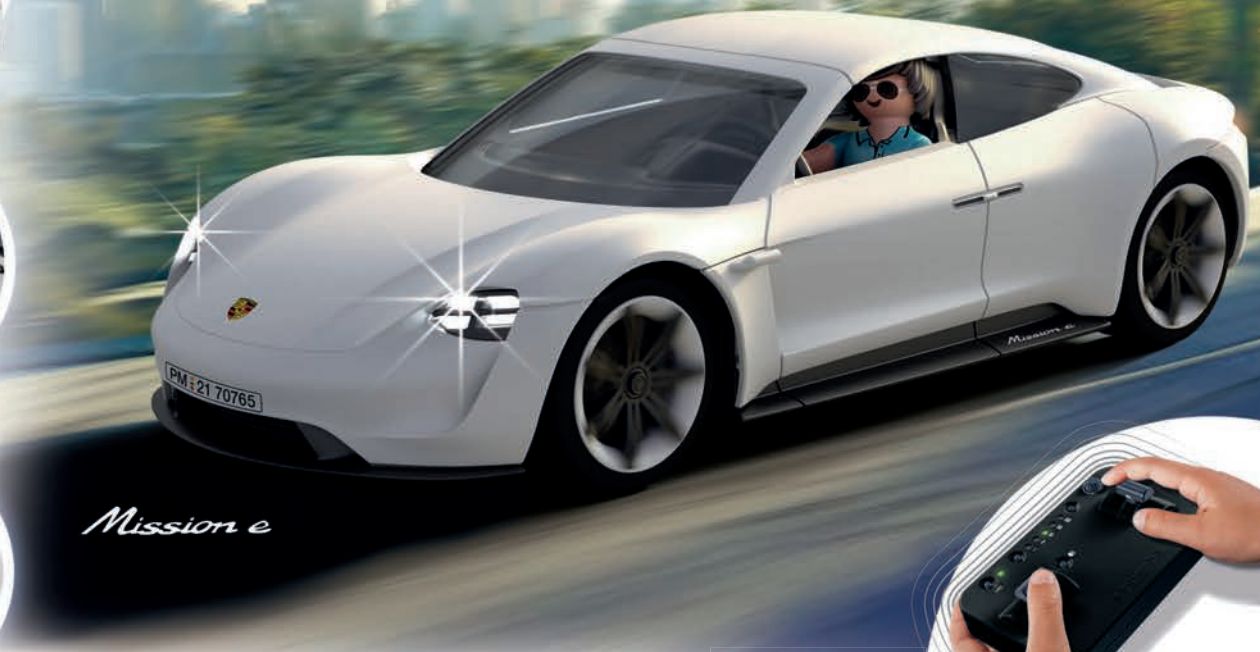

Mission e

70765 Porsche Mission E. Electric vehicle with RC control, cool lighting effects, and charging station. 7 x AAA batteries required. Dimensions: 10.8 x 4.3 x 3 in (LxWxH).

New
08/2021

+RCMODUL