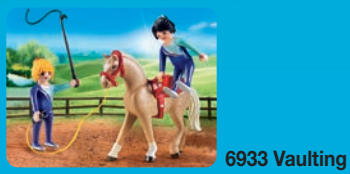

Galloping Good Times at the HORSE FARM

5+ Years

WARNING: CHOKING HAZARD
Toy contains a small ball and small parts.
Not for children under 3 yrs.

WELCOME TO Tiny Paws Pet Hotel

4+ Years