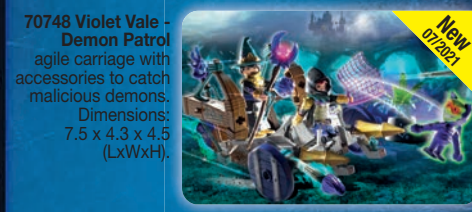

# NOVELMORE

**WARNING:**  
**CHOKING HAZARD**  
 Toy contains a small ball and small parts.  
 Not for children under 3 yrs.

**4-10**  
**Years**

**70746 Violet Vale - Demon Lair.** Stop the evil magician and his helpers... or join them. Includes magical portal, dungeon, and other accessories. Dimensions: 12.8 x 11.8 x 14.2 in (LxWxH).

**70747 Violet Vale - Plant Magician** includes collection net and a place to hide plants.

**70749 Violet Vale - Air Magician** includes wind glider with foldable wings.

**70748 Violet Vale - Demon Patrol** agile carriage with accessories to catch malicious demons. Dimensions: 7.5 x 4.3 x 4.5 (LxWxH).