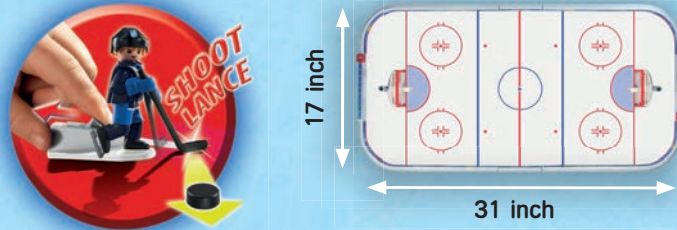

5075 NHL® Chicago Blackhawks®  
Player

9176 NHL® Locker Room Play Box

9213 NHL® Zamboni® Machine

**WARNING: CHOKING HAZARD**  
Toy contains a small ball and small parts.  
Not for children under 3 yrs.

9016 NHL® Score Clock with Referees