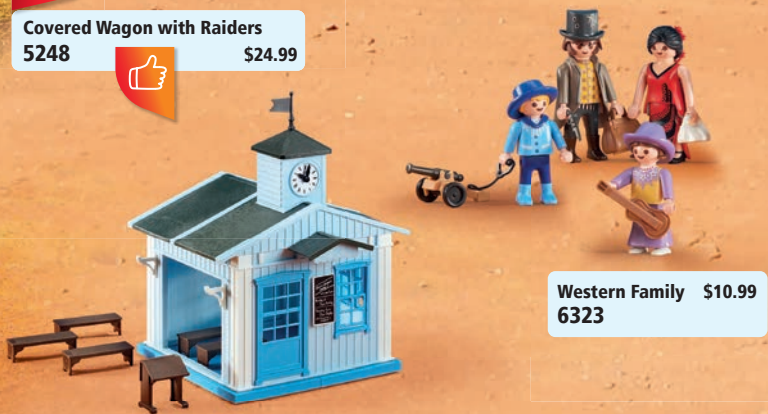

11.8"L x 7.8"W x 4.7"H

Western Schoolhouse 6279

$32.99

Western Family 6323

$10.99