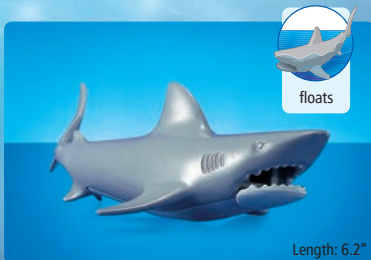

Ready to buy a PLAYMOBIL Plus?
Visit your local retailer or call

1-800-351-TOYS (8697)

WILD LIFE

Lion Family
\$9.99
9834

SAFARI WITH WILD ANIMALS!

Leopard Family
6539 \$9.99

Shark
7006 \$8.99 Length: 6.2"

Orca Whale
7654 \$14.99 Length: 8"

Polar Bear Family
9833 \$10.99

Spinosaurus with Baby
6267 \$26.99 Large spinosaurus 13.3"L x 4.1"W x 7.4"H

Baby Dinosaurs
7368 \$10.99

GREAT DINOSAUR ADVENTURES

Brachiosaurus with Baby
\$24.99
6595

Large brachiosaurus:
16.5-18.8"L x 3.9"W x 5.5-10.6"H