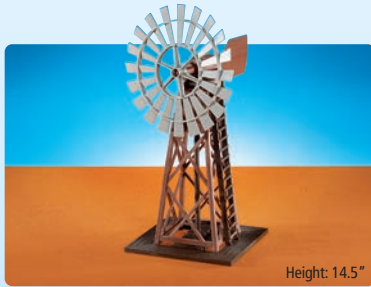

www.playmobil.us

THE WILD WILD WEST!

can be filled

Height: 12.5"

Large Water Tower 6215

\$24.99

Height: 14.5"

Windmill 6214