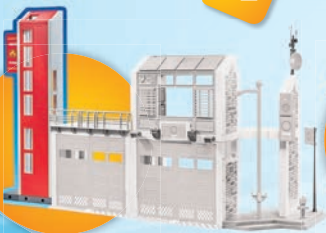

You can enlarge your Fire Station 9462 (available online and from your local toy store) with the Hose Tower for Fire Station with Alarm (9802) and the Gate Extension for Fire Station with Alarm (9803)!

Fire Station
(9462)

Hose Tower
for Fire Station
with Alarm
(9462)
\$16.99
9802

Gate Extension
for Fire Station
with Alarm
(9462)
\$16.99
9803

29.3"L x 8.2"W x 17.7"H

32.8"L x 8.2"W x 14.1"H

Fire Brigade Accessories Set **\$14.99**
9804