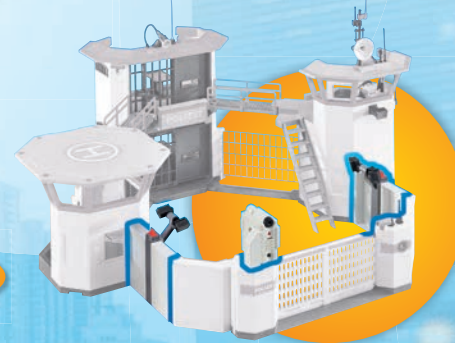

24.8"L x 21.6"W x 10.2"H

floodlight (3 x AA batteries required)