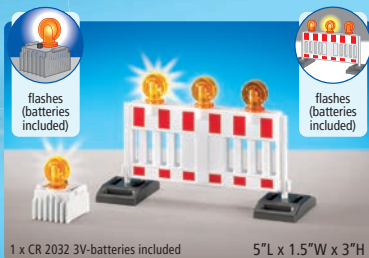

Sports Car 6572 \$18.99

Barricade and Warning Light 7453 \$12.99

Construction Site Signs 7280 \$12.99

Porsche 911 Targa 4S 5991 \$34.99

NEW

10.2" L x 4.5" W x 2.9" H
3 x AAA Batteries required.

ATTENTION!

Ready to buy a PLAYMOBIL Plus?
Visit your local retailer or call