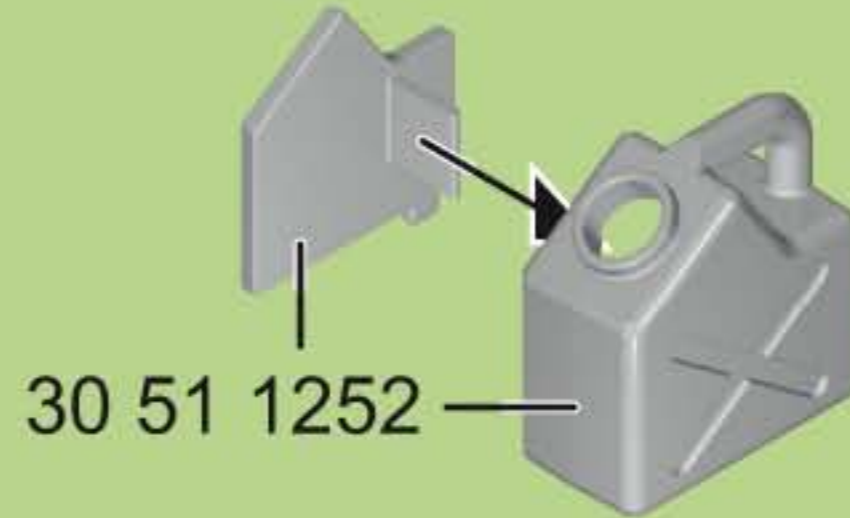

30 63 8425

30 27 2150

30 00 1234

4x 30 29 0220

1

2

30 20 1482

2

Serviceadressen finden Sie in allen Playmobil-Prospekten

Addresses of Customer Service Departments are shown in all Playmobil catalogues

L'adresse du service consommateurs est indiquée dans tous les catalogues Playmobil

Troverete gli indirizzi dei centri di assistenza in tutti i cataloghi Playmobil

In alle PLAYMOBIL catalogi vindt u het adres van onze klantendienst.

Las Direcciones de los Departamentos de Servicio al Consumidor se encuentran en todos los catálogos Playmobil

Η διεύθυνση του Γραφείου Εξυπηρέτησης Καταναλωτών PLAYMOBIL βρίσκεται σε όλους τους καταλόγους PLAYMOBIL.

pronounce: plāy-mō-bēēl

© 2017 geobra Brandstätter Stiftung & Co.KG
Brandstätterstr. 2-10
90513 Zirndorf, Germany.
No. 30 80 2095 07.17