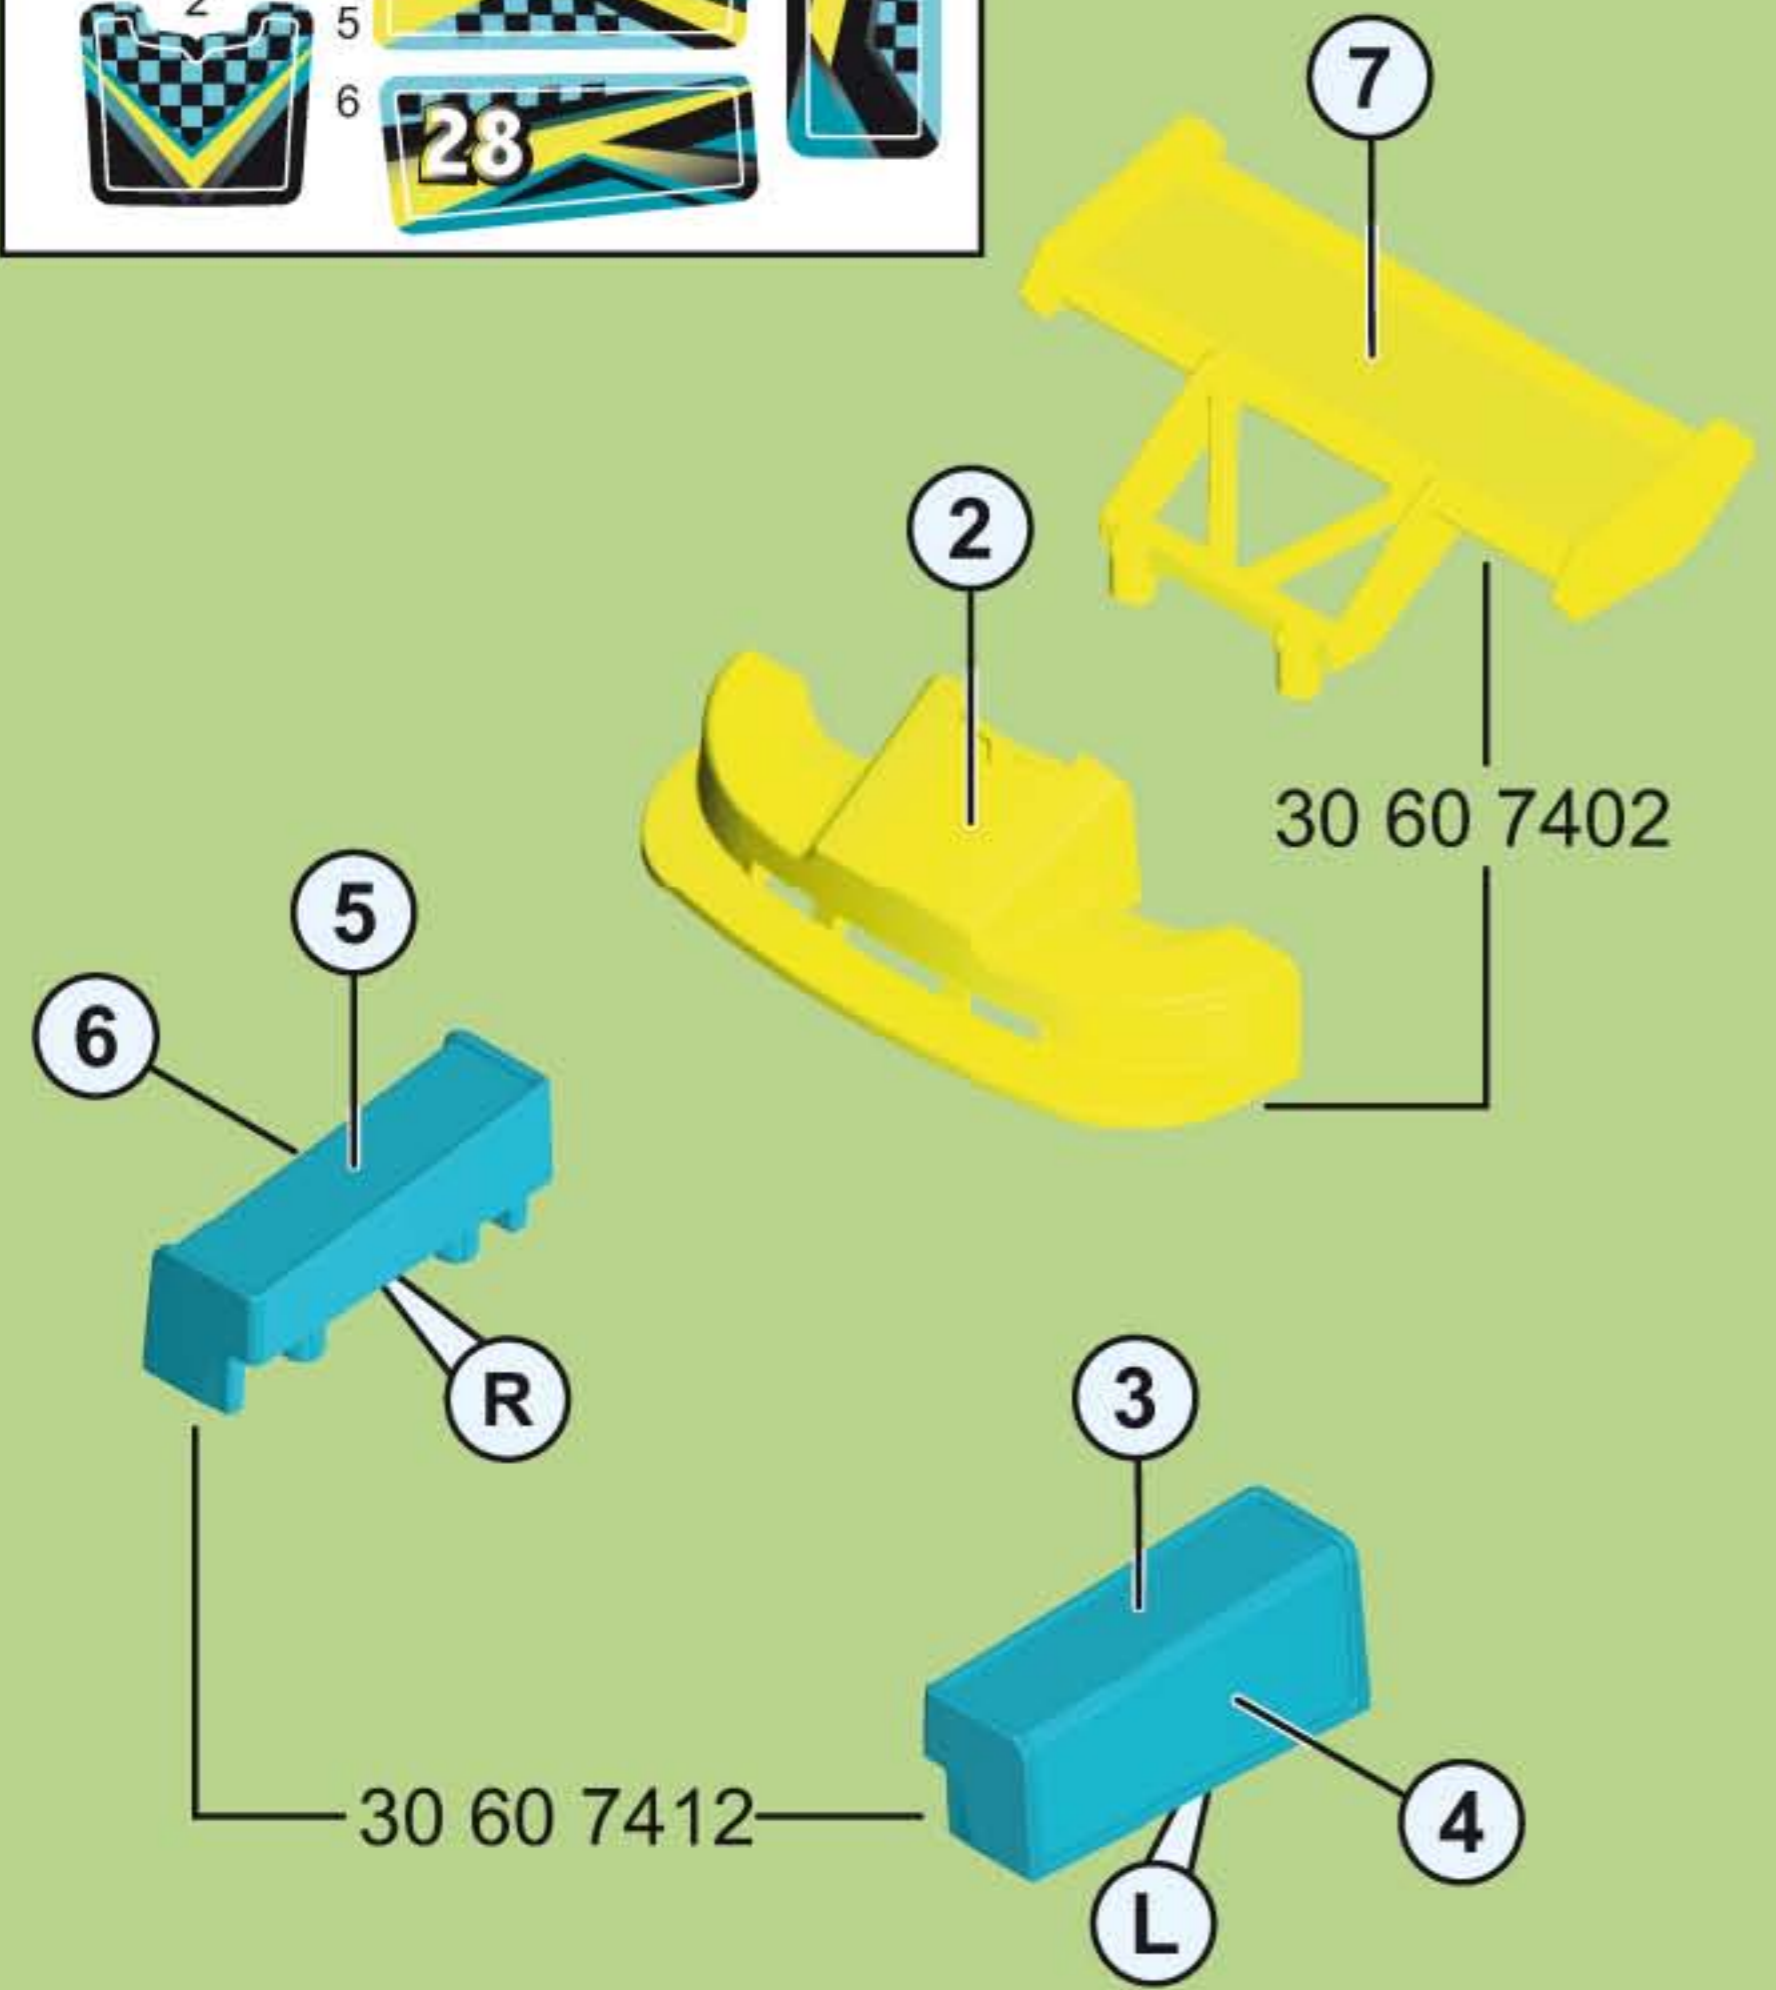

30 06 7402

2

2

3

2x
30 82 3360

30 02 2432

This inset shows two black wheels with grey hubs. A white arrow points to the hub of one wheel, which is being inserted into a grey plastic axle component.

2x
30 82 3350

30 82 3350

This inset shows two black wheels with grey hubs. A white arrow points to the hub of one wheel, which is being inserted into a grey plastic axle component.

30 63 8425

30 27 2150

30 00 1234

4x 30 29 0220