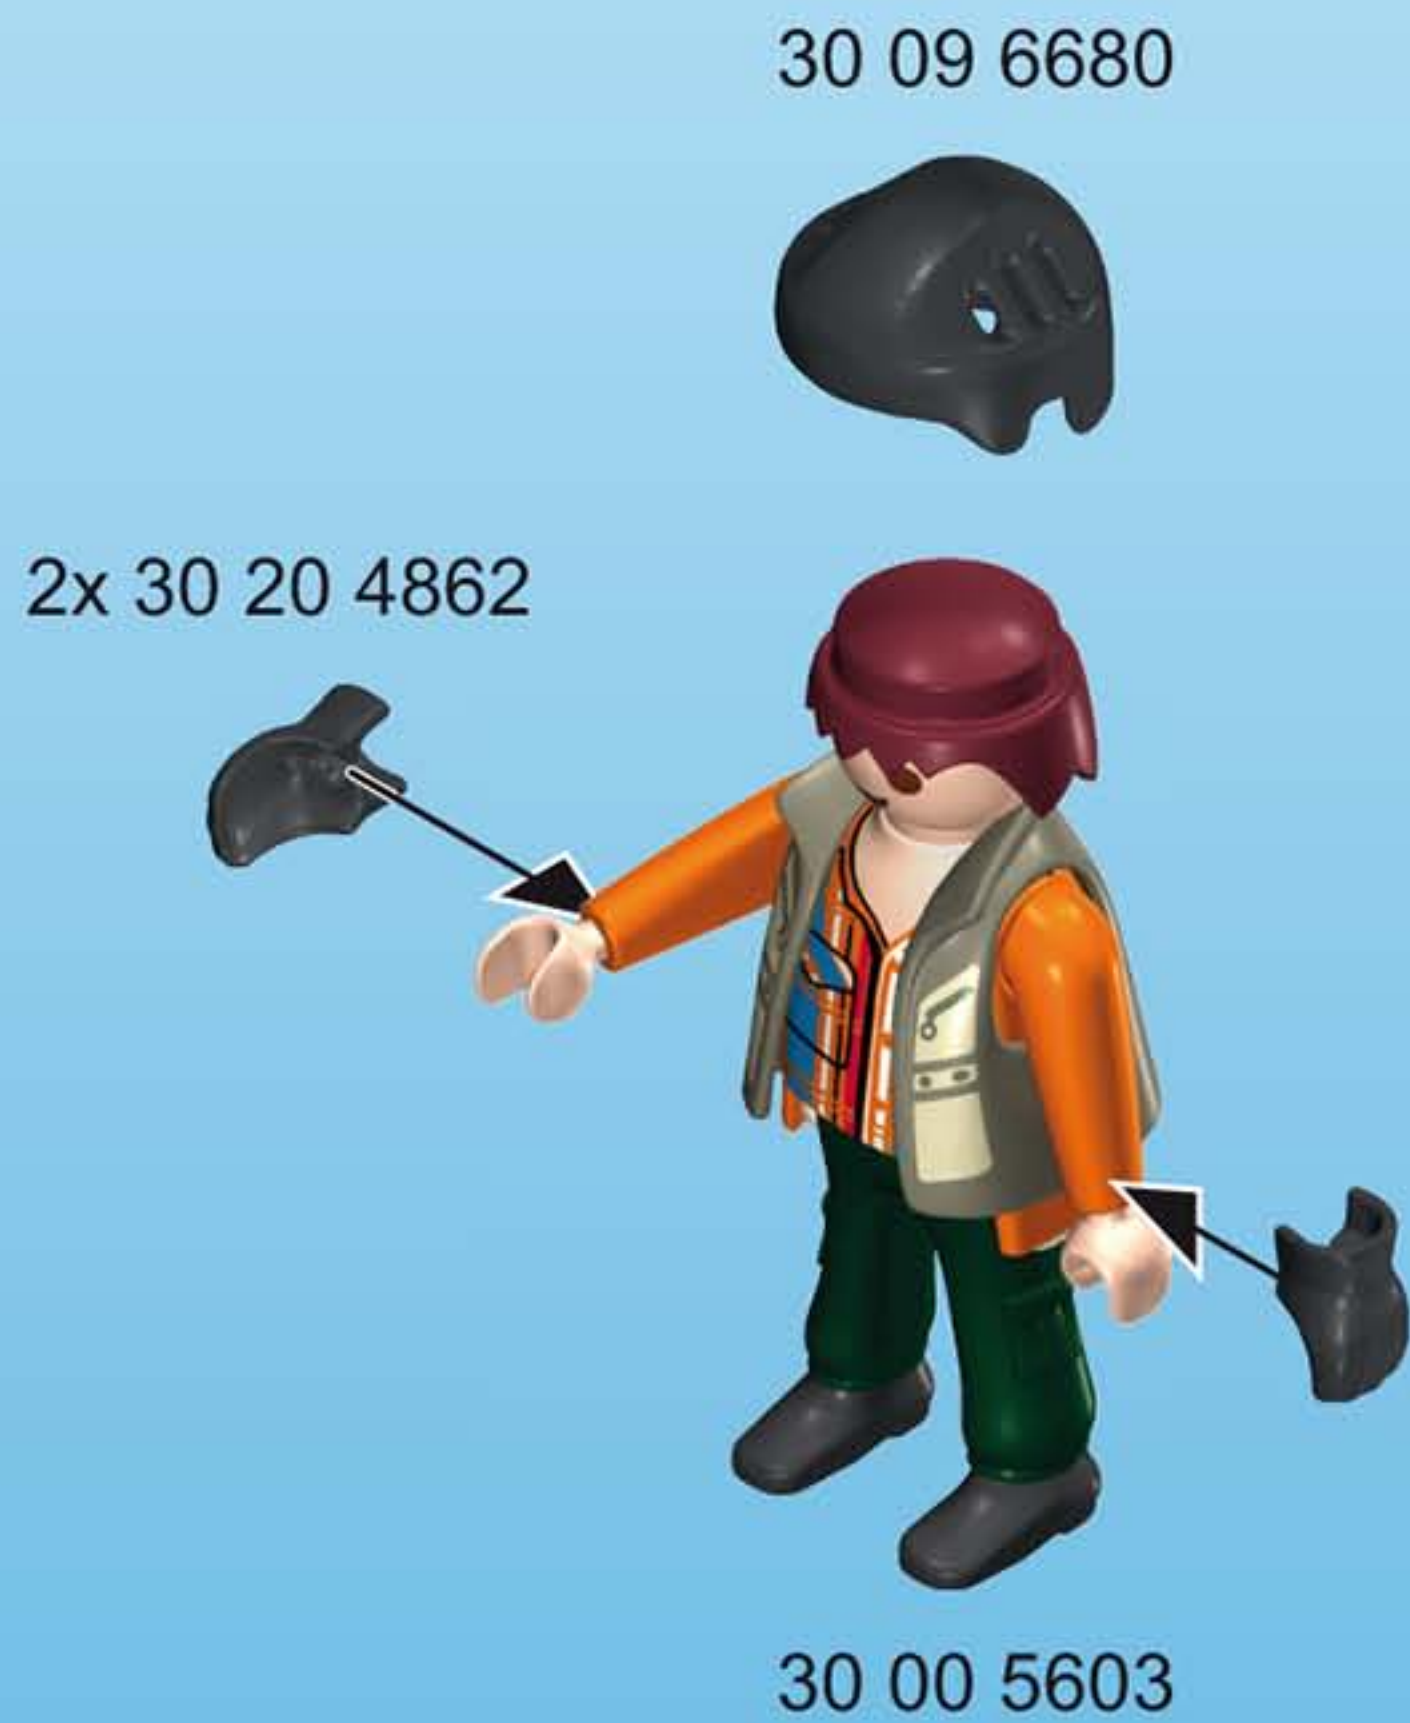

Serviceadressen finden Sie in allen Playmobil-Prospekten

Addresses of Customer Service Departments are shown in all Playmobil catalogues

L'adresse du service consommateurs est indiquée dans tous les catalogues Playmobil

Troverete gli indirizzi dei centri di assistenza in tutti i cataloghi Playmobil

In alle PLAYMOBIL catalogi vindt u het adres van onze klantendienst.

Las Direcciones de los Departamentos de Servicio al Consumidor se encuentran en todos los catálogos Playmobil

Η διεύθυνση του Γραφείου Εξυπηρέτησης Καταναλωτών PLAYMOBIL βρίσκεται σε όλους τους καταλόγους PLAYMOBIL.

pronounce: plāy-mō-bēel