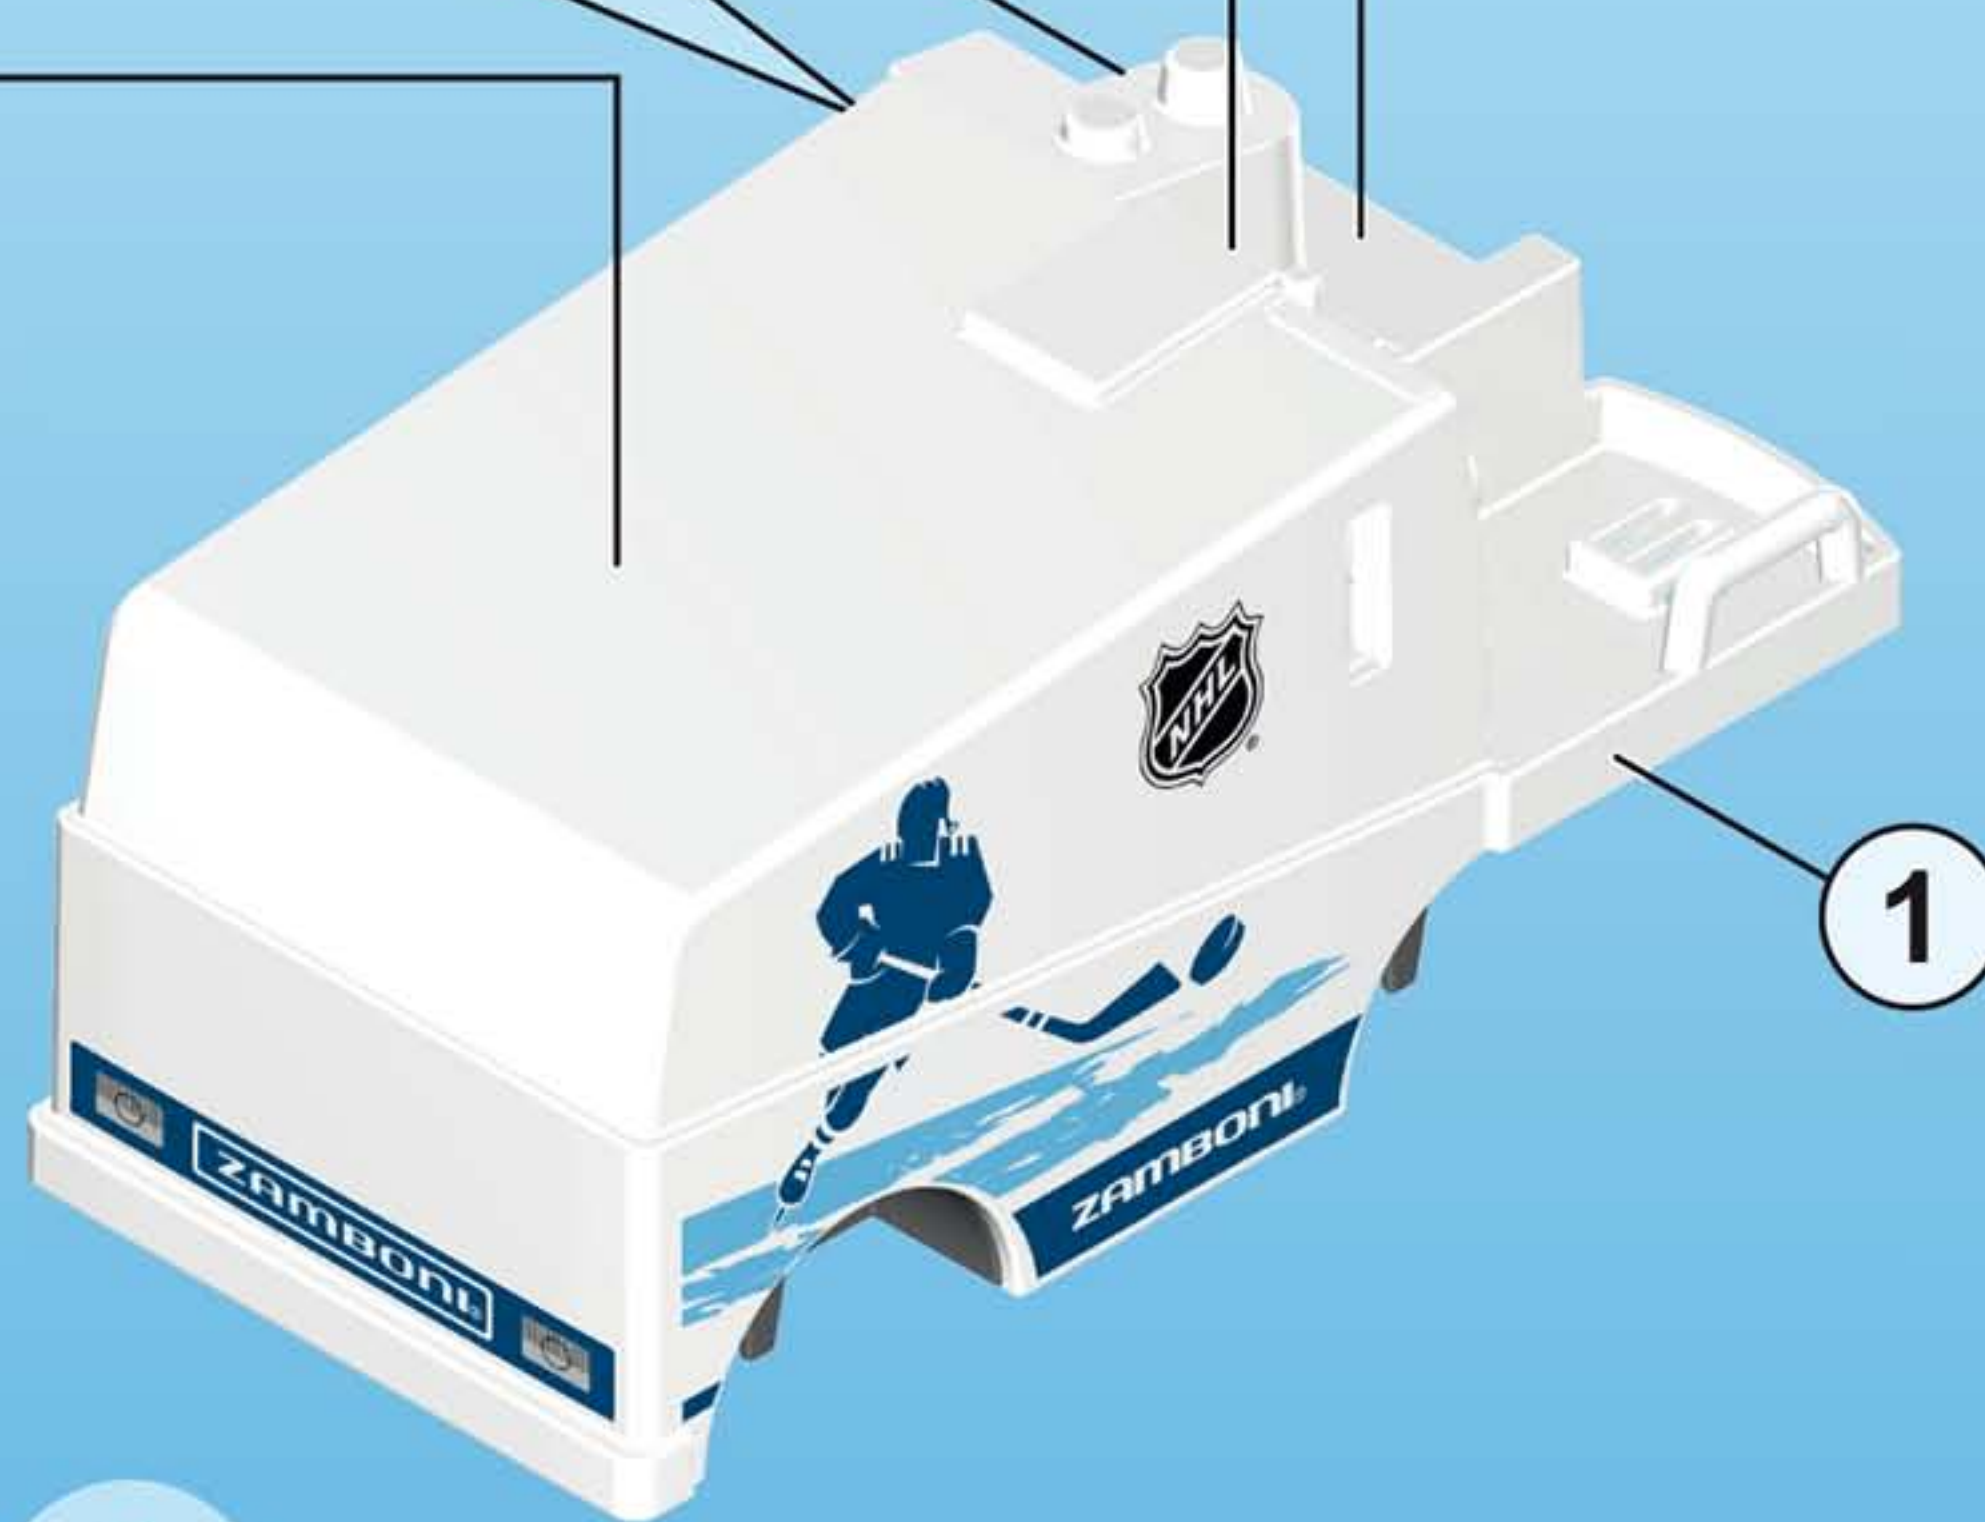

1

30 23 7653

30 82 5934

30 80 3464

7

2

3

4

1

2