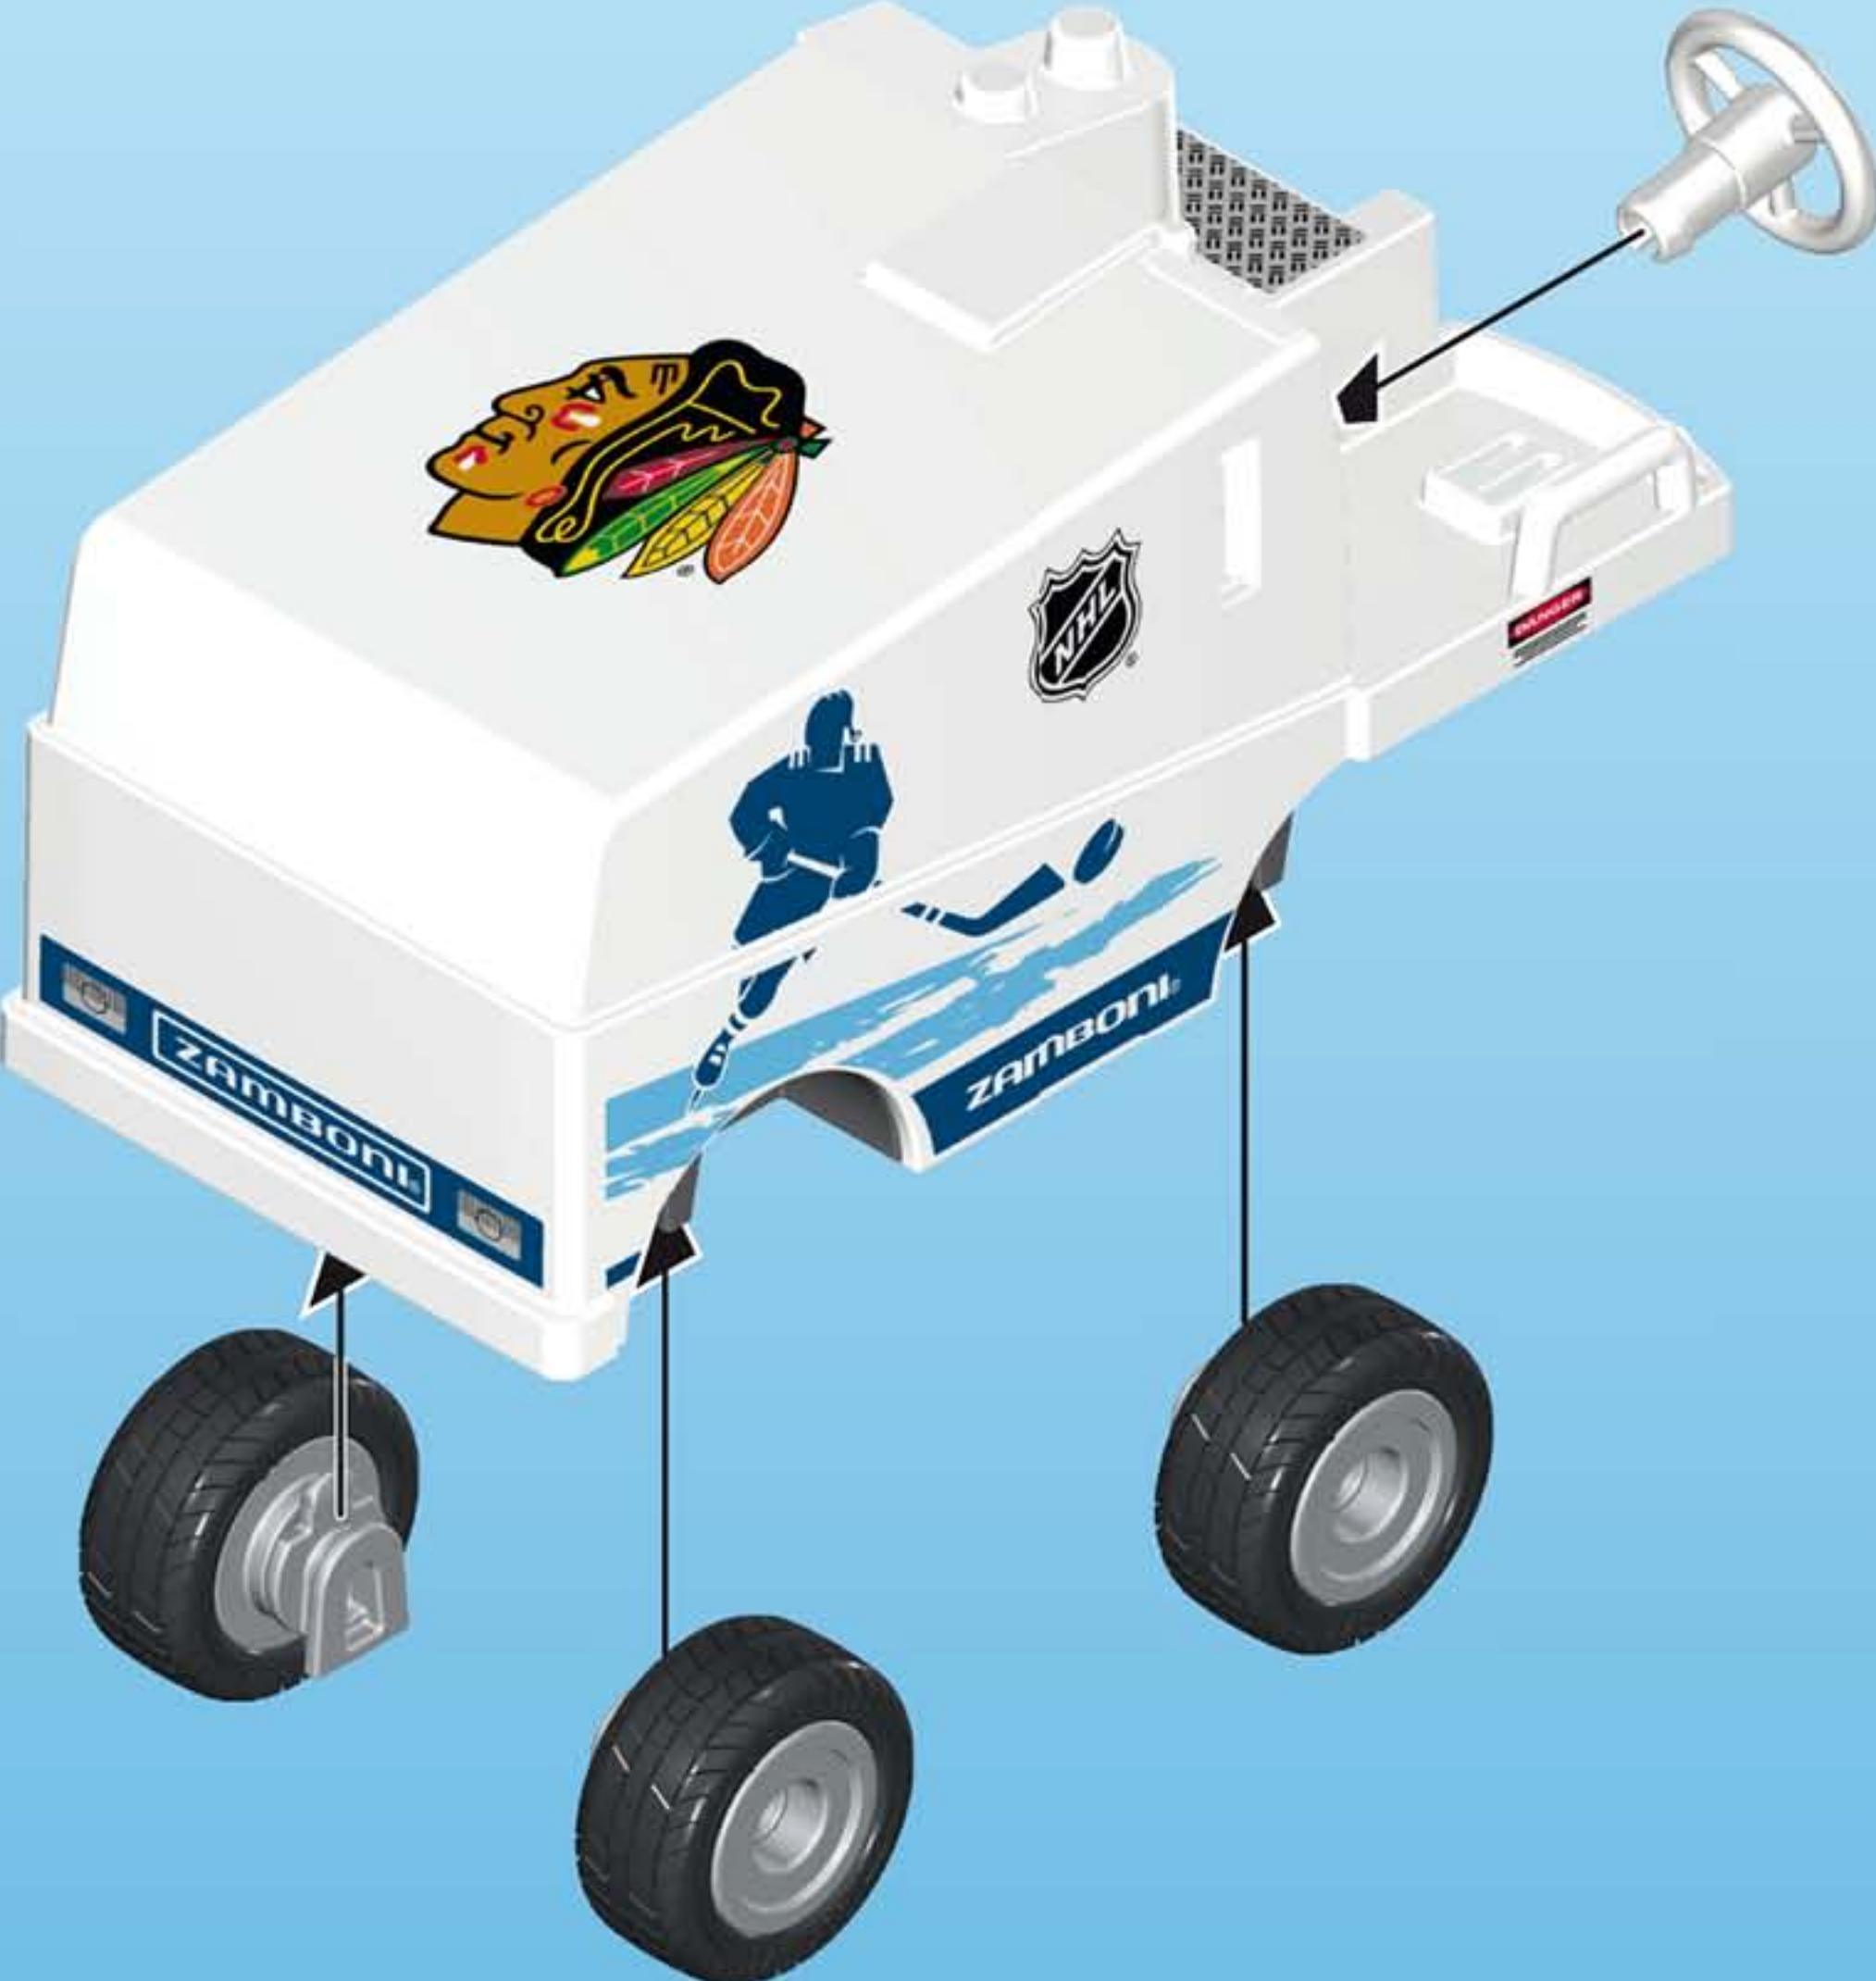

2

4x

① 30 25 3460

30 82 3570

② 30 20 7232

The parts list is contained within a yellow rectangular box. It specifies that four of each of the two shown assemblies are required. The first assembly, labeled '1', consists of a grey axle with a black tire, with part number 30 25 3460 for the axle and 30 82 3570 for the tire. The second assembly, labeled '2', consists of a grey axle with a black tire, with part number 30 20 7232 for the axle.

30 20 9283

4