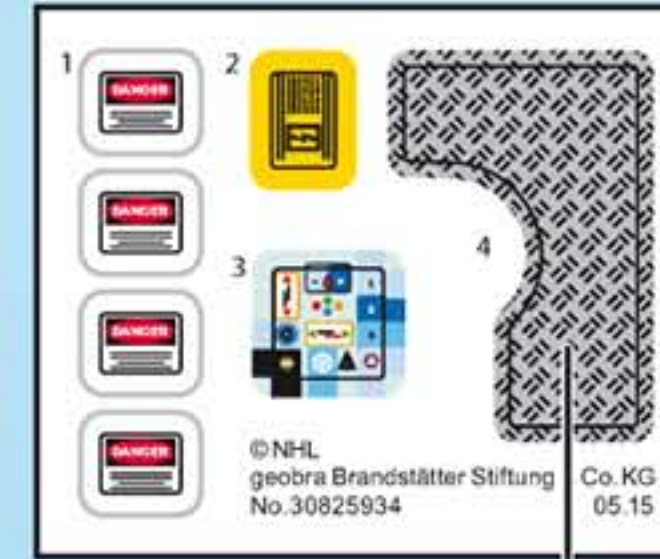

1

30 23 7653

30 82 5934