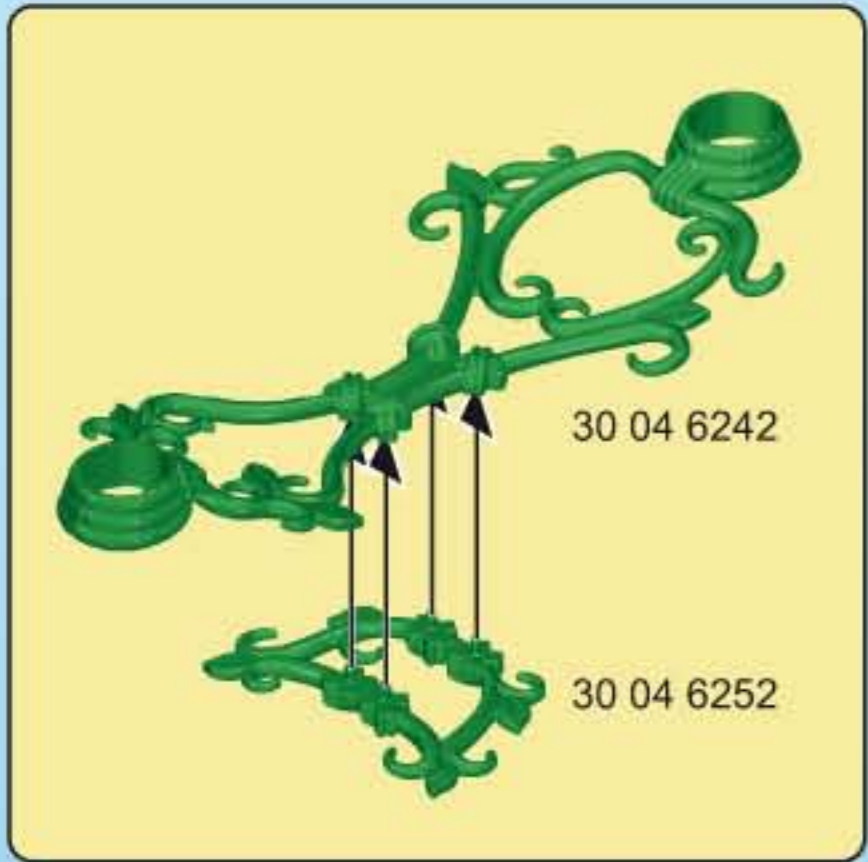

30 04 6332

This diagram shows the assembly of two tree trunks. Two pieces, 30 04 6292 and 30 04 6322, are joined to a central base, 30 04 6332. Then, two larger branching pieces, 30 04 6262, are attached to the trunks.

30 20 4650

This diagram shows two yellow flowers being placed on a green bush-like base, 30 20 4650.

30 24 9829

A circular inset showing a small pile of yellow beads, 30 24 9829.

This inset shows a tree trunk being placed on a light-colored rock formation.

30 25 8922

This main diagram shows the assembly of two trees on a green landscape. The trees are placed on light-colored rock formations. A small bush with yellow flowers is also placed on the landscape. The number 30 25 8922 is shown near the trees.

4

5

6

- 
 8x 30 25 0740
- 
 4x 30 25 0750
- 
 30 25 8192

7

8

1

30 25 7802