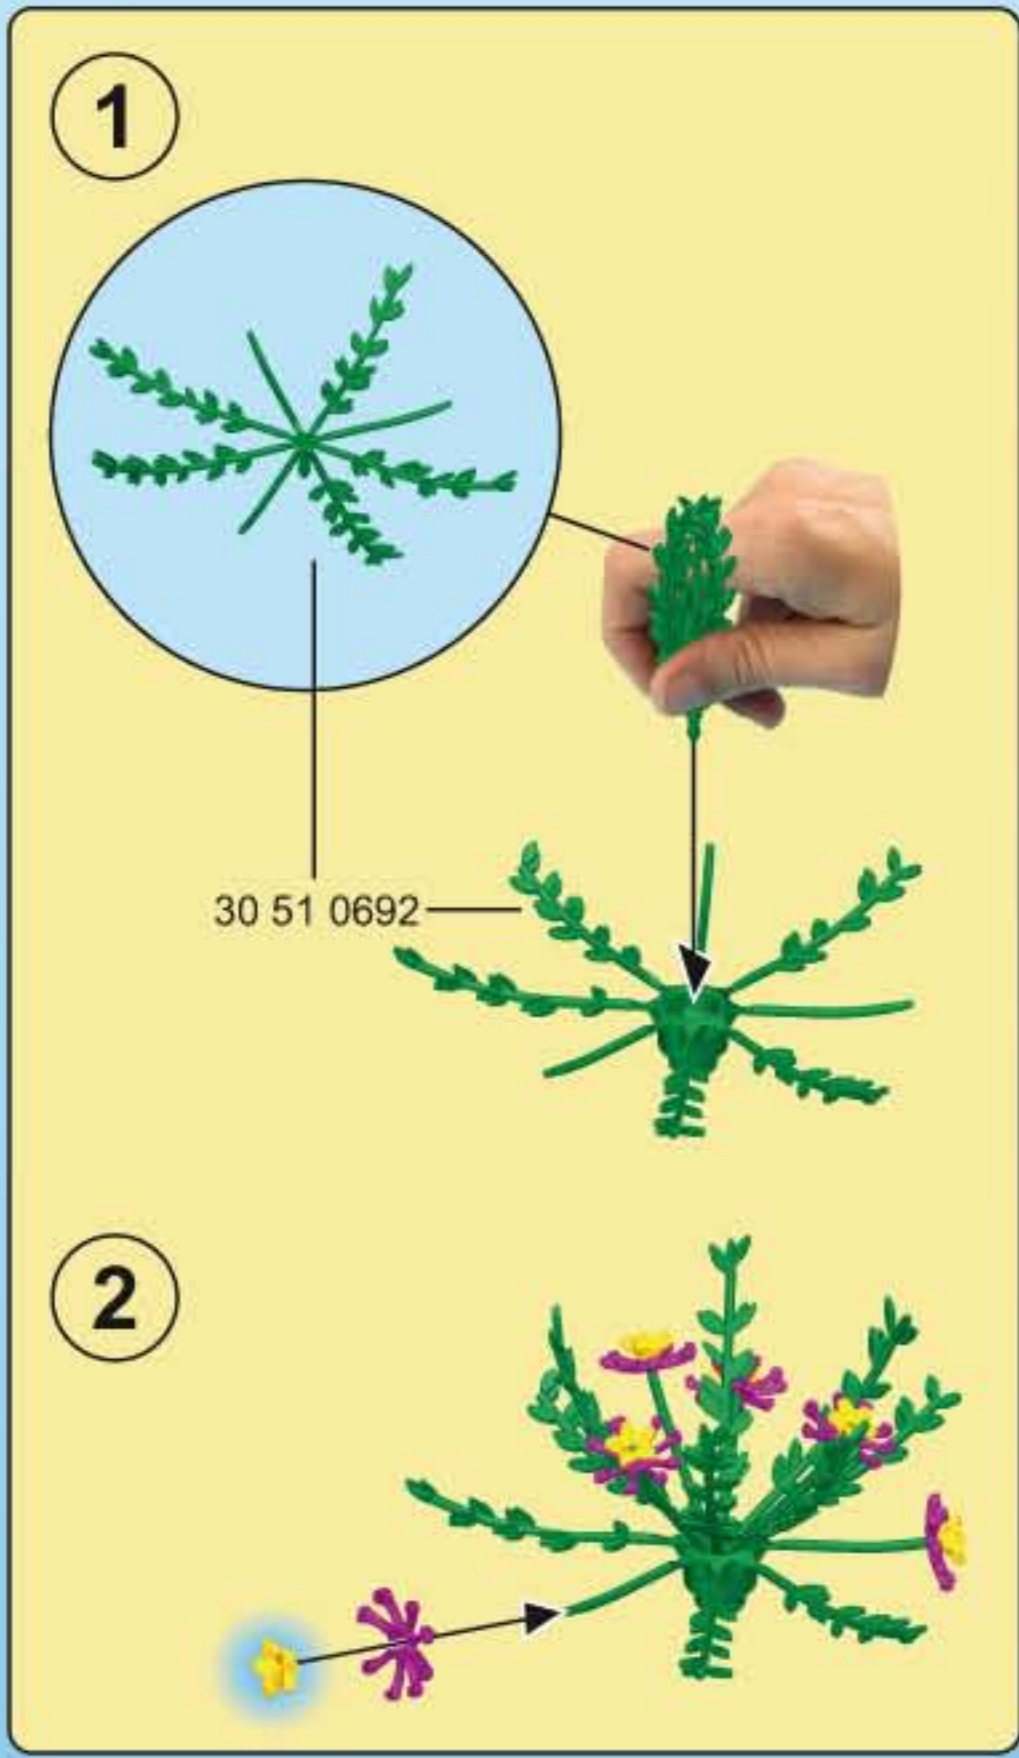

30 04 6332

This diagram shows the assembly of two tree trunks. Two pieces, 30 04 6292 and 30 04 6322, are joined to a central base, 30 04 6332. Then, two larger branching pieces, 30 04 6262, are attached to the trunks.

30 20 4650

This diagram shows two yellow flowers being placed on a green bush-like base, 30 20 4650.

30 24 9829

A circular inset showing a small pile of yellow beads, 30 24 9829.

This inset shows a tree trunk being placed on a light-colored rock formation.

30 25 8922

This main diagram shows the assembly of two trees on a green landscape. The trees are placed on light-colored rock formations. A small bush with yellow flowers is also placed on the landscape. The number 30 25 8922 is shown near the trees.

4

5

6

- 
 8x 30 25 0740
- 
 4x 30 25 0750
- 
 30 25 8192

7

8

1

30 25 7802