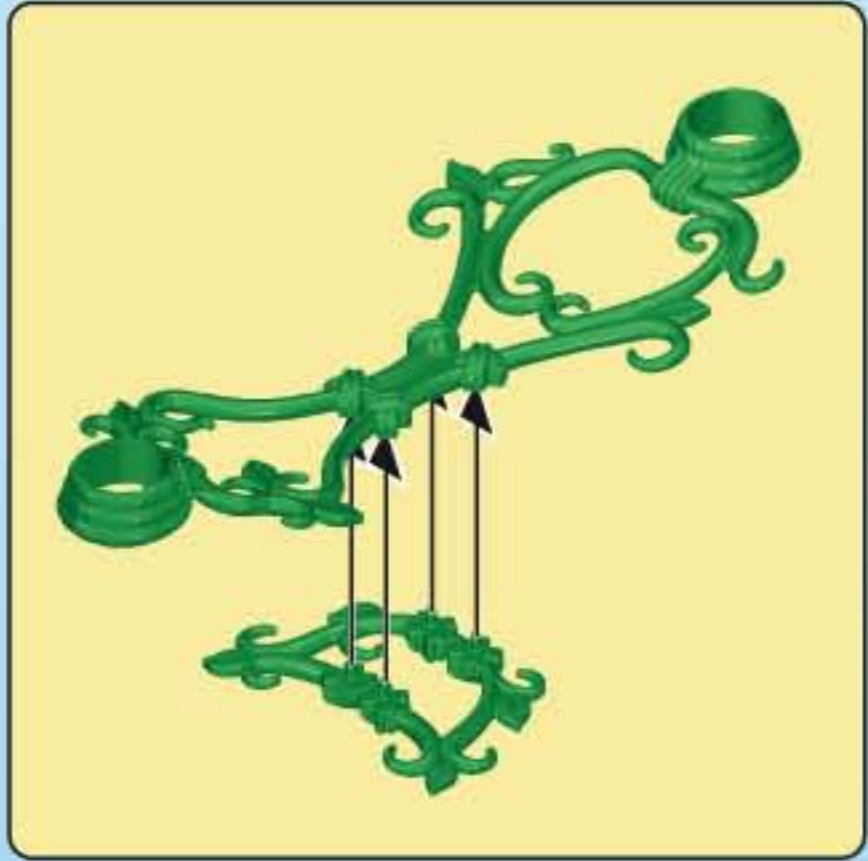

30 04 6332

This diagram shows the assembly of two tree trunks. Two pieces, 30 04 6292 and 30 04 6322, are joined to a central base, 30 04 6332. Then, two larger branching pieces, 30 04 6262, are attached to the trunks.

30 20 4650

This diagram shows two yellow flowers being placed on a green bush-like base, 30 20 4650.

30 24 9829

A circular inset showing a small pile of yellow beads, 30 24 9829.

This inset shows a tree trunk being placed on a light-colored rock formation.

30 25 8922

This main diagram shows the assembly of two trees on a green landscape. The trees are placed on light-colored rock formations. A small bush with yellow flowers is also placed on the landscape. The number 30 25 8922 is shown near the trees.

4

5

6

- 
 8x 30 25 0740
- 
 4x 30 25 0750
- 
 30 25 8192

7

8

1

30 25 7802