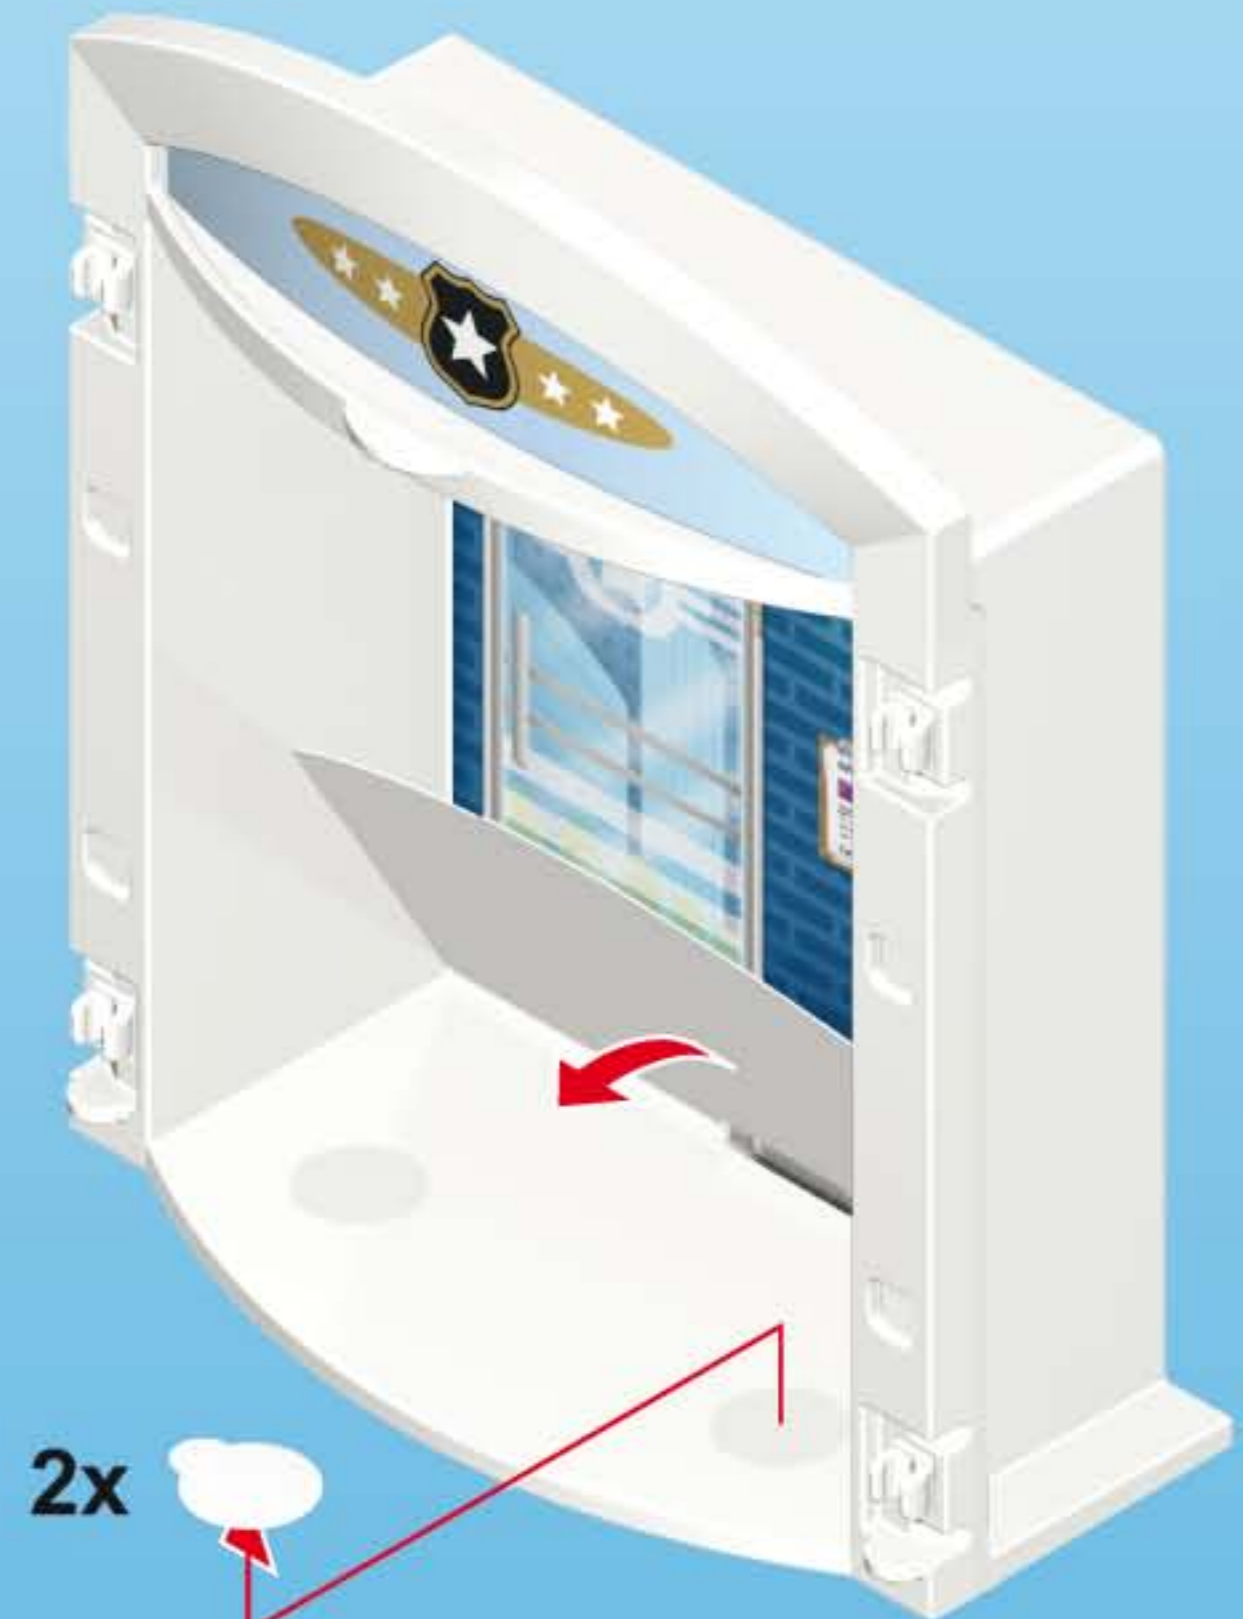

5

**1**

30 05 5762

**2**

2x

30 80 4784

This block contains two sub-diagrams. The first, labeled '1', shows a blue frame with a vertical row of four pairs of white pins being inserted into its side. The second, labeled '2', shows a grey door panel being attached to the blue frame using two white pins. The door panel has a small vent at the top and a handle at the bottom.

30 80 4754

30 05 5782

This block shows the assembly of a grey base. A top plate (1) is placed on a base (2). Yellow and black hazard stripes (3 and 4) are attached to the base. A small sign (5) with a photo and ID number '290-116 A' is placed on the top plate. A small inset shows a photo of a person with a height chart and ID number '290-116 A'.

30 22 6473

30 23 5933

This block shows a red storage bin (30 22 6473) being attached to a red pin (30 23 5933). A circular inset shows a close-up of the red pin.

30 24 4160

30 21 7660

This block shows the final assembly of the white cabinet. The blue frame and grey base are attached to the white cabinet. A red storage bin (30 22 6473) is attached to the side. A grey door panel (30 80 4784) is attached to the front. A blue pin (30 21 7660) is attached to the bottom. A small inset shows a close-up of the blue pin.

30 07 8990

30 03 4630

Detailed description: This block shows the main assembly diagram. A white police station set is shown with a blue cabinet attached to its side. A red bin (30 07 8990) is placed on a shelf inside the cabinet. A flashlight (30 03 4630) is placed on a shelf below the bin. A height chart is attached to the cabinet's interior wall. A grey plate (30 05 5802) is attached to the side of the cabinet. A grey bracket (30 05 5792) is attached to the side of the cabinet. A yellow and black striped platform is placed on the floor of the station set.