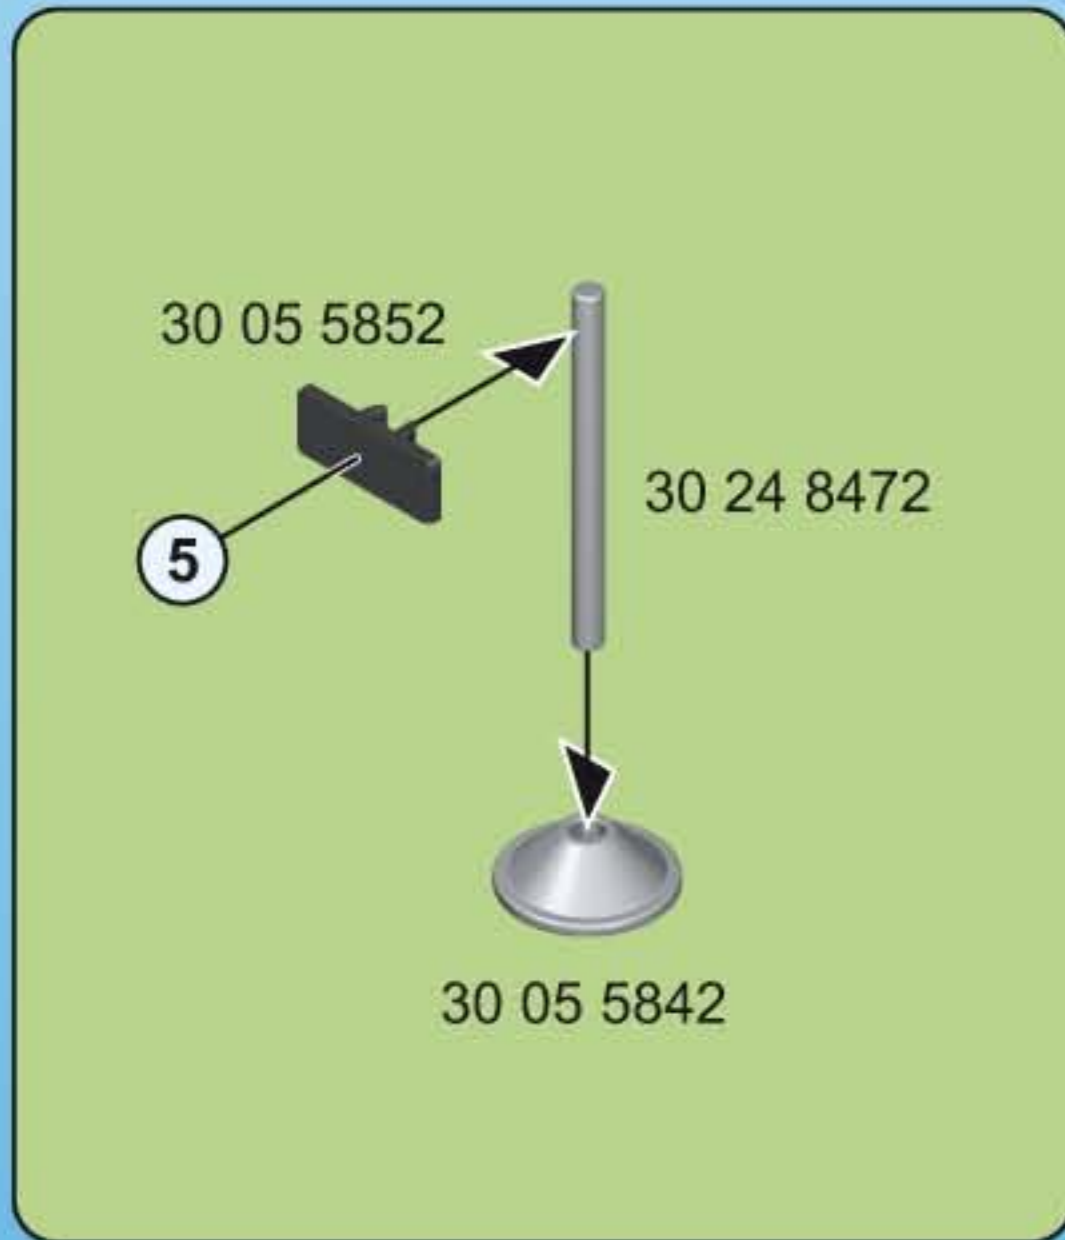

5

1

30 05 5762

2

2x

30 80 4784

This block contains two sub-diagrams. The first, labeled '1', shows a blue frame with a white pin being inserted into a hole. The second, labeled '2', shows a grey door panel being attached to the blue frame using two white pins. A red arrow points from the '2x' label to the pins.

!

30 23 8052

30 03 4940

30 62 7872

30 03 2530

30 23 8052

30 03 4940

30 03 2530