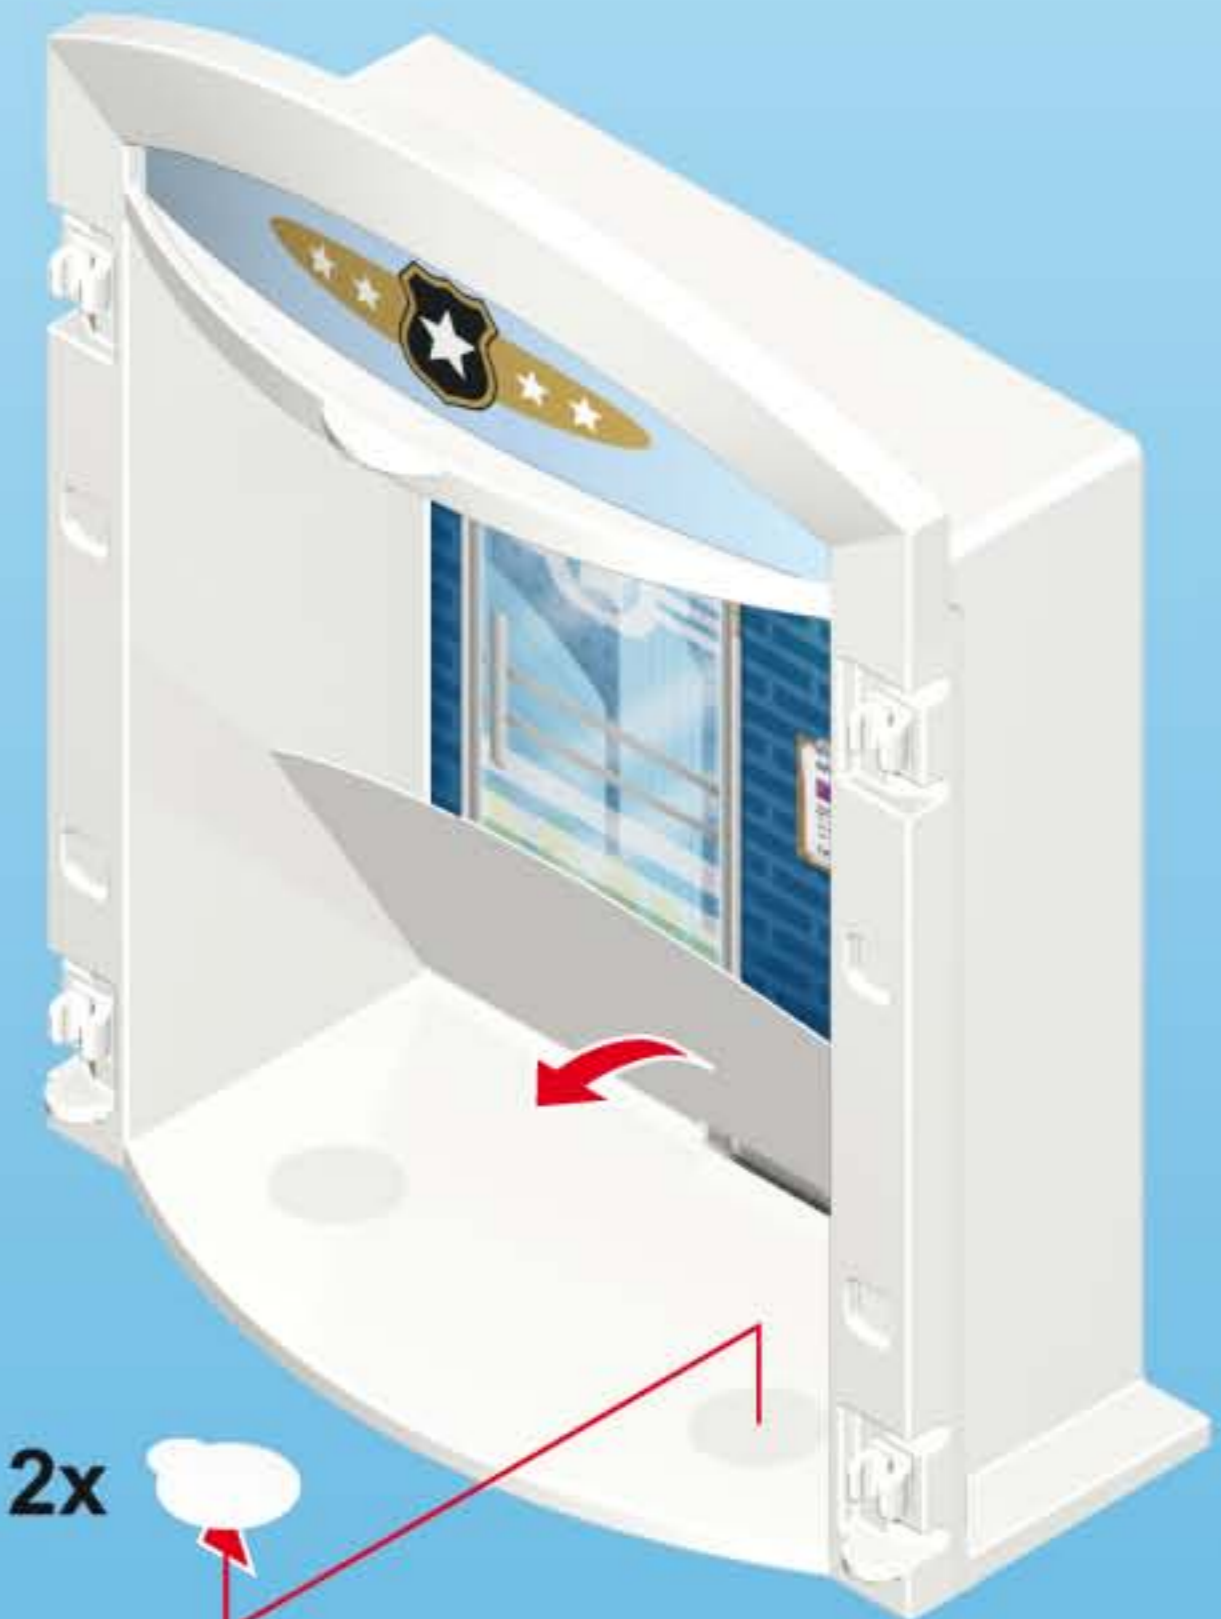

5

1

30 05 5762

2

2x

30 80 4784

This block contains two sub-diagrams. The first, labeled '1', shows a blue frame with a white pin being inserted into a hole. The second, labeled '2', shows a grey door panel being attached to the blue frame using two white pins. A red arrow points from the '2x' label to the pins.

30 80 4754

30 05 5782

This block shows the assembly of a grey base. A small inset image shows a collection of parts: two yellow and black striped vertical markers (1, 2), two smaller striped markers (3, 4), a grey plate (5), a photo of a person (6), and a grey base (7). The main diagram shows the grey base (7) being assembled with the markers (1, 2, 3, 4) and the plate (5).

30 22 6473

30 23 5933

This block shows a red storage bin (30 22 6473) being attached to the assembly using two red pins (30 23 5933). A circular inset shows a close-up of the red pin being inserted into the bin.