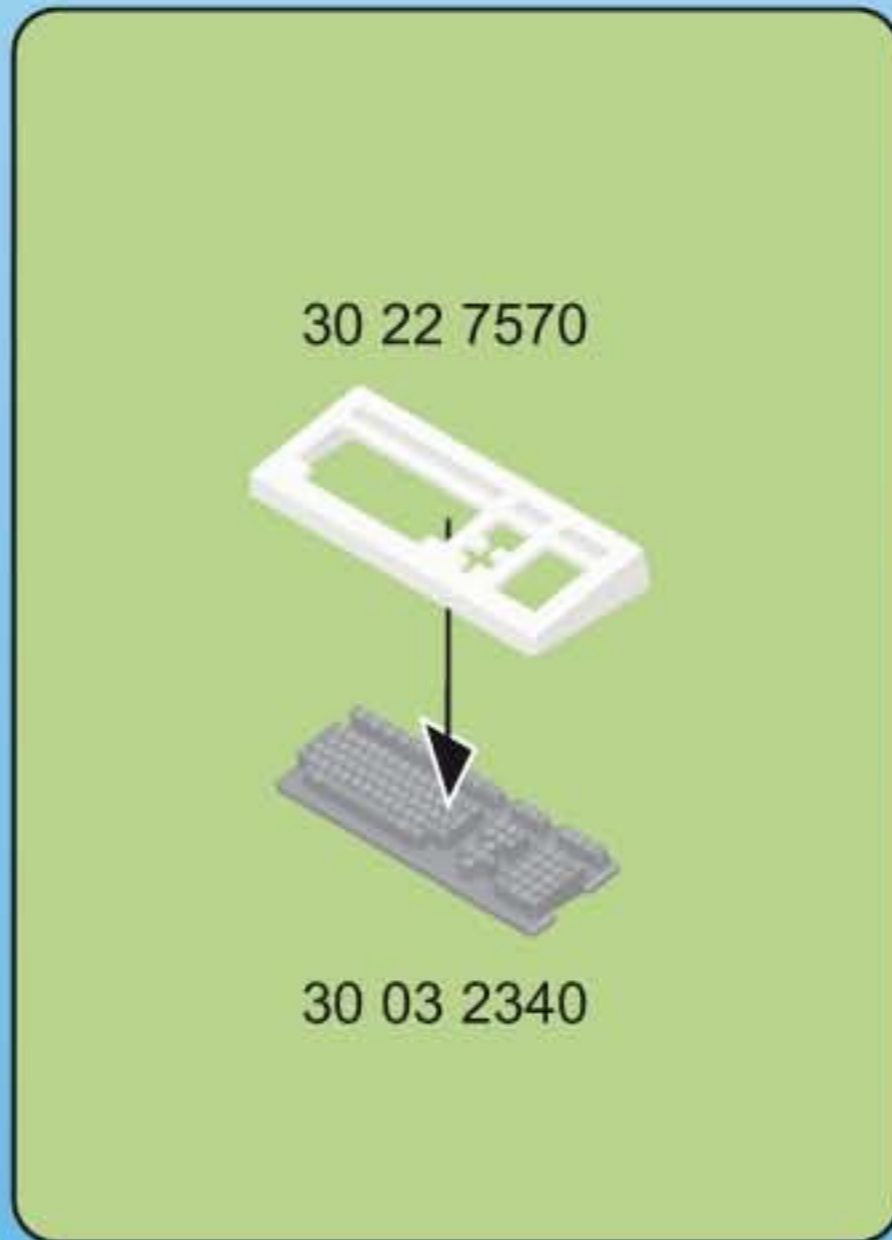

5

1

30 05 5762

2

2x

30 80 4784

This block contains two sub-diagrams. The first, labeled '1', shows a blue frame with a white pin being inserted into a hole. The second, labeled '2', shows a grey door panel being attached to the blue frame using two white pins. A red arrow points from the '2x' label to the pins.

!

30 23 8052

30 03 4940

30 62 7872

30 03 2530

30 23 8052

30 03 4940

30 03 2530