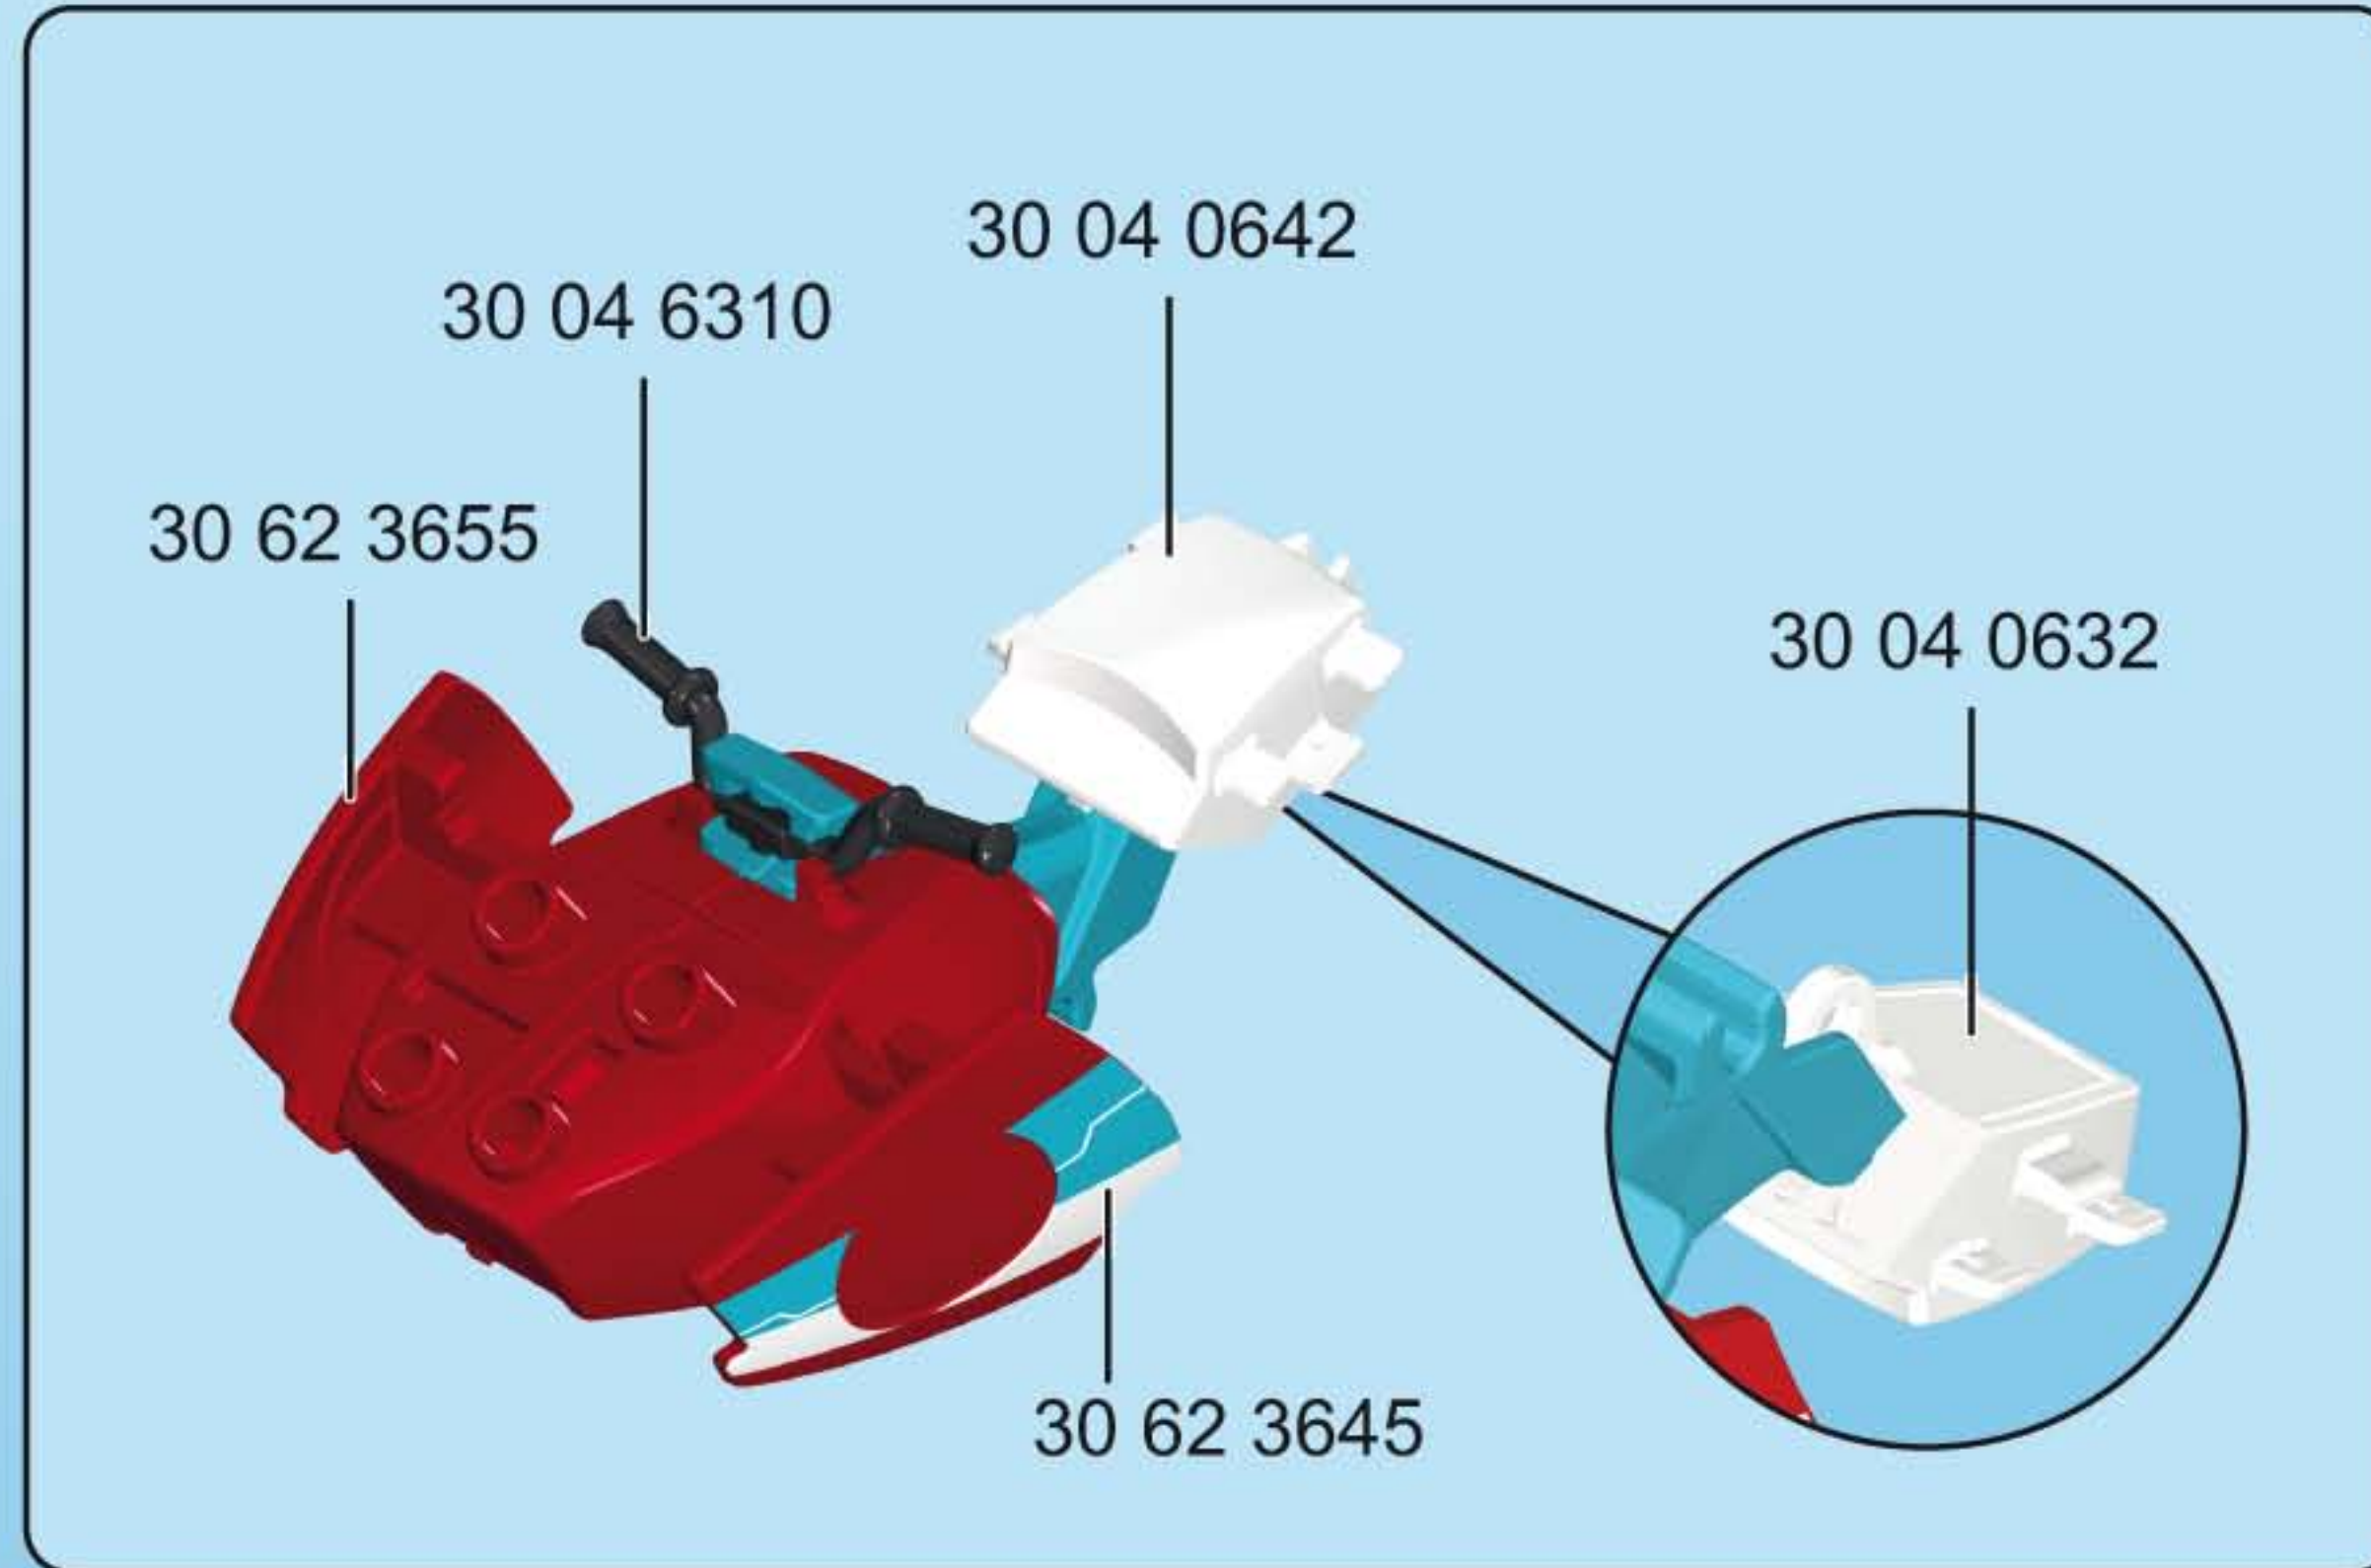

Serviceadressen finden Sie in allen
Playmobil-Prospekten

Addresses of Customer Service Depart-
ments are shown in all Playmobil
catalogues

L'adresse du service consommateurs
est indiquée dans tous les catalogues
Playmobil

Troverete gli indirizzi dei centri di
assistenza in tutti i cataloghi Playmobil

In alle PLAYMOBIL catalogi vindt u het
adres van onze klantendienst.

Las Direcciones de los Departamentos de
Servicio al Consumidor se encuentran
en todos los catálogos Playmobil

Η διεύθυνση του Γραφείου Εξυπηρέτησης
Καταναλωτών PLAYMOBIL βρίσκεται σε
όλους τους καταλόγους PLAYMOBIL.

pronounce: plāy-mō-bēēl

© 2016 geobra Brandstätter Stiftung & Co.KG
Brandstätterstr. 2-10
90513 Zirndorf, Germany.
No. 30 80 2114 11.16