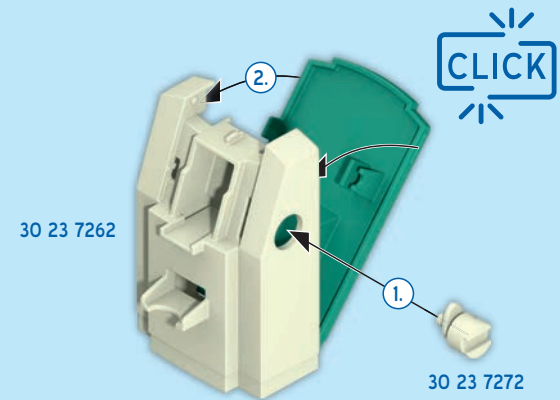

WARNING:
CHOKING HAZARD
Small parts. Not for children under 3 years.
Ne concerne que les USA

Wichtige Unterlagen, bitte sorgfältig aufbewahren!
Important: Please keep these instructions for future reference!
Documents importants, à conserver soigneusement!
¡Por favor, guarde estas instrucciones para el futuro!
Belangrijke documenten, bewaar deze zorgvuldig!

Abbildungen können vom Original abweichen.
Product may differ from image shown.
Les illustrations peuvent différer de l'original.
Las ilustraciones pueden diferir del original.
Afbeeldingen kunnen verschillen van het werkelijke artikel.

1

30 60 1932

30 23 7262

30 23 7272

2

30 80 3084

3

30 23 7222

4

30 72 2144

6X

CLICK

5

30 29 0110