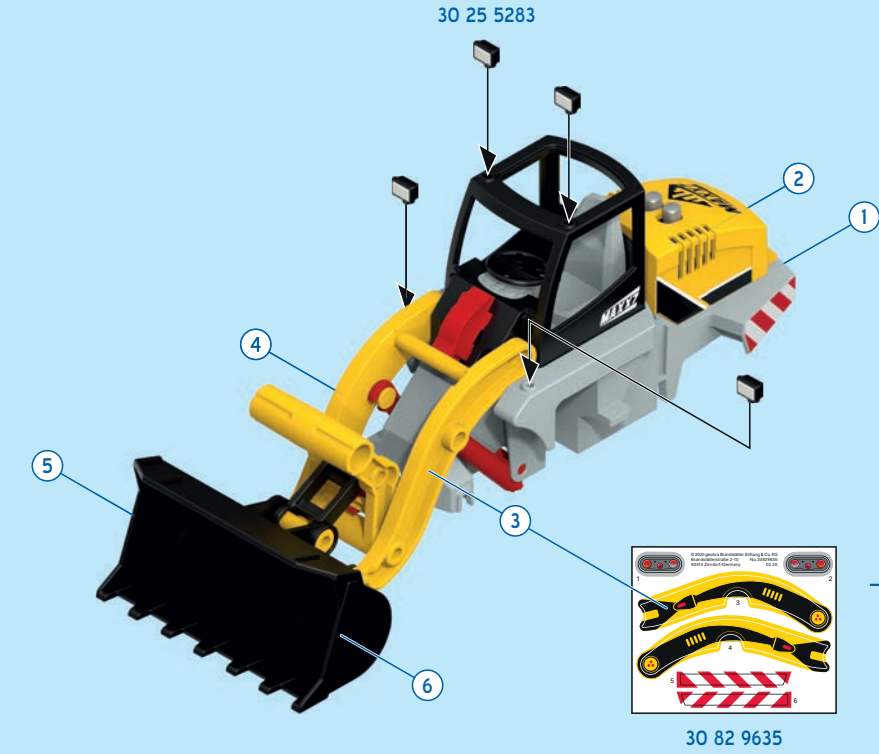

playmobil®

CITY ACTION

70445

1

WARNING:
CHOKING HAZARD

Small parts. Not for children under 3 years.

"Ne concerne que les USA"

2