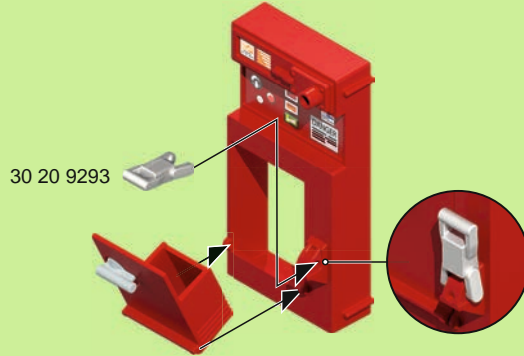

7

1

8

7

30 06 5173

2

30 06 5183

30 03 6600

30 21 0700