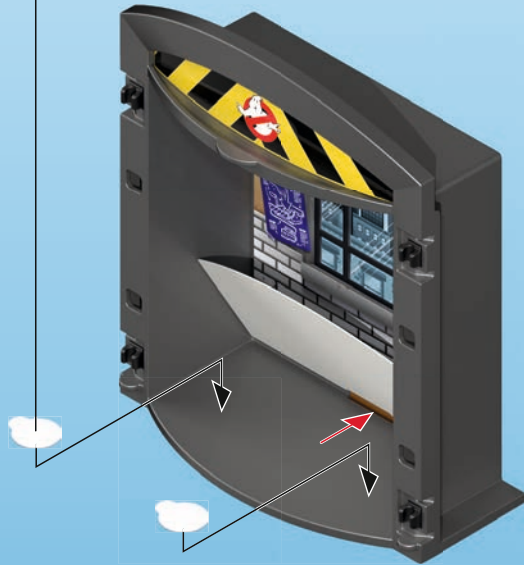

30 80 9313

4

5

① 30 05 5722

②

2x

30 82 7035

Detailed description: This block contains two sub-steps for assembly. Step 1 shows a grey plastic panel (part 30 05 5722) with two white circular pieces being inserted into its top and bottom edges. Step 2 shows a red panel (part 30 82 7035) being inserted into the main body of the grey panel, followed by two more white circular pieces being inserted into the top edge.

30 21 0700

Detailed description: This diagram shows the grey panel from the previous steps being attached to a larger black structure. Arrows indicate the placement of the panel on the top and bottom edges of the black structure. A red circular piece (part 30 05 3102) is shown being inserted into a hole in the black structure, and a grey ball (part 30 21 0700) is shown being inserted into a hole in the bottom edge of the black structure.

30 05 3112

30 05 3102

Detailed description: This block shows a red circular piece (part 30 05 3112) and a grey ball (part 30 05 3102) with an arrow pointing to the red piece, indicating they are related components.