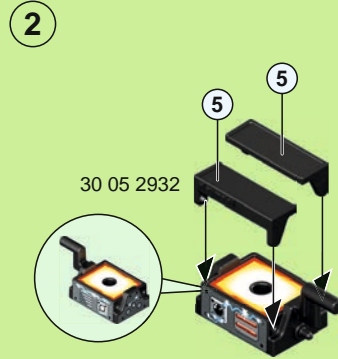

30 80 9313

4

5

① 30 05 5722

②

2x

30 82 7035

Detailed description: This block contains two sub-steps for assembly. Step 1 shows a grey plastic panel (part 30 05 5722) with two white circular pieces being inserted into its top and bottom edges. Step 2 shows a red panel (part 30 82 7035) being inserted into the main body of the grey panel, followed by two more white circular pieces being inserted into the top edge.

30 05 3112

30 05 3102

Detailed description: This block shows a red circular piece (part 30 05 3112) and a grey ball (part 30 05 3102) with an arrow pointing to the red piece, indicating they are related components.

30 03 6600

30 21 0700

30 05 3122

30 80 2265

1

2

1

30 61 9330