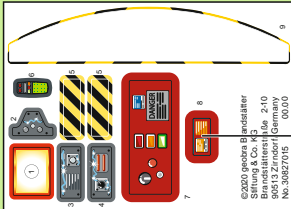

7

1

8

7

30 06 5173

2

30 06 5183

30 03 6600

30 21 0700