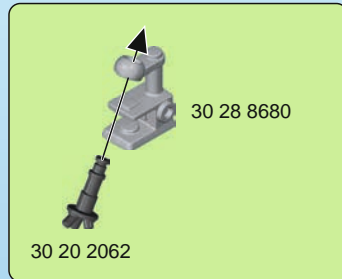

30 05 3112

30 05 3102

Detailed description: This block shows a red circular piece (part 30 05 3112) and a grey ball (part 30 05 3102) with an arrow pointing to the red piece, indicating they are related components.

2

30 07 3680

30 05 2952

1

30 03 2400

30 03 2390

2

30 03 4650