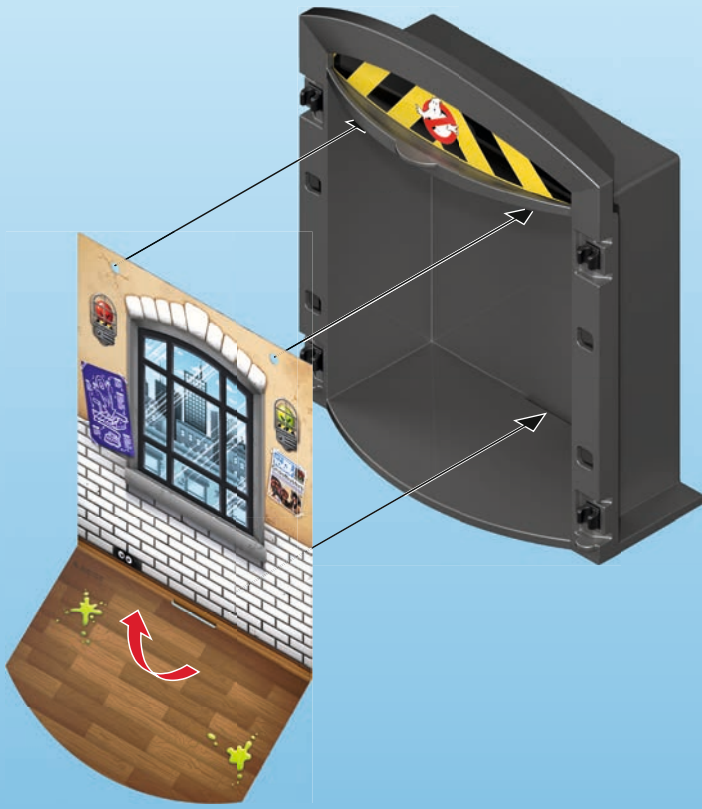

WARNING:
CHOKING HAZARD
Small parts. Not for children under 3 years.

"Ne concerne que les USA"

1

2