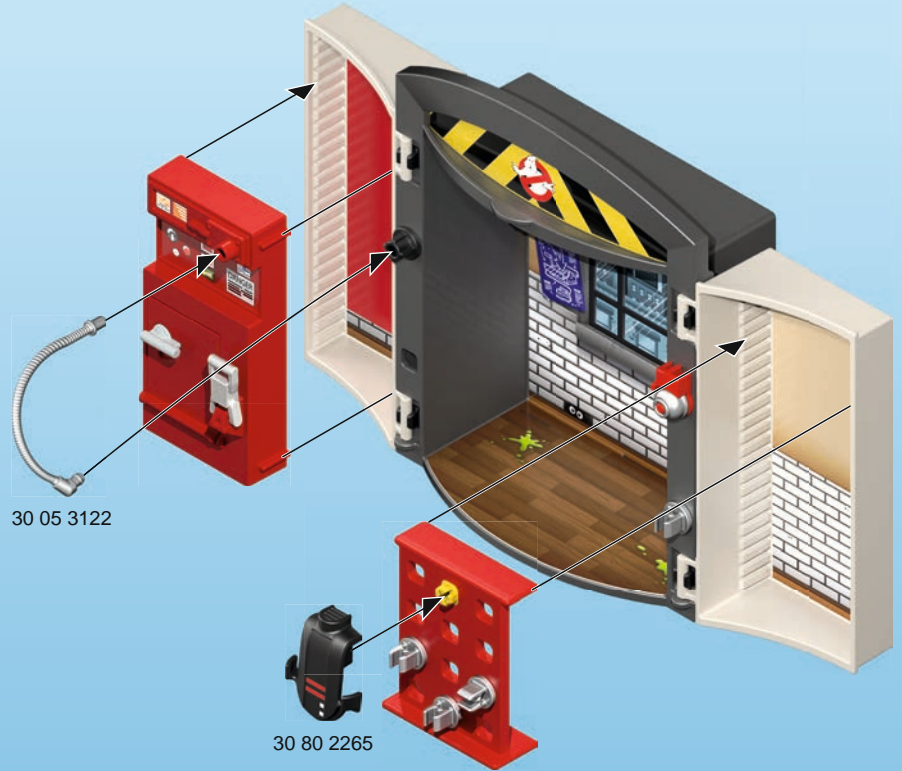

30 05 3122

30 80 2265