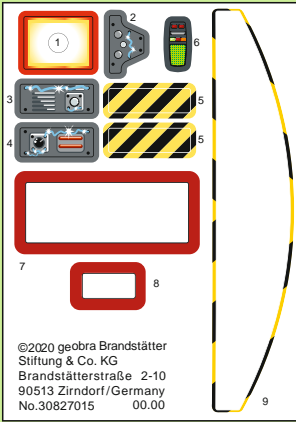

30 80 9313

4

5

① 30 05 5722

②

2x

30 82 7035

Detailed description: This block contains two sub-steps for assembly. Step 1 shows a grey plastic panel (part 30 05 5722) with two white circular pieces being inserted into its top and bottom edges. Step 2 shows a red panel (part 30 82 7035) being inserted into the main body of the grey panel, followed by two more white circular pieces being inserted into the top edge.

30 21 0700

Detailed description: This diagram shows the grey panel from the previous steps being attached to a larger black structure. Arrows indicate the placement of the panel on the top and bottom edges of the black structure. A red circular piece (part 30 05 3102) is shown being inserted into a hole in the black structure, and a grey ball (part 30 21 0700) is shown being inserted into a hole in the bottom edge of the black structure.

30 05 3112

30 05 3102

Detailed description: This block shows a red circular piece (part 30 05 3112) and a grey ball (part 30 05 3102) with an arrow pointing to the red piece, indicating they are related components.

30 03 6600

30 21 0700

30 05 3122

30 80 2265

1

2

1

30 61 9330