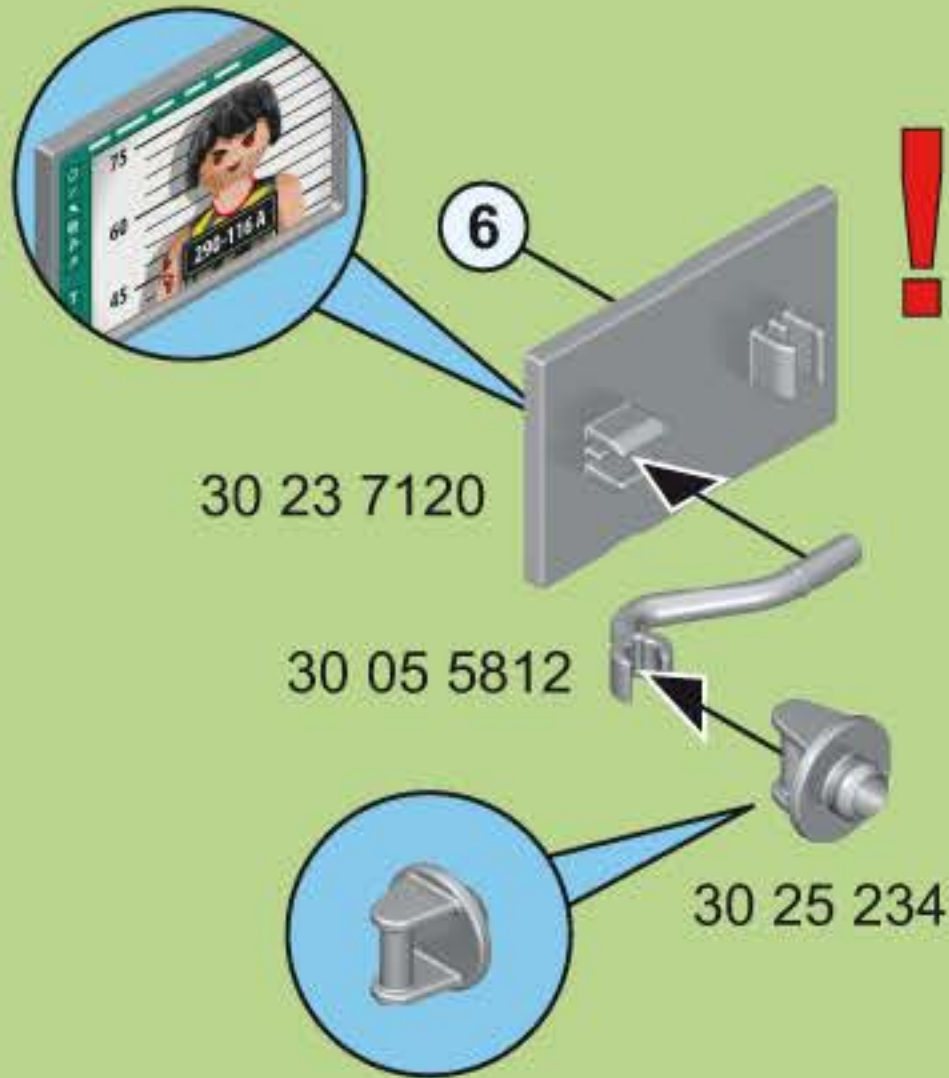

30 23 7120

30 05 5812

30 25 2343

30 23 8052

30 03 4940