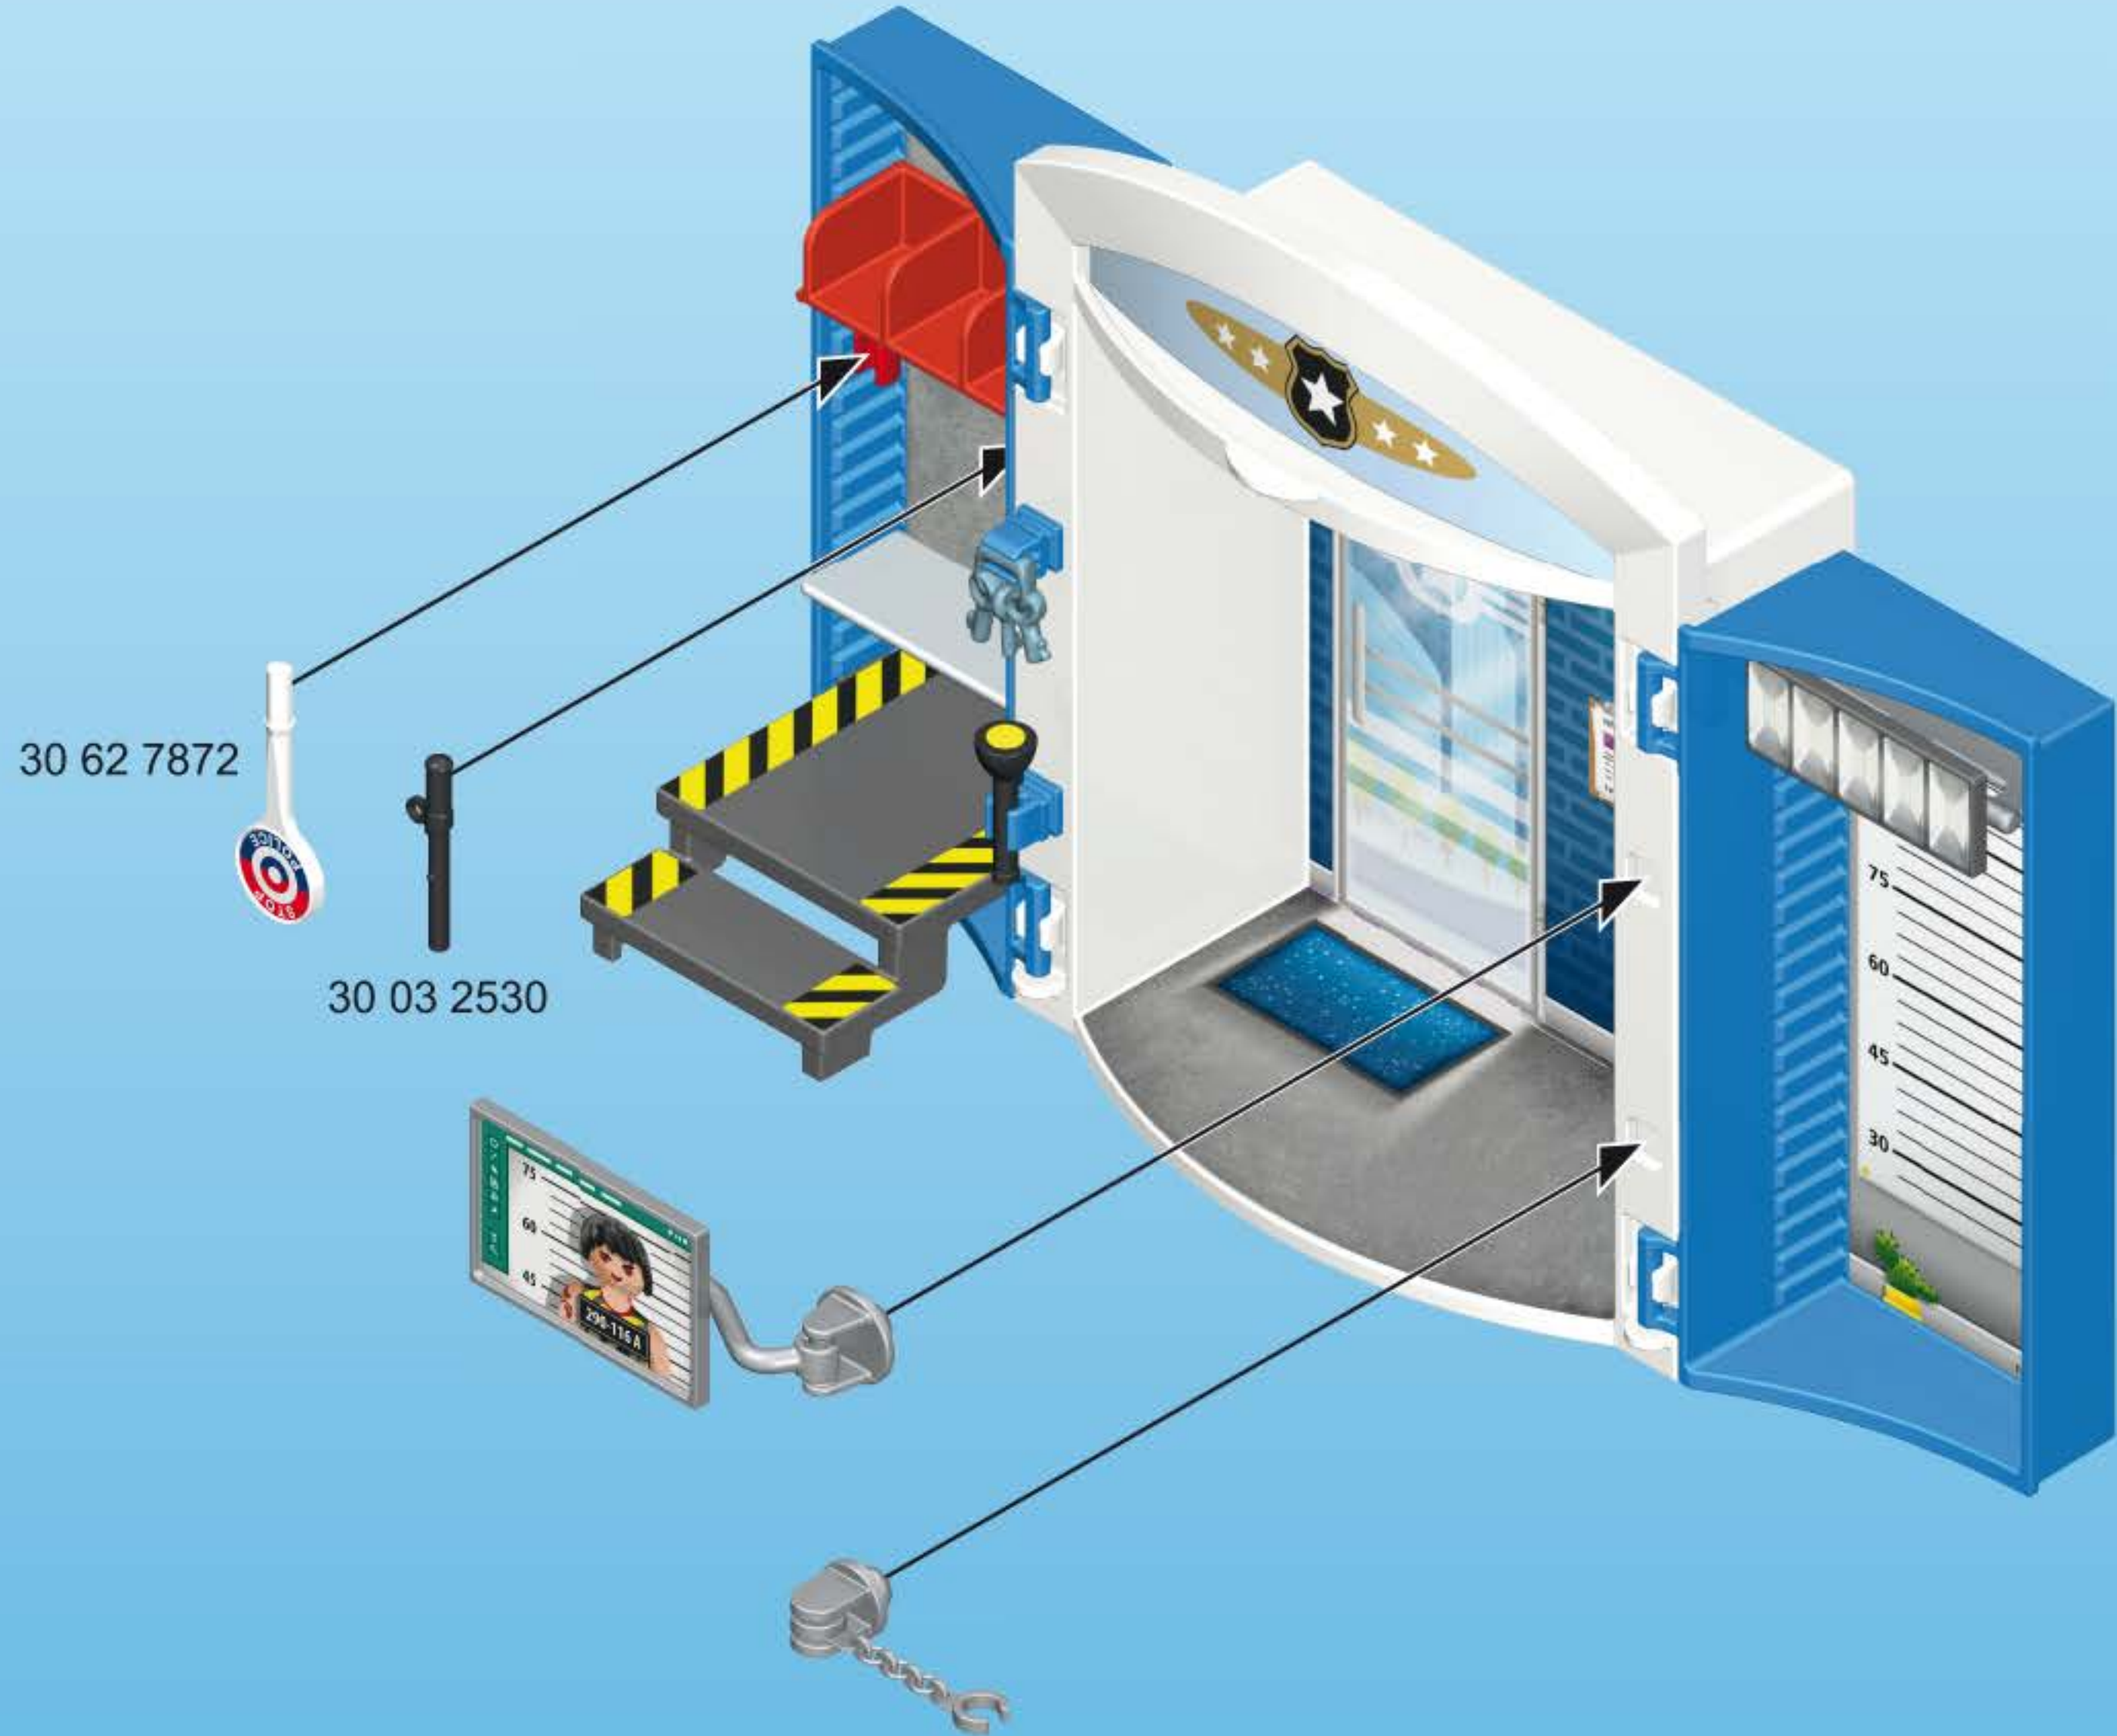

30 62 7872

30 03 2530