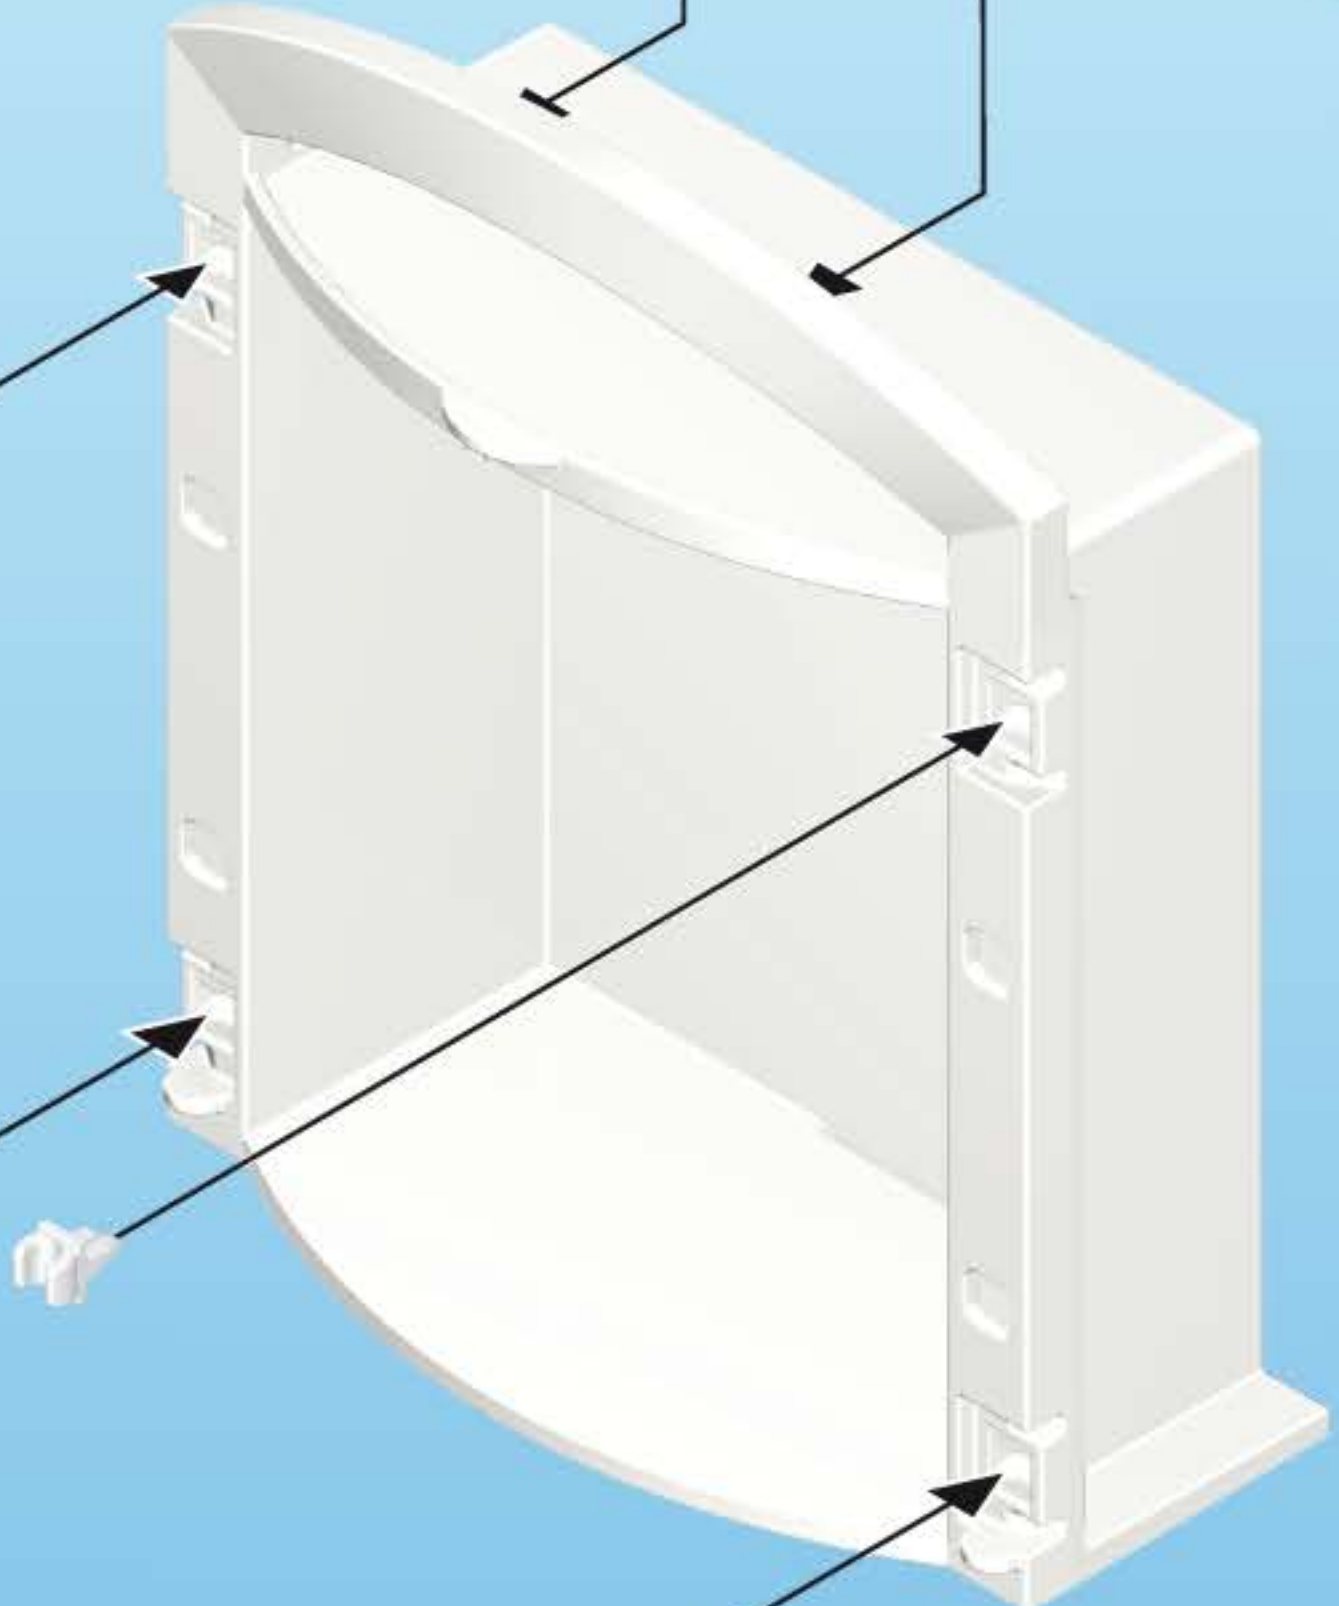

1

30 25 9032

30 63 1545