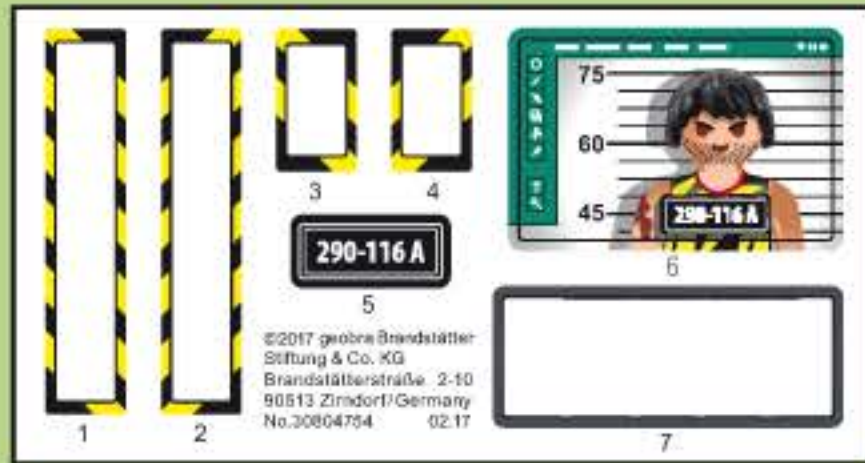

30 23 7120

30 05 5812

30 25 2343

30 23 8052

30 03 4940

30 62 7872

30 03 2530