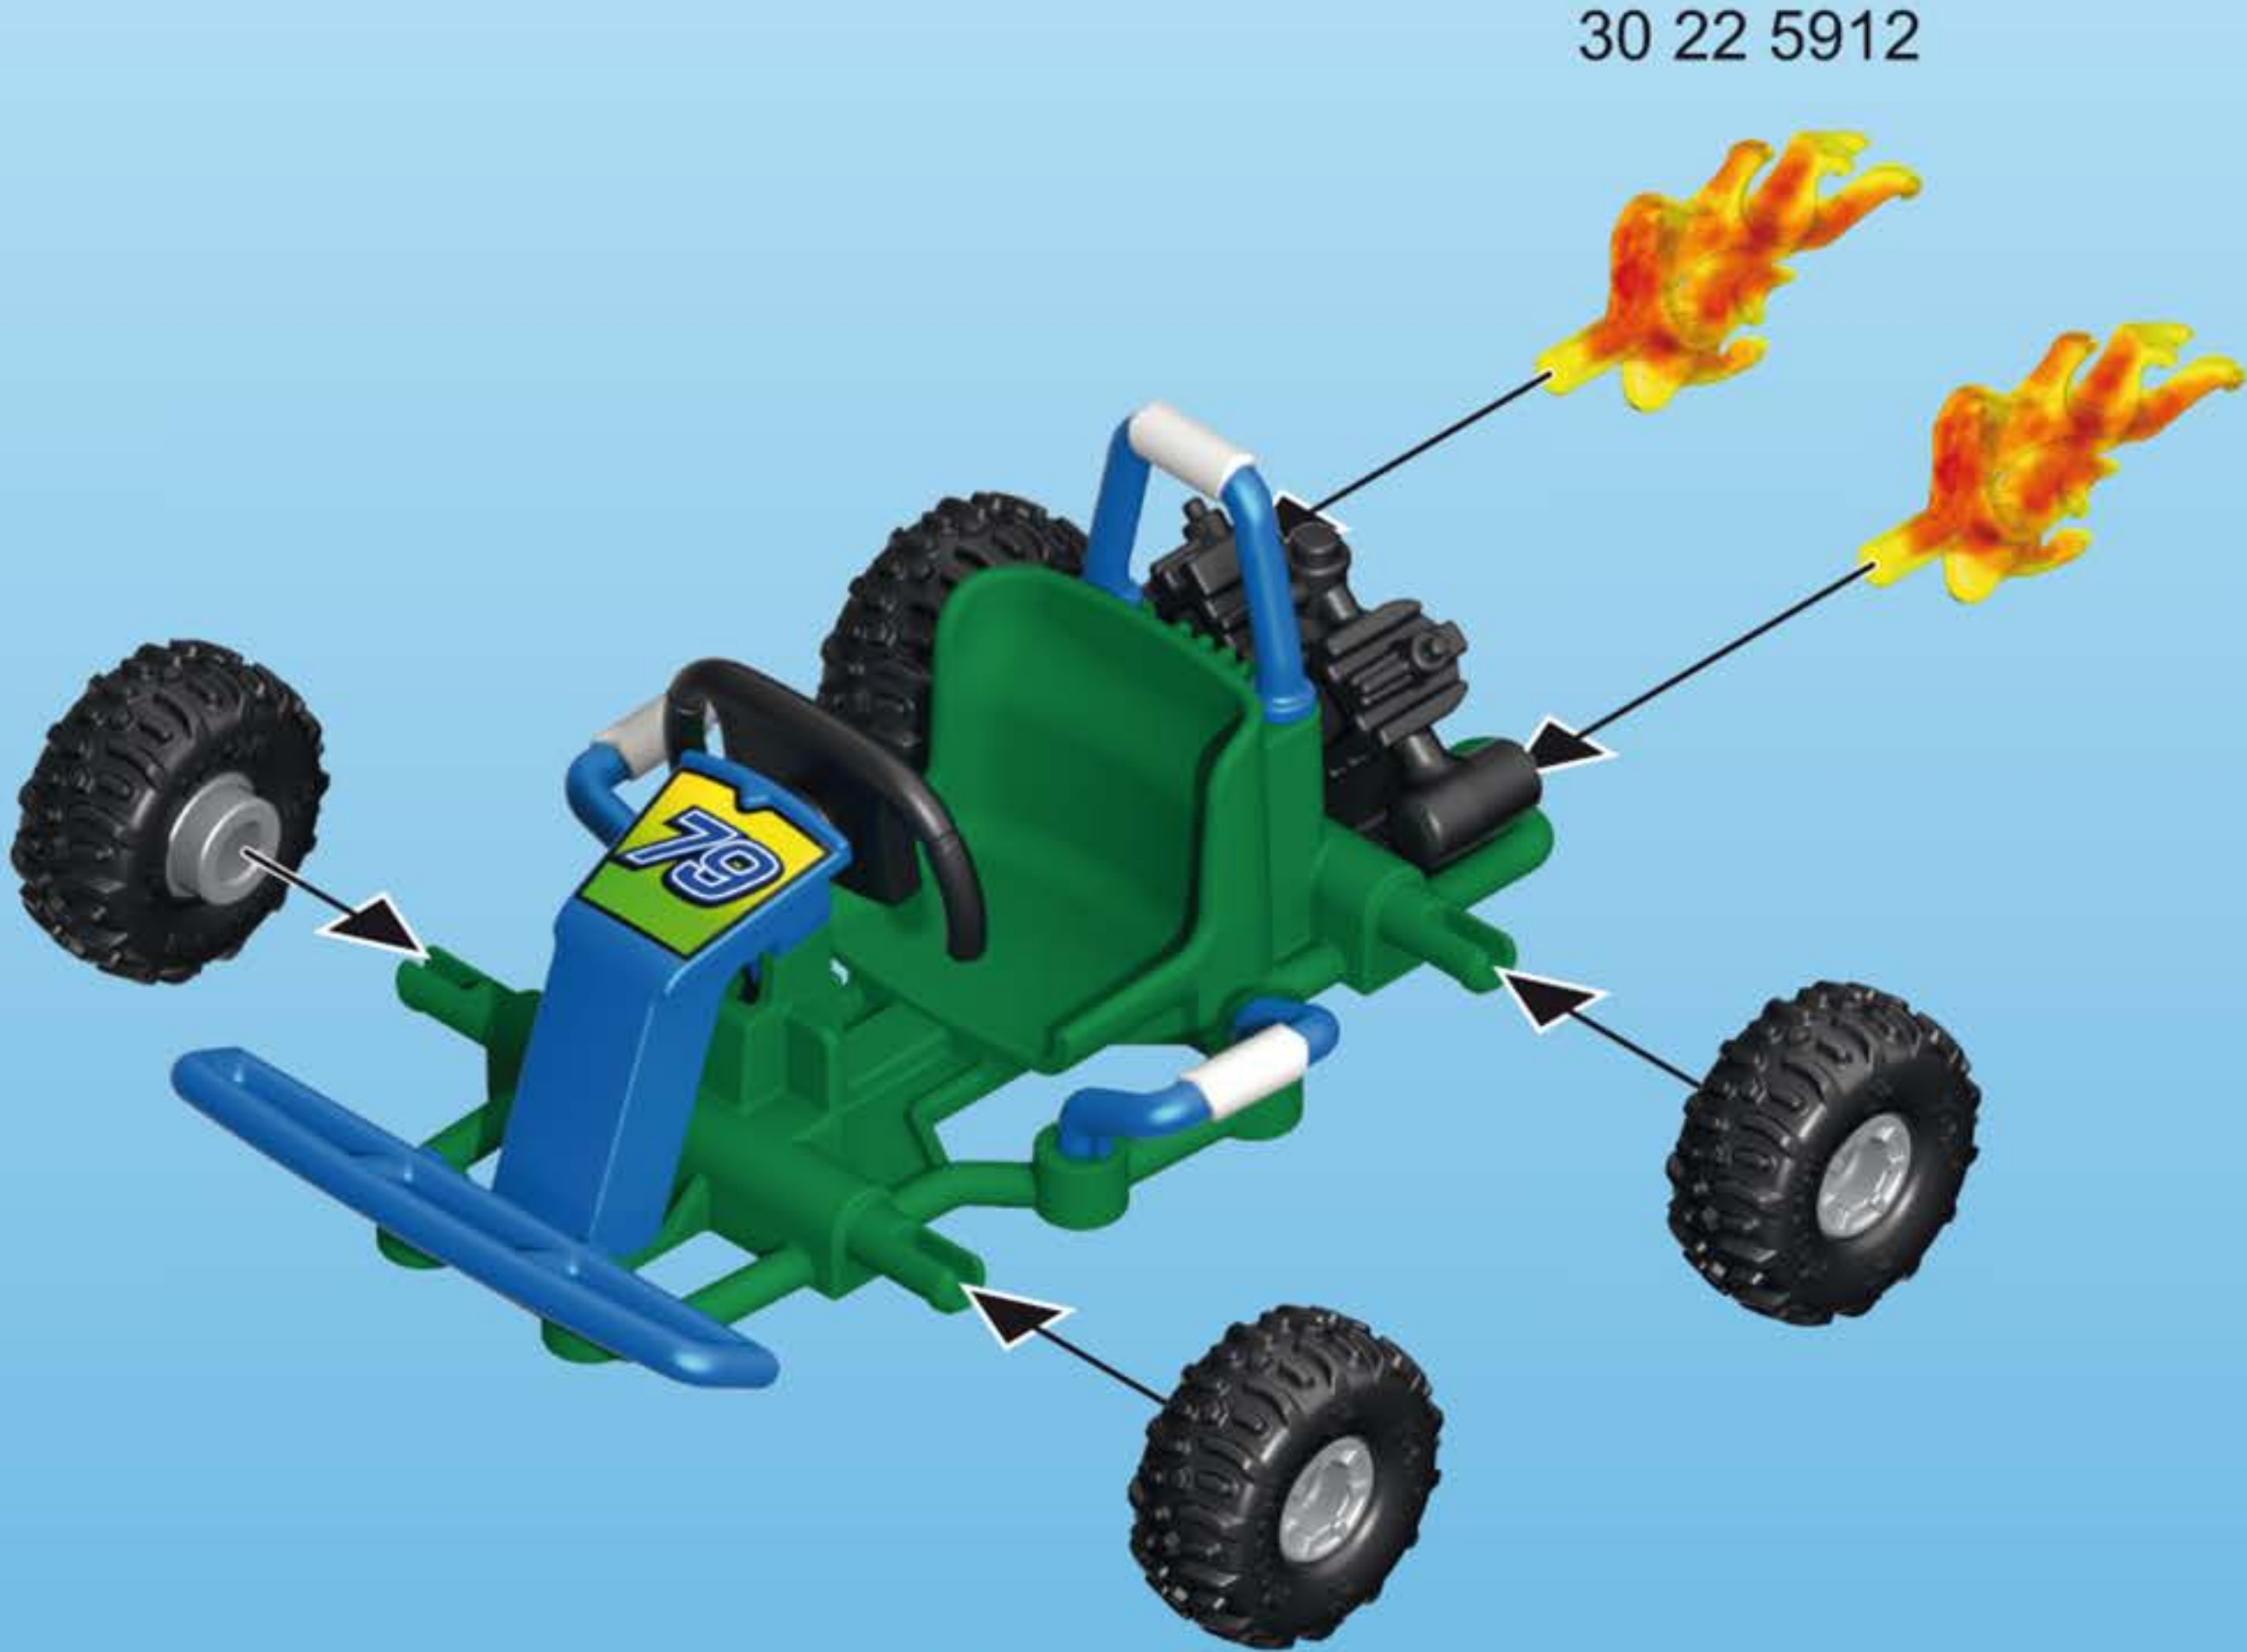

3

4x
30 82 6284

30 02 2432

4