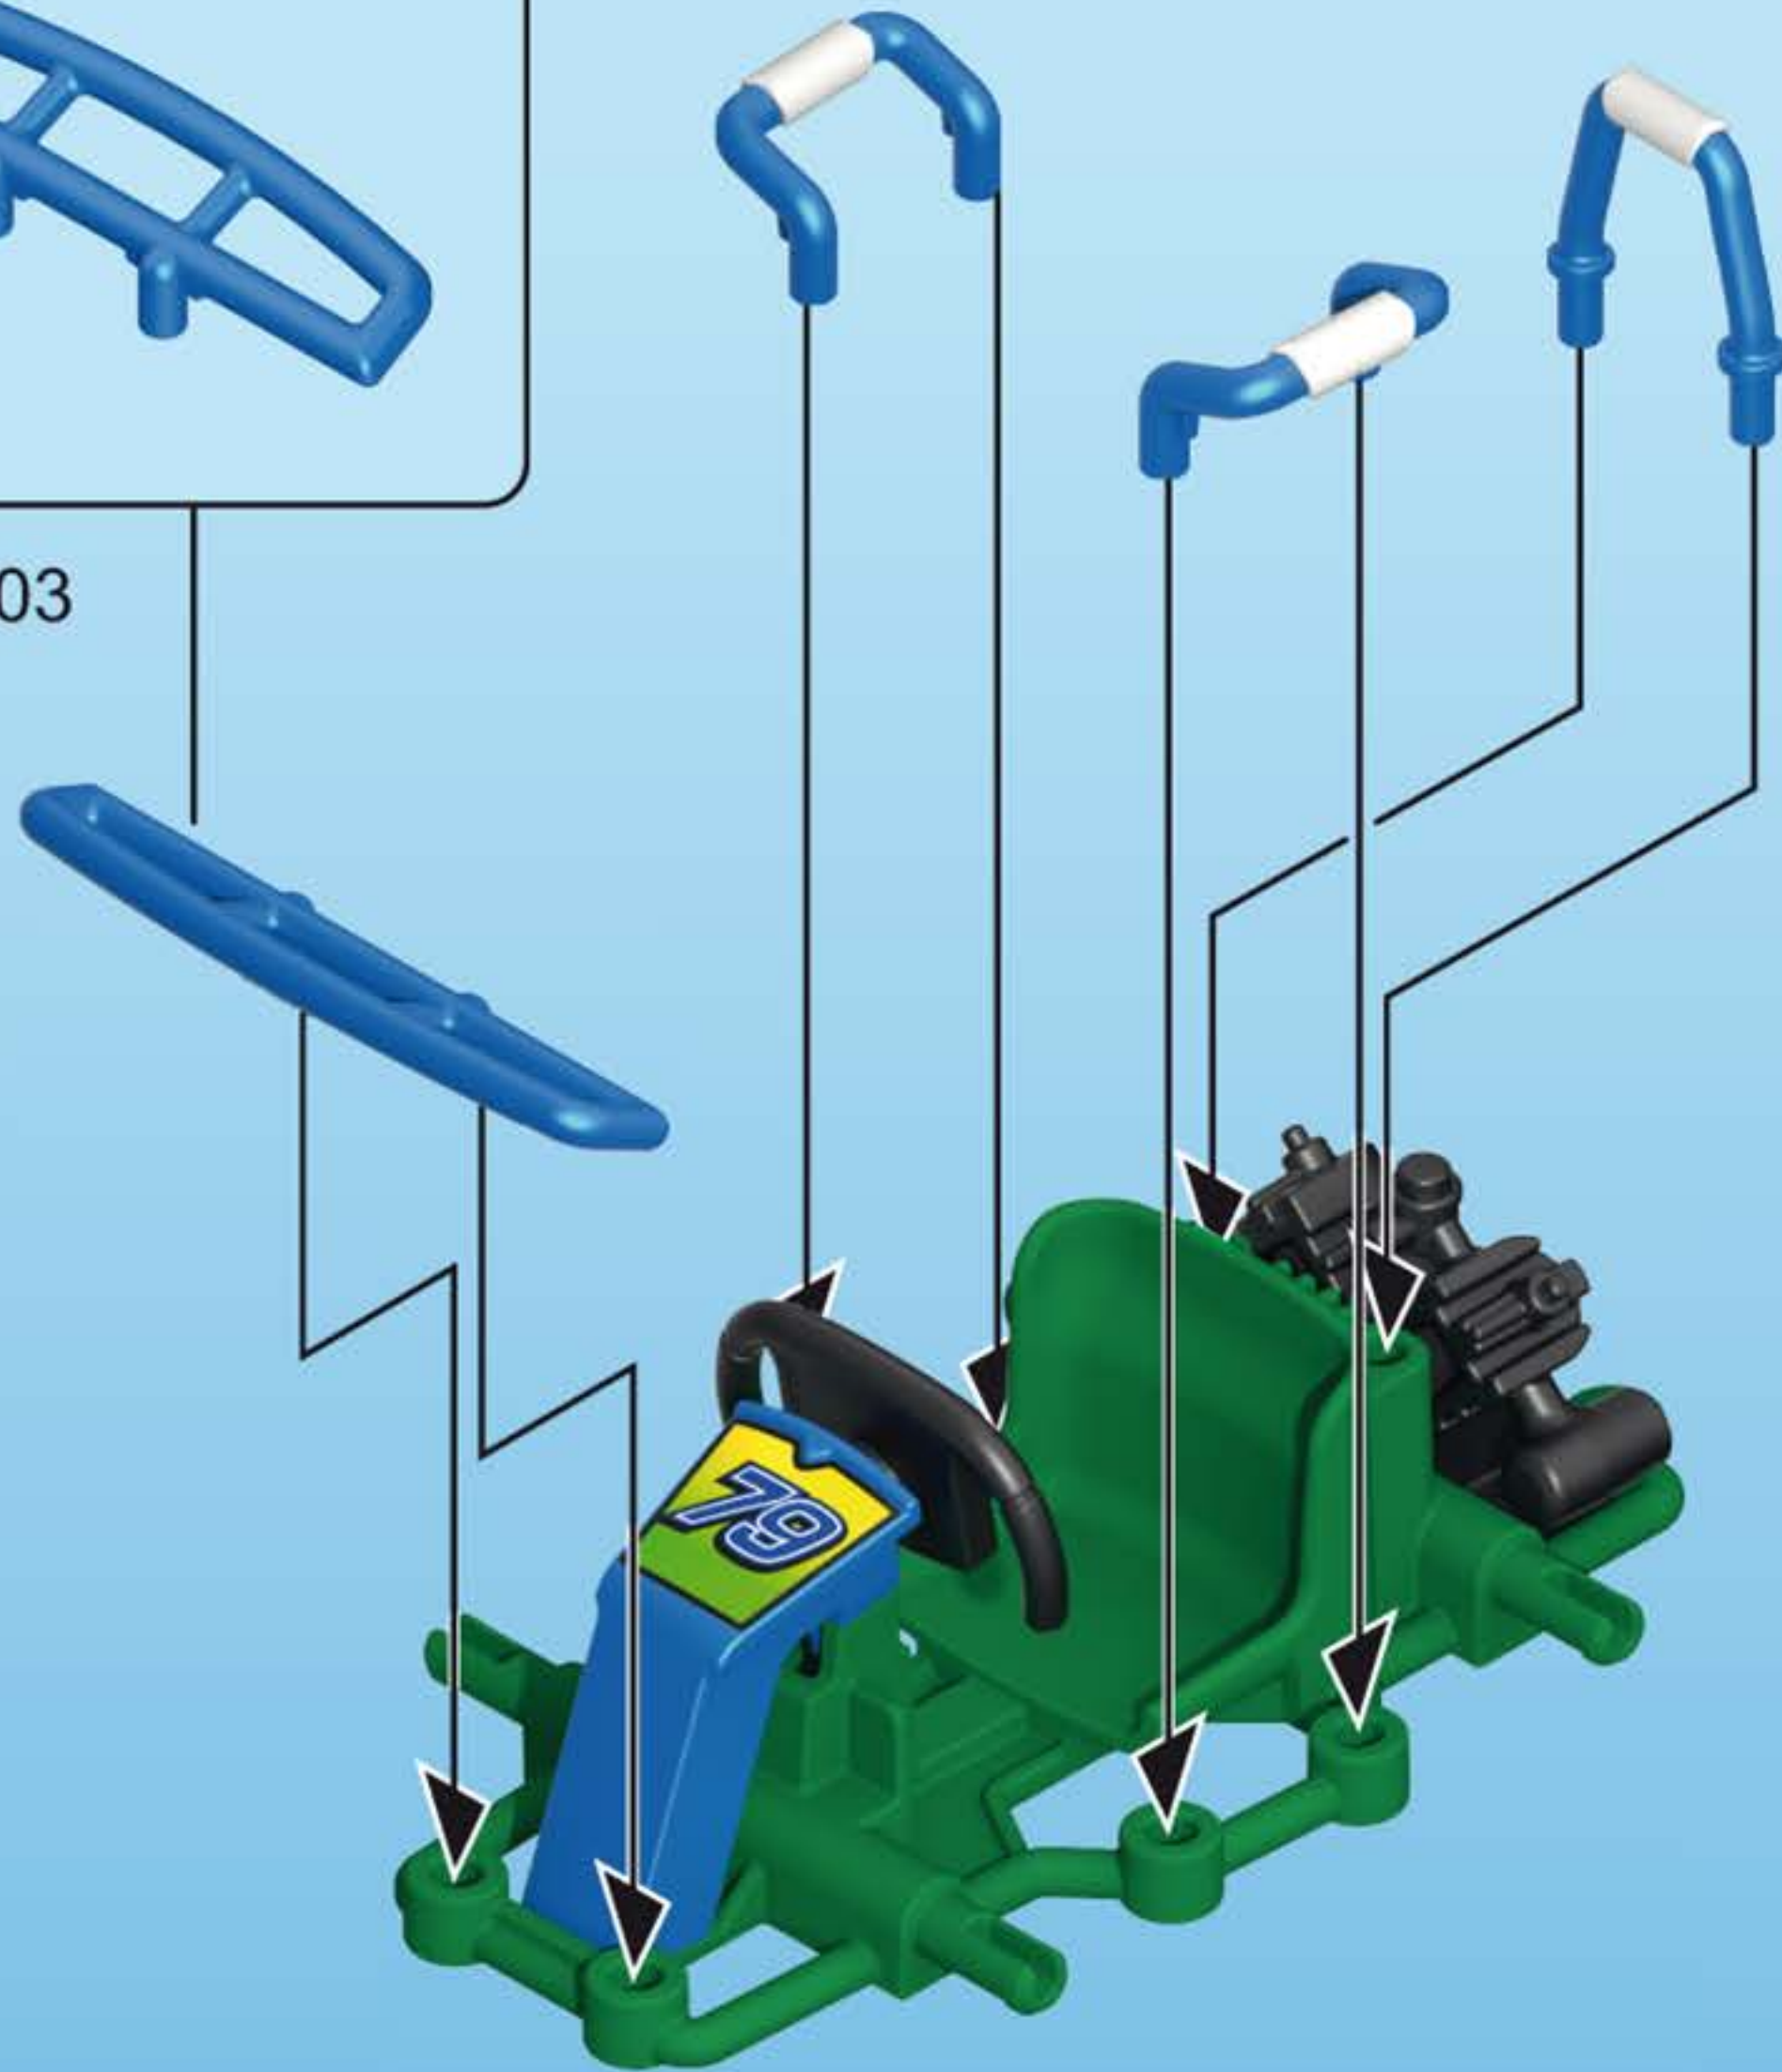

2

2x

30 07 0410

30 05 6013

30 05 6023

30 05 6003

3