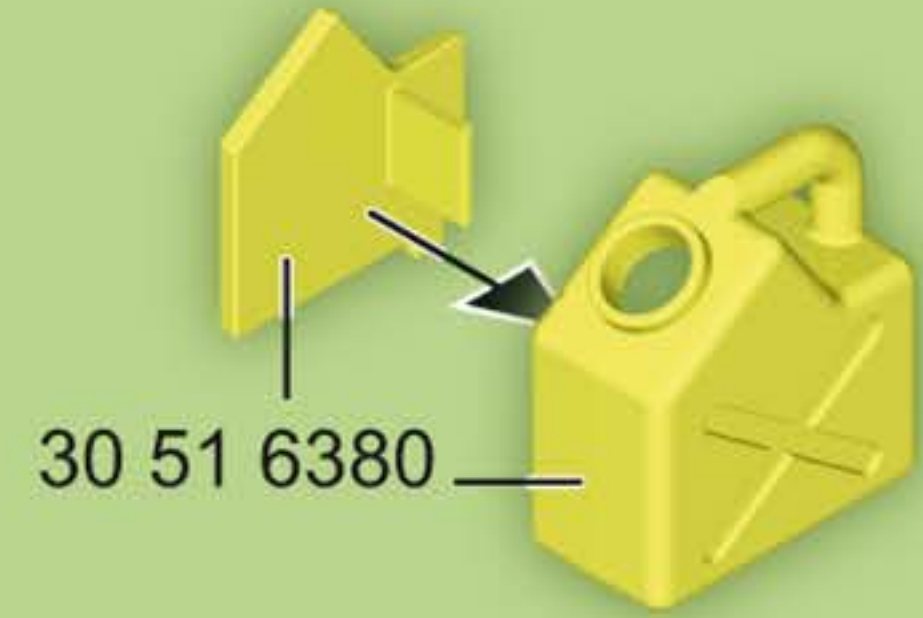

30 05 2993

30 05 2973

2

The assembly diagram for step 2 shows the steering column assembly being attached to the green chassis. Part 30 05 2993 is a black motor assembly. Part 30 05 2973 is the green chassis. The diagram shows the steering column being inserted into the chassis and the motor assembly being attached to the top of the steering column. A red arrow indicates the rotation of the steering wheel.

4x
30 82 6284

30 02 2432

4

1

30 06 8332

2

1

2