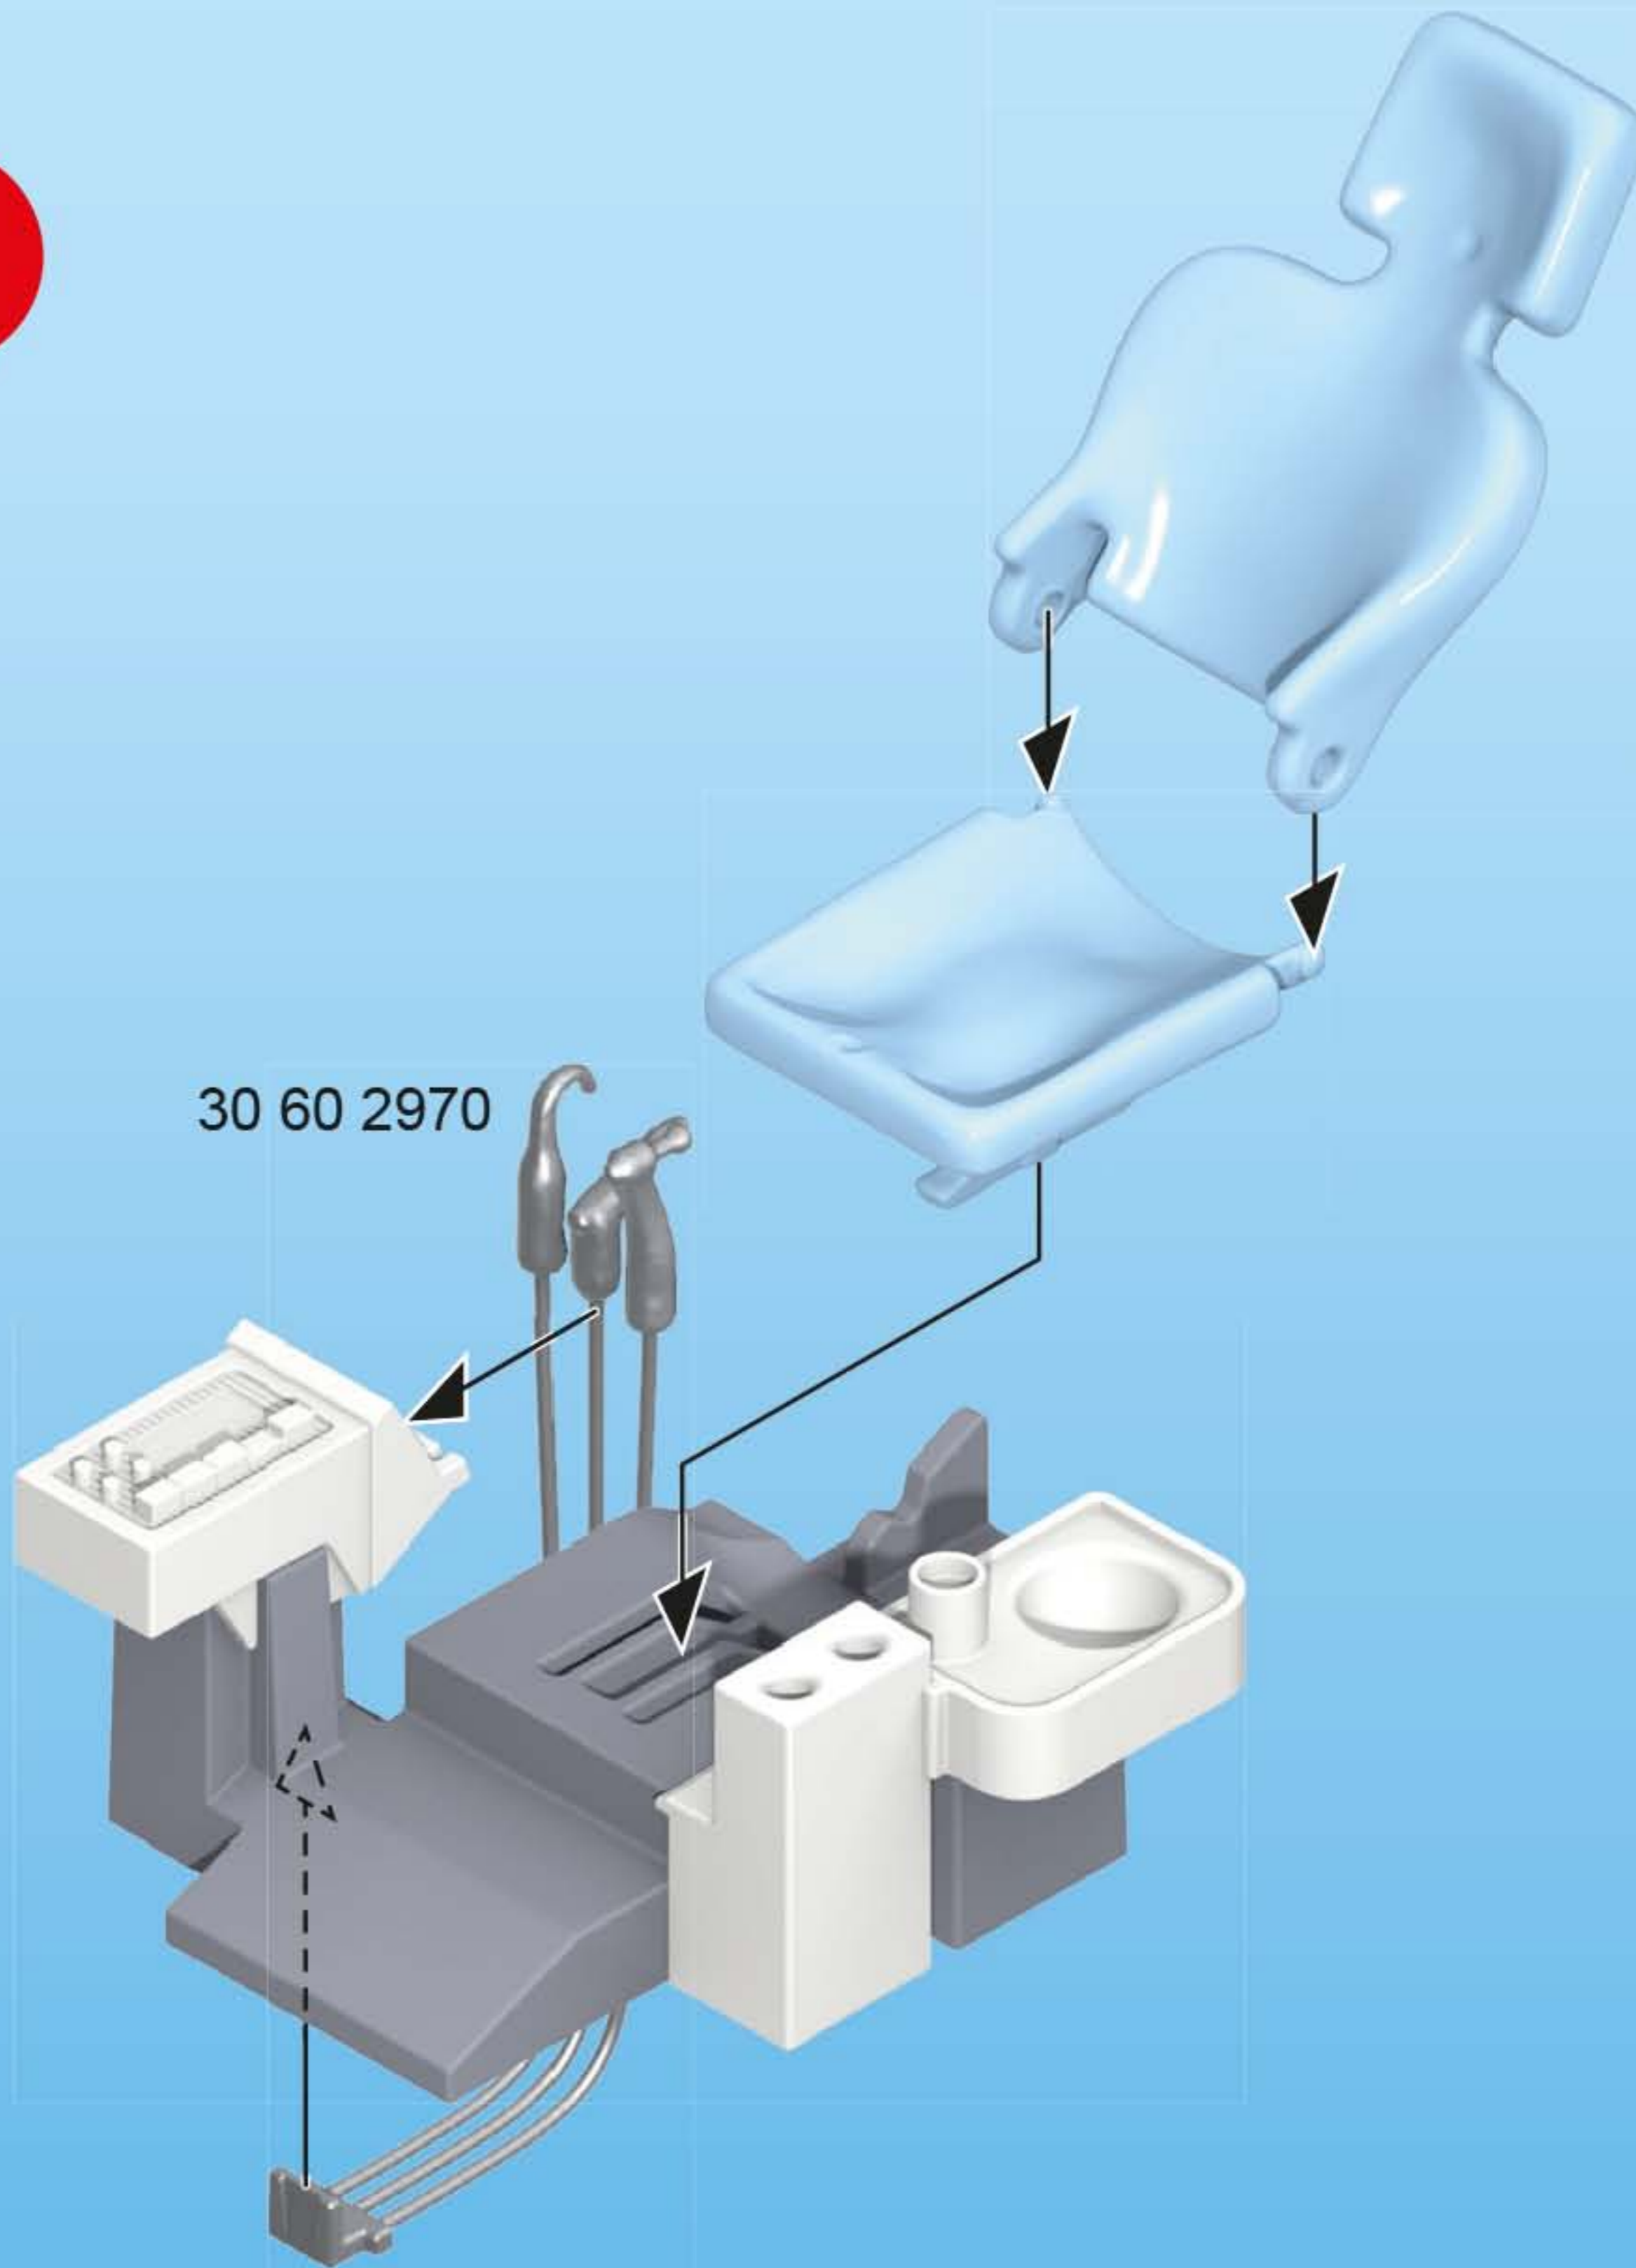

2

30 60 9412

3