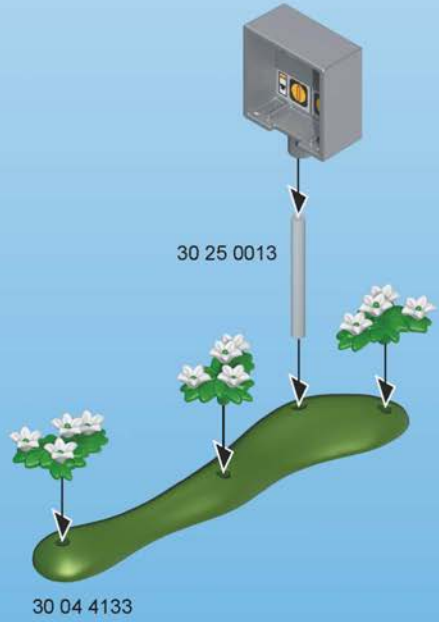

This block contains a parts list for step 1. It features a grid of numbered icons (24, 25, 34, 35) and illustrations of various components: a landscape scene, a warning sign, a battery pack, a solar panel, a small electronic device, and two small bottles. Below the grid is a photograph of a grey rectangular box with a circular opening, labeled with the number 9. The part number 30 82 0015 is associated with the grid, and 30 25 0033 is associated with the box.

3x

30 03 2920

30 25 2810

This block shows three flower decorations, each consisting of a green base with three stems and white flowers. A circular inset shows a close-up of a single white flower. The part number 30 03 2920 is associated with the set of three flowers, and 30 25 2810 is associated with the single flower detail.