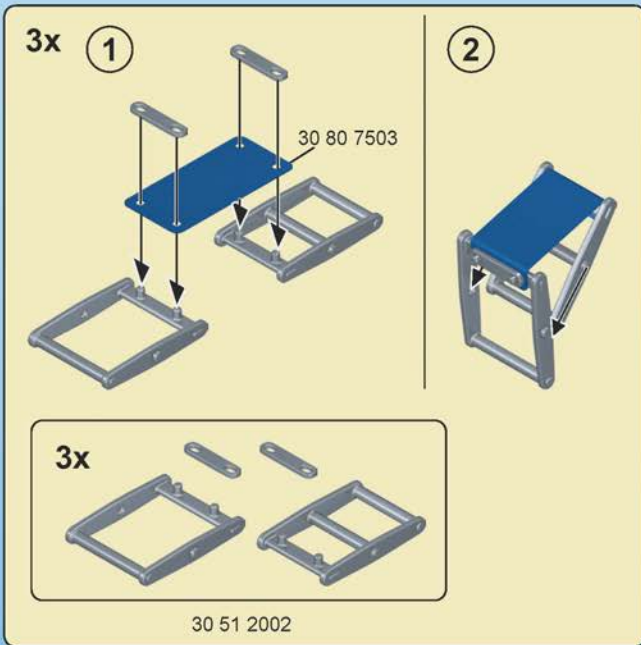

This block contains a parts list for step 1. It features a grid of numbered icons (24, 25, 34, 35) and illustrations of various components: a landscape scene, a warning sign, a battery pack, a solar panel, a small electronic device, and two small bottles. Below the grid is a photograph of a grey rectangular box with a circular opening, labeled with the number 9. The part number 30 82 0015 is associated with the grid, and 30 25 0033 is associated with the box.

3x

30 03 2920

30 25 2810

This block shows three flower decorations, each consisting of a green base with three stems and white flowers. A circular inset shows a close-up of a single white flower. The part number 30 03 2920 is associated with the set of three flowers, and 30 25 2810 is associated with the single flower detail.

2

2

3

30 00 4264

30 10 4420

30 11 4090

30 62 4526

30 60 2442