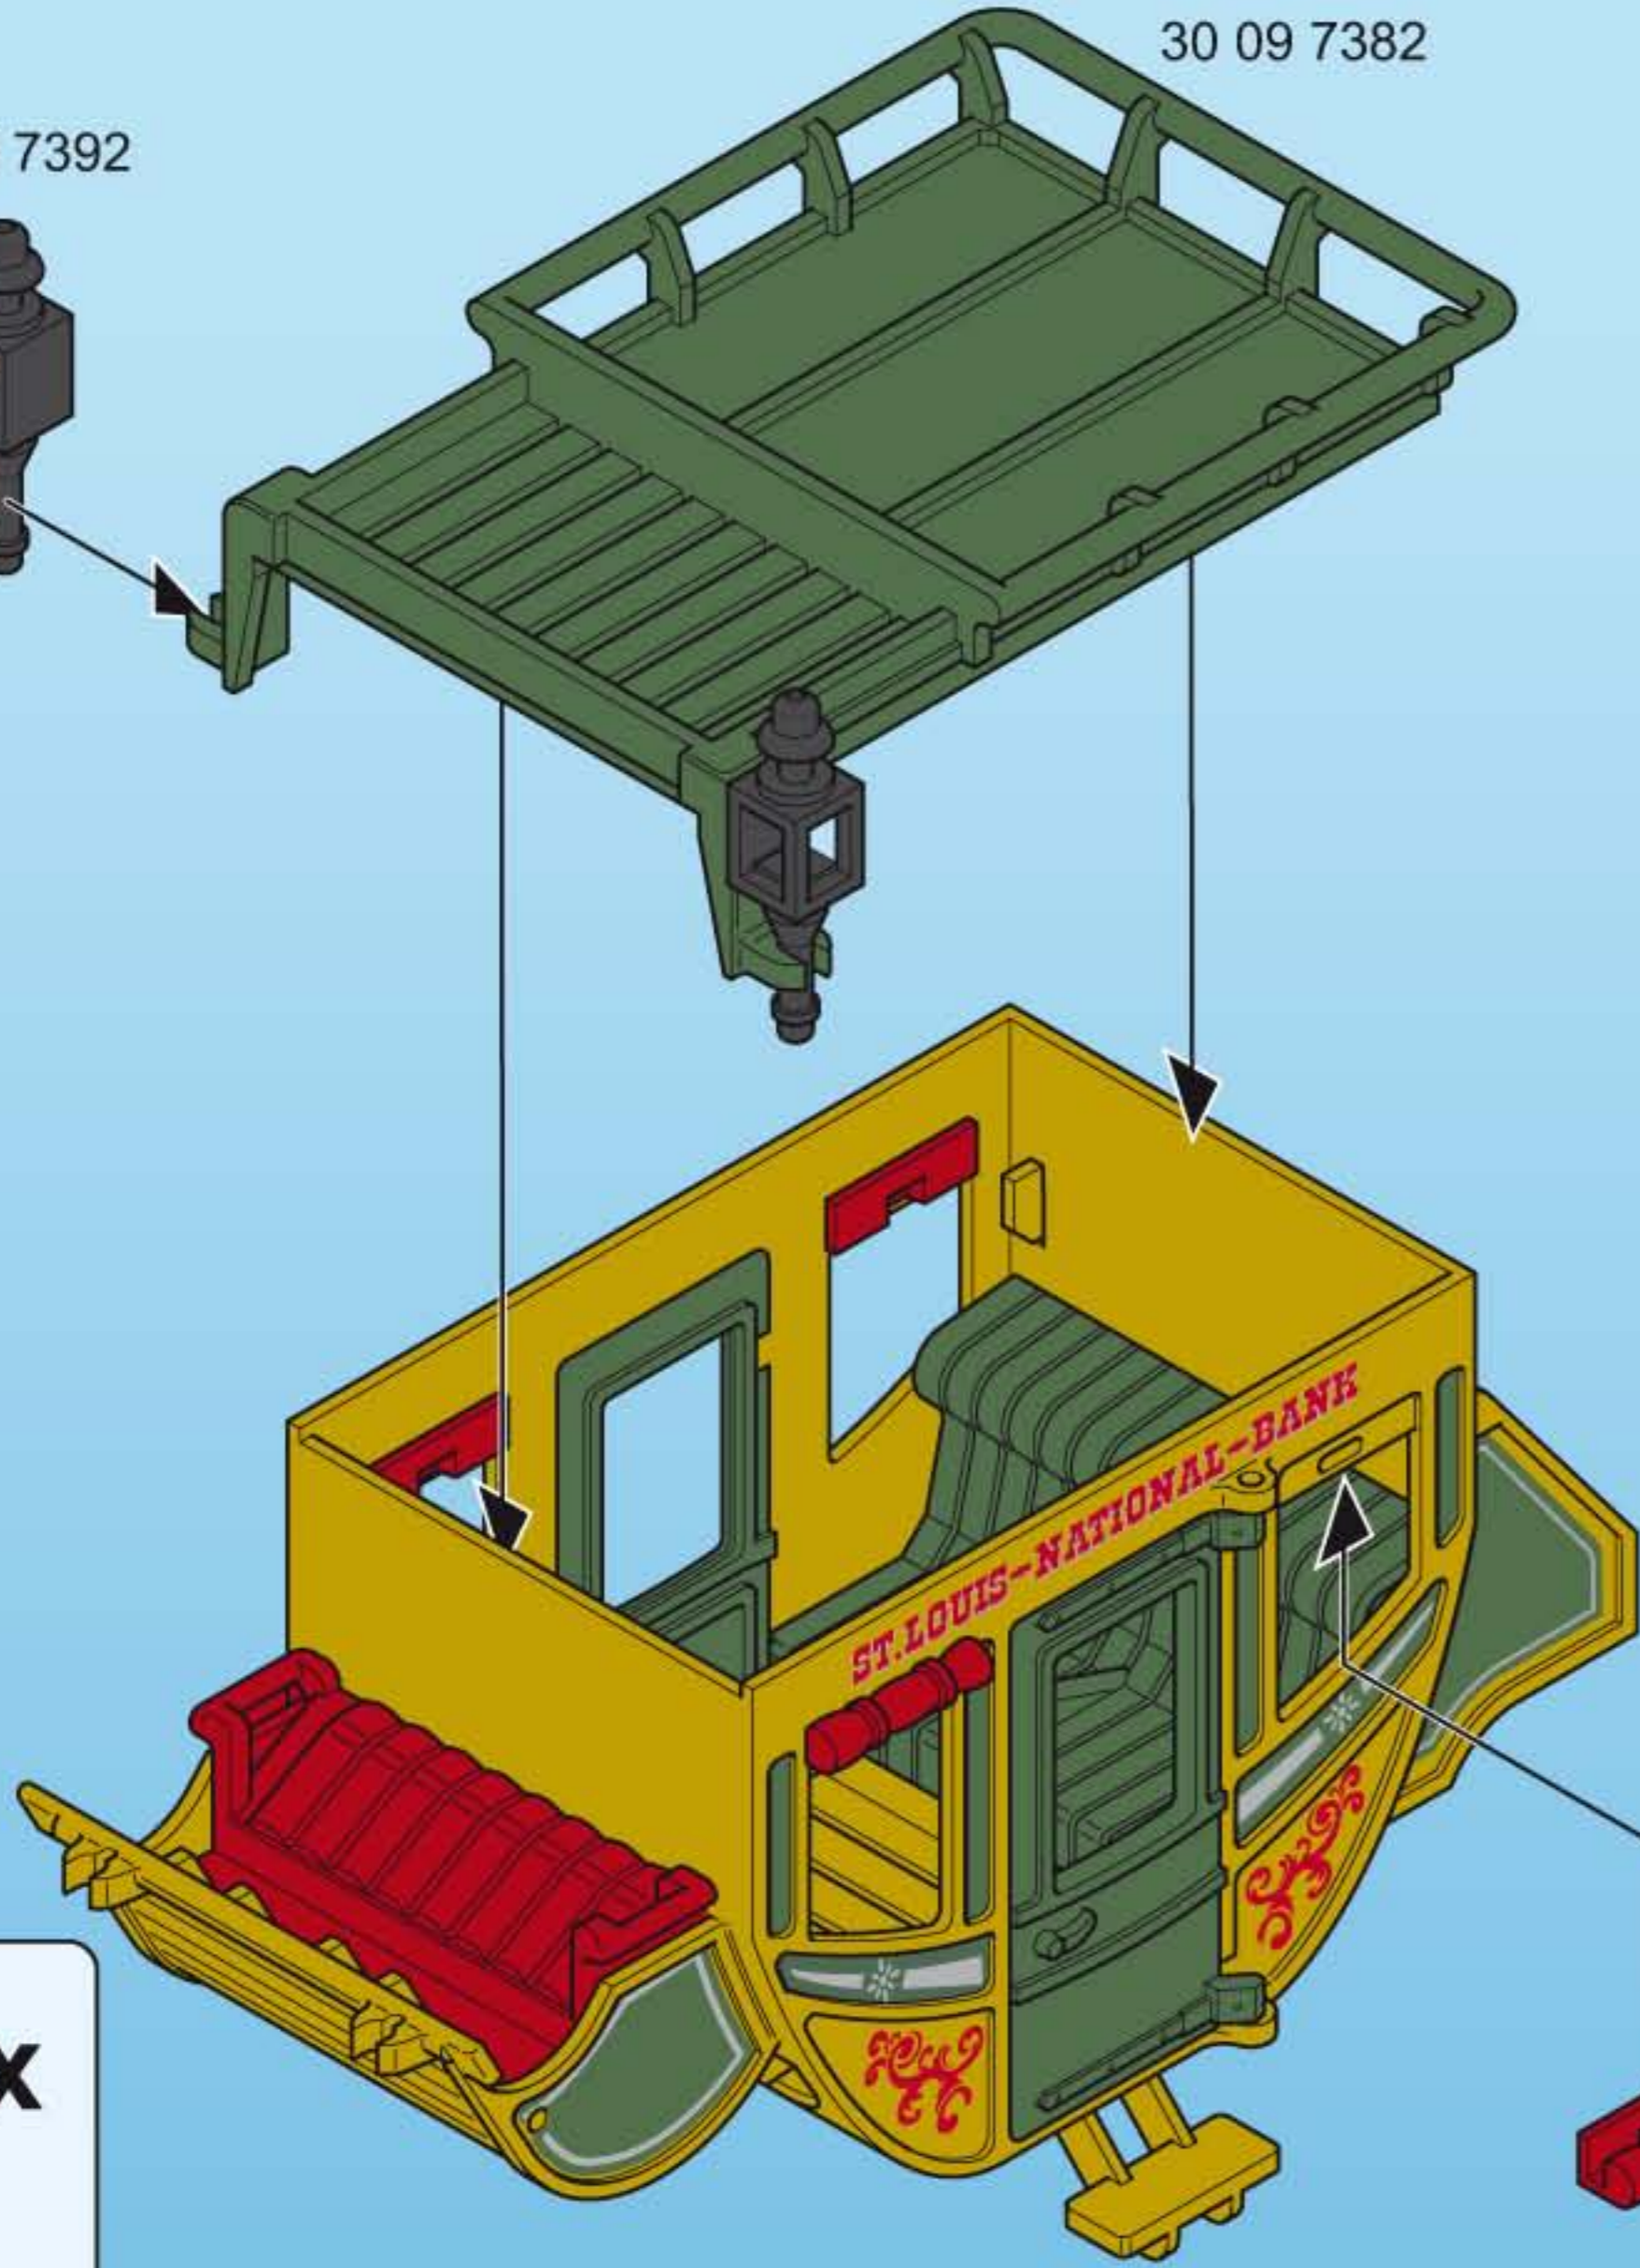

2

30 09 7392

30 09 7382