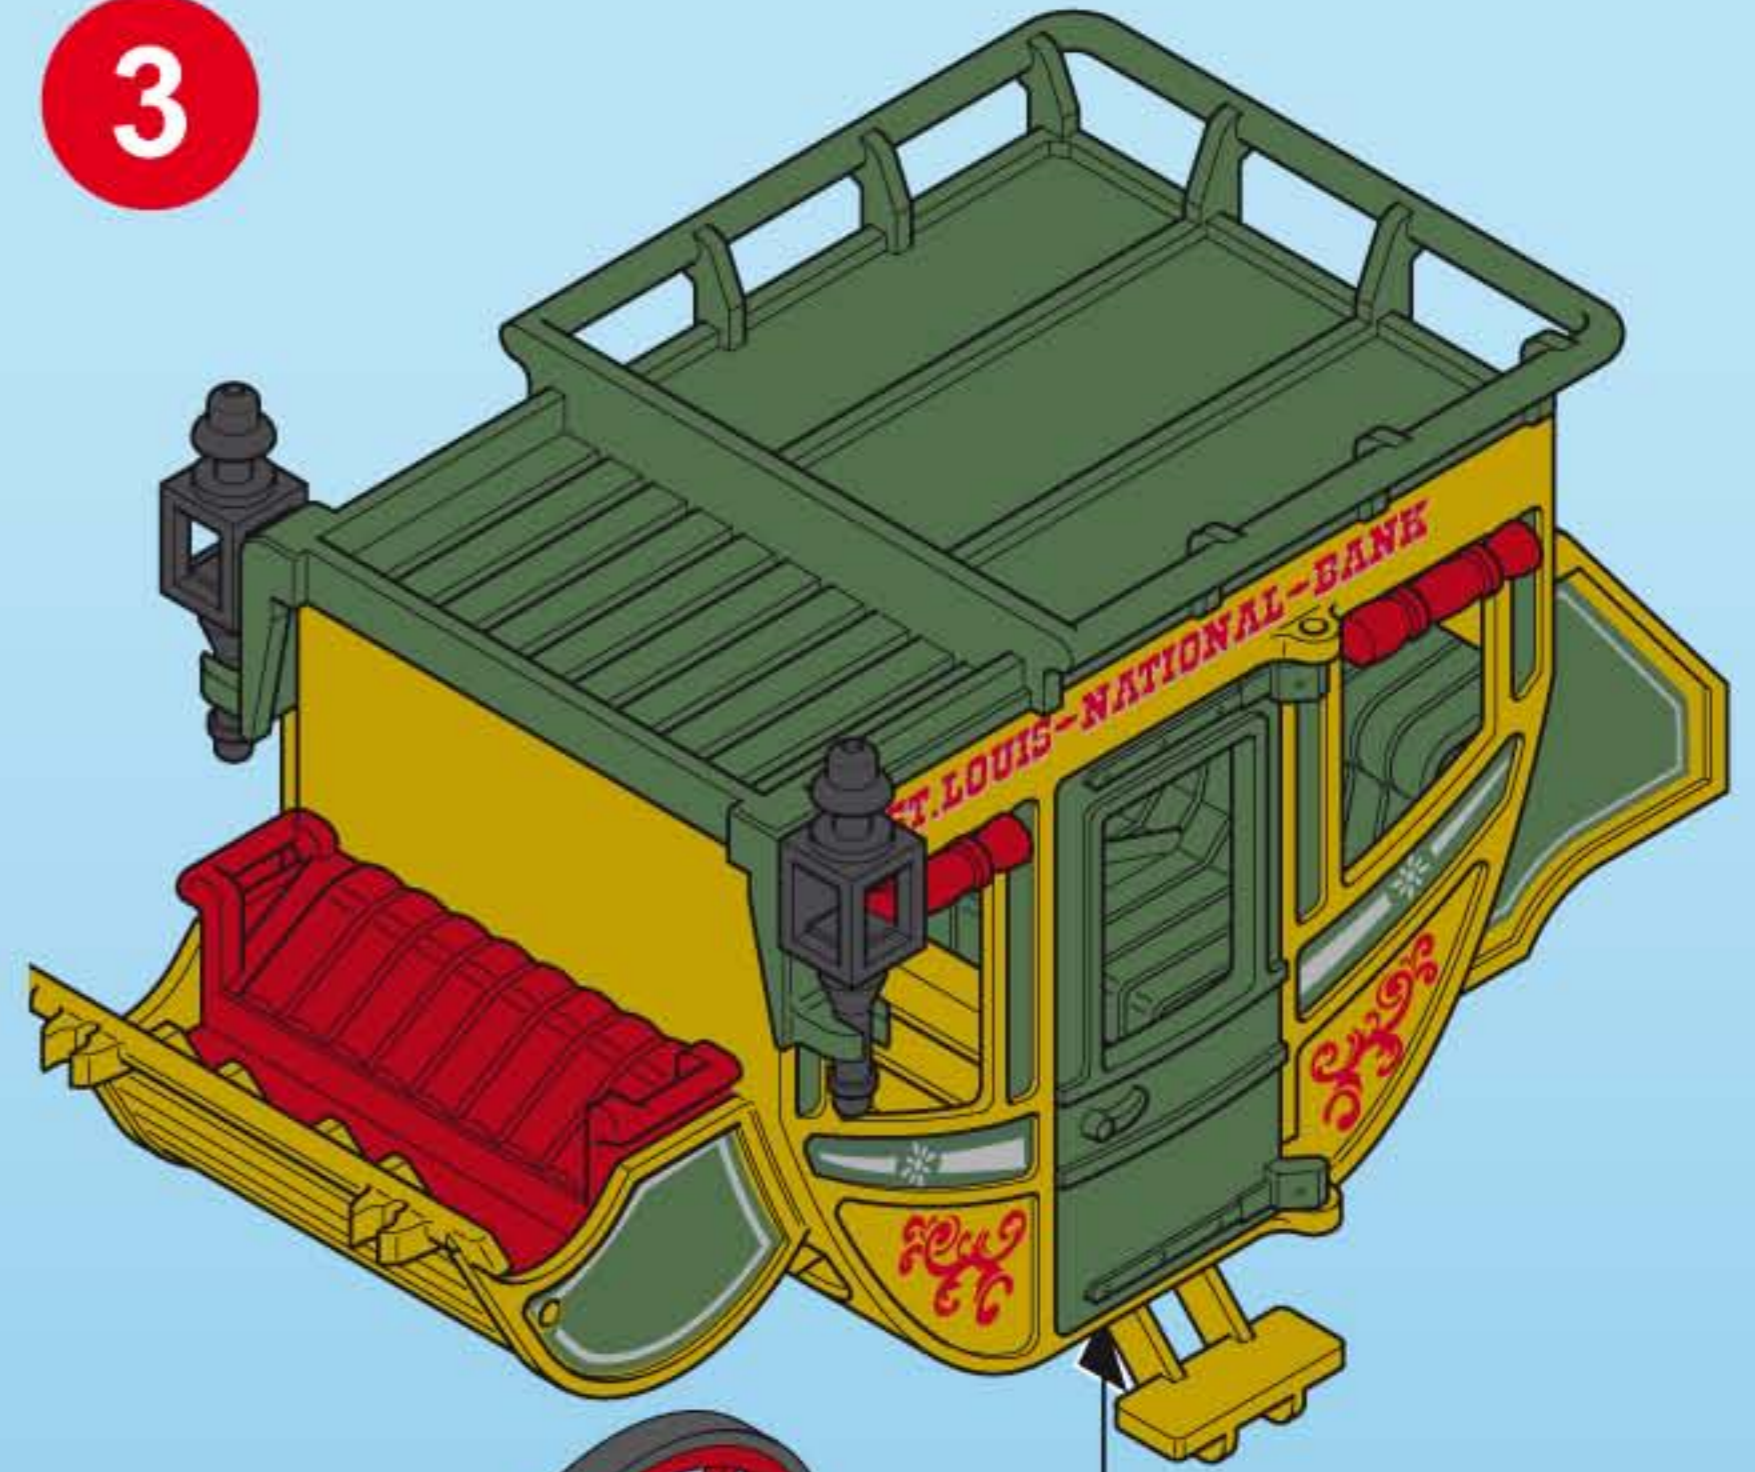

2

30 09 7392

30 09 7382

3

30 08 5060

30 06 1080

4x

2x

30 73 7023

4x