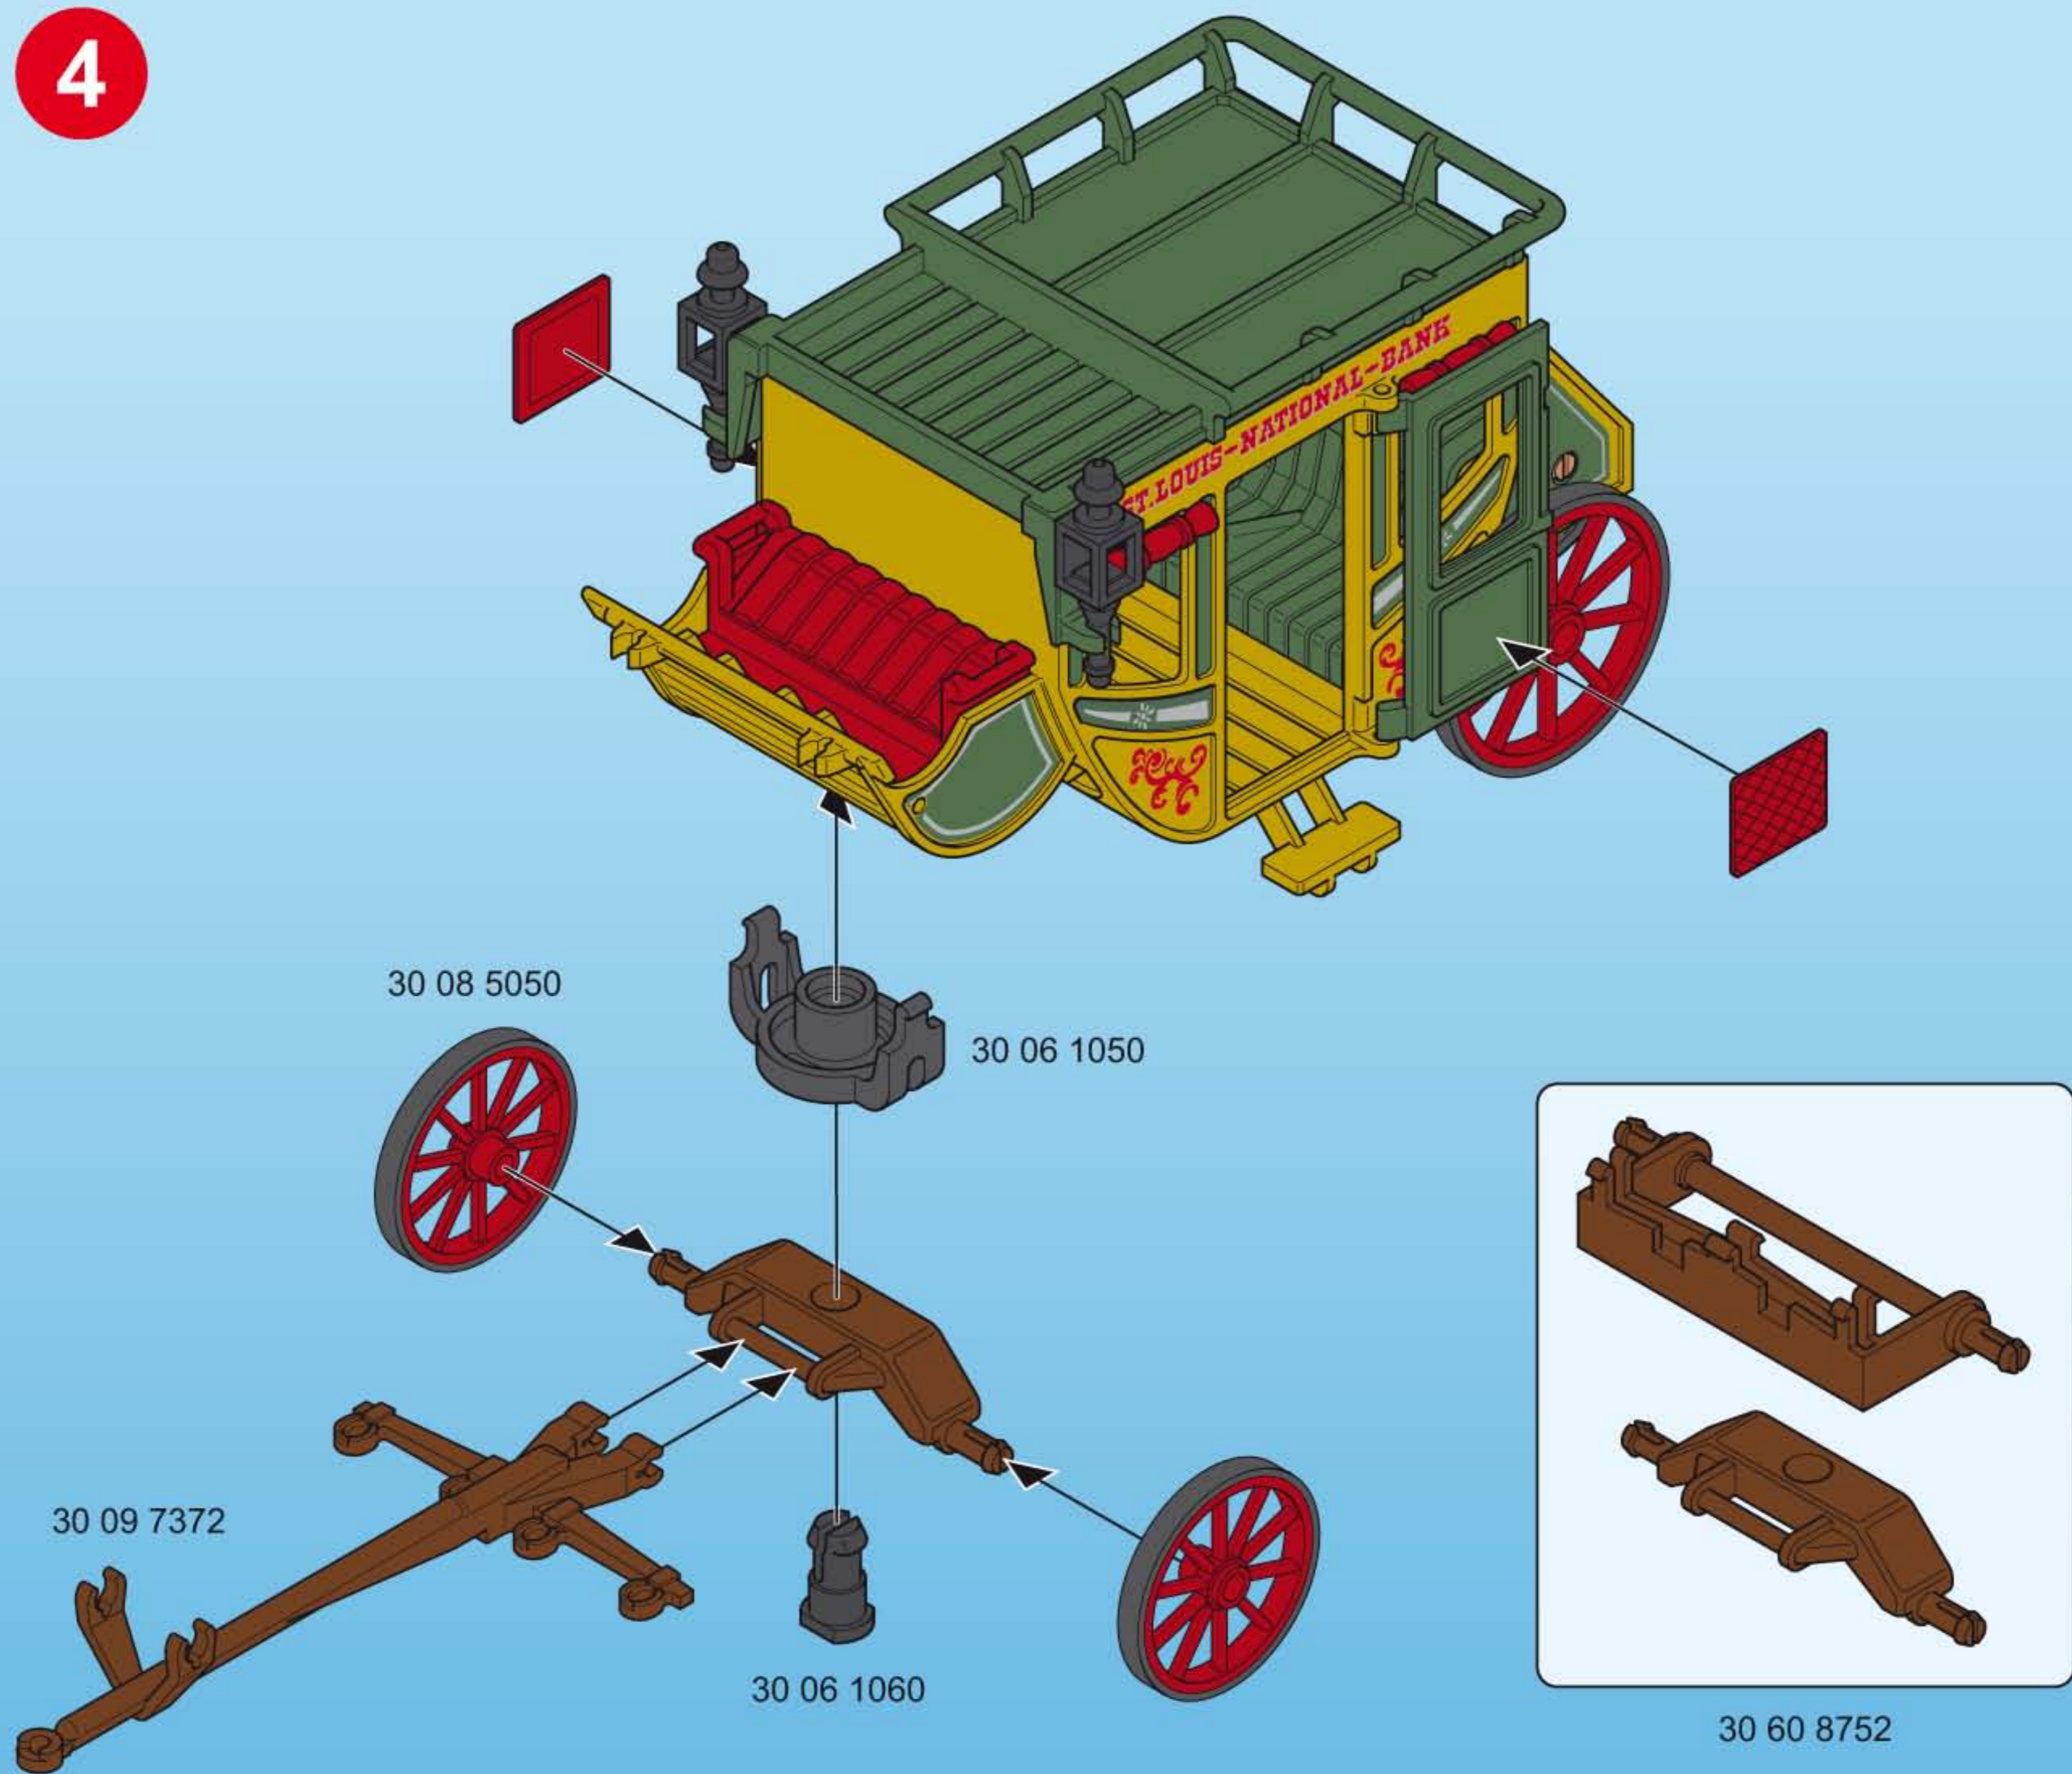

4x

2x

30 73 7023

4x

4

5

2x 30 09 7402

30 09 7412

30 09 7422

30 67 1600

This inset diagram shows the assembly of the harness for the horses. It includes two long wooden shafts (30 09 7402) and a central harness component (30 09 7412). A smaller harness part (30 09 7422) is also shown. The final assembly is attached to a grey toy horse (30 67 1600).

30 03 3630

This main diagram illustrates the final assembly step. A long, curved wooden shaft (30 03 3630) is being inserted into the carriage's shaft hole. The carriage is yellow and green with red wheels and a red seat. The side of the carriage features the text "ST. LOUIS - NATIONAL BANK". Two grey toy horses are harnessed to the carriage, with their shafts connected to the carriage's shafts.