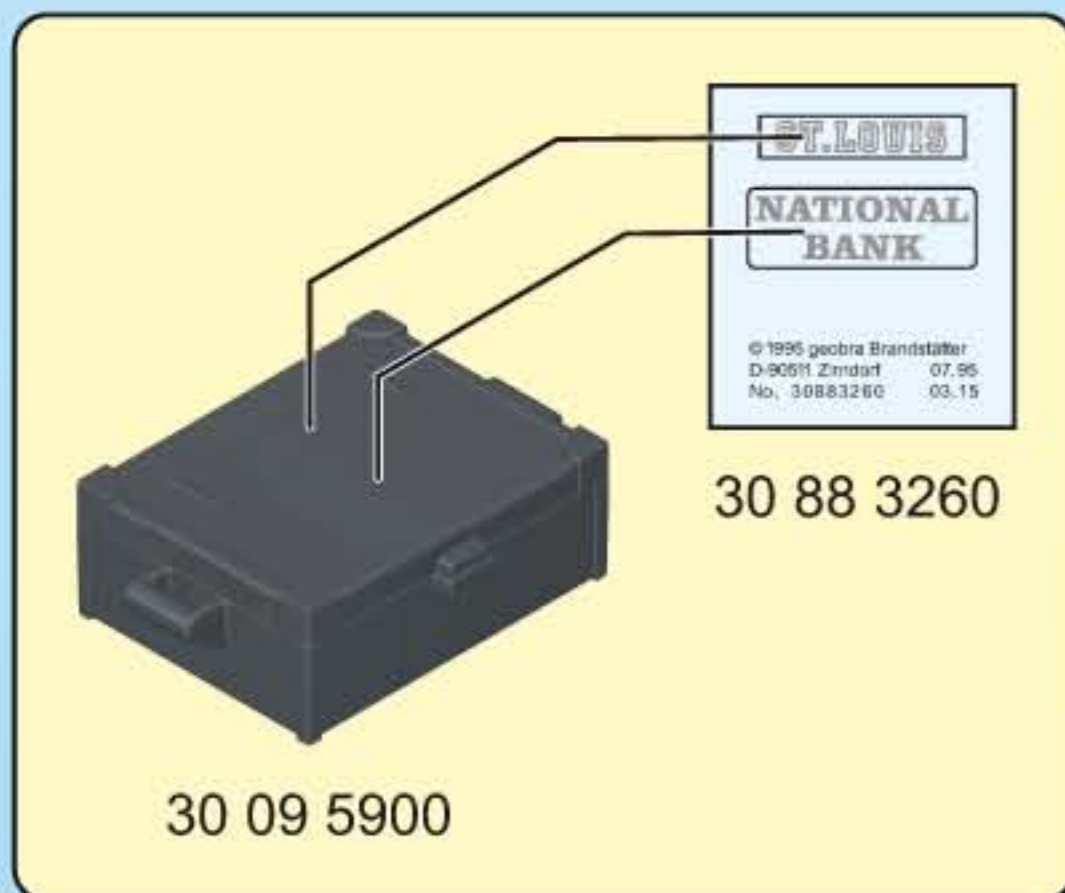

30 09 7422

30 67 1600

This inset diagram shows the assembly of the harness for the horses. It includes two long wooden shafts (30 09 7402) and a central harness component (30 09 7412). A smaller harness part (30 09 7422) is also shown. The final assembly is attached to a grey toy horse (30 67 1600).

30 03 3630

This main diagram illustrates the final assembly step. A long, curved wooden shaft (30 03 3630) is being inserted into the carriage's shaft hole. The carriage is yellow and green with red wheels and a red seat. The side of the carriage features the text "ST. LOUIS - NATIONAL BANK". Two grey toy horses are harnessed to the carriage, with their shafts connected to the carriage's shafts.