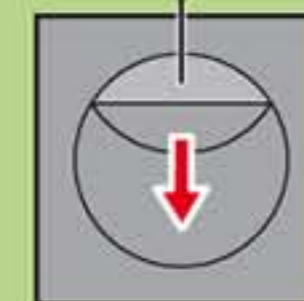

1

2

3

4

2x

This diagram shows the assembly of a white post. The post (30 03 2822) is built by attaching a yellow Technic axle (30 65 8822) to a yellow Technic bush (30 03 6600) and a yellow Technic pin (30 03 2842). The pin is inserted into the top of the post. Two white Technic pins (30 26 9660) are inserted into the sides of the post. The completed post (30 03 2812) is then attached to a white gate (30 03 2872) using the white Technic pins.

5

1

30 82 2594

30 03 2772

30 67 6252

2

30 03 2782

30 71 3773

30 23 4833

30 23 4813

30 23 4803

30 88 5472

30 24 9829

30 22 3180

30 23 4843

2x