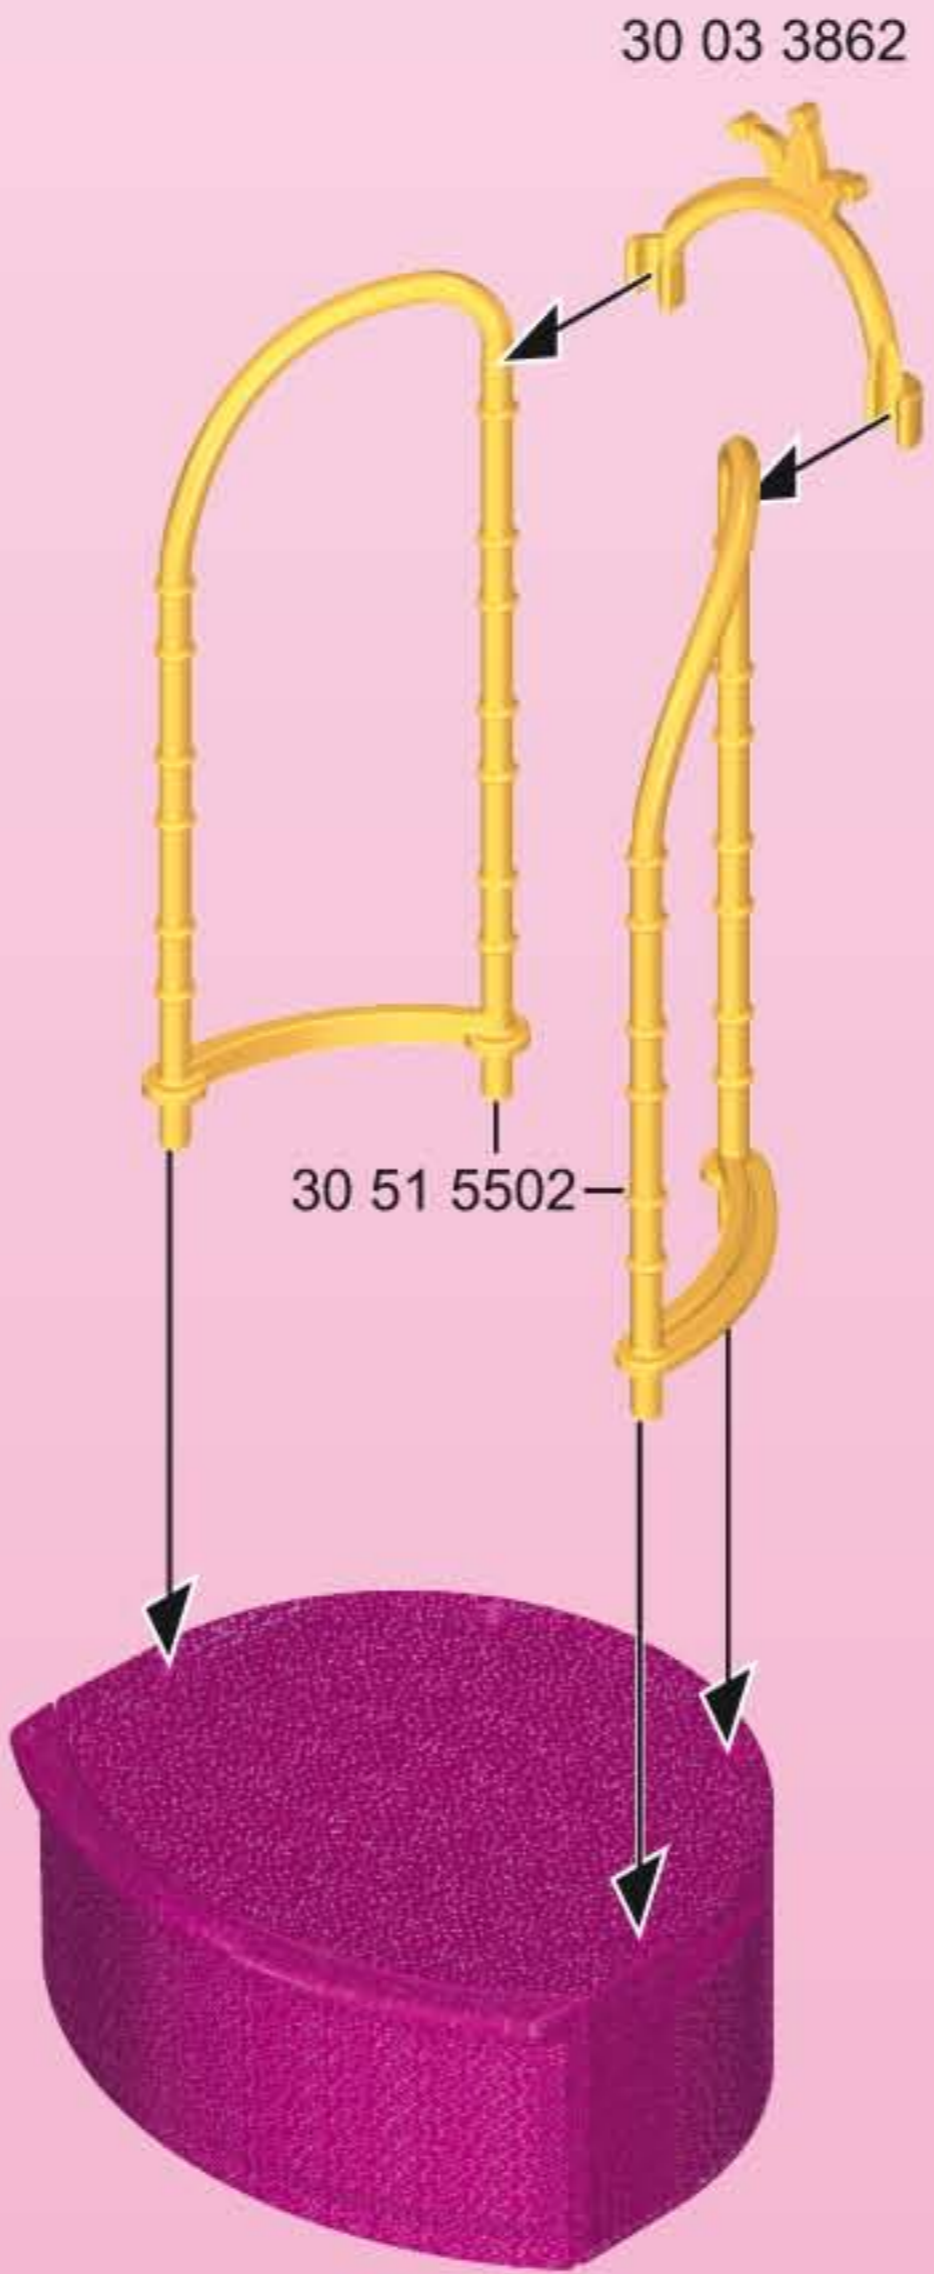

## 6855

**WARNING:**  
**CHOKING HAZARD**

Small parts. Not for children under 3 years.

"Ne concerne que les USA"

Wichtige Unterlagen, bitte sorgfältig aufbewahren !  
Important: Please keep these instructions for future reference !  
Documents importants, à conserver soigneusement !  
Belangrijke documenten, bewaar deze zorgvuldig !

1

2

3

4

2x

This diagram shows the assembly of a white post. The post (30 03 2822) is built by attaching a yellow Technic axle (30 65 8822) to a yellow Technic bush (30 03 6600) and a yellow Technic pin (30 03 2842). The pin is inserted into the top of the post. Two white Technic pins (30 26 9660) are inserted into the sides of the post. The completed post (30 03 2812) is then attached to a white gate (30 03 2872) using the white Technic pins.

5

1

30 82 2594

30 03 2772

30 67 6252

2

30 03 2782

30 71 3773

30 23 4833

30 23 4813

30 23 4803

30 88 5472

30 24 9829

30 22 3180

30 23 4843

2x