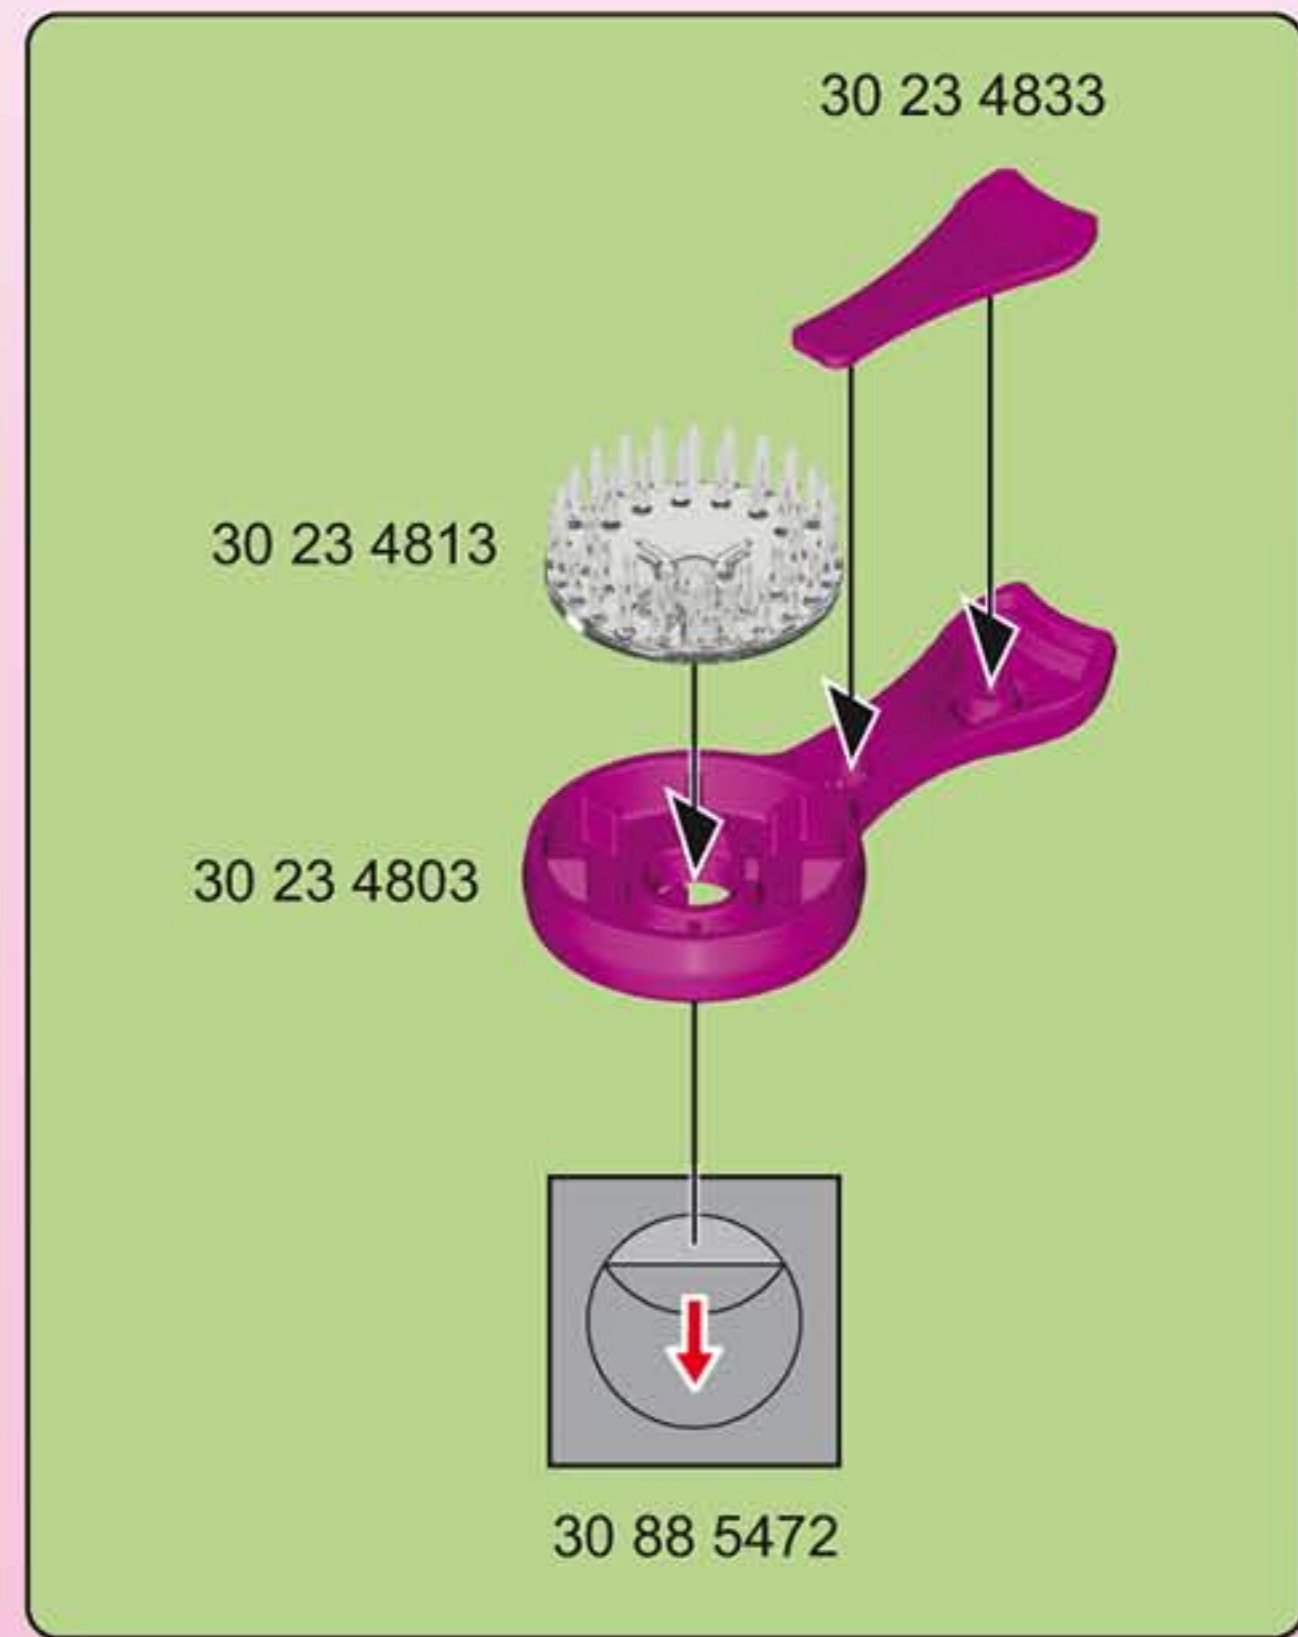

1

2

3

4

2x

This diagram shows the assembly of a white post. The post (30 03 2822) is built by attaching a yellow Technic axle (30 65 8822) to a yellow Technic bush (30 03 6600) and a yellow Technic pin (30 03 2842). The pin is inserted into the top of the post. Two white Technic pins (30 26 9660) are inserted into the sides of the post. The completed post (30 03 2812) is then attached to a white gate (30 03 2872) using the white Technic pins.

5

1

30 82 2594

30 03 2772

30 67 6252

2

30 03 2782

30 71 3773

30 23 4833

30 23 4813

30 23 4803

30 88 5472

30 24 9829

30 22 3180

30 23 4843

2x

30 25 7340

30 26 5450

30 62 0355

2x 30 03 2782

2x 30 20 9040

2x 30 26 8630

30 03 2802

4x 30 03 6600