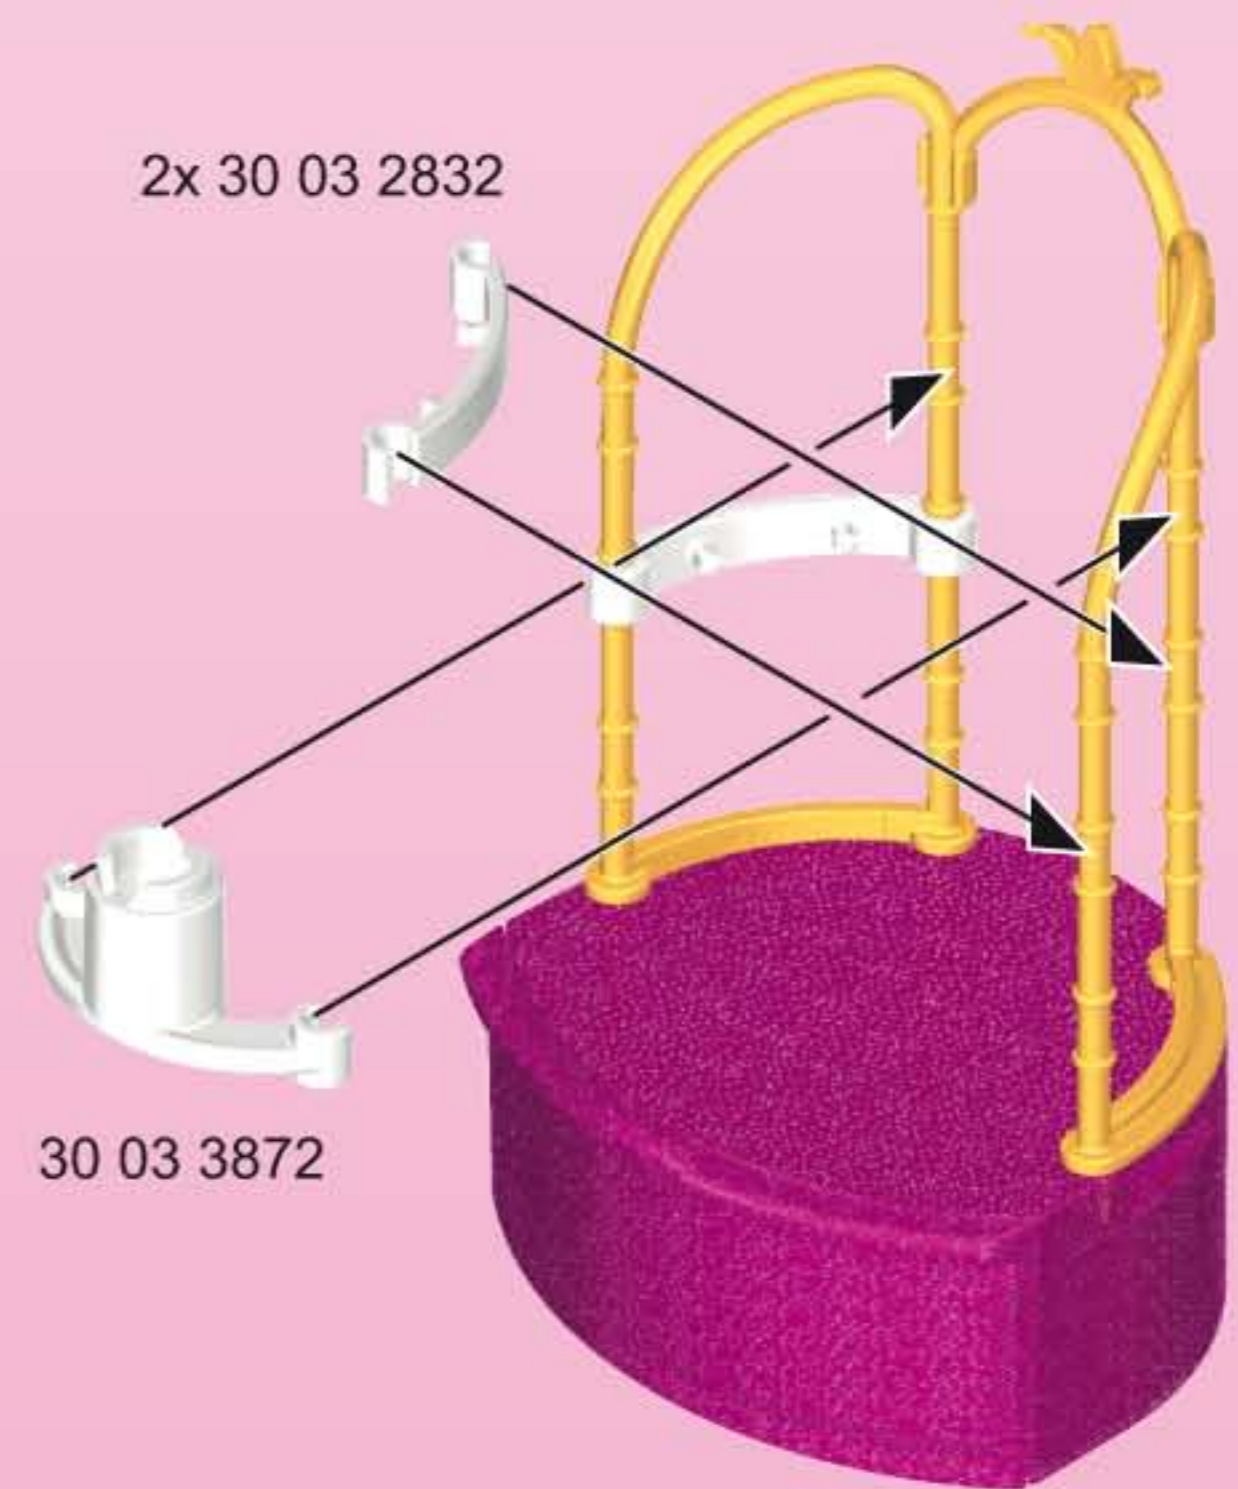

## 6855

**WARNING:**  
**CHOKING HAZARD**

Small parts. Not for children under 3 years.

"Ne concerne que les USA"

Wichtige Unterlagen, bitte sorgfältig aufbewahren !  
Important: Please keep these instructions for future reference !  
Documents importants, à conserver soigneusement !  
Belangrijke documenten, bewaar deze zorgvuldig !

1

2

3

4

2x

This diagram shows the assembly of a white post. The post (30 03 2822) is built by attaching a yellow Technic axle (30 65 8822) to a yellow Technic bush (30 03 6600) and a yellow Technic pin (30 03 2842). The pin is inserted into the top of the post. Two white Technic pins (30 26 9660) are inserted into the sides of the post. The completed post (30 03 2812) is then attached to a white gate (30 03 2872) using the white Technic pins.

30 23 4833

30 23 4813

30 23 4803

30 88 5472

30 24 9829

30 22 3180

30 23 4843

2x