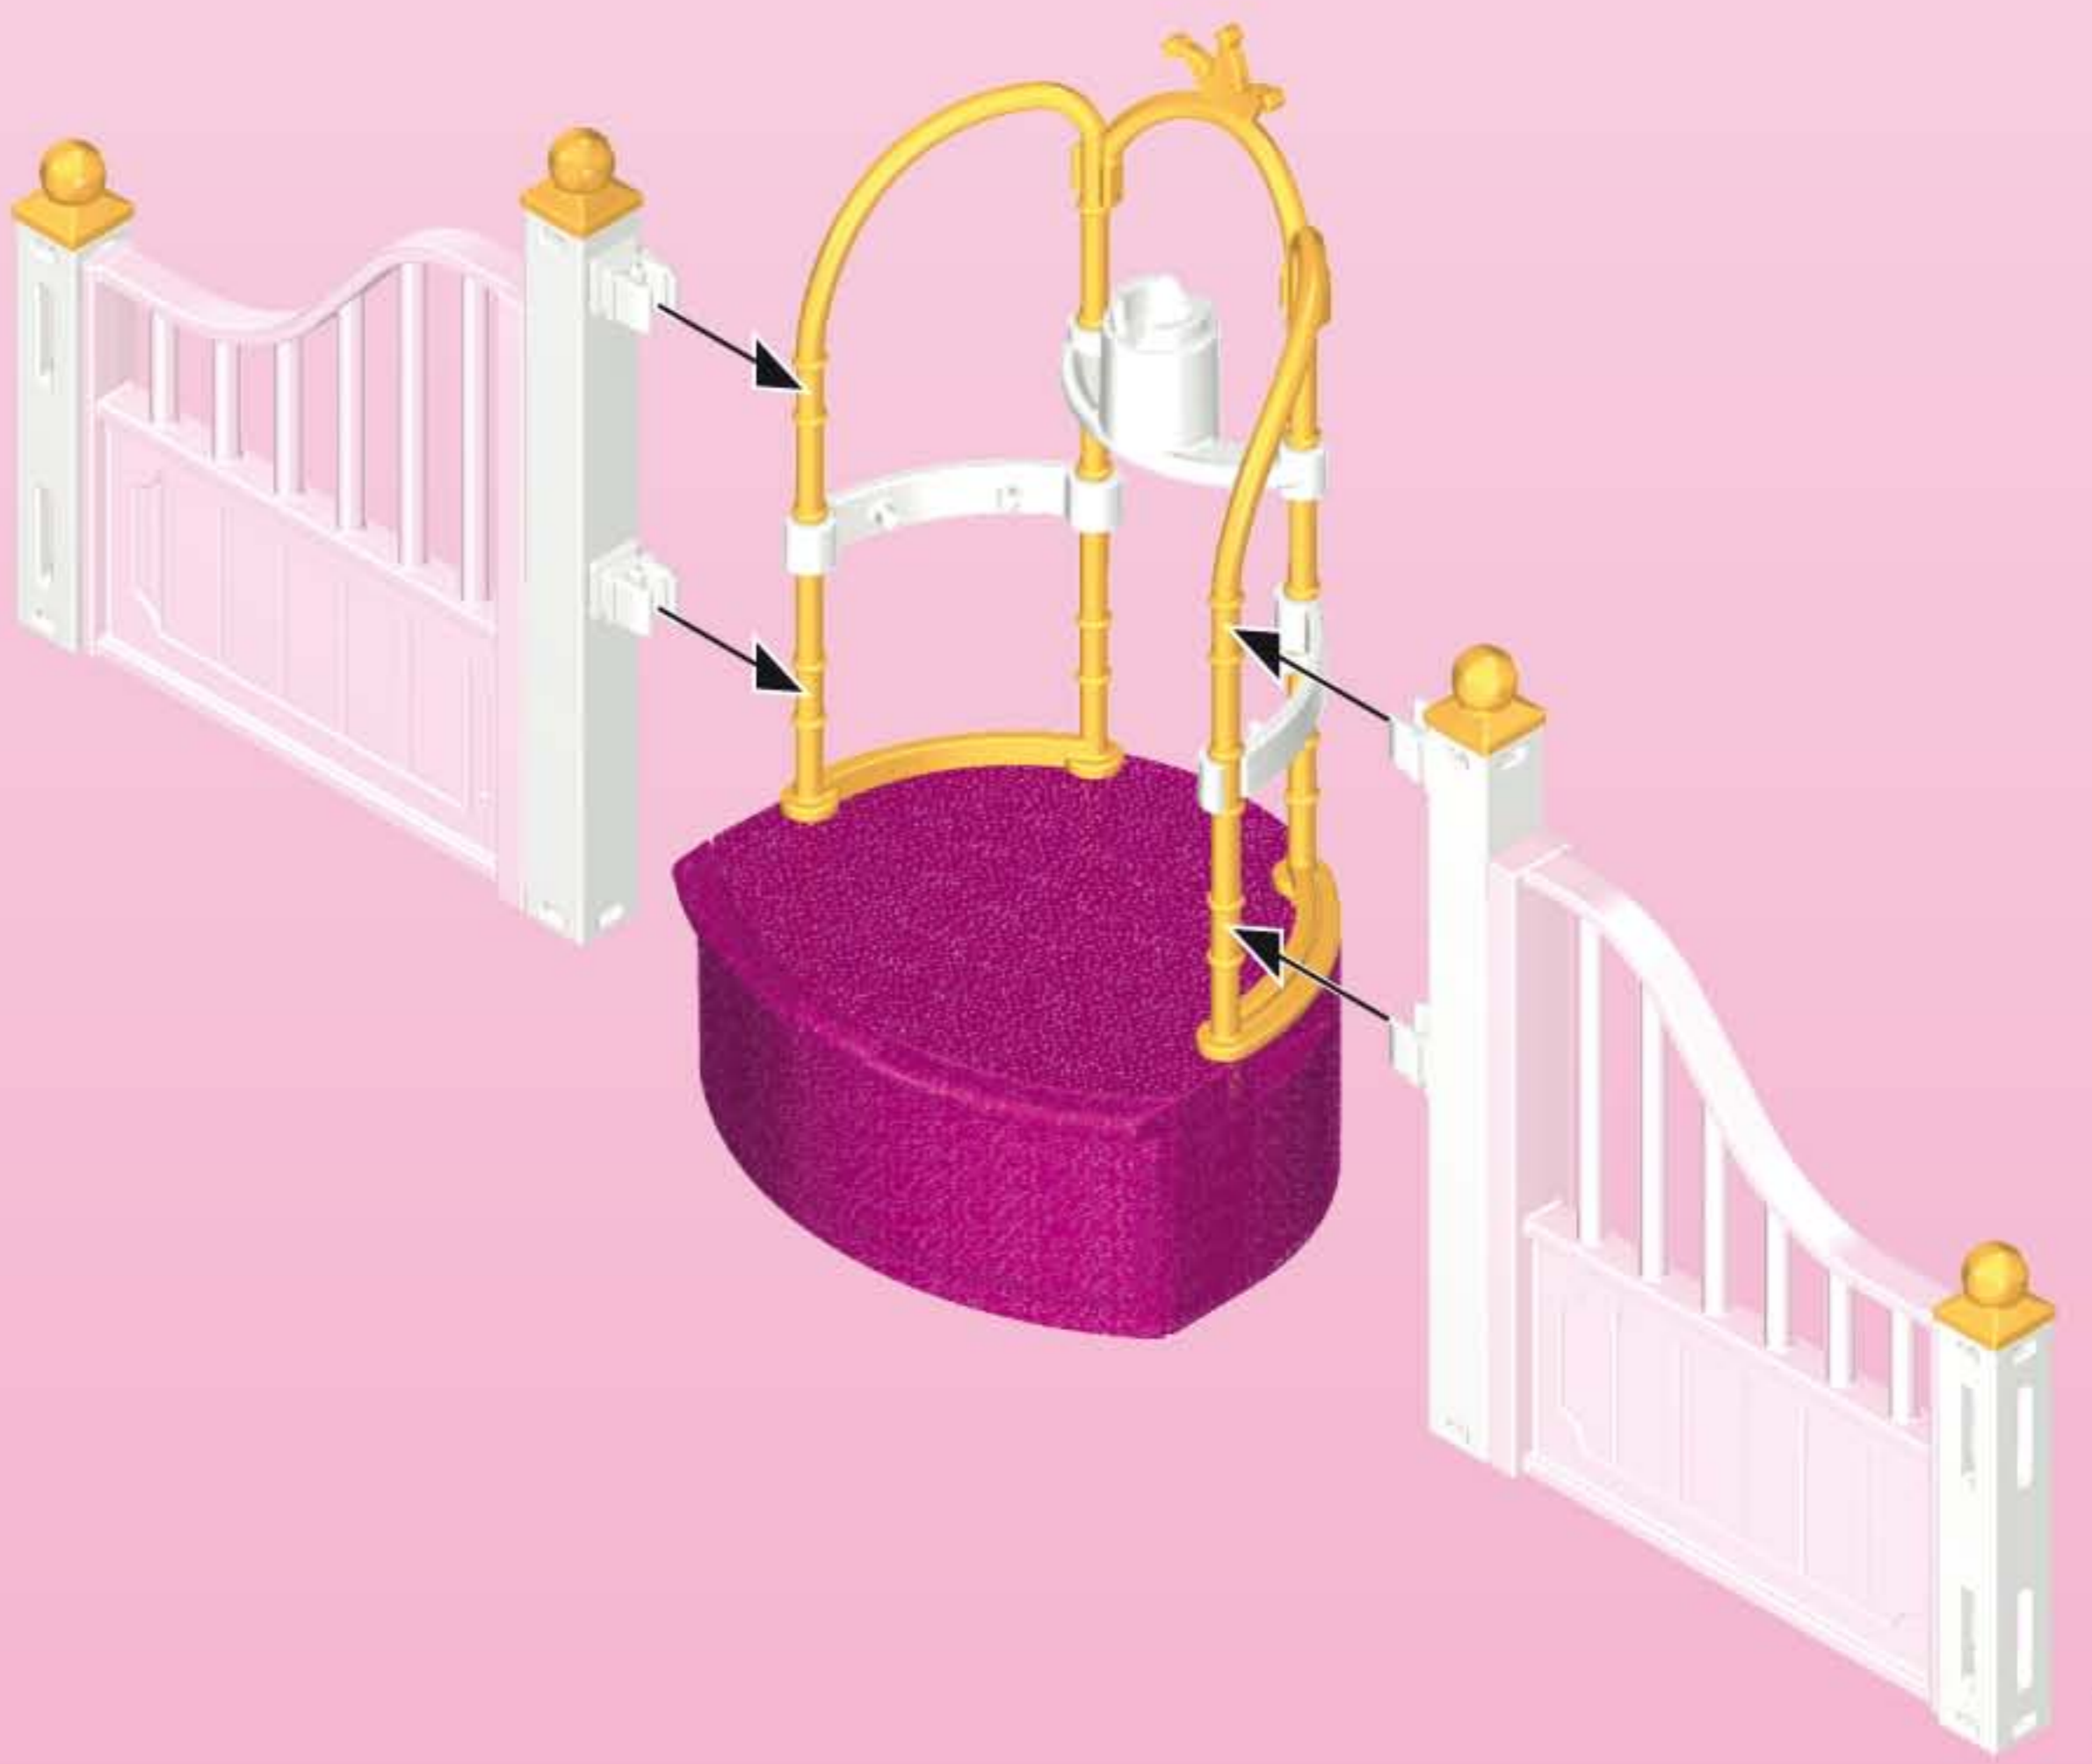

1

2

3

4

2x

This diagram shows the assembly of a white post. The post (30 03 2822) is built by attaching a yellow Technic axle (30 65 8822) to a yellow Technic bush (30 03 6600) and a yellow Technic pin (30 03 2842). The pin is inserted into the top of the post. Two white Technic pins (30 26 9660) are inserted into the sides of the post. The completed post (30 03 2812) is then attached to a white gate (30 03 2872) using the white Technic pins.

30 65 8822

30 03 2842

30 03 6600

30 26 9660

30 03 2822

30 03 2812

30 03 2872

3

5

1

30 82 2594

30 03 2772

30 67 6252

2

30 03 2782

30 71 3773