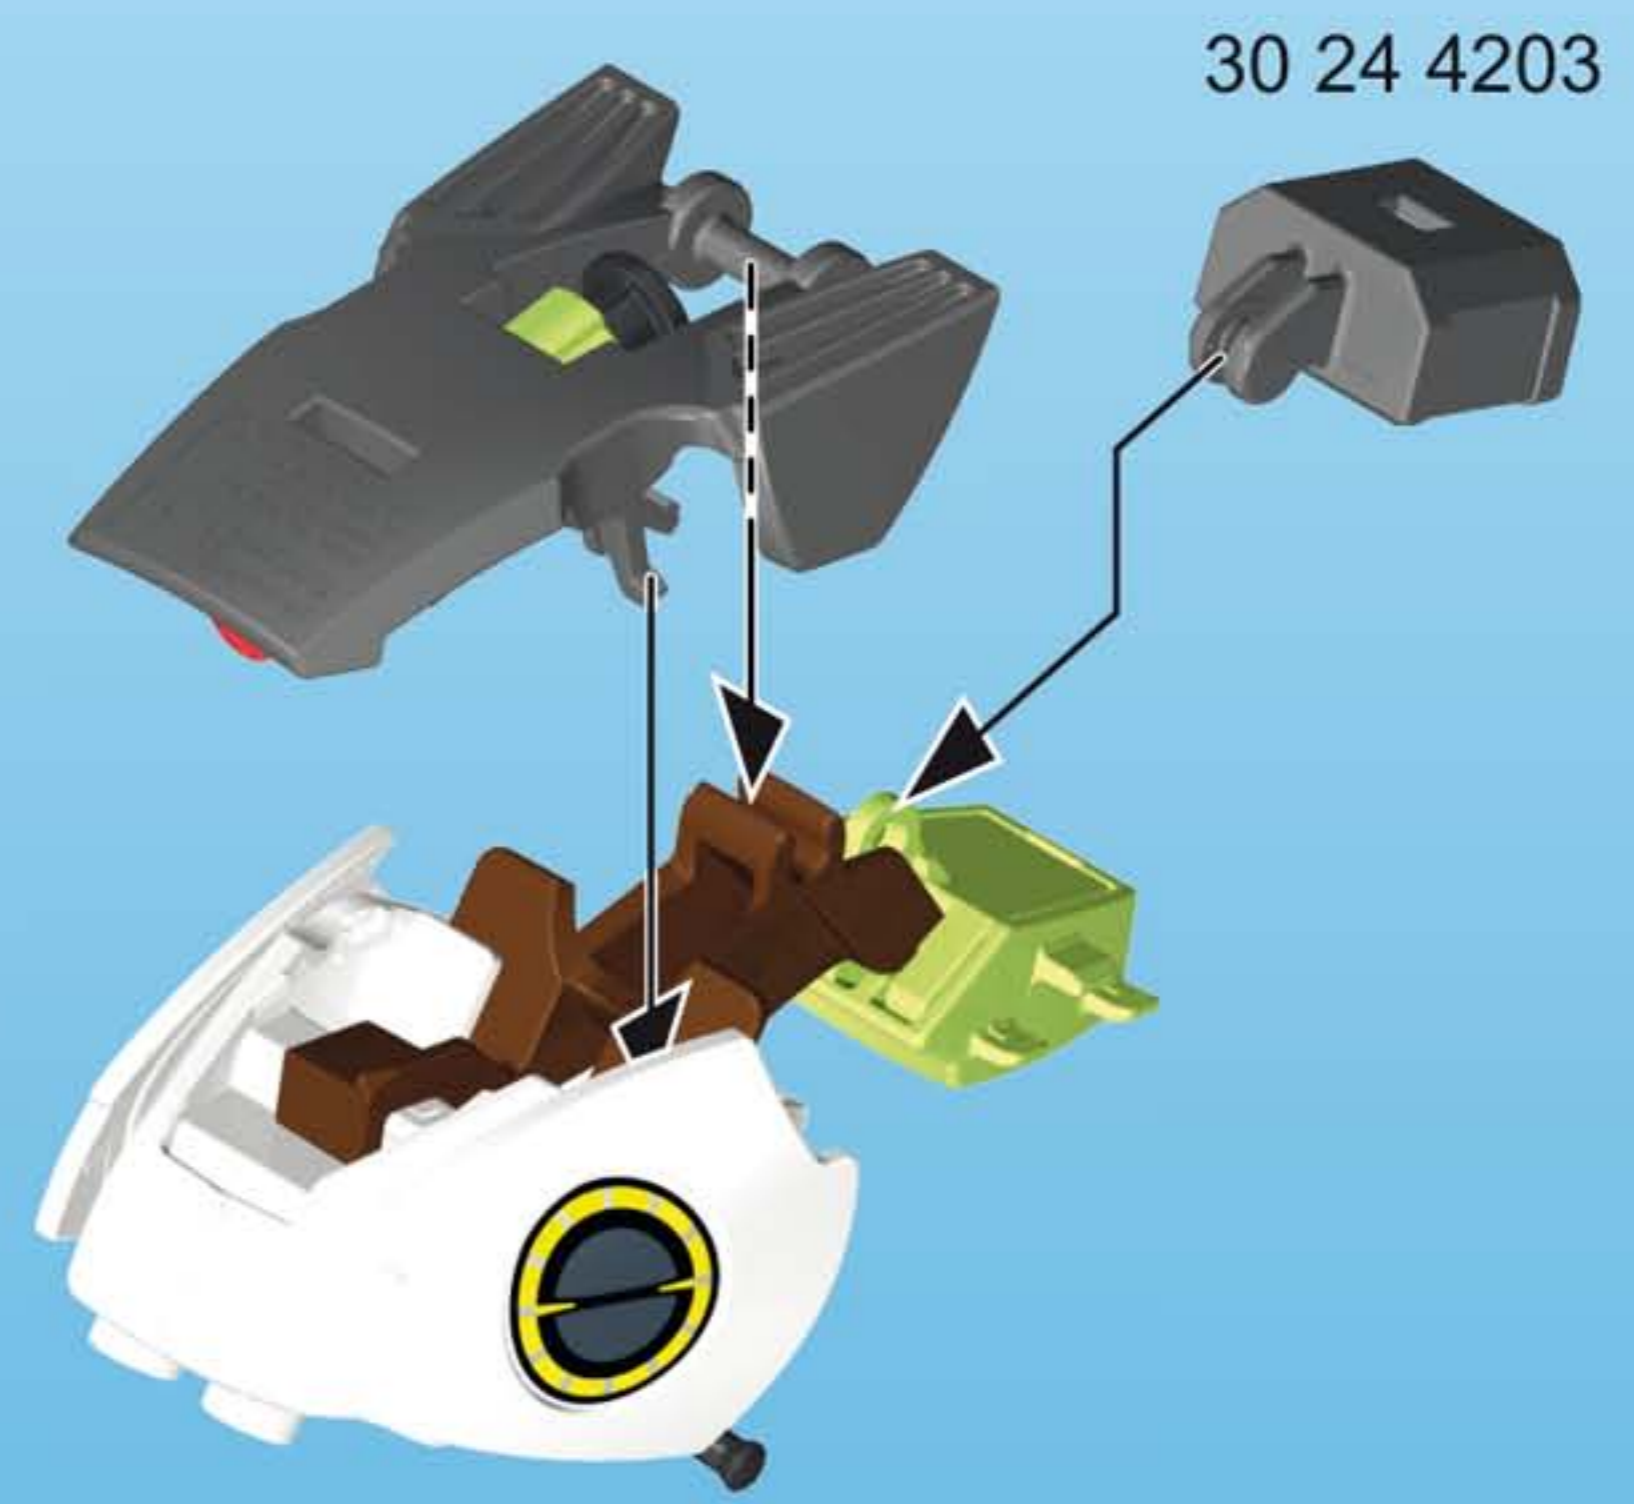

2

3

1 30 64 3164

1 2 3 4 5

© 2015 geobra Brandstätter GmbH & Co. KG
Brandstätterstraße 2-10 No.30828733
90513 Zirndorf/Germany 02.15

The diagram shows a green and white motor housing. Below it is a parts list diagram with five numbered items: 1. A grey mesh filter, 2. A white rectangular frame, 3. Two black circular rings, 4. Two black hexagonal rings, and 5. Two black hexagonal rings. The copyright information is at the bottom of the diagram.