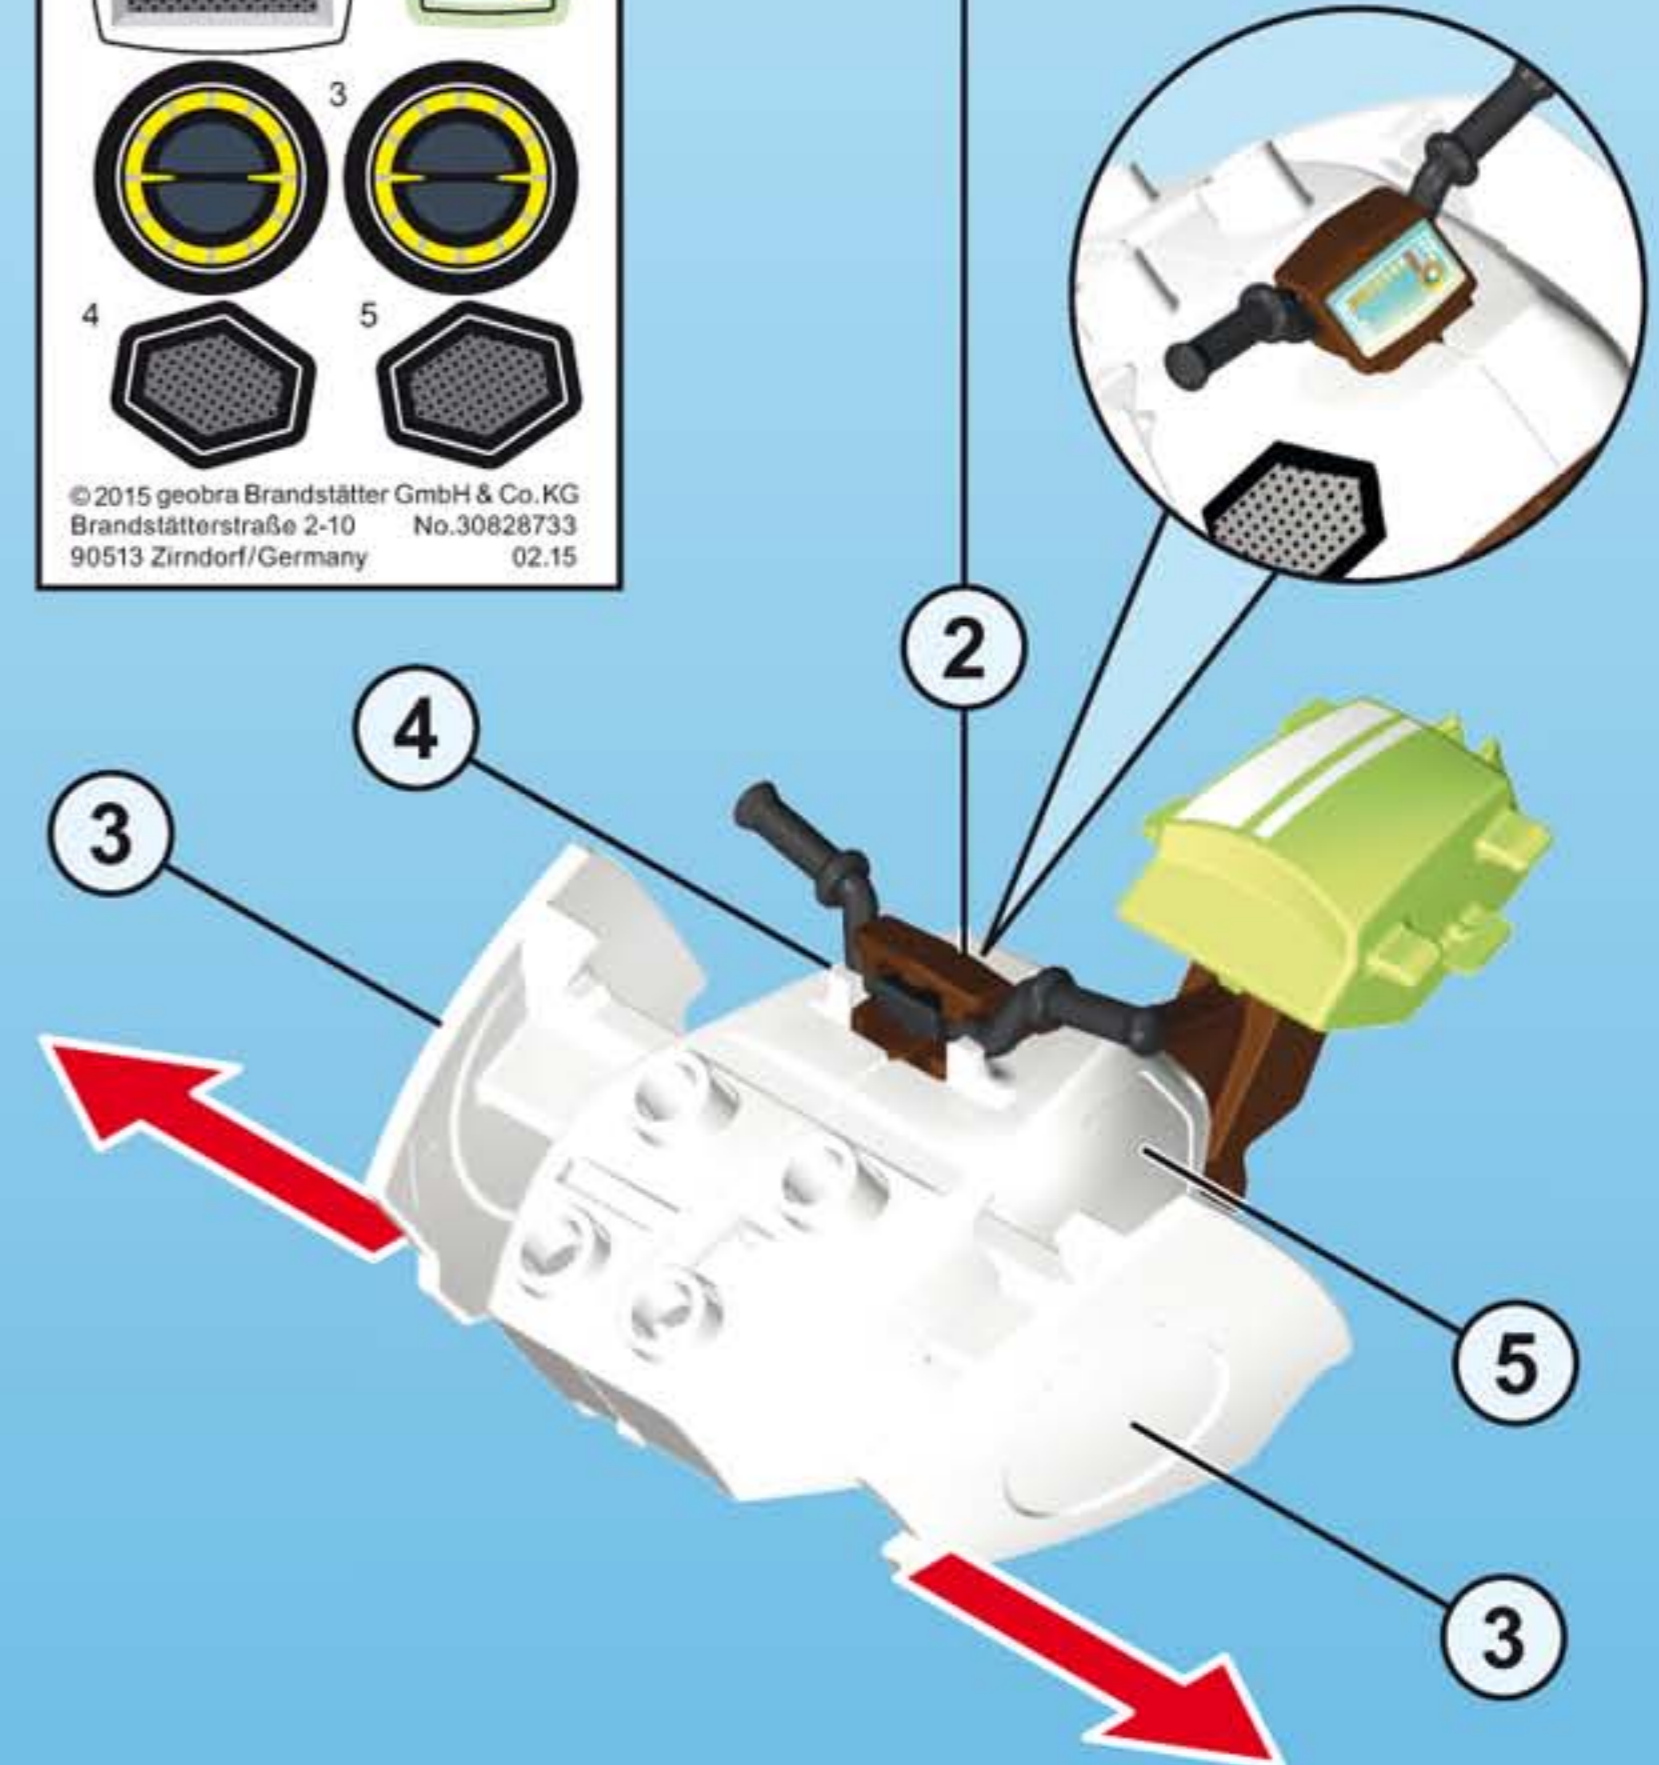

playmobil®
6691

WARNING:
CHOKING HAZARD

Small parts. Not for children under 3 years.

"Ne concerne que les USA"

Wichtige Unterlagen, bitte sorgfältig aufbewahren!
Important: Please keep these instructions for future reference!
Documents importants, à conserver soigneusement!
Belangrijke documenten, bewaar deze zorgvuldig!

1

30 82 8733

1

www.playmobil.com