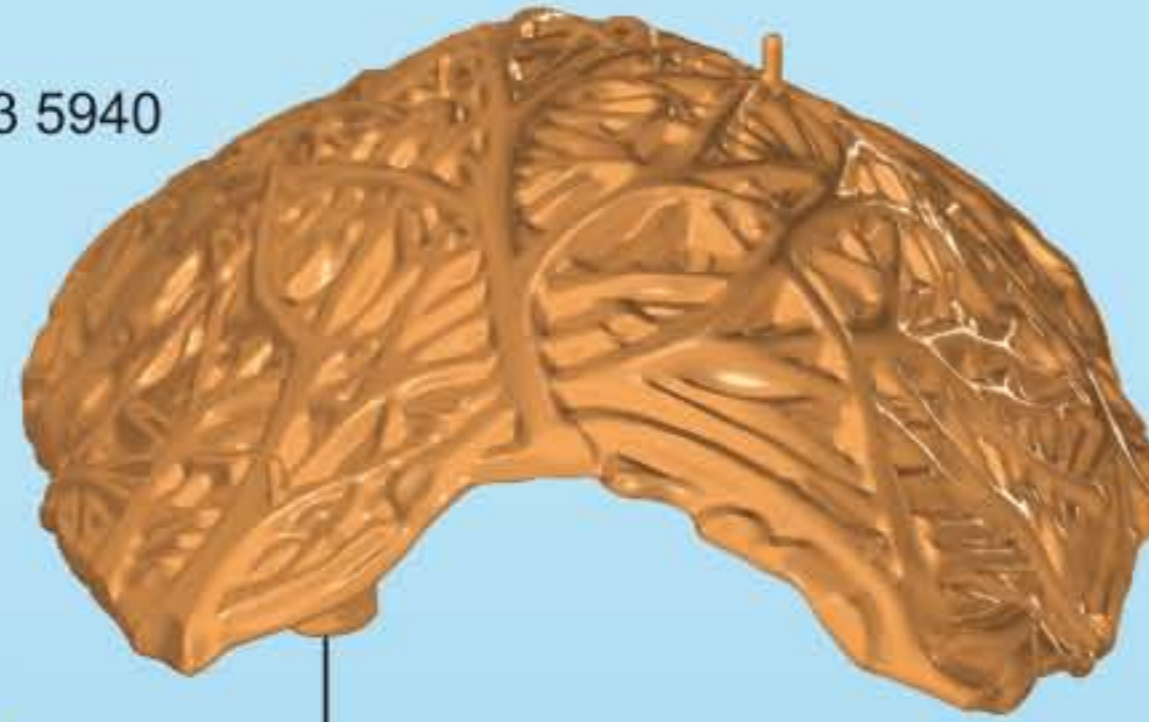

2x

30 08 9930

30 22 3510

This diagram shows two green, branching tree structures (30 22 3510) being assembled. A small brown cylindrical piece (30 08 9930) is shown being inserted into the top of one of the green structures. The final assembly is shown with two such structures, each with a brown piece on top.

30 51 4172

This block shows two orange-colored parts: a small, textured circular piece and a taller, cylindrical piece with a textured top. These are the components for part 30 51 4172.

3

4

30 23 5940

30 08 7890