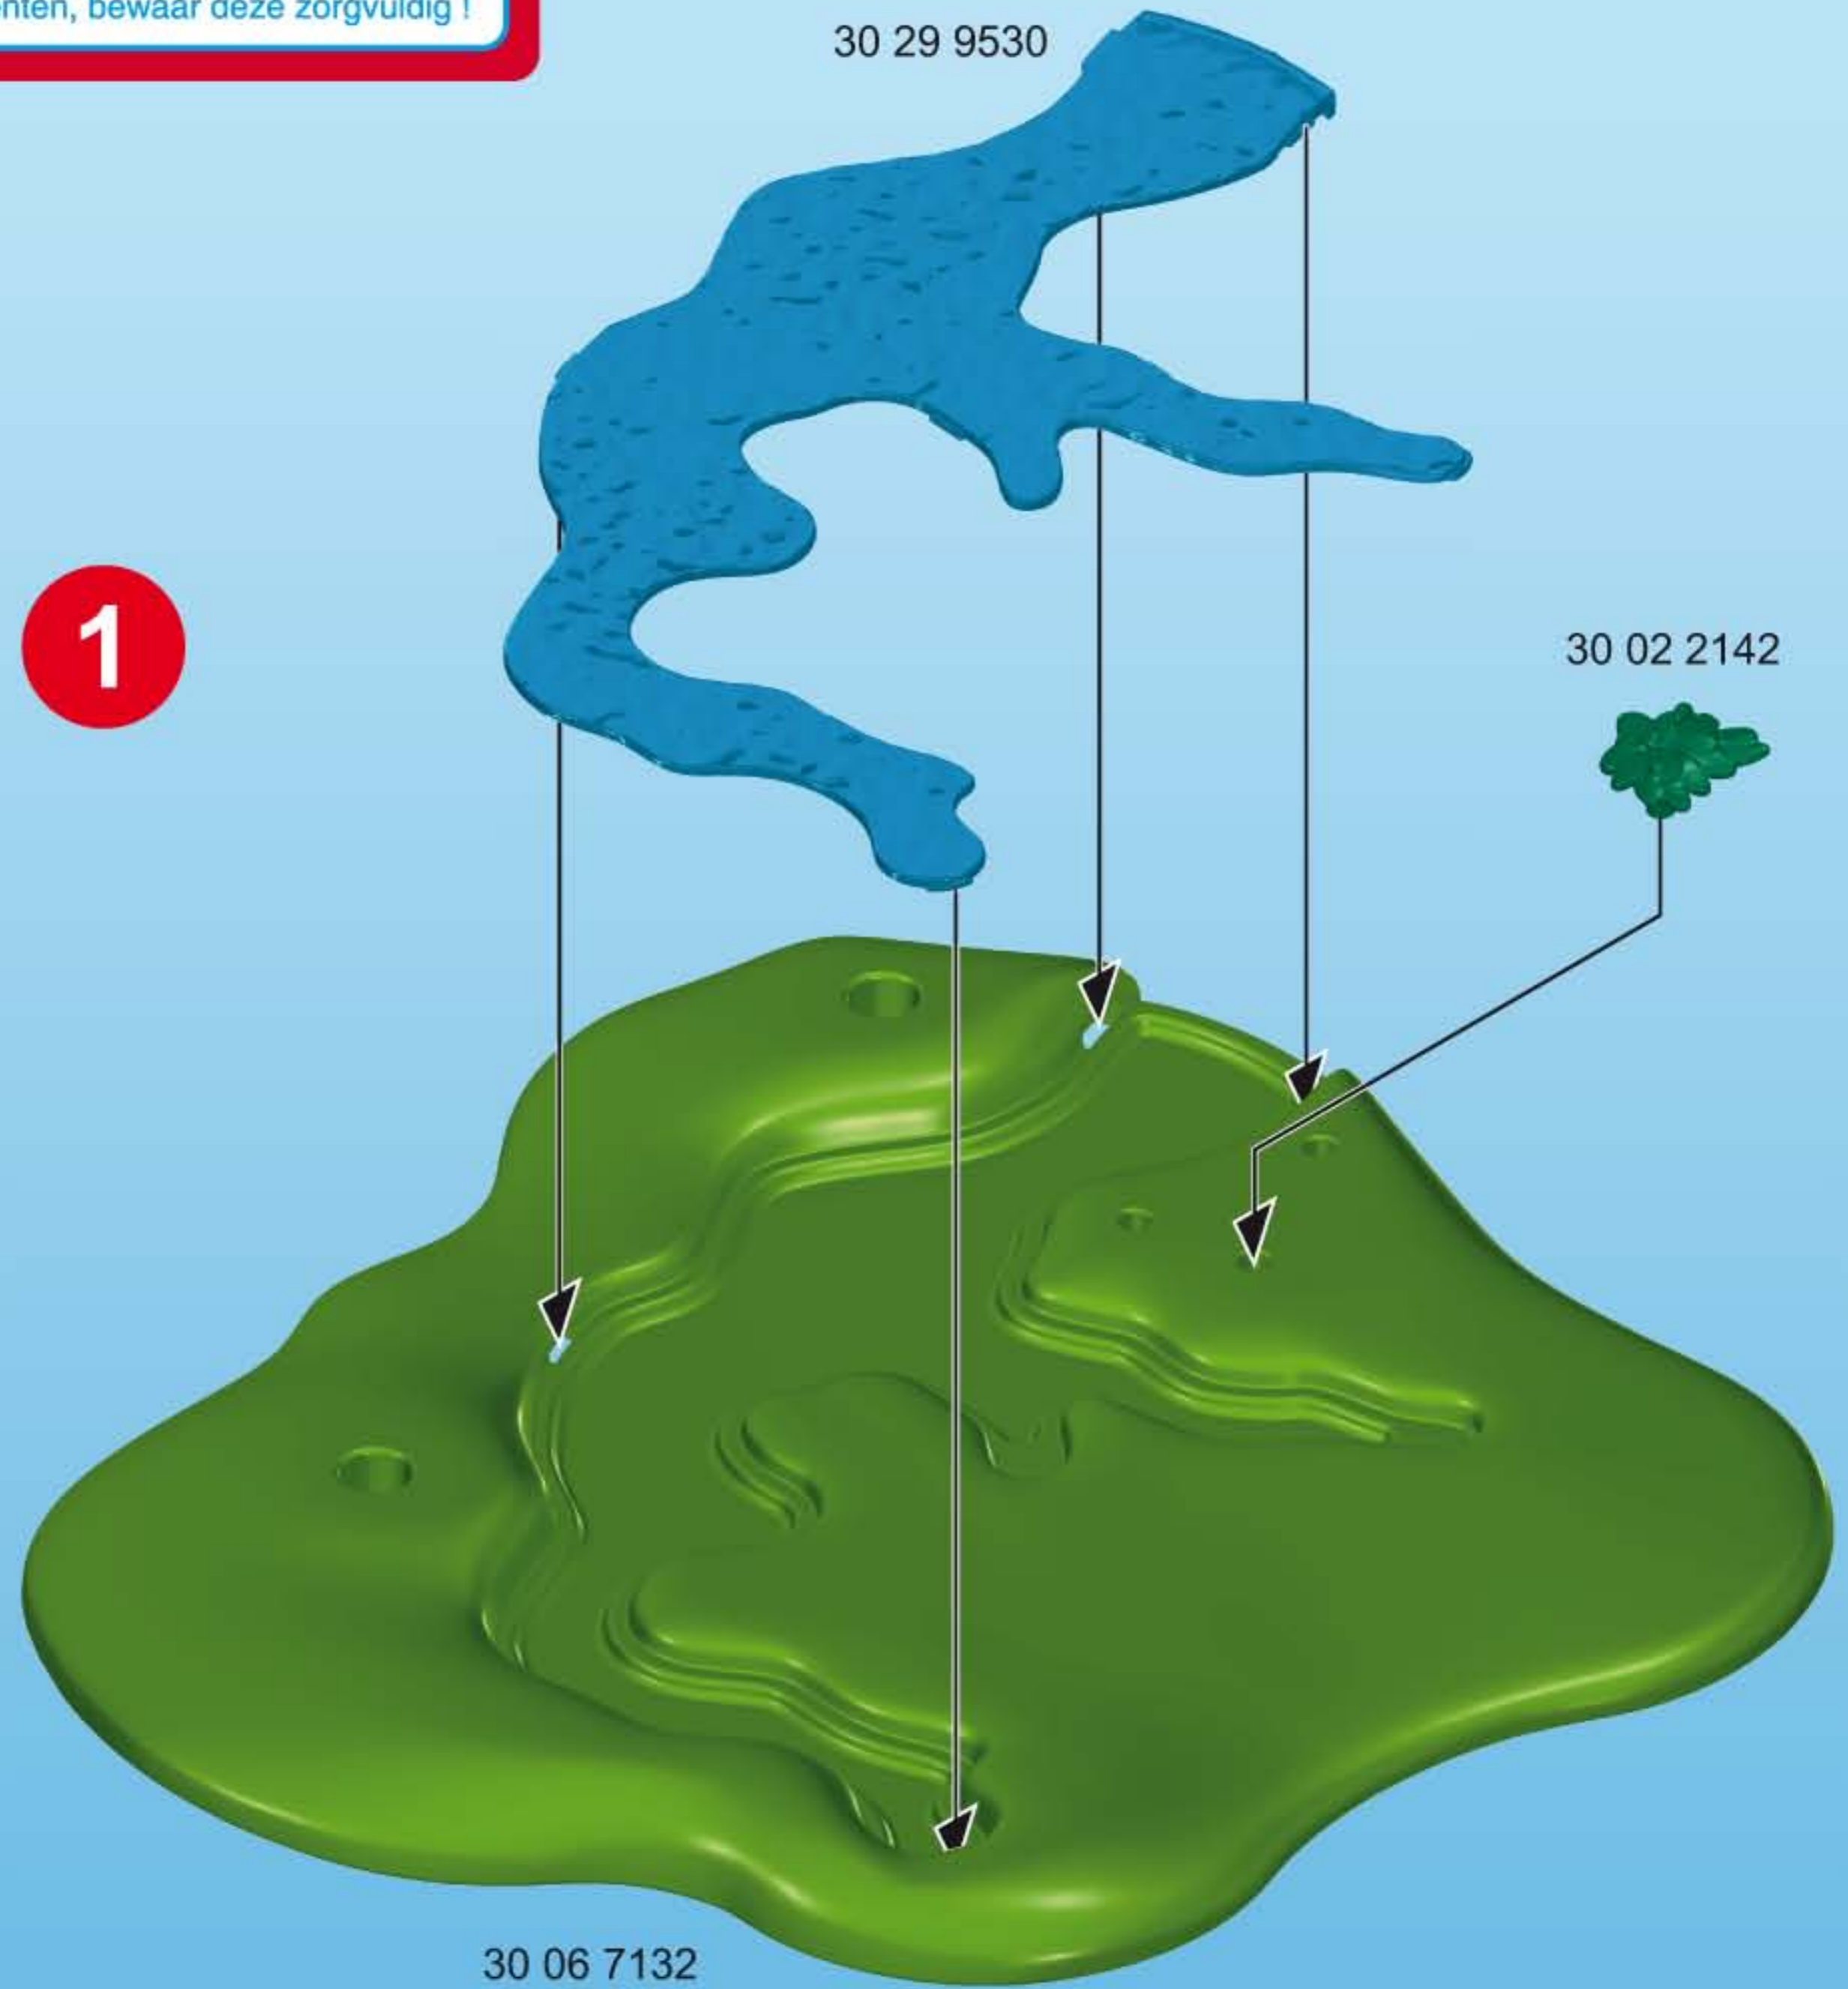

**WARNING:**  
CHOKING HAZARD

Small parts. Not for children under 3 years.

"Ne concerne que les USA"

1

2

30 08 9610

30 23 7050

This diagram shows the assembly of a brown, branching tree trunk. It starts with a brown cylindrical piece (30 08 9610) being inserted into a hole in a larger brown piece (30 23 7050). The assembly is shown in four stages: 1. The brown cylinder is above the hole. 2. The cylinder is partially inserted. 3. The cylinder is fully inserted. 4. The final assembled brown tree trunk.

2x

30 08 9930

30 22 3510

This diagram shows two green, branching tree structures (30 22 3510) being assembled. A small brown cylindrical piece (30 08 9930) is shown being inserted into the top of one of the green structures. The final assembly is shown with two such structures, each with a brown piece on top.

30 51 4172

This block shows two orange-colored parts: a small, textured circular piece and a taller, cylindrical piece with a textured top. These are the components for part 30 51 4172.

3

4

30 23 5940

30 08 7890