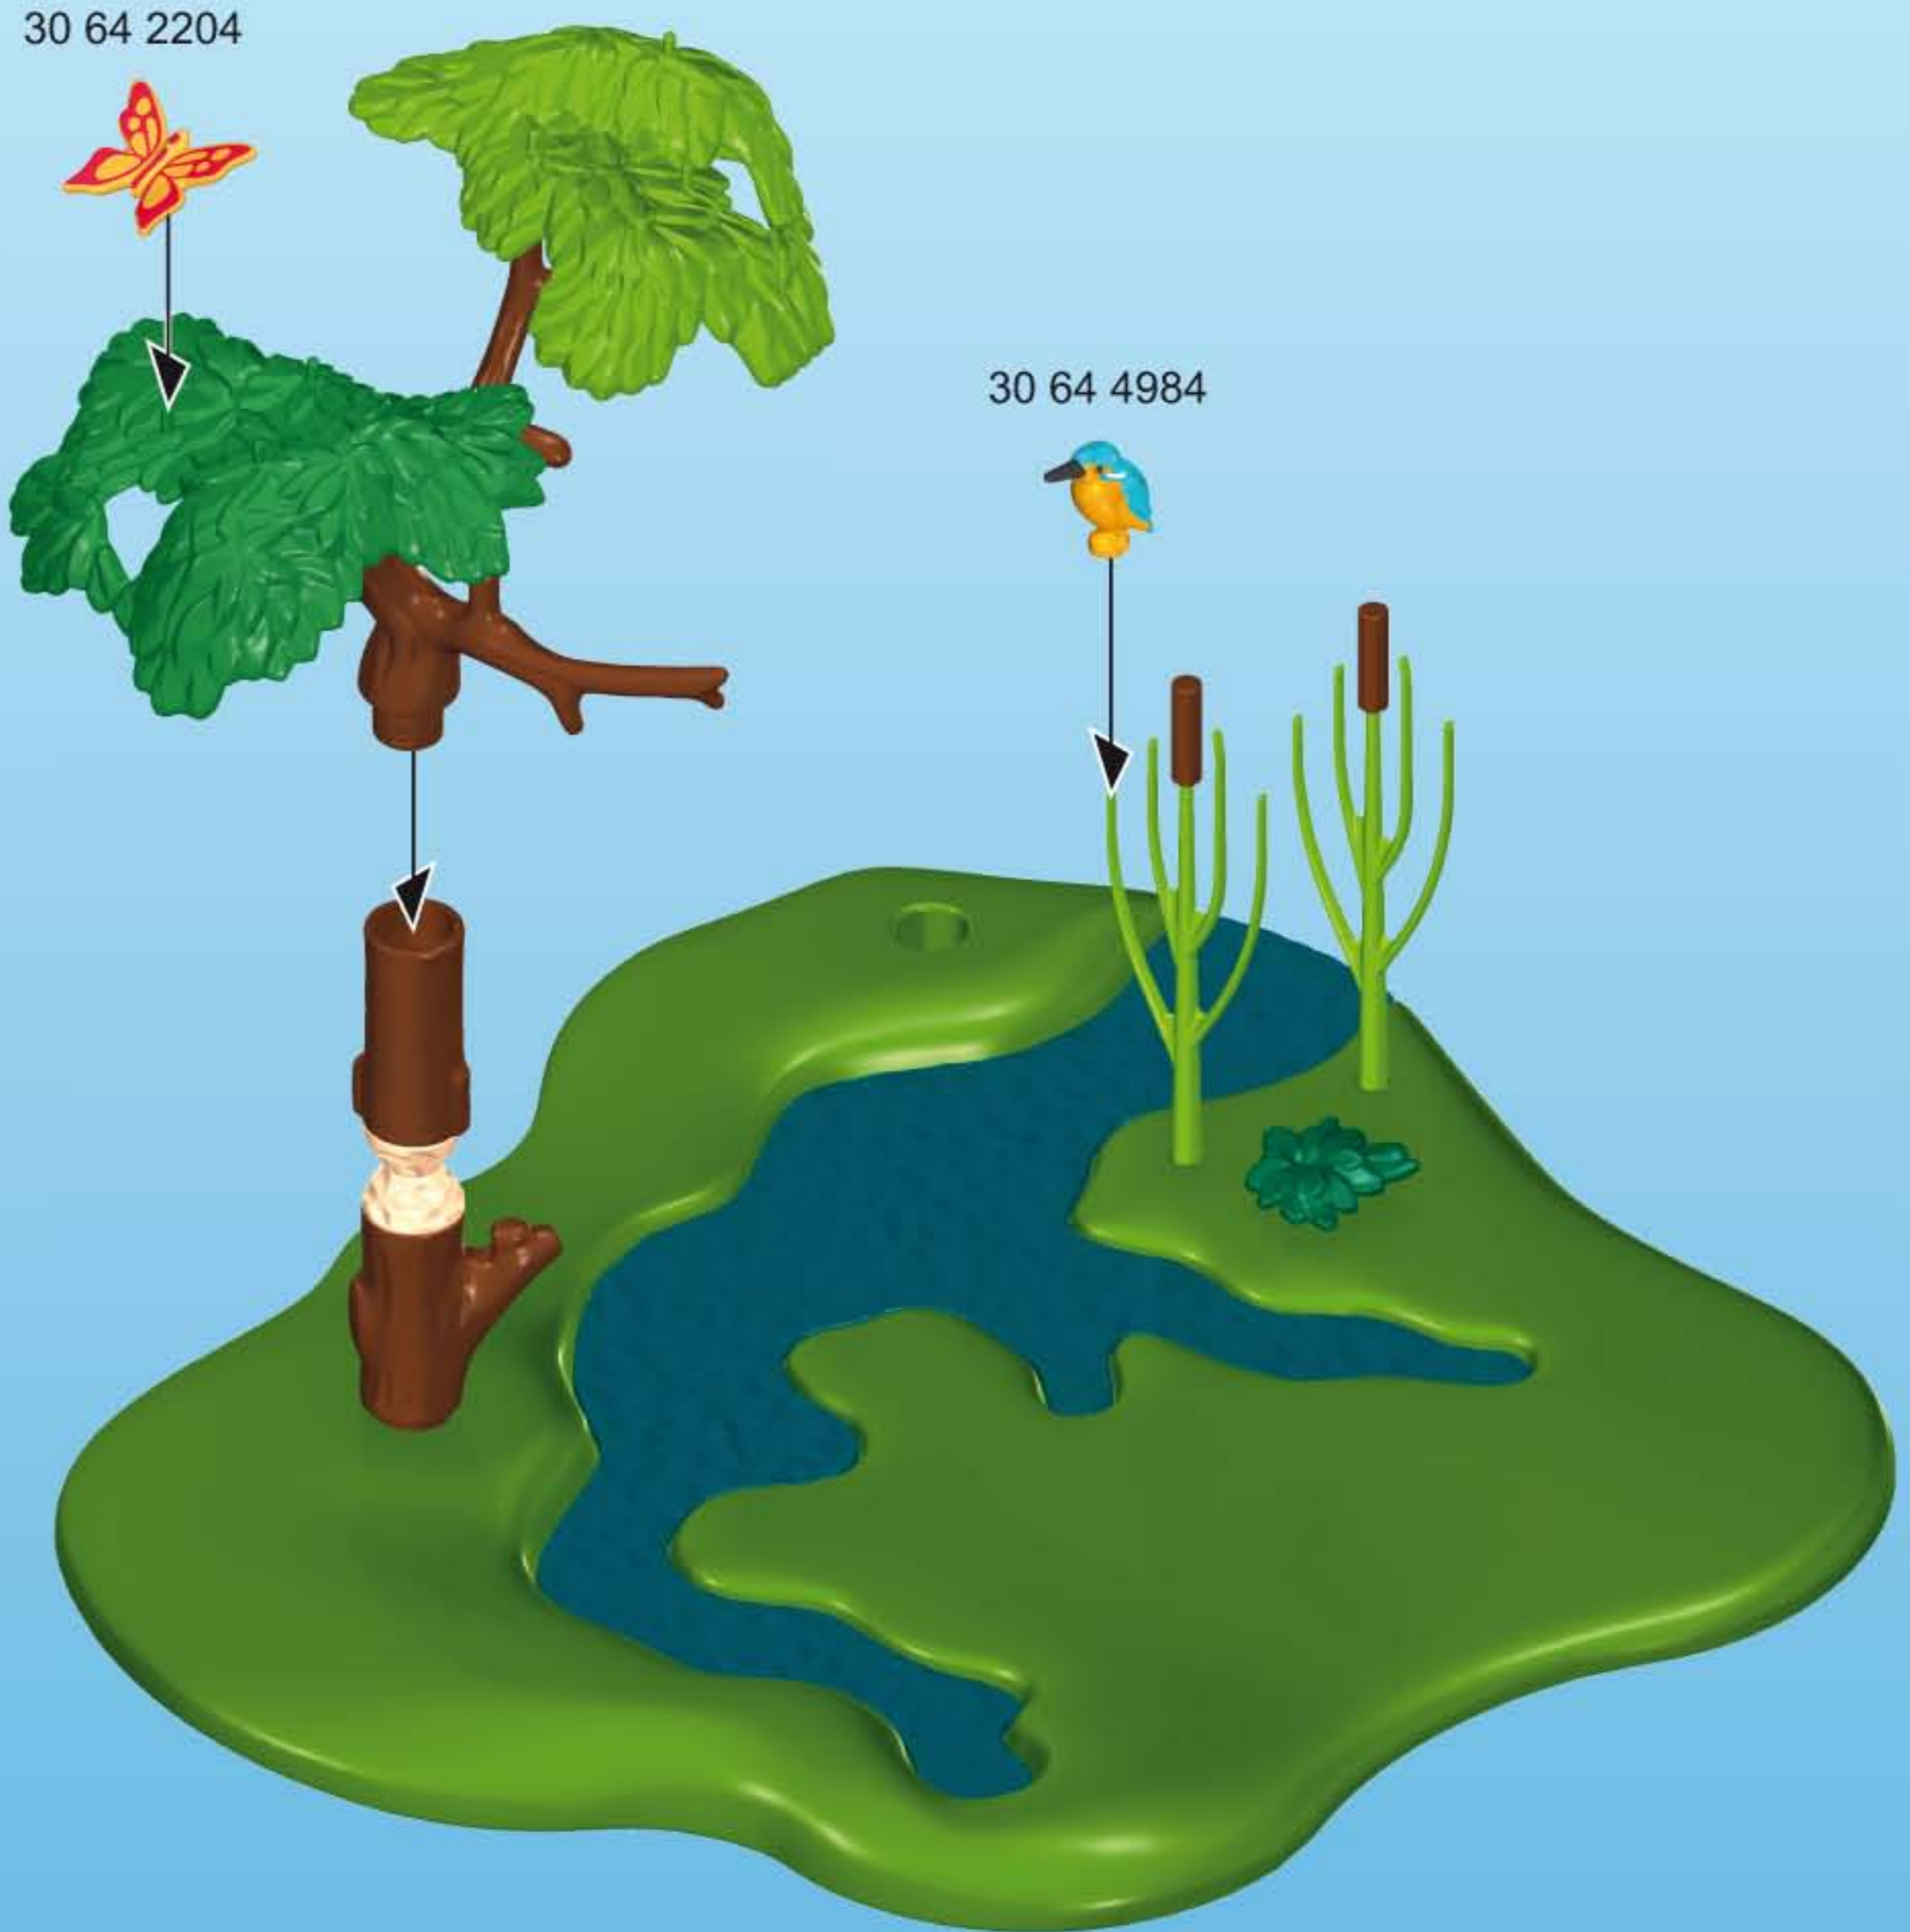

**WARNING:**  
CHOKING HAZARD

Small parts. Not for children under 3 years.

"Ne concerne que les USA"

1

2

30 08 9610

30 23 7050

This diagram shows the assembly of a brown, branching tree trunk. It starts with a brown cylindrical piece (30 08 9610) being inserted into a hole in a larger brown piece (30 23 7050). The assembly is shown in four stages: 1. The brown cylinder is above the hole. 2. The cylinder is partially inserted. 3. The cylinder is fully inserted. 4. The final assembled brown tree trunk.

2x

30 08 9930

30 22 3510

This diagram shows two green, branching tree structures (30 22 3510) being assembled. A small brown cylindrical piece (30 08 9930) is shown being inserted into the top of one of the green structures. The final assembly is shown with two such structures, each with a brown piece on top.

30 51 4172

This block shows two orange-colored parts: a small, textured circular piece and a taller, cylindrical piece with a textured top. These are the components for part 30 51 4172.

3

4

30 23 5940

30 08 7890