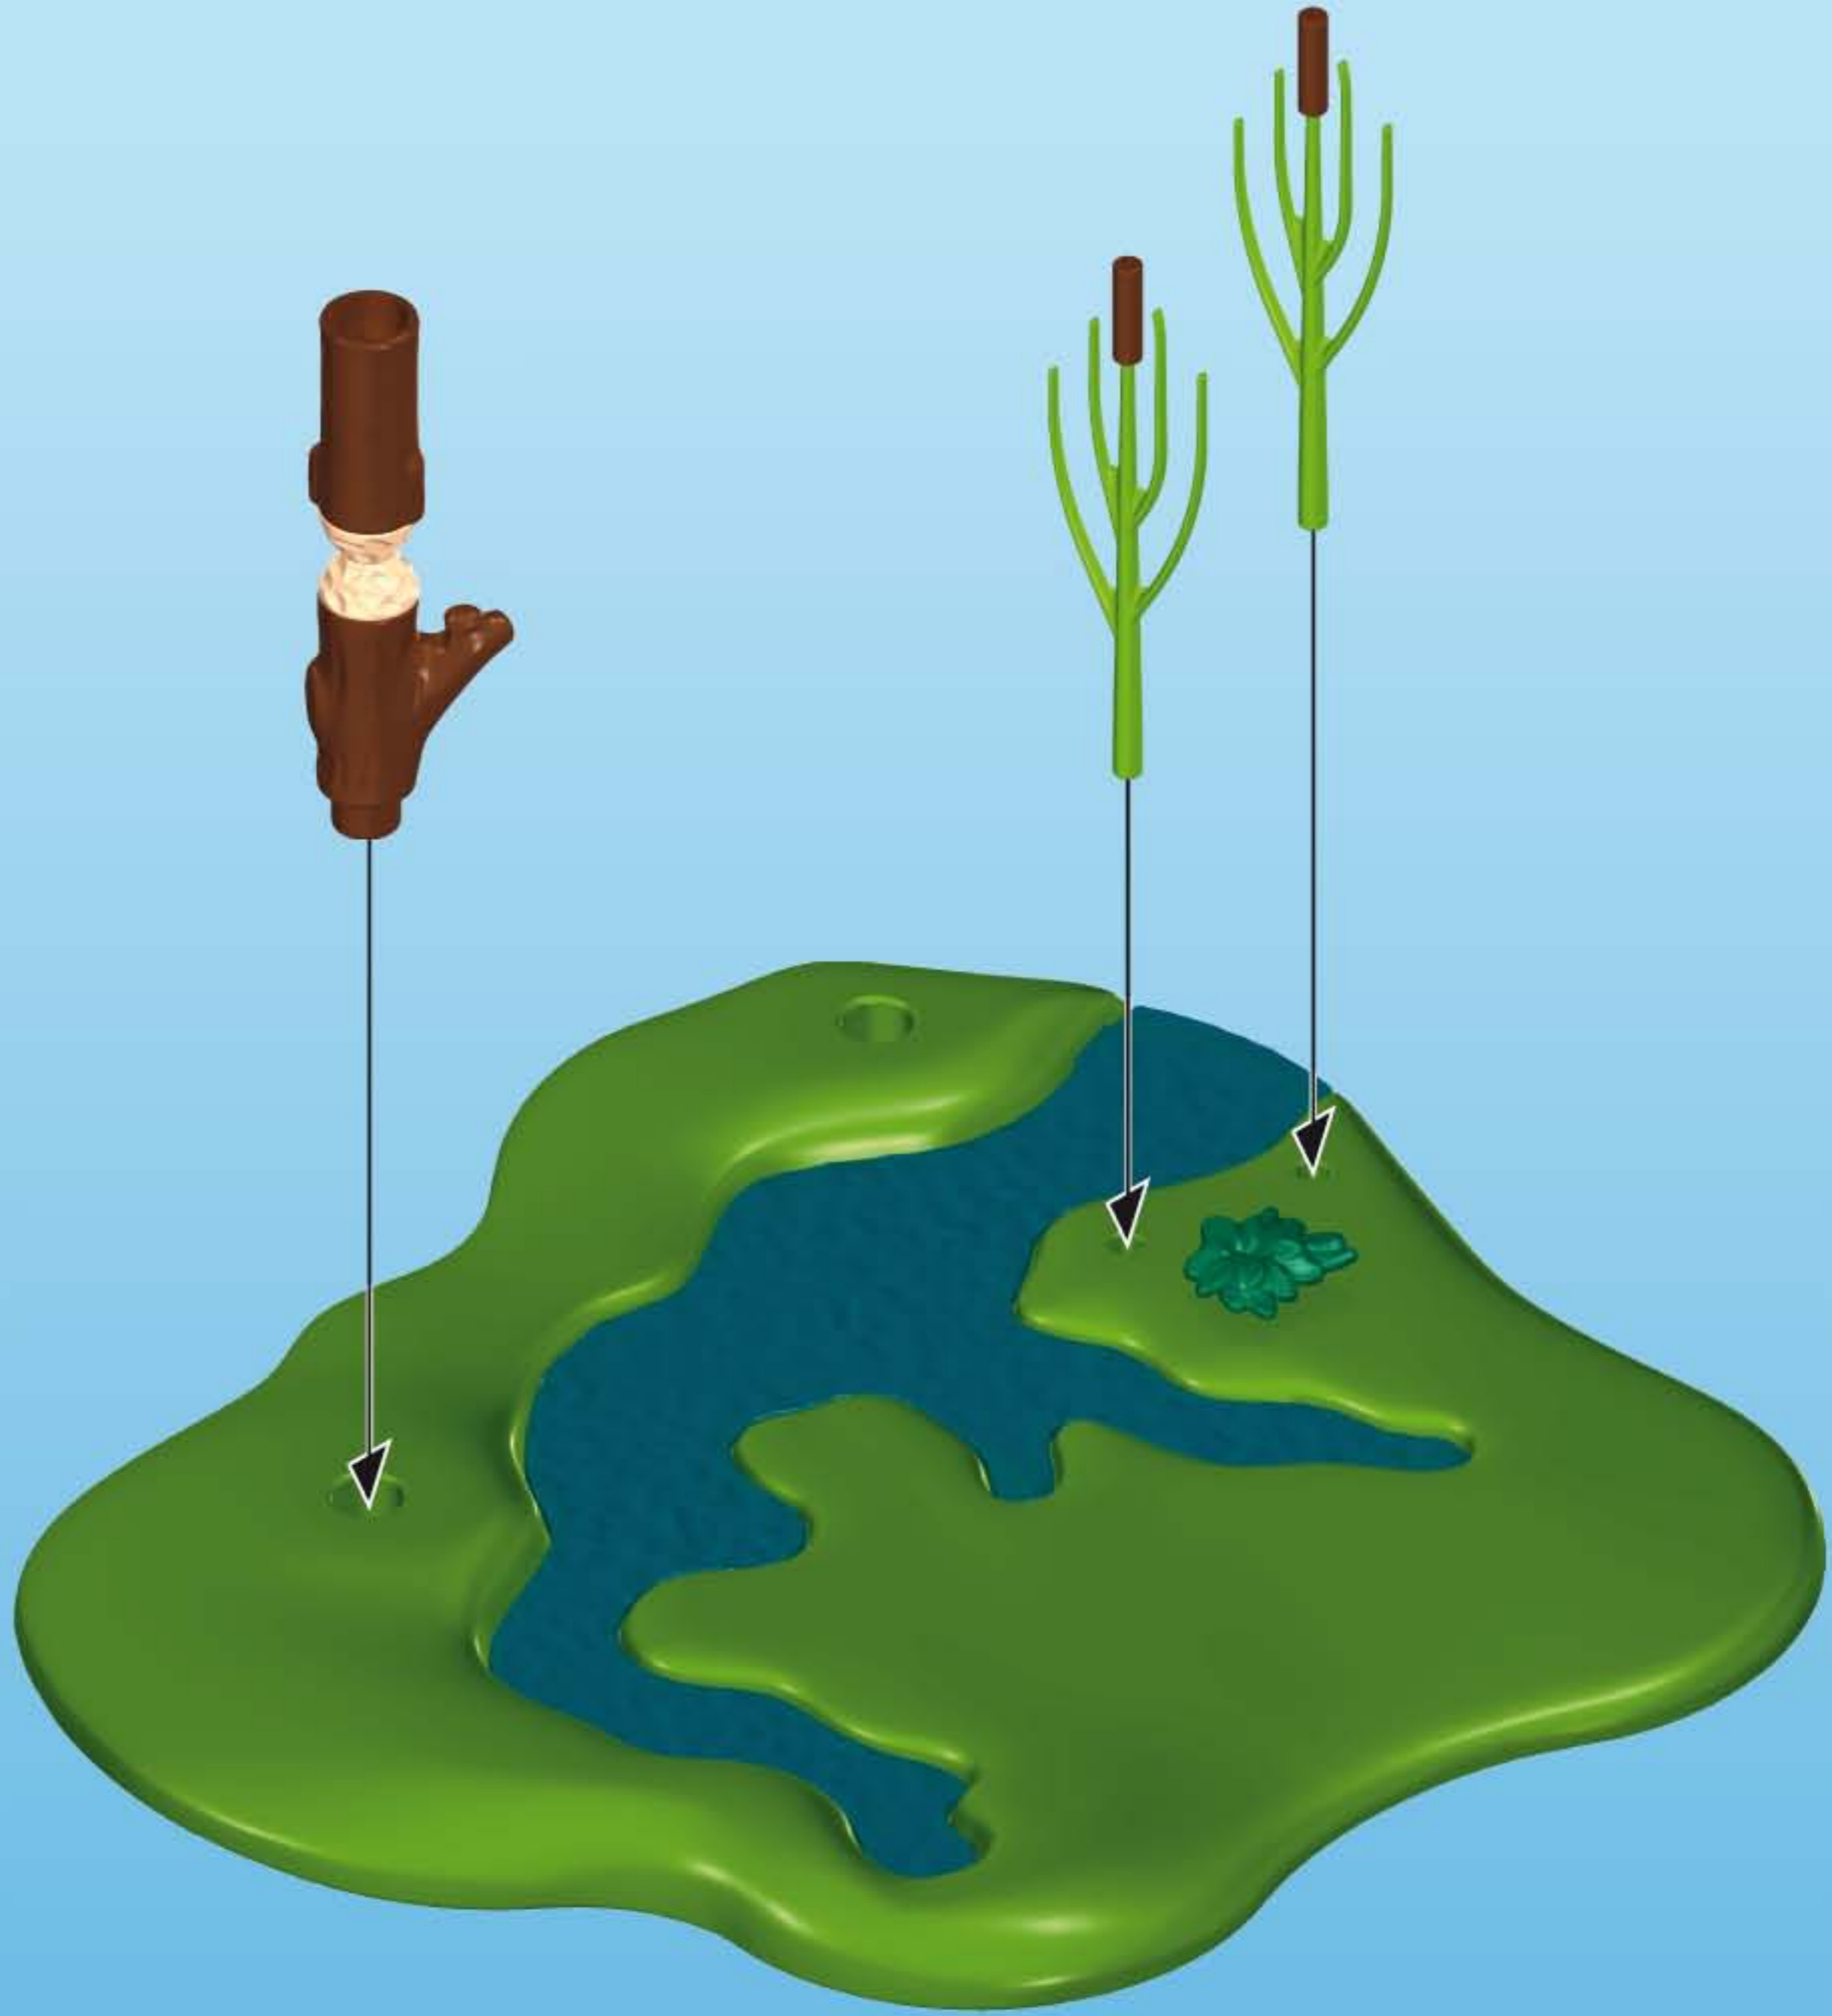

**WARNING:**  
CHOKING HAZARD

Small parts. Not for children under 3 years.

"Ne concerne que les USA"

1

2

30 08 9610

30 23 7050

This diagram shows the assembly of a brown, branching tree trunk. It starts with a brown cylindrical piece (30 08 9610) being inserted into a hole in a larger brown piece (30 23 7050). The assembly is shown in four stages: 1. The brown cylinder is above the hole. 2. The cylinder is partially inserted. 3. The cylinder is fully inserted. 4. The final assembled brown tree trunk.

2x

30 08 9930

30 22 3510

This diagram shows two green, branching tree structures (30 22 3510) being assembled. A small brown cylindrical piece (30 08 9930) is shown being inserted into the top of one of the green structures. The final assembly is shown with two such structures, each with a brown piece on top.

30 51 4172

This block shows two orange-colored parts: a small, textured circular piece and a taller, cylindrical piece with a textured top. These are the components for part 30 51 4172.

3

4

30 23 5940

30 08 7890