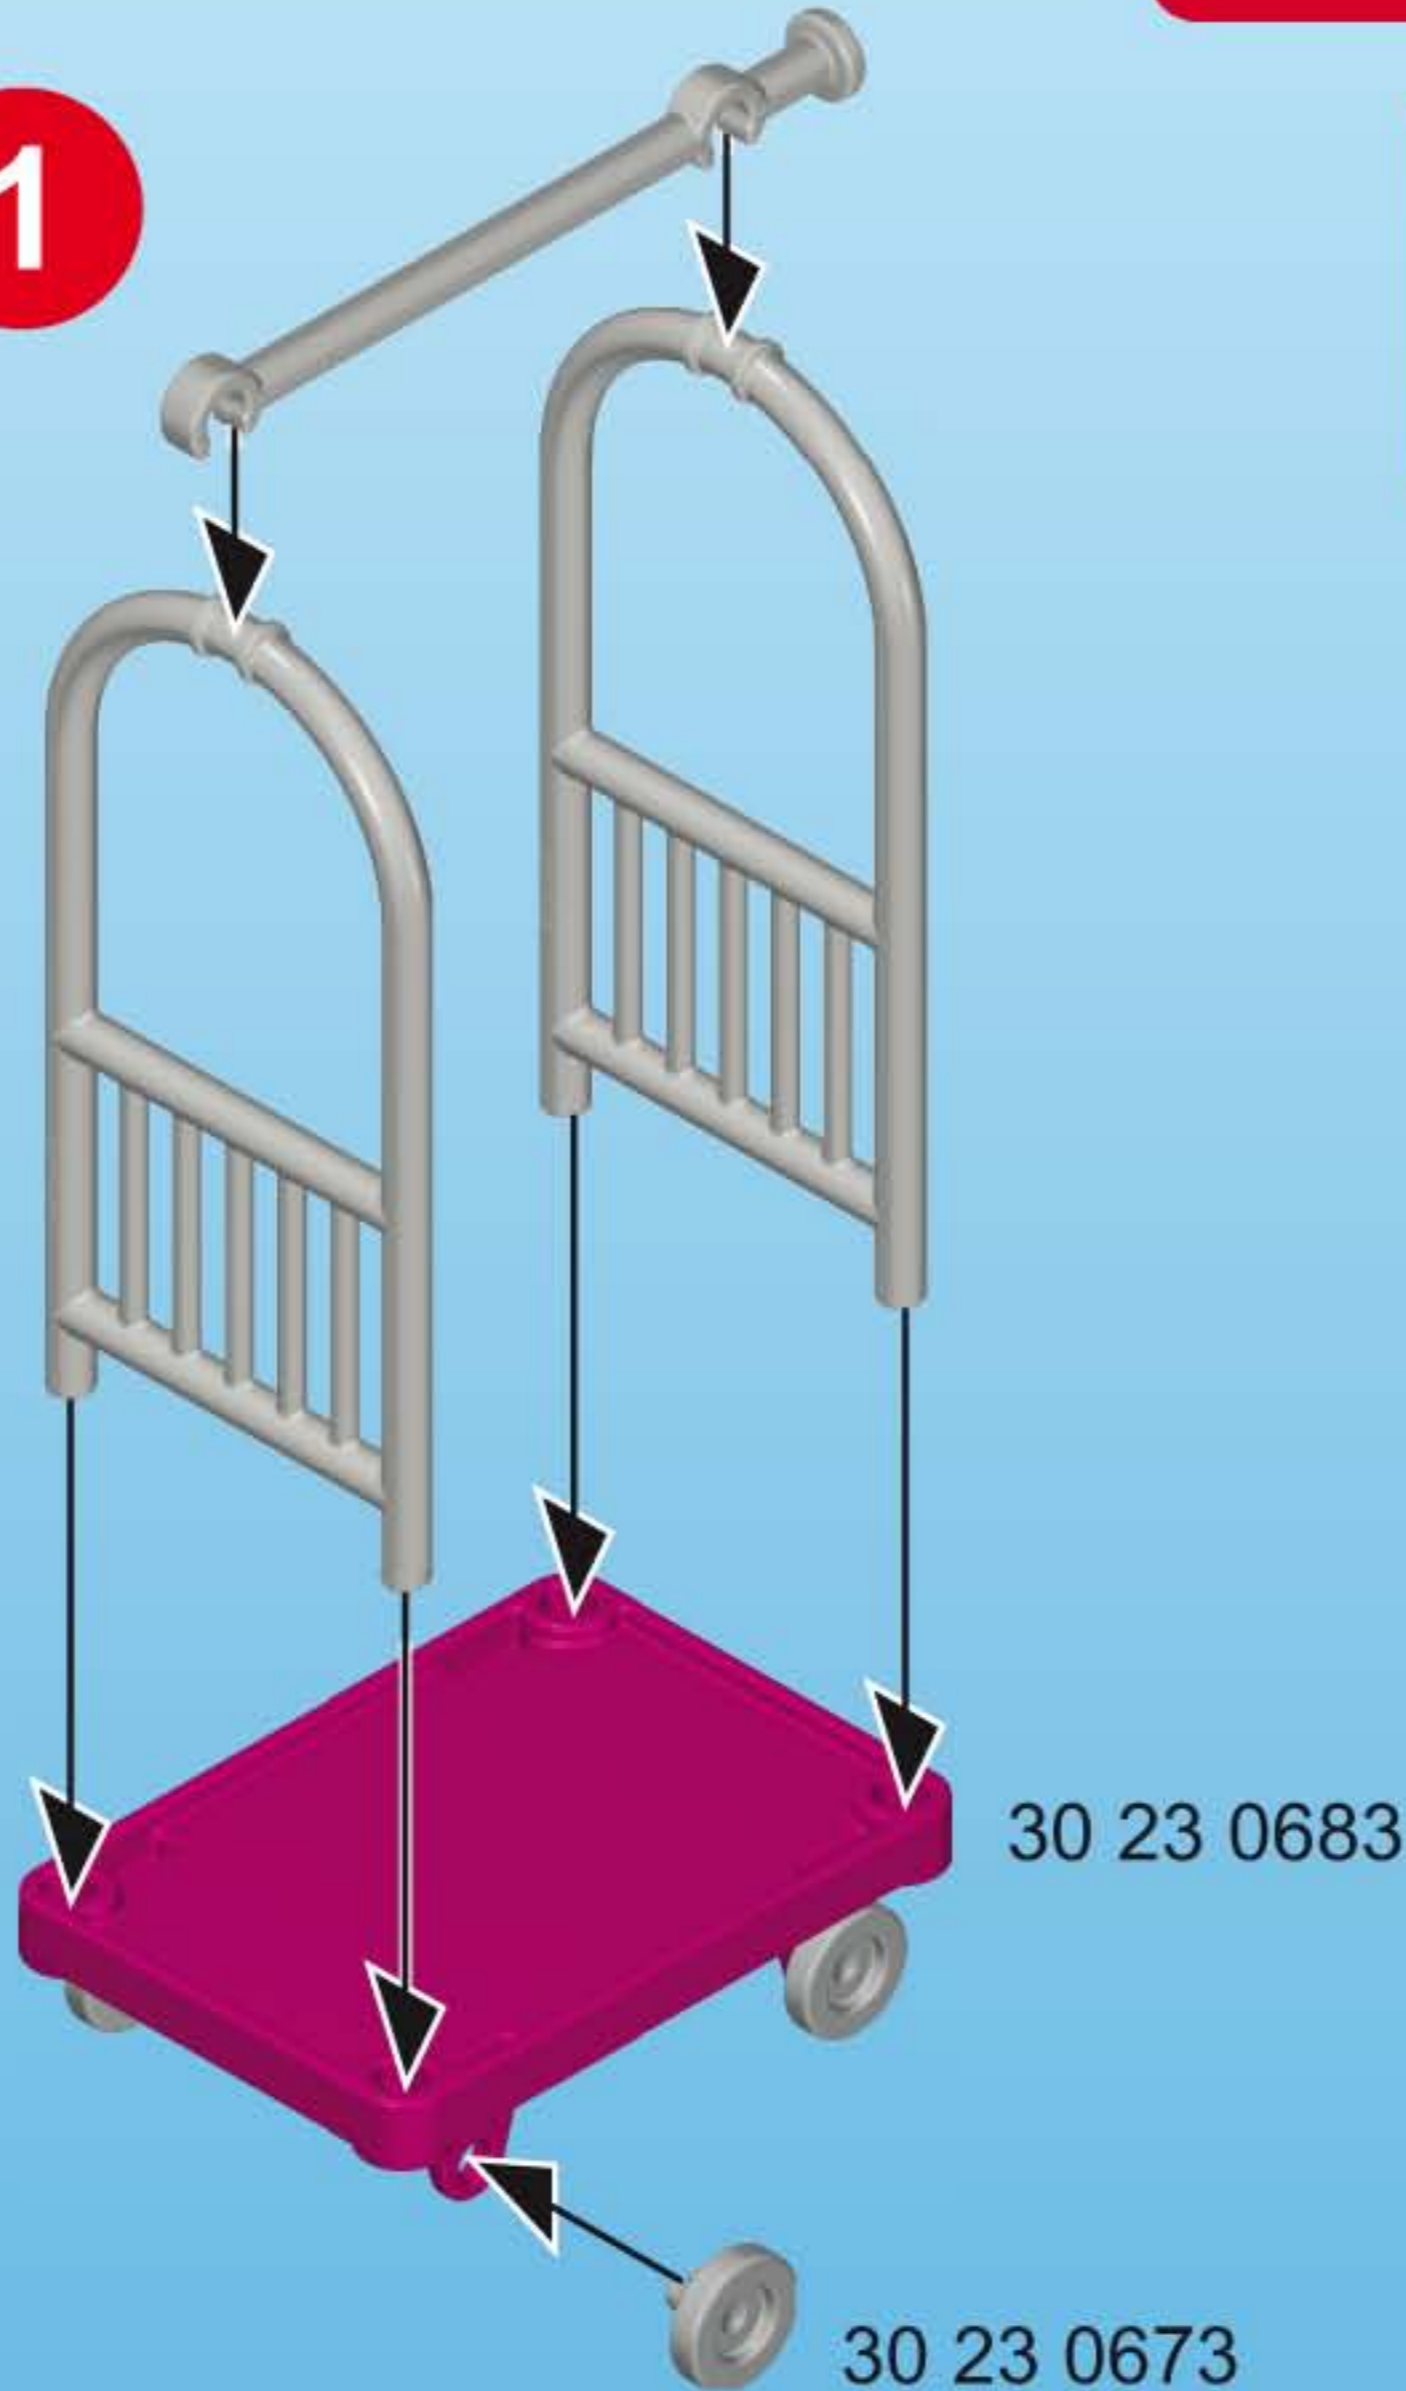

playmobil®

6153

Wichtige Unterlagen, bitte sorgfältig aufbewahren !
Important: Please keep these instructions for future reference !
Documents importants, à conserver soigneusement !
Belangrijke documenten, bewaar deze zorgvuldig !

1

WARNING:
CHOKING HAZARD

Small parts. Not for children under 3 years.

"Ne concerne que les USA"

www.playmobil.com