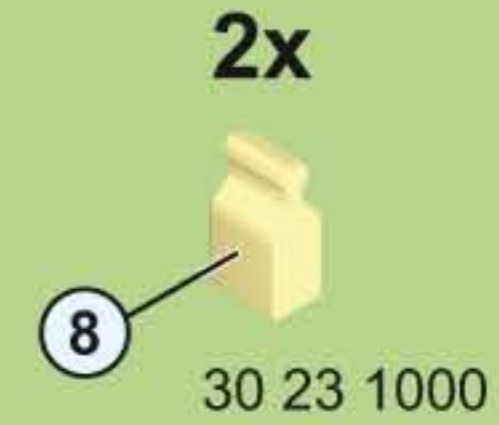

©2015 geobra Brandstätter GmbH & Co. KG
Brandstätterstraße 2-10
80513 Zirndorf/Germany
No.30828193 12.14

30 61 1660

30 23 8933

30 23 1000

30 05 8590

30 51 4722