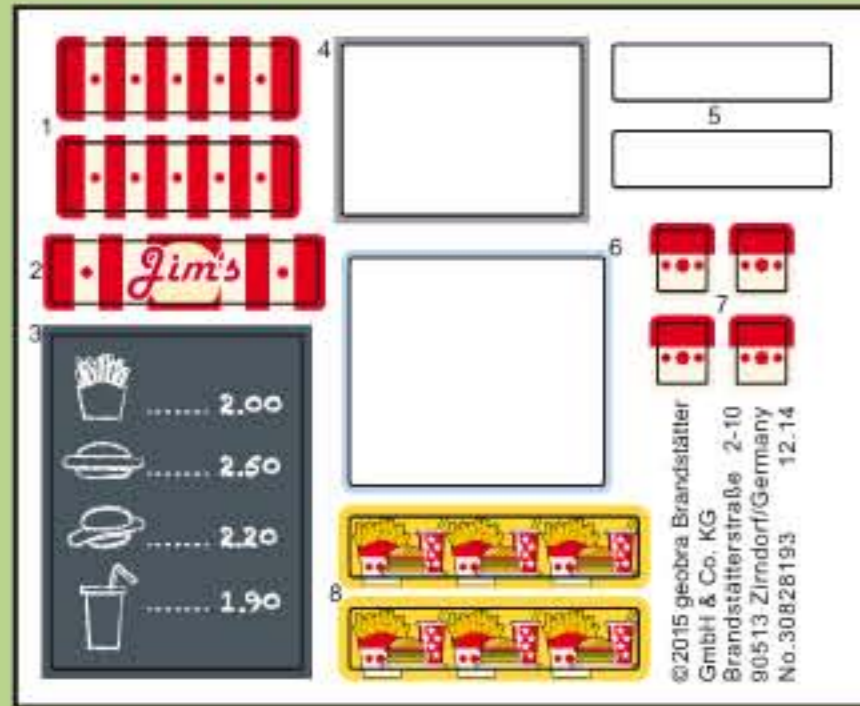

©2015 geobra Brandstätter GmbH & Co. KG
Brandstätterstraße 2-10
80513 Zirndorf/Germany
No.30828193 12.14