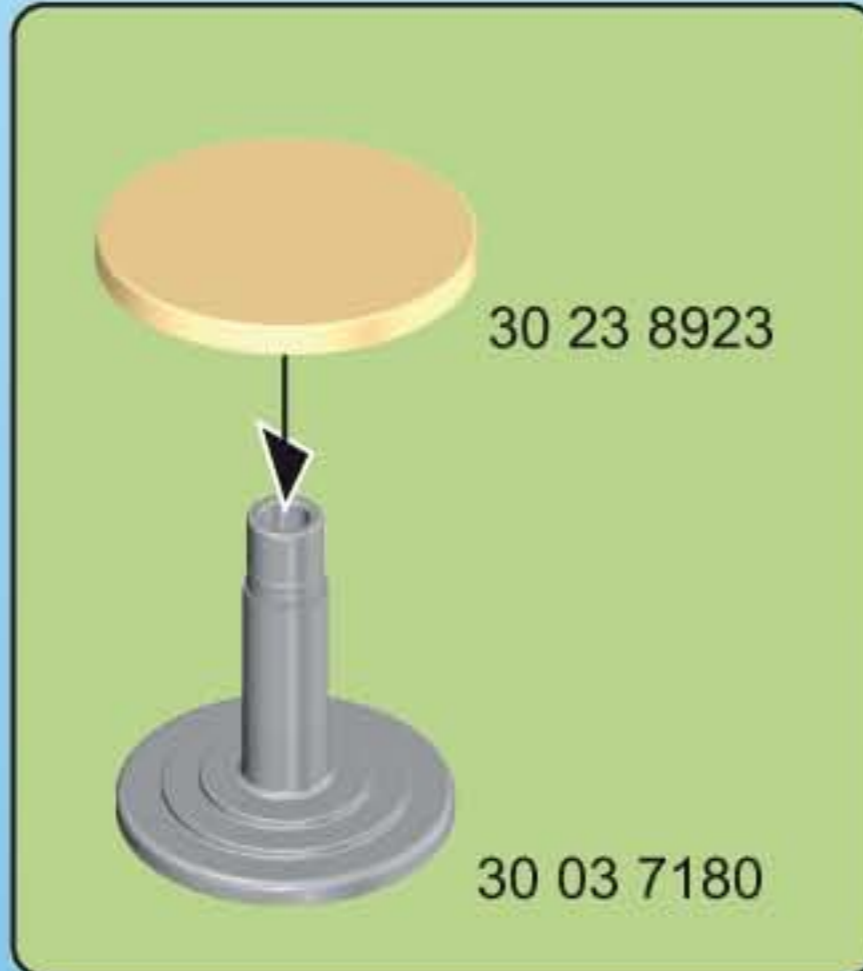

©2015 geobra Brandstätter GmbH & Co. KG
Brandstätterstraße 2-10
80513 Zirndorf/Germany
No.30828193 12.14

30 61 1660

30 23 8933

30 23 1000

30 05 8590

30 51 4722