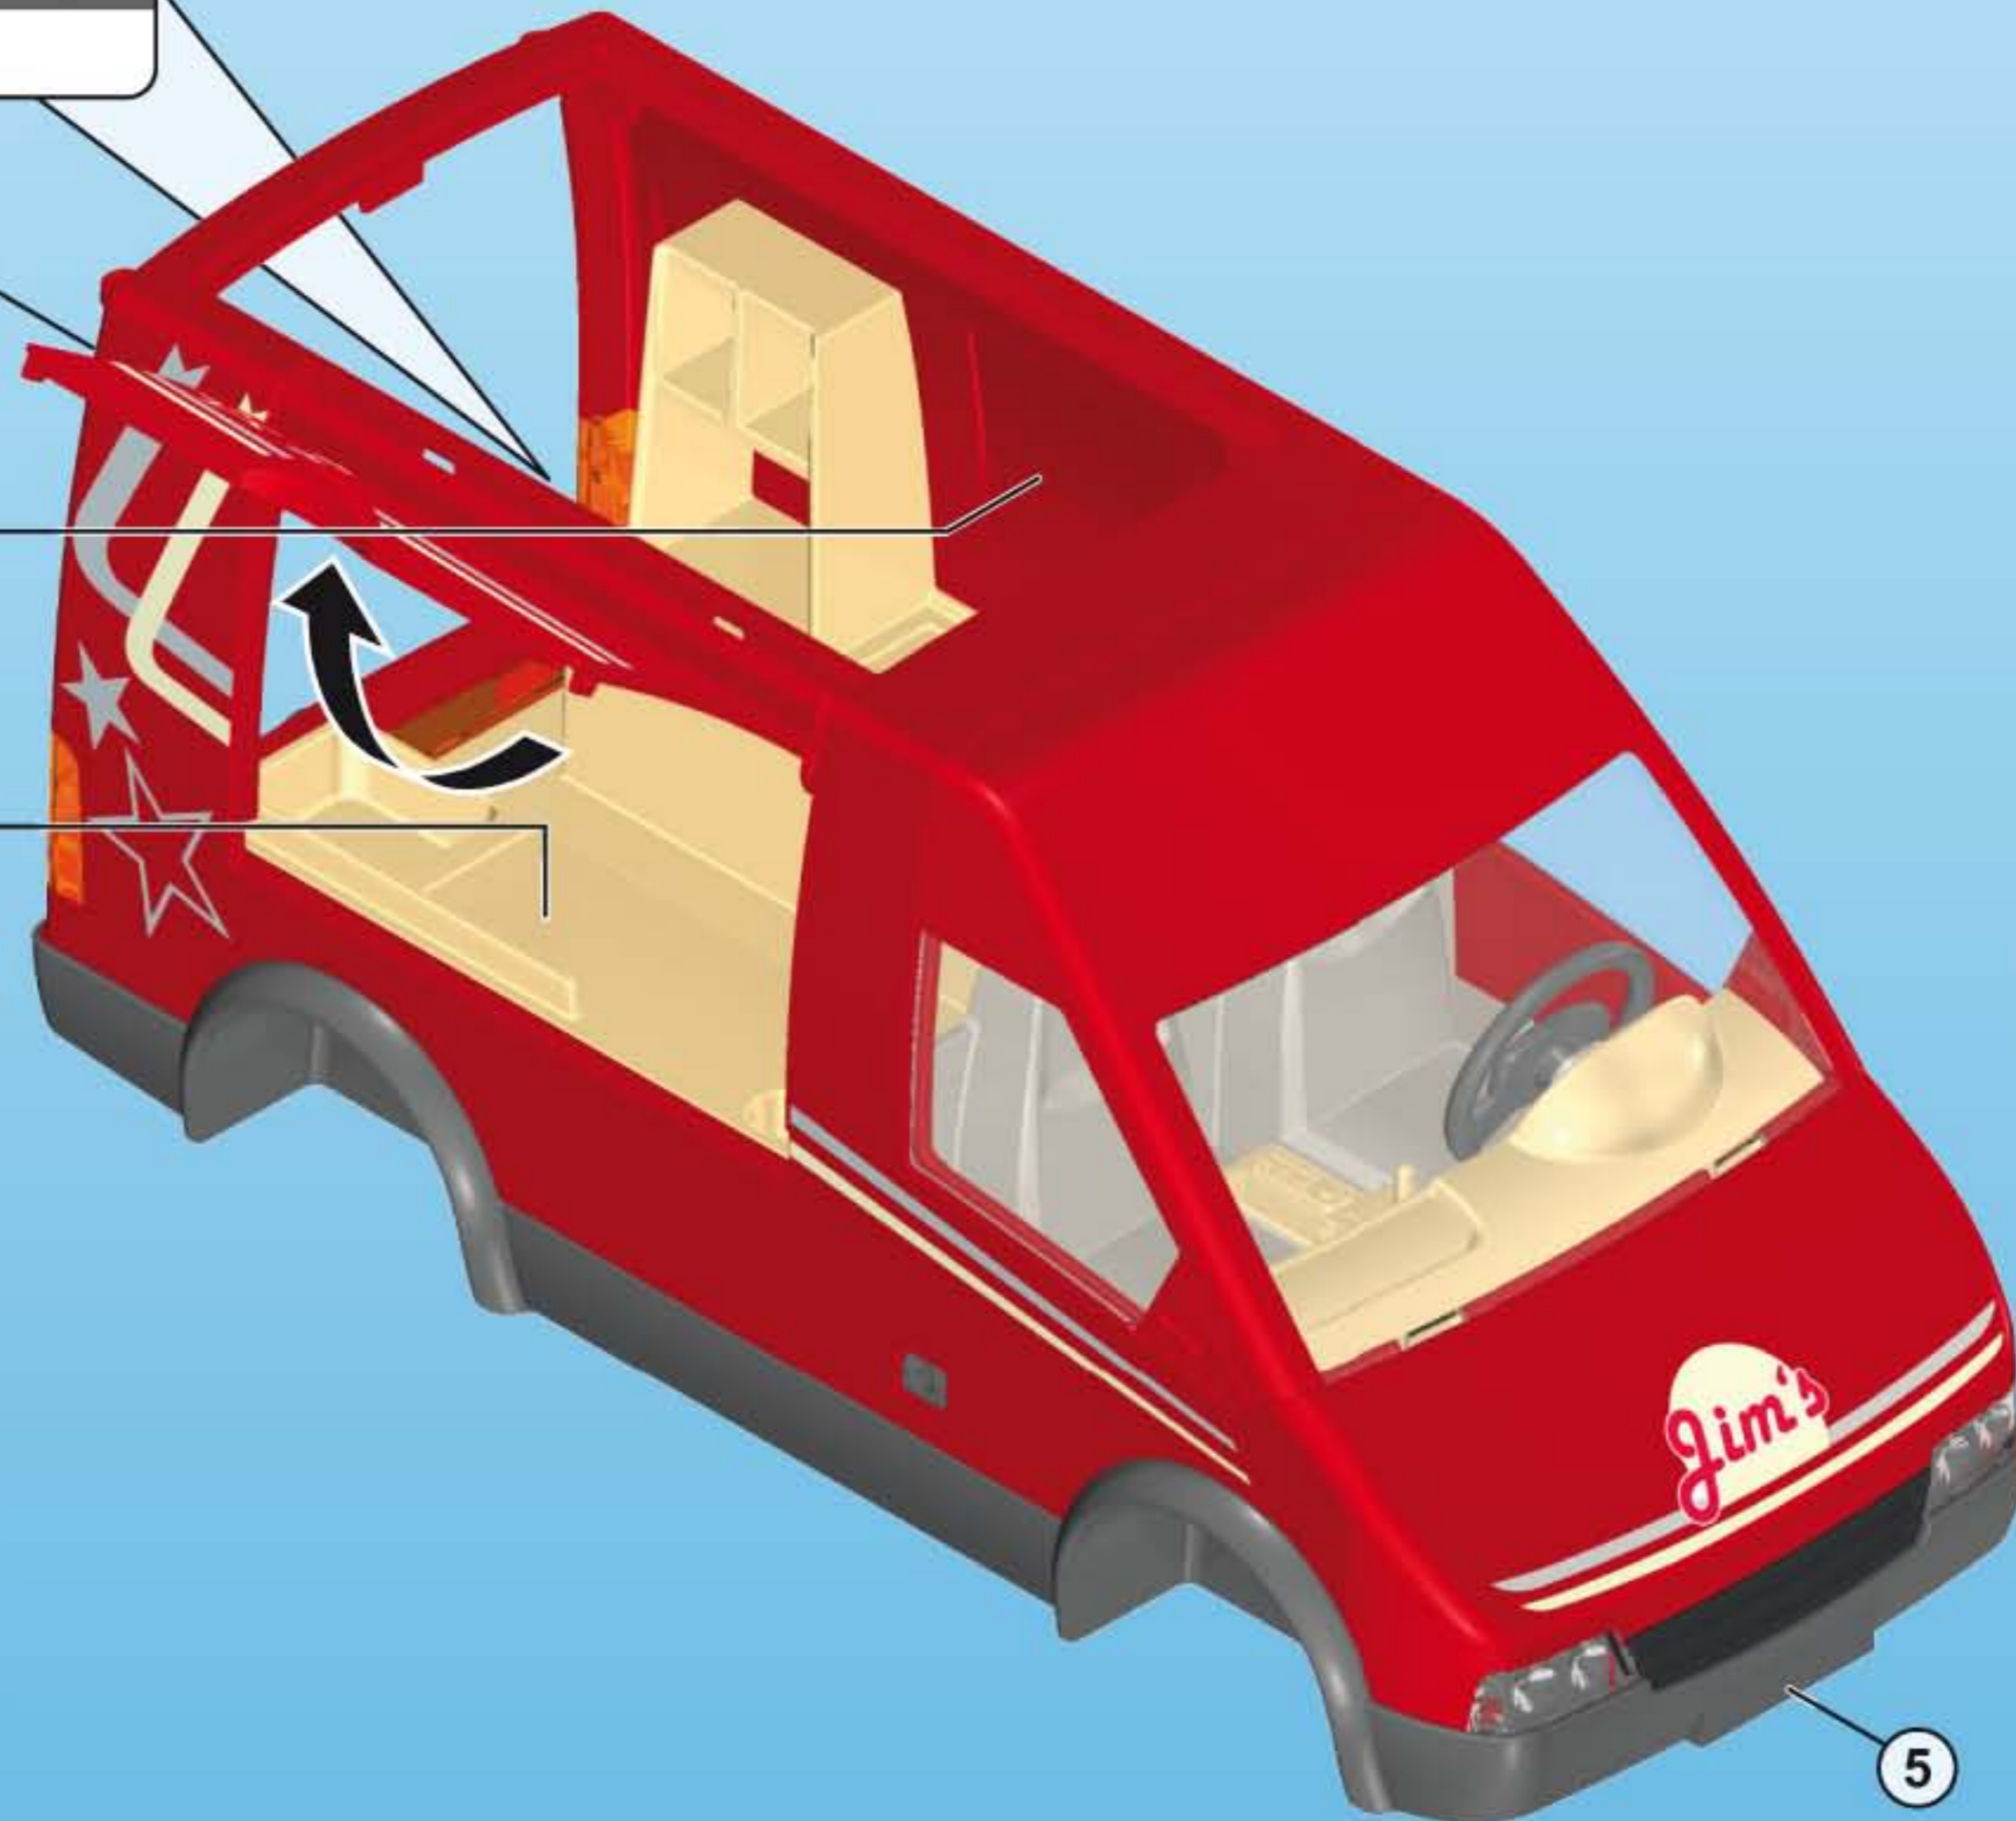

playmobil®

5632
5677

1

Wichtige Unterlagen, bitte sorgfältig aufbewahren!
Important: Please keep these instructions for future reference!
Documents importants, à conserver soigneusement!
Belangrijke documenten, bewaar deze zorgvuldig!

WARNING: CHOKING HAZARD

Small parts. Not for children under 3 years.

"Ne concerne que les USA"

30 82 8193

5

6

4

5