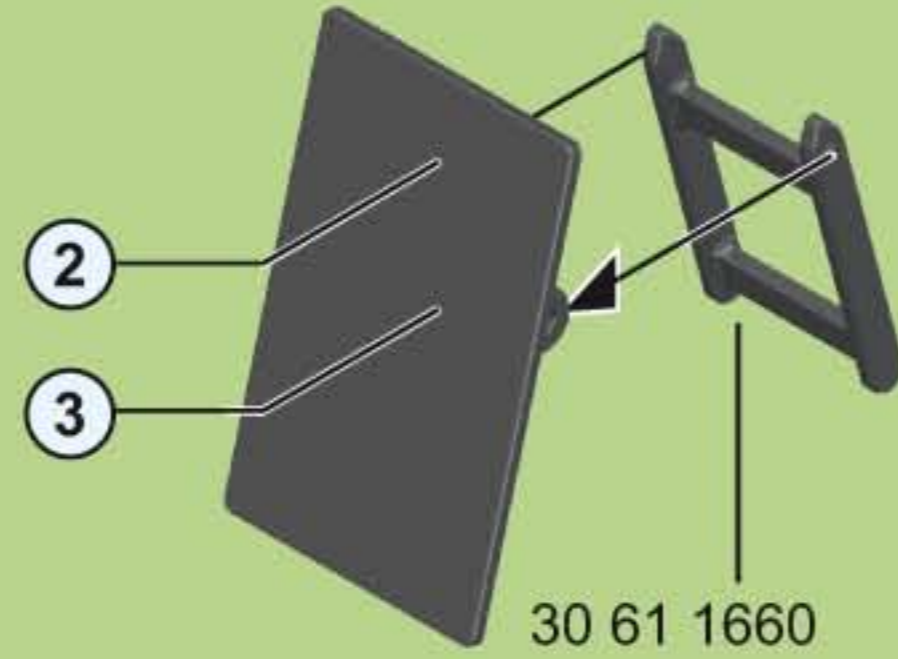

©2015 geobra Brandstätter GmbH & Co. KG
Brandstätterstraße 2-10
80513 Zirndorf/Germany
No.30828193 12.14

30 61 1660

30 23 8933

30 23 1000

30 05 8590

30 51 4722