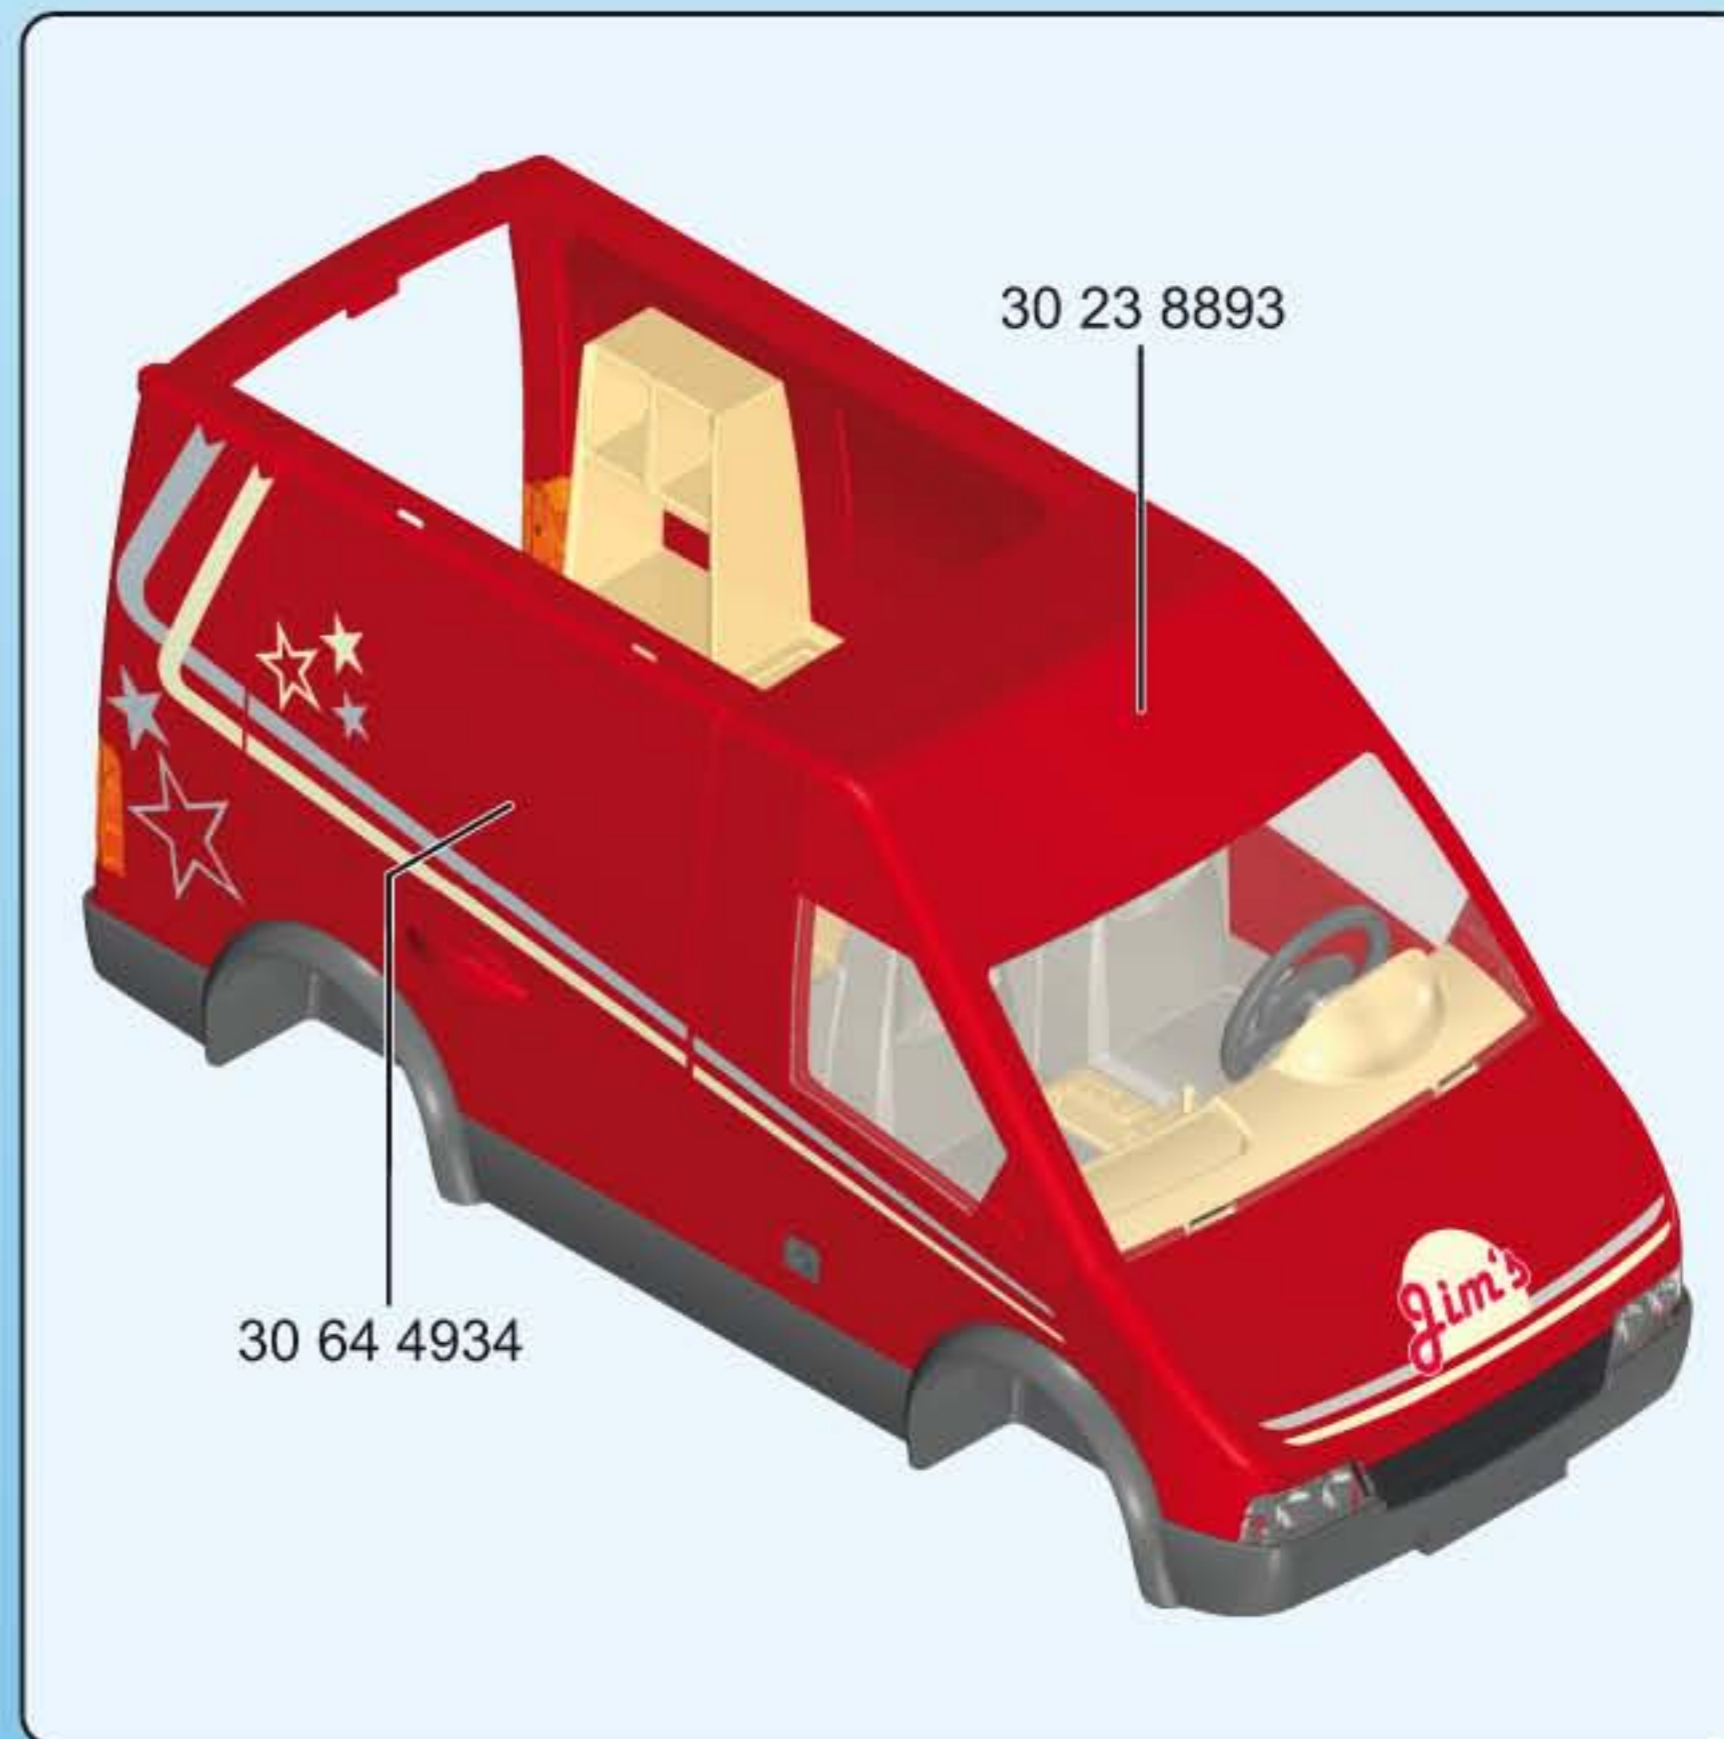

Serviceadressen finden Sie in allen Playmobil-Prospekten

Addresses of Customer Service Departments are shown in all Playmobil catalogues

L'adresse du service consommateurs est indiquée dans tous les catalogues Playmobil

Troverete gli indirizzi dei centri di assistenza in tutti i cataloghi Playmobil

In alle PLAYMOBIL catalogi vindt u het adres van onze klantendienst.

Las Direcciones de los Departamentos de Servicio al Consumidor se encuentran en todos los catálogos Playmobil

Η διεύθυνση του Γραφείου Εξυπηρέτησης Καταναλωτών PLAYMOBIL βρίσκεται σε όλους τους καταλόγους PLAYMOBIL.

pronounce: plāy-mō-bēēl

www.playmobil.com

© 2014 geobra Brandstätter Stiftung & Co.KG
Brandstätterstr. 2-10
90513 Zirndorf, Germany.
No. 30 82 8913 01.16