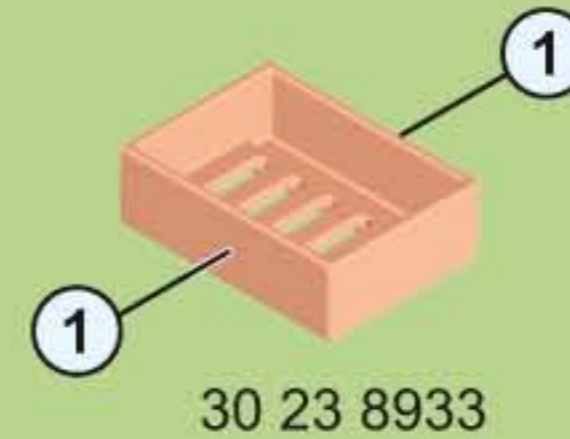

©2015 geobra Brandstätter GmbH & Co. KG
Brandstätterstraße 2-10
80513 Zirndorf/Germany
No.30828193 12.14

30 61 1660

30 23 8933

30 23 1000

30 05 8590

30 51 4722