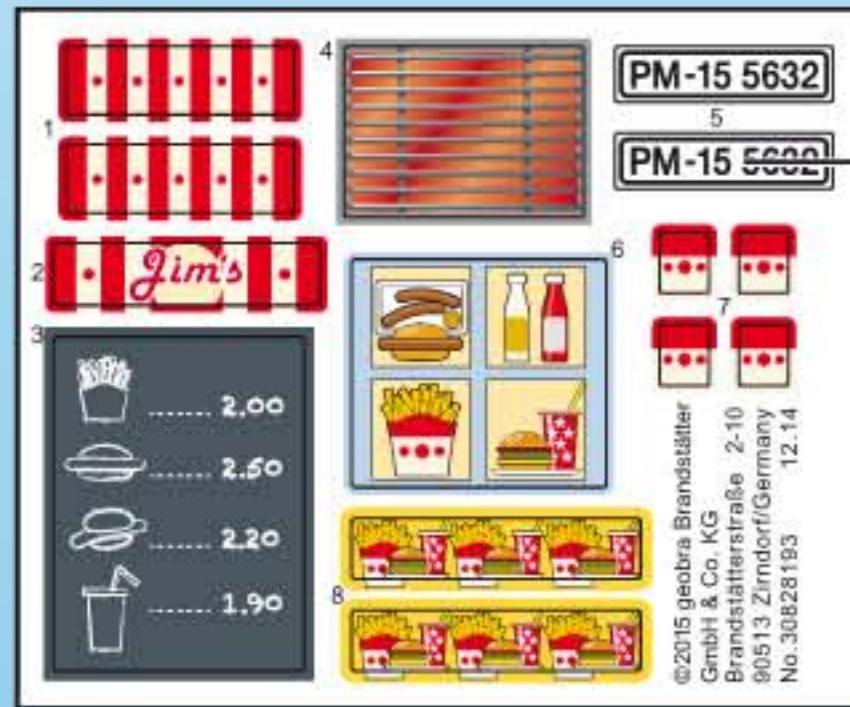

playmobil®

5632
5677

1

Wichtige Unterlagen, bitte sorgfältig aufbewahren!
Important: Please keep these instructions for future reference!
Documents importants, à conserver soigneusement!
Belangrijke documenten, bewaar deze zorgvuldig!

WARNING: CHOKING HAZARD

Small parts. Not for children under 3 years.

"Ne concerne que les USA"

30 82 8193