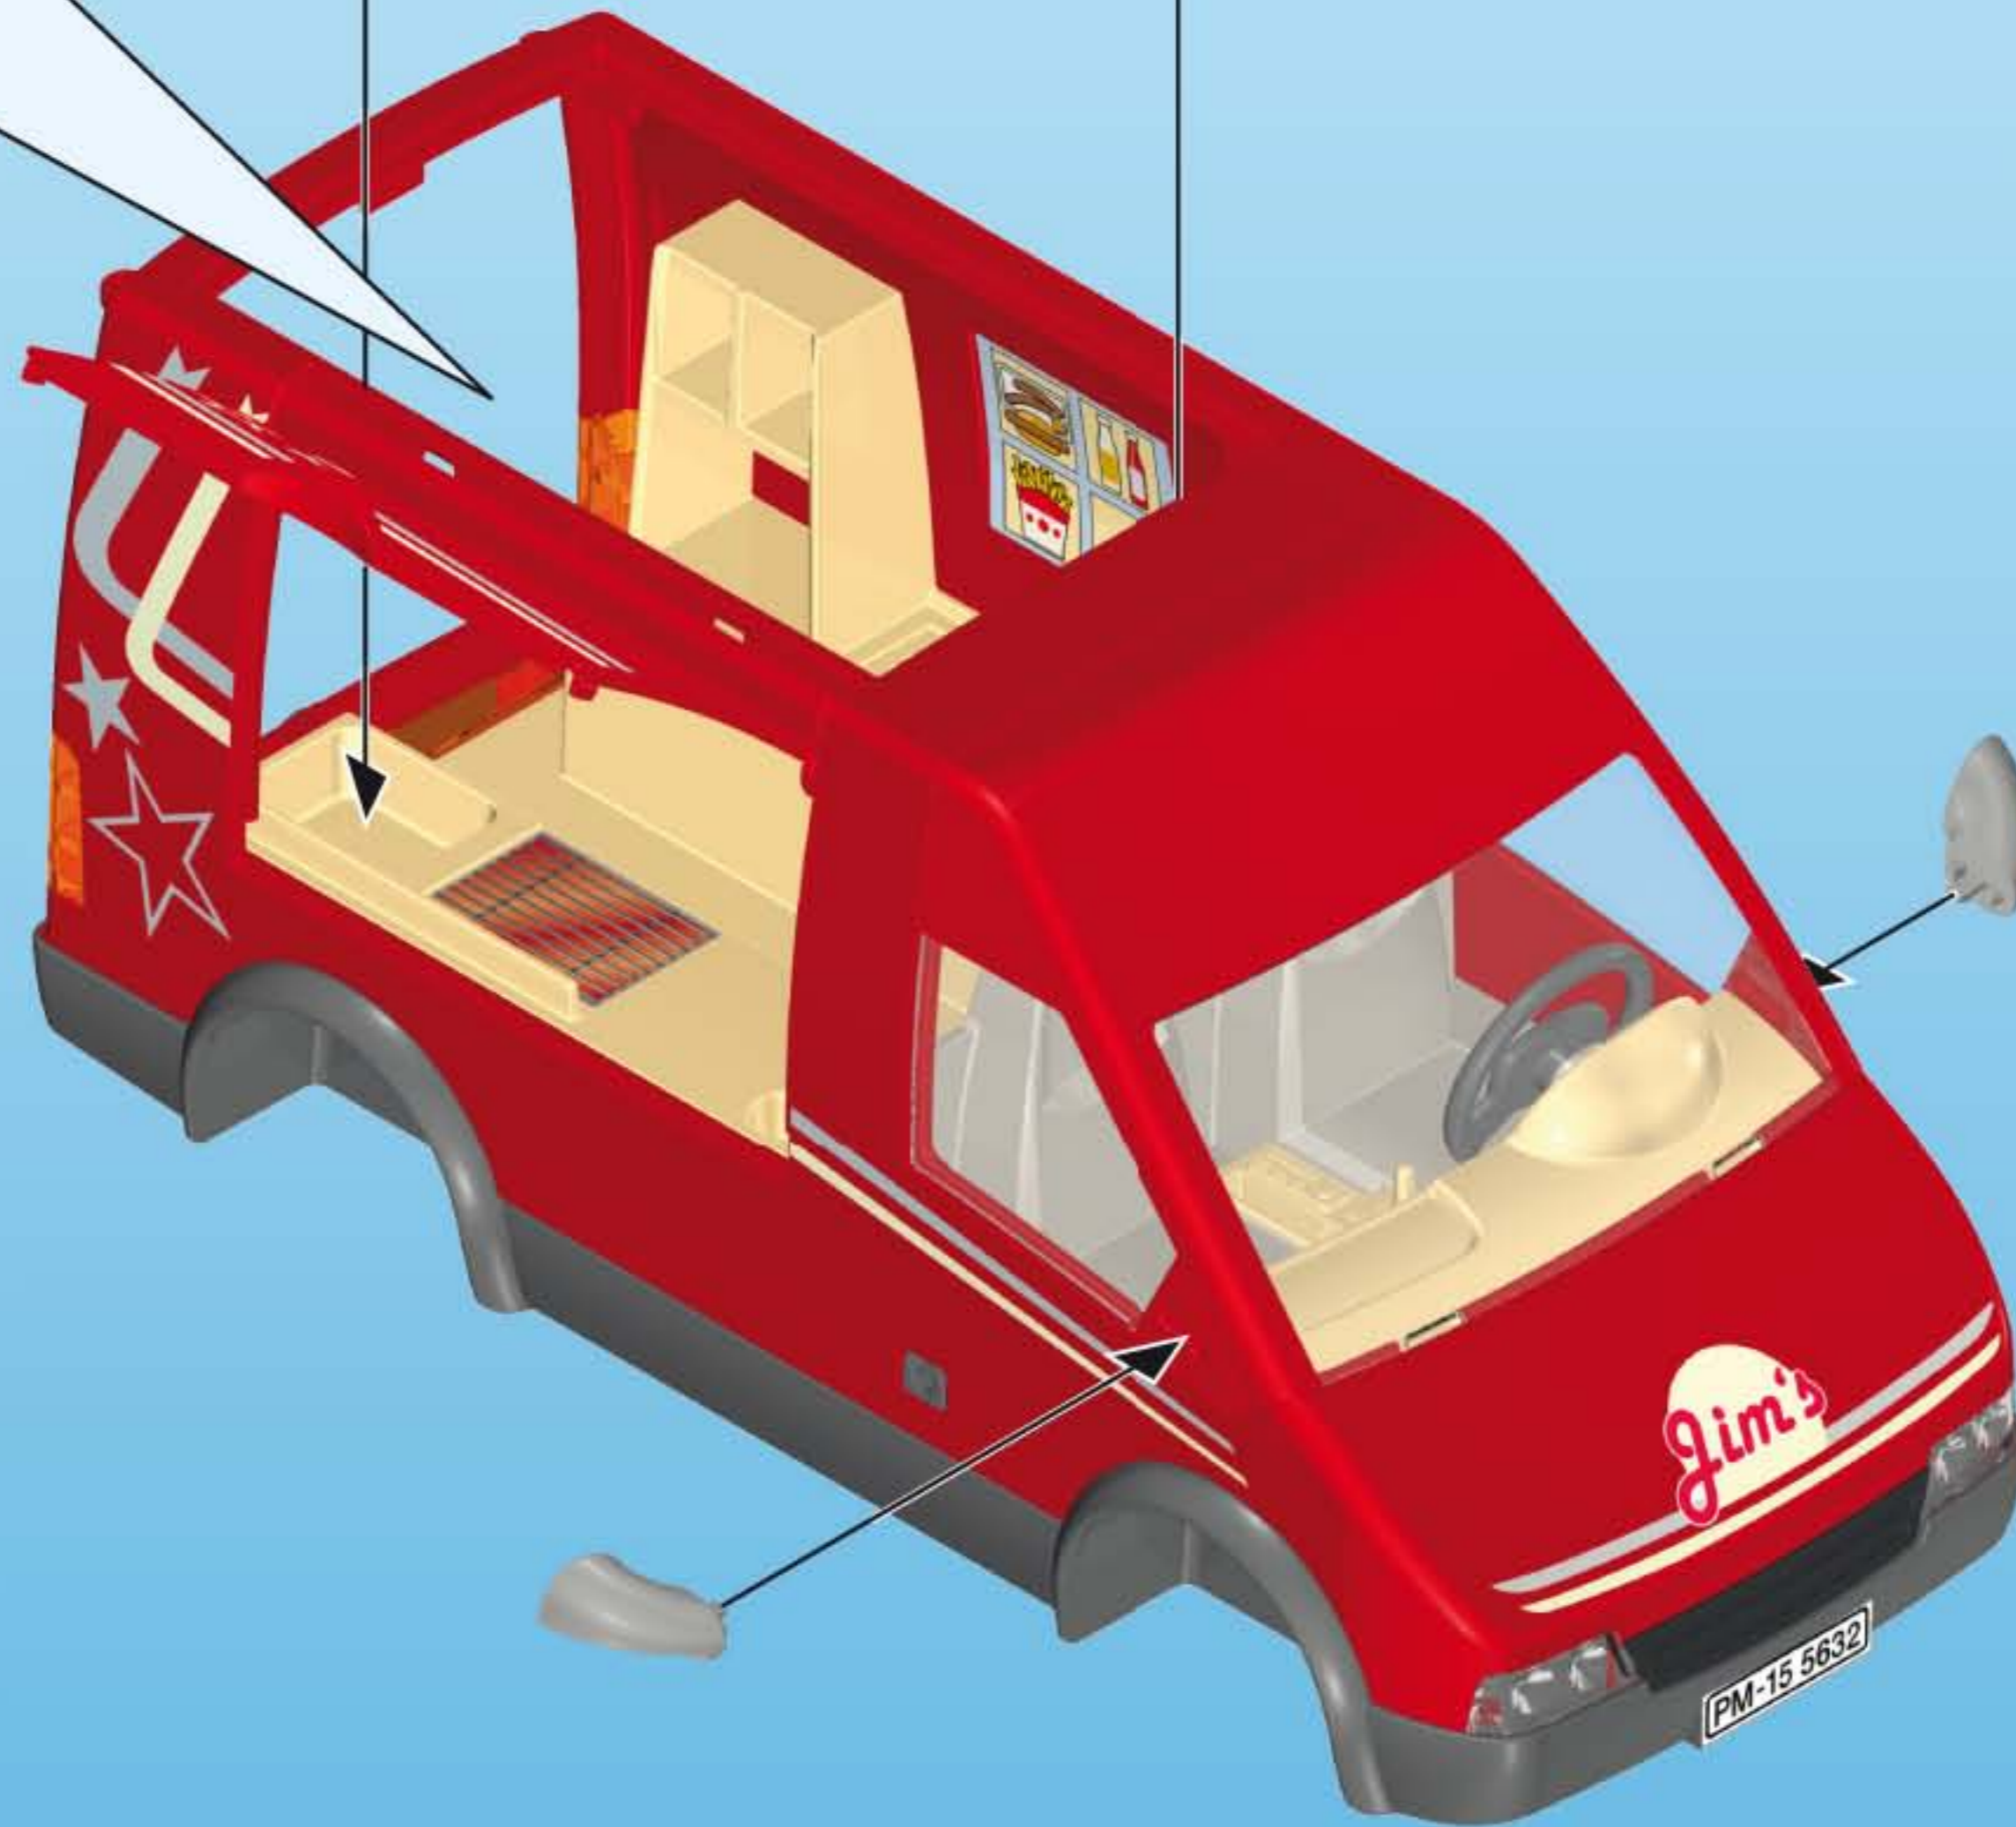

30 24 8980

30 21 1142